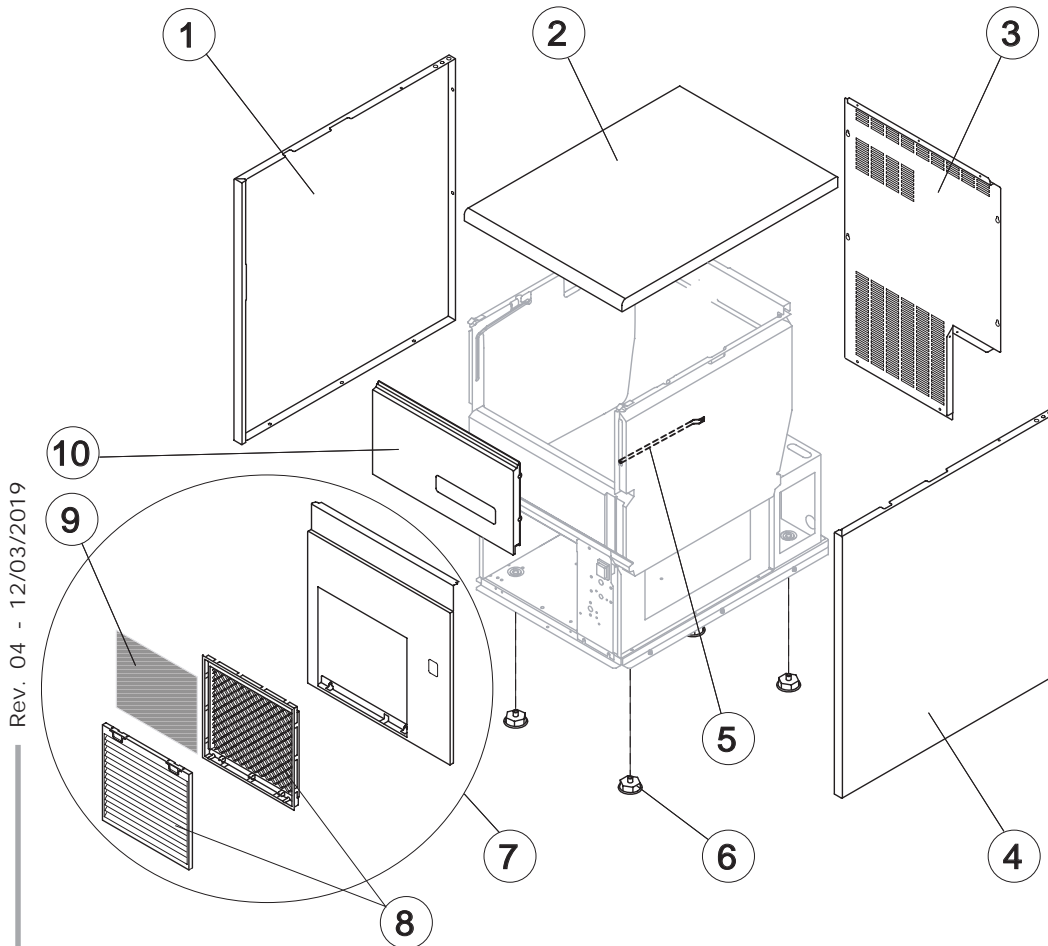

GB 601

LIST OF THE EXPLODED VIEWS

SHELL ASSY

COOLING SYSTEM

EVAPORATOR

HYDRAULIC CIRCUIT

ELECTRIC PARTS

GB 601

SHELL ASSY

Ref.	Spare Description	Code
1	Left Side Panel	C221525
2	Top Assembly	C221527
3	Rear Panel	21422
4	Right Side Panel	C221524
5	Bulbe-holder Pipe	20521
6	Foot	10557
7	Front Grid Panel	C221526
8	Frame + Grid & Filter	C10205
9*	Filtering Panel	18106
10	Door Assy	C10713