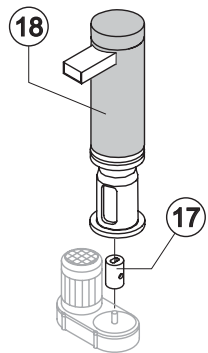

SHELL ASSY

Ref.	Spare Description	Code
1	Left Side Panel	C221525
2	Top Assembly	C221527
3	Rear Panel	21422
4	Right Side Panel	C221524
5	Bulbe-holder Pipe	20521
6	Foot	10557
7	Front Grid Panel	C221526
8	Frame + Grid & Filter	C10205
9*	Filtering Panel	18106
10	Door Assy	C10713

Rev. 04 - 12/03/2019

Common Parts

Ref.	Spare Description	Code
2	Compressor	231003
8*	Molecular Drier	14009
9	Suctin Line	for the spare parts code give us the s/n.

Parts for Air-Cooled Version Only

Ref.	Spare Description	Code
1	Sucking Fan	20096
6	Air Condenser	20534

Parts for Water-Cooled Version Only

Ref.	Spare Description	Code
1	Sucking Fan	10213
7	Water Condenser	14057

Ref.	Spare Description	Code
1	Insulating Cap	18170
2	Closing Disk	22825
3	Seeger	20043
4	Stainless Steel Screw	20663
5	Shimming Disk	22826
6	Self-Lubricating Disk	20631
7	Stainless Steel Thrust Bearing	20686
8	OR Gasket 3087	20688
9	Ice Breaker	201236
10	Auger	201093
11	Ceramic Seal	20937
13	OR Gasket 3162 NBR70	20429
14	Reduction Ring	20785
15	Stainless Steel Bearing	20782
16	Flange	20629
17	Joint	D20784
18	Evaporator Assy	C11196
19	Insulating Cap	Current Version 18268
19	Insulating Cap	Till s/n. 830634 18245
20	ABS Ice exhaust assembly	From s/n. 830635 C10781

GB 601

HYDRAULIC CIRCUIT

Common Parts

Ref.	Spare Description	Code
1	Cover for Ice Exhaust	221528
2*	Double Switch Basin Assembly	C10719
3	Microswitch	23055
6	Bin Discharge Nut	10096
7	Semirigid Polyethylene Gasket	13007
8	Foamed Cabinet Assy	C11200
9	Silicone Gasket	13219
10	Water Outlet Nipple	10007