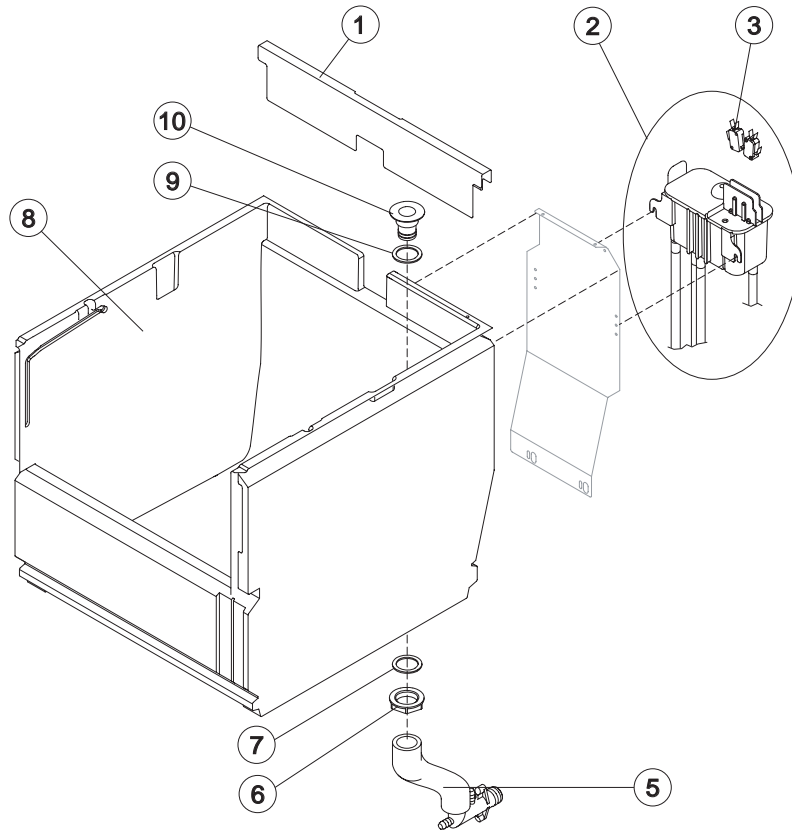

SHELL ASSY

Ref.	Spare Description	Code
1	Left Side Panel	C221525
2	Top Assembly	C221527
3	Rear Panel	21422
4	Right Side Panel	C221524
5	Bulbe-holder Pipe	20521
6	Foot	10557
7	Front Grid Panel	C221526
8	Frame + Grid & Filter	C10205
9*	Filtering Panel	18106
10	Door Assy	C10713

Parts for Water-Cooled Version Only

Ref.	Spare Description	Code
1	Sucking Fan	10213
7	Water Condenser	14057

Ref.	Spare Description	Code
1	Insulating Cap	18170
2	Closing Disk	22825
3	Seeger	20043
4	Stainless Steel Screw	20663
5	Shimming Disk	22826
6	Self-Lubricating Disk	20631
7	Stainless Steel Thrust Bearing	20686
8	OR Gasket 3087	20688
9	Ice Breaker	201236
10	Auger	201093
11	Ceramic Seal	20937
13	OR Gasket 3162 NBR70	20429
14	Reduction Ring	20785
15	Stainless Steel Bearing	20782
16	Flange	20629
17	Joint	D20784
18	Evaporator Assy	C11196
19	Insulating Cap	Current Version 18268
19	Insulating Cap	Till s/n. 830634 18245
20	ABS Ice exhaust assembly	From s/n. 830635 C10781

GB 601

HYDRAULIC CIRCUIT

Common Parts

Ref.	Spare Description	Code
1	Cover for Ice Exhaust	221528
2*	Double Switch Basin Assembly	C10719
3	Microswitch	23055
6	Bin Discharge Nut	10096
7	Semirigid Polyethylene Gasket	13007
8	Foamed Cabinet Assy	C11200
9	Silicone Gasket	13219
10	Water Outlet Nipple	10007