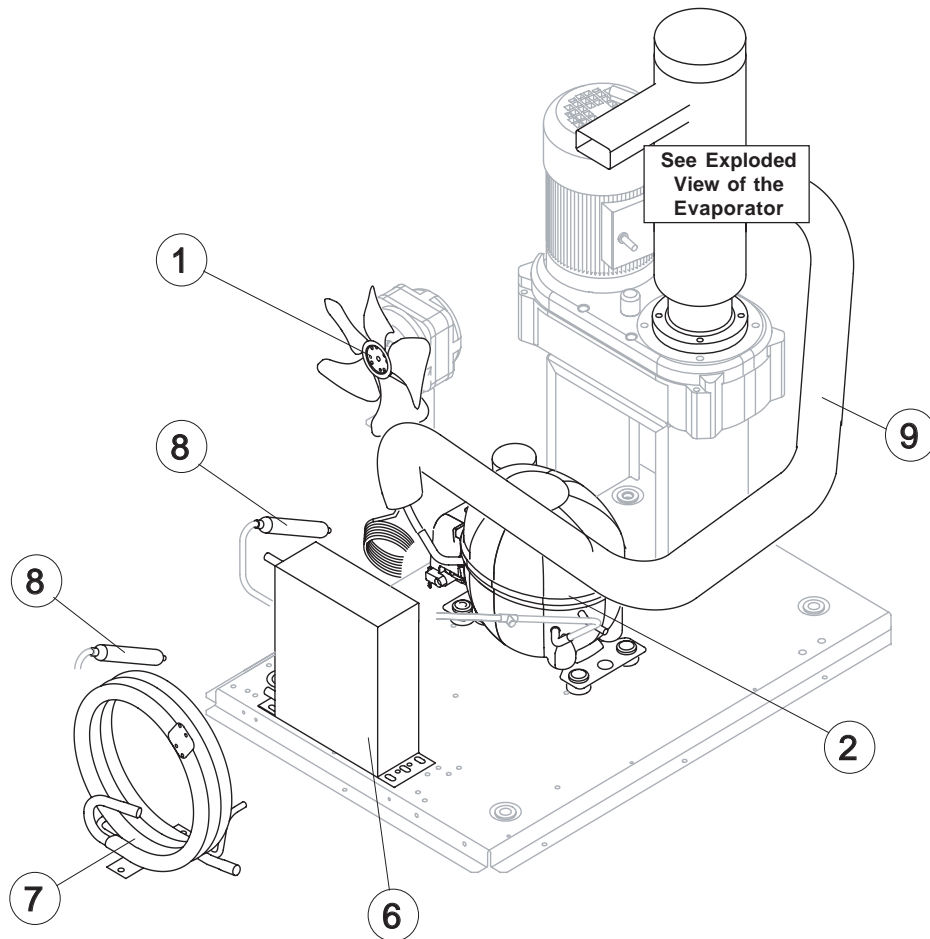

Common Parts

Ref.	Spare Description	Code
2	Compressor	231003
8*	Molecular Drier	14009
9	Suctin Line	for the spare parts code give us the s/n.

Parts for Air-Cooled Version Only

Ref.	Spare Description	Code
1	Sucking Fan	20096
6	Air Condenser	20534

Parts for Water-Cooled Version Only

Ref.	Spare Description	Code
1	Sucking Fan	10213
7	Water Condenser	14057