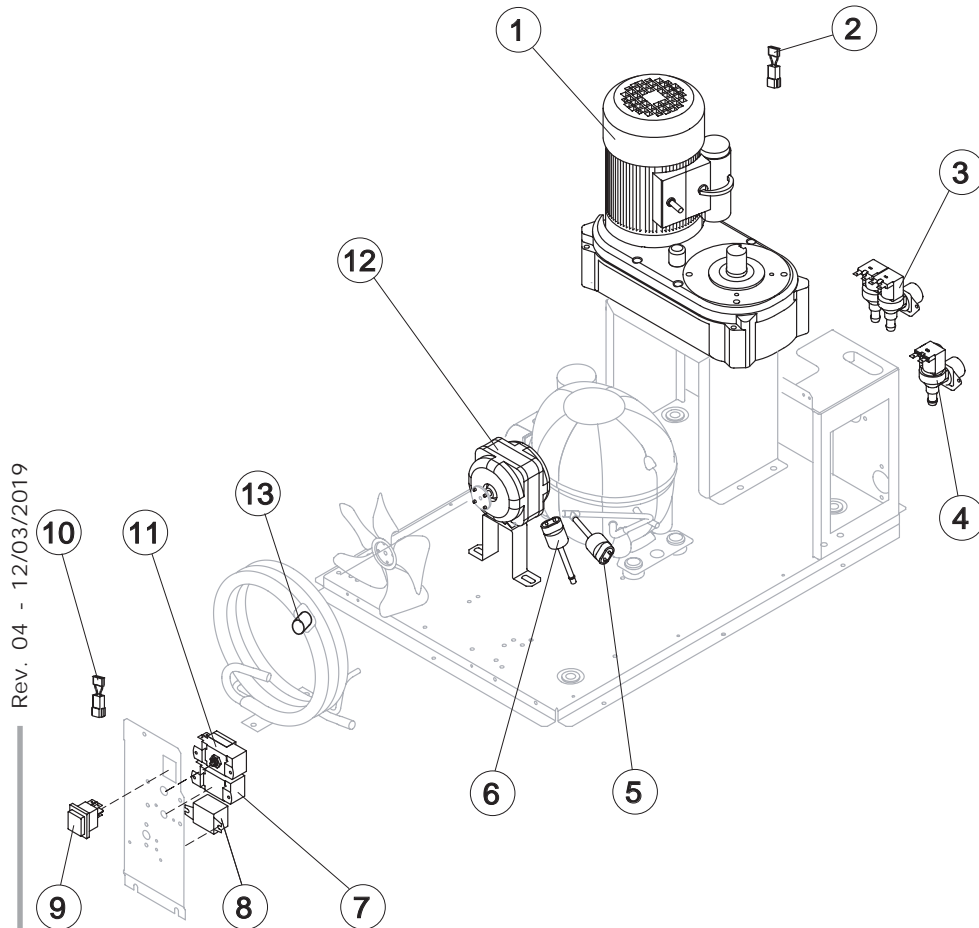

Parts for Air-Cooled Version Only

Ref.	Spare Description	Code
5	Discharges Manifold	C10728

Parts for Water-Cooled Version Only

Ref.	Spare Description	Code
5	Discharges Manifold	C10729

Rev. 04 - 12/03/2019

Common Parts

Ref.	Spare Description	Code
1	Gearmotor	231030
2	Anti Radio Interference Filter	C23457
5	Low pressure safety switch	23909
7*	Fan cycle switch	23175
8*	Relay	23190
9*	Green Light Switch (On-Off)	23327
10	Anti Radio Interference Filter	C23459
11*	Bin Thermostat	R23005

Parts for Air-Cooled Version Only

Ref.	Spare Description	Code
4*	1 Way- Water Inlet Valve	23115
6	High pressure safety switch	23960
12*	Fan Motor	231041

Parts for Water-Cooled Version Only

Ref.	Spare Description	Code
3*	2 Ways- Water Inlet Valve	23116
6	High pressure safety switch	Till s/n. 822922 23960
12*	Fan Motor	23029
13*	Safety Thermostat	From s/n. 822923 C23114