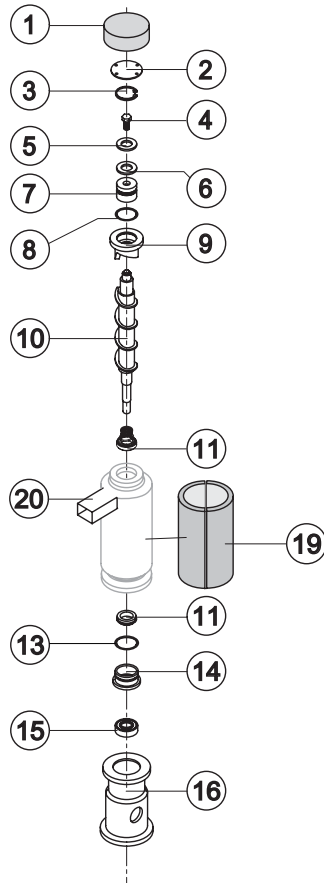

SHELL ASSY

Ref.	Spare Description	Code
1	Left Side Panel	C221525
2	Top Assembly	C221527
3	Rear Panel	21422
4	Right Side Panel	C221524
5	Bulbe-holder Pipe	20521
6	Foot	10557
7	Front Grid Panel	C221526
8	Frame + Grid & Filter	C10205
9*	Filtering Panel	18106
10	Door Assy	C10713

Rev. 04 - 12/03/2019

Common Parts

Ref.	Spare Description	Code
2	Compressor	231003
8*	Molecular Drier	14009
9	Suctin Line	for the spare parts code give us the s/n.

Parts for Air-Cooled Version Only

Ref.	Spare Description	Code
1	Sucking Fan	20096
6	Air Condenser	20534

Parts for Water-Cooled Version Only

Ref.	Spare Description	Code
1	Sucking Fan	10213
7	Water Condenser	14057

Ref.	Spare Description	Code
1	Insulating Cap	18170
2	Closing Disk	22825
3	Seeger	20043
4	Stainless Steel Screw	20663
5	Shimming Disk	22826
6	Self-Lubricating Disk	20631
7	Stainless Steel Thrust Bearing	20686
8	OR Gasket 3087	20688
9	Ice Breaker	201236
10	Auger	201093
11	Ceramic Seal	20937
13	OR Gasket 3162 NBR70	20429
14	Reduction Ring	20785
15	Stainless Steel Bearing	20782
16	Flange	20629
17	Joint	D20784
18	Evaporator Assy	C11196
19	Insulating Cap	Current Version 18268
19	Insulating Cap	Till s/n. 830634 18245
20	ABS Ice exhaust assembly	From s/n. 830635 C10781

GB 601

HYDRAULIC CIRCUIT

Common Parts

Ref.	Spare Description	Code
1	Cover for Ice Exhaust	221528
2*	Double Switch Basin Assembly	C10719
3	Microswitch	23055
6	Bin Discharge Nut	10096
7	Semirigid Polyethylene Gasket	13007
8	Foamed Cabinet Assy	C11200
9	Silicone Gasket	13219
10	Water Outlet Nipple	10007