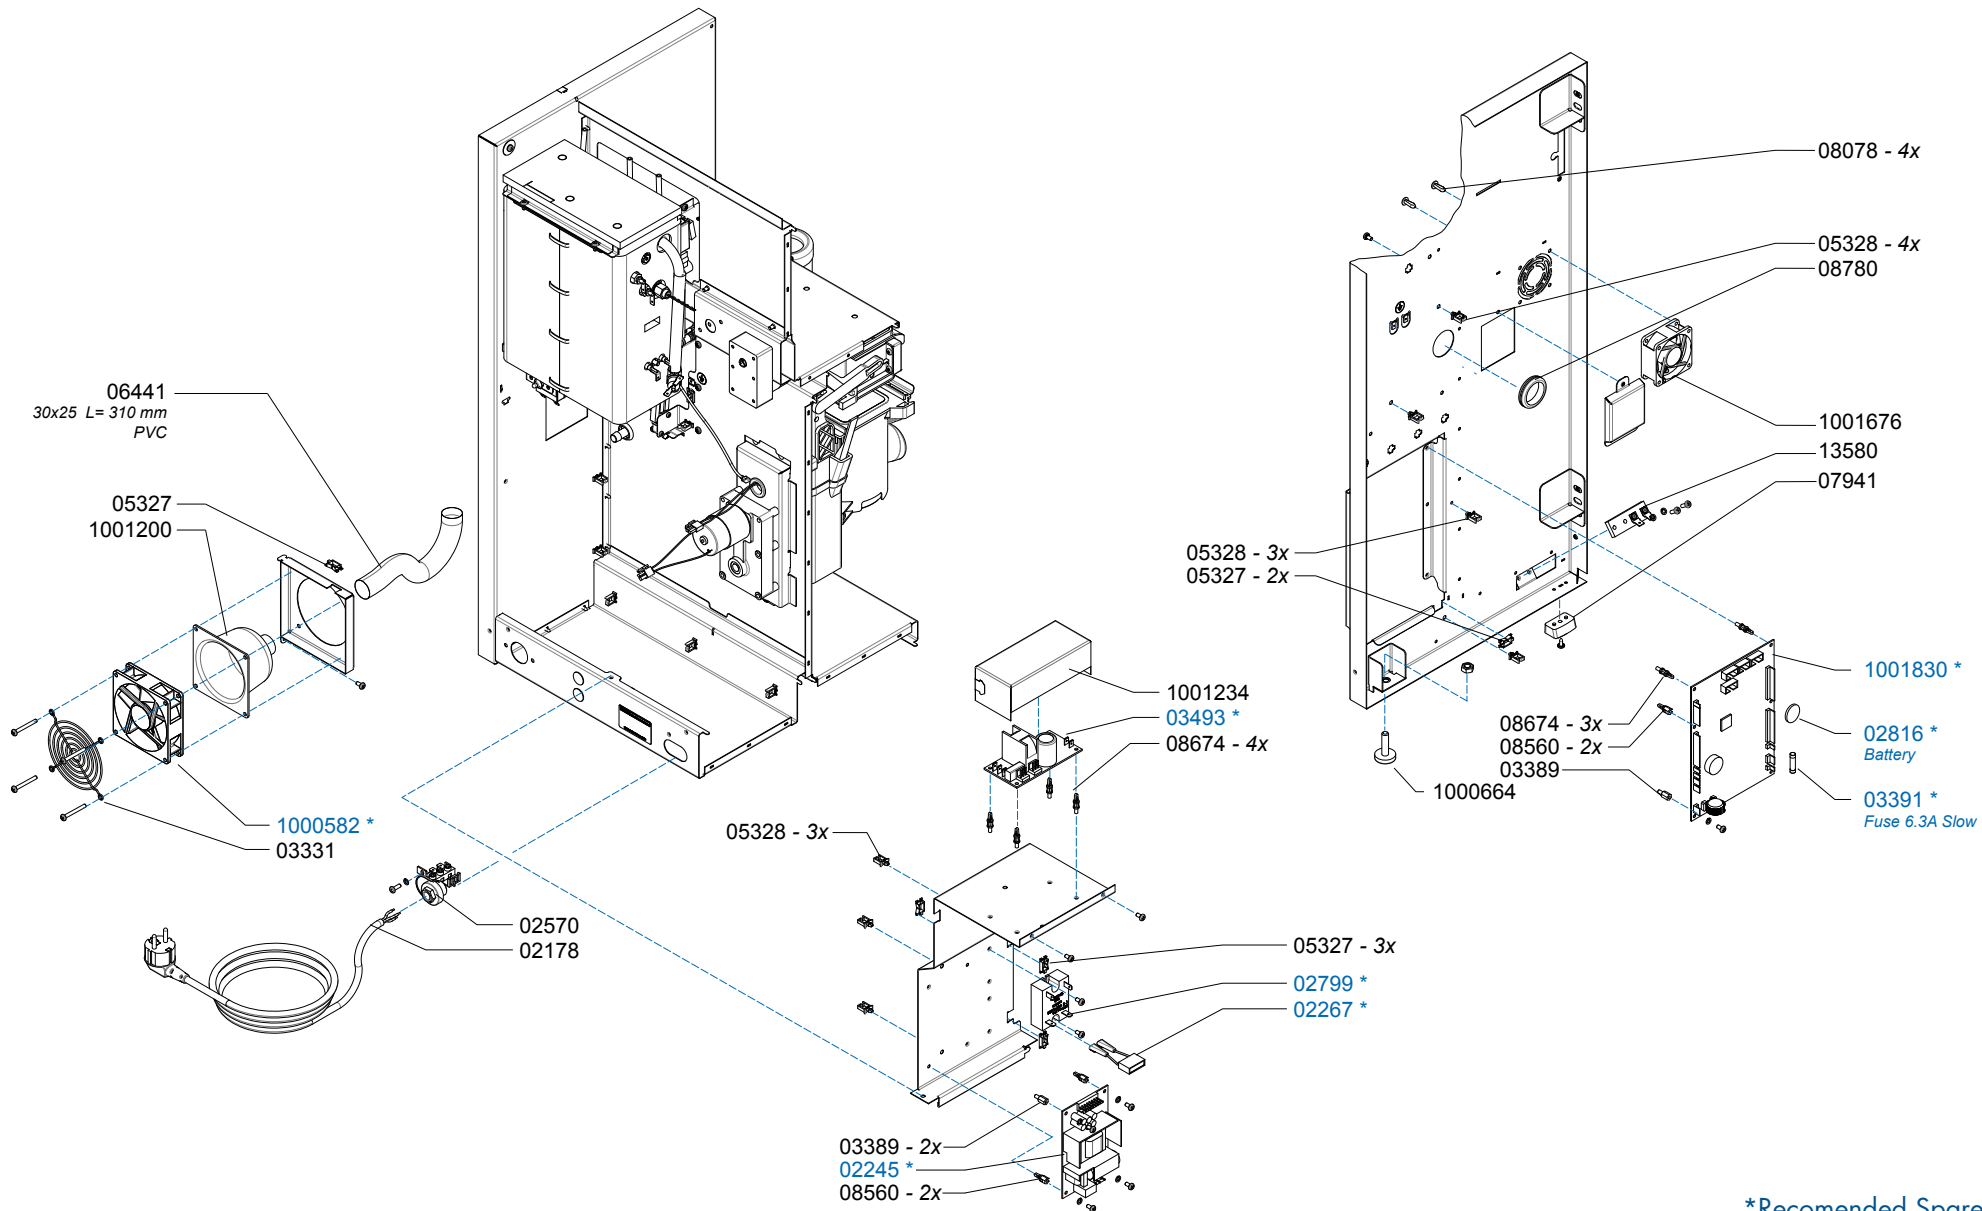

Drawer : JK  
 Date : 13-11-12

Spare Parts Info

**ANIMO**

www.animo.eu

\*Recommended Spare Part

Type : OPTIFRESH 3 NG Articulenumber : 1001709	From mach. nr. : 3V 19362 Date : 07 - 2012	Page : 3 - 13 Rev : 2	 www.animo.eu
Rated voltage : 1N~ 220-240V 50-60Hz 2275W	Drawer : JK Date : 13-11-12	<h3>Spare Parts Info</h3>	