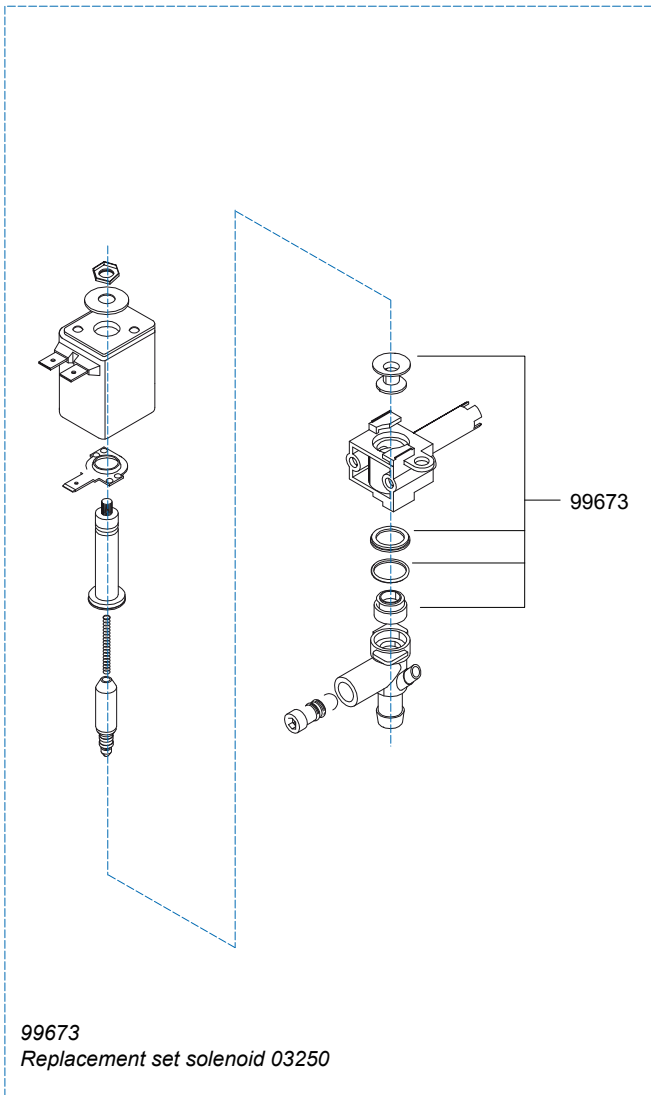

Accessories

*Recomended Spare Part

Type : OPTIFRESH 3 NG
Articulenumber : 1001709

From mach. nr. : 3V 19362
Date : 07 - 2012

Page : 11 - 13
Rev : 2

Rated voltage : 1N~ 220-240V 50-60Hz 2275W

Drawer : JK
Date : 13-11-12

Spare Parts Info

ANIMO

www.animo.eu