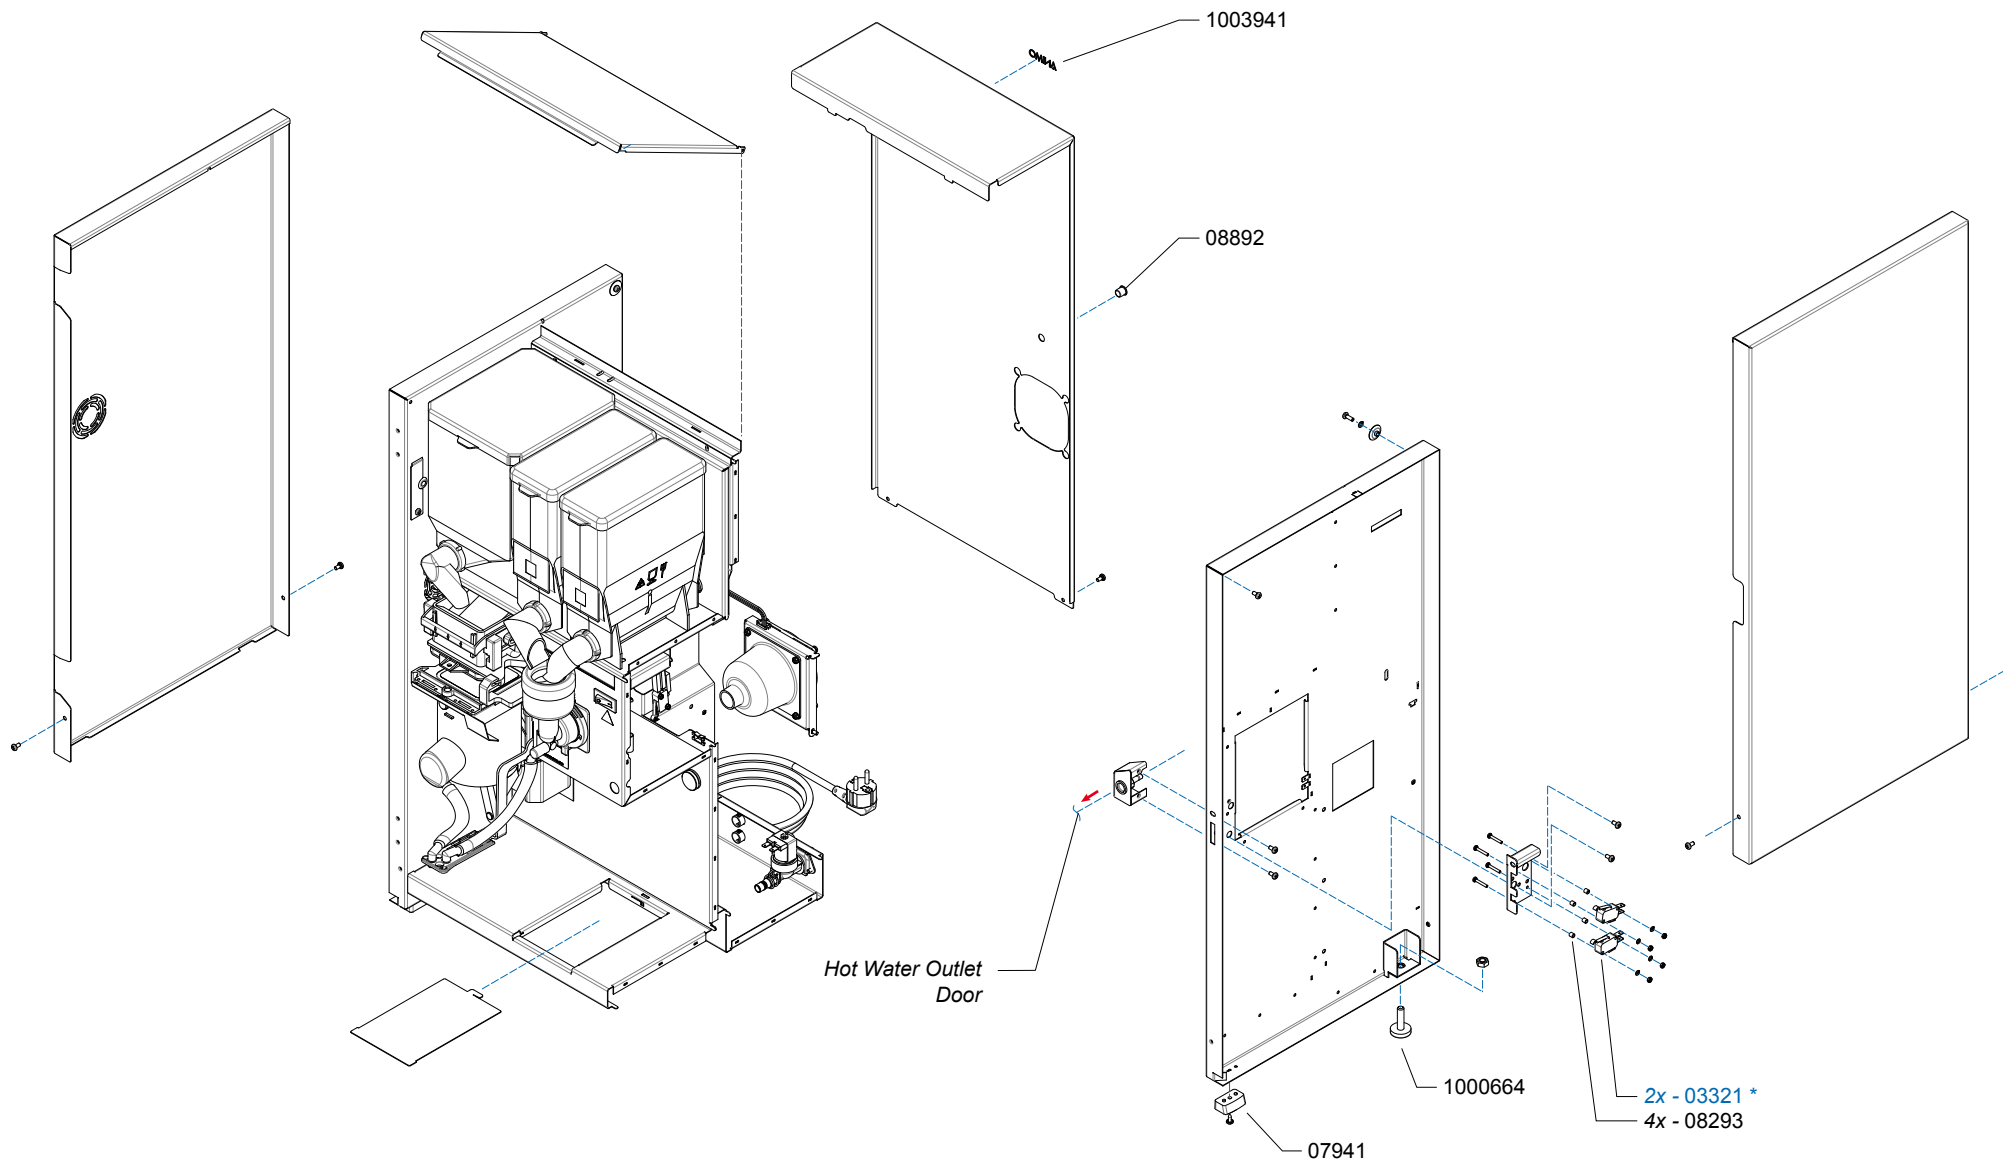

*Recomended Spare Part

Type : OPTIFRESH 3 NG
Articulenumber : 1001709

From mach. nr. : 3V 19362
Date : 07 - 2012

Page : 2 - 13
Rev : 2

Rated voltage : 1N~ 220-240V 50-60Hz 2275W

Drawer : JK
Date : 13-11-12

Spare Parts Info

ANIMO

www.animo.eu