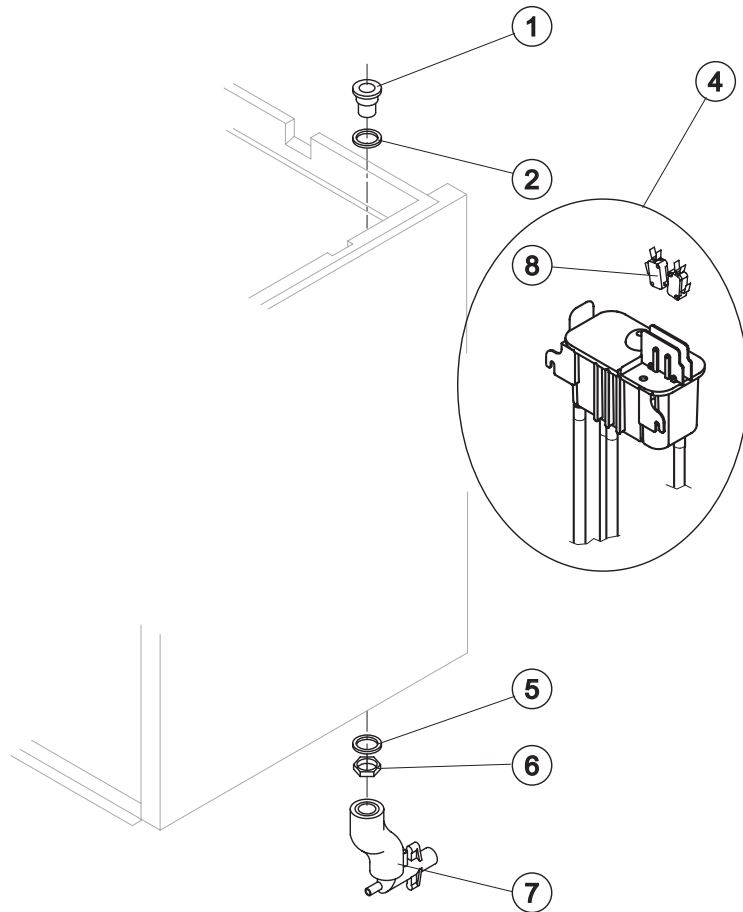

SHELL ASSY

COOLING SYSTEM

EVAPORATOR

HYDRAULIC CIRCUIT

ELECTRIC PARTS

Ref.	Spare Description	Code
1	Foamed Cabinet Assy	See Table
2	Cover for Ice Exhaust	22590
3	Top Assembly	C22689
4	Rear Panel Assembly	C21215
5	Rear Grid	D12014
6	Adjustable Foot	20613
7*	Filtering Panel	18106
8	Frame + Grid & Filter	C10205
9	Front Grid Panel	C22507
11	Bulbe-holder Pipe	20521
12	Door Assy	C10297

Ref. 1 - Foamed Cabinet Assy

Condensation	Code
Air	C11096A
Water	C11096W

Common Parts

Ref.	Spare Description	Code
1	Compressor	231159
2*	Molecular Drier	14009
6	Suctin Line	for the spare parts code give us the s/n.

Ref.	Spare Description	Code
1	Insulating Cap	18170
2	Closing Disk	22825
3	Seeger	20043
4	Stainless Steel Screw	20663
5	Shimming Disk	22826
6	Self-Lubricating Disk	20631
7	Stainless Steel Thrust Bearing	20686
8	OR Gasket 3087	20688
9	Ice Breaker	201236
10	Auger	20783
11	Ceramic Seal	20937
13	OR Gasket 3162 NBR70	20429
14	Reduction Ring	20785
15	Stainless Steel Bearing	20782
16	Flange	20629
17	Joint	D20784
18	Evaporator Assy	C11140
19	Insulating Cap	18267
20	ABS Ice exhaust assembly	From s/n. 829710 C10781

Common Parts

Ref.	Spare Description	Code
1	Water Outlet Nipple	10472
2	Silicone Gasket	13219
4*	Double Switch Basin Assembly	C10704
5	Semirigid Polyethylene Gasket	13007
6	Bin Discharge Nut	10096
8	Microswitch	23055