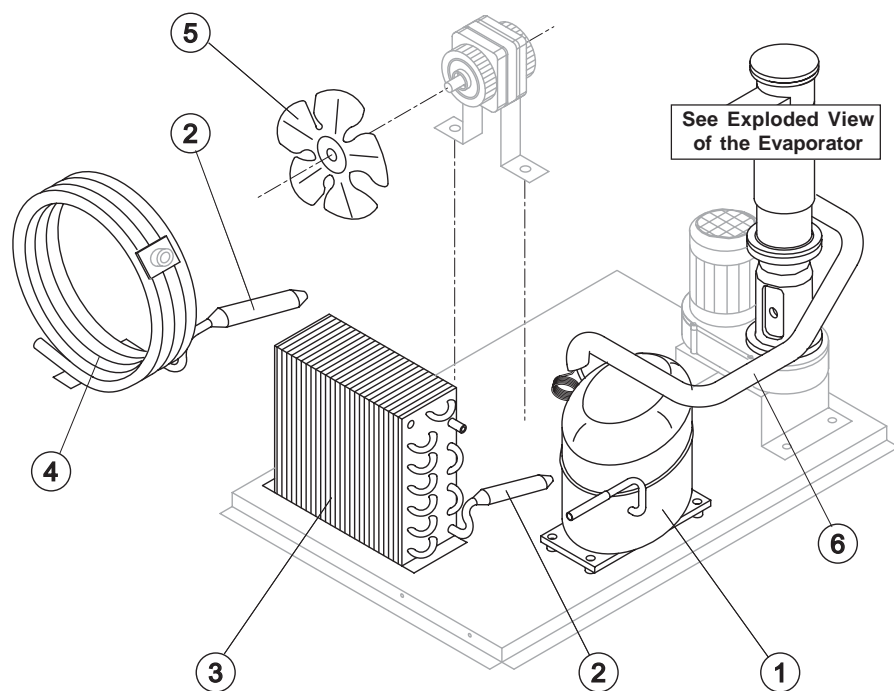

SHELL ASSY

COOLING SYSTEM

EVAPORATOR

HYDRAULIC CIRCUIT

ELECTRIC PARTS

Ref.	Spare Description	Code
1	Foamed Cabinet Assy	See Table
2	Cover for Ice Exhaust	22590
3	Top Assembly	C22689
4	Rear Panel Assembly	C21215
5	Rear Grid	D12014
6	Adjustable Foot	20613
7*	Filtering Panel	18106
8	Frame + Grid & Filter	C10205
9	Front Grid Panel	C22507
11	Bulbe-holder Pipe	20521
12	Door Assy	C10297

Ref. 1 - Foamed Cabinet Assy

Condensation	Code
Air	C11096A
Water	C11096W

Common Parts

Ref.	Spare Description	Code
1	Compressor	231159
2*	Molecular Drier	14009
6	Suctin Line	for the spare parts code give us the s/n.