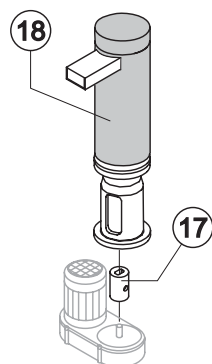

SHELL ASSY

COOLING SYSTEM

EVAPORATOR

HYDRAULIC CIRCUIT

ELECTRIC PARTS

Ref.	Spare Description	Code
1	Foamed Cabinet Assy	See Table
2	Cover for Ice Exhaust	22590
3	Top Assembly	C22689
4	Rear Panel Assembly	C21215
5	Rear Grid	D12014
6	Adjustable Foot	20613
7*	Filtering Panel	18106
8	Frame + Grid & Filter	C10205
9	Front Grid Panel	C22507
11	Bulbe-holder Pipe	20521
12	Door Assy	C10297

Ref. 1 - Foamed Cabinet Assy

Condensation	Code
Air	C11096A
Water	C11096W

Common Parts

Ref.	Spare Description	Code
1	Compressor	231159
2*	Molecular Drier	14009
6	Suctin Line	for the spare parts code give us the s/n.

Ref.	Spare Description	Code
1	Insulating Cap	18170
2	Closing Disk	22825
3	Seeger	20043
4	Stainless Steel Screw	20663
5	Shimming Disk	22826
6	Self-Lubricating Disk	20631
7	Stainless Steel Thrust Bearing	20686
8	OR Gasket 3087	20688
9	Ice Breaker	201236
10	Auger	20783
11	Ceramic Seal	20937
13	OR Gasket 3162 NBR70	20429
14	Reduction Ring	20785
15	Stainless Steel Bearing	20782
16	Flange	20629
17	Joint	D20784
18	Evaporator Assy	C11140
19	Insulating Cap	18267
20	ABS Ice exhaust assembly	From s/n. 829710 C10781

Parts for Air-Cooled Version Only

Ref.	Spare Description	Code
4*	1 Way- Water Inlet Valve	23115
12*	Fan Motor	Current Version 23029
12*	Fan Motor	Till s/n. 874524 231041

Parts for Water-Cooled Version Only