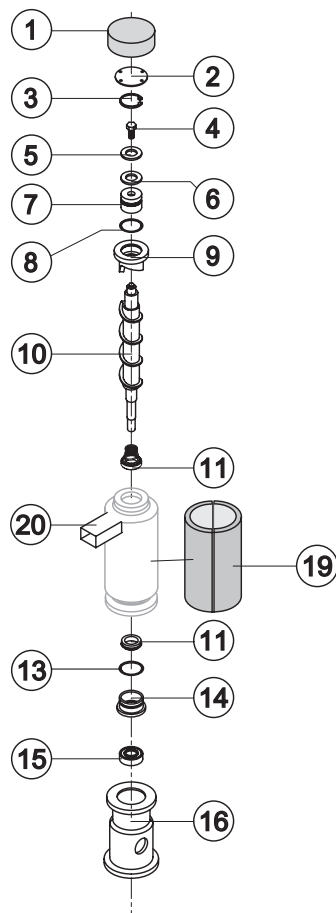

SHELL ASSY

COOLING SYSTEM

EVAPORATOR

HYDRAULIC CIRCUIT

ELECTRIC PARTS

Ref.	Spare Description	Code
1	Foamed Cabinet Assy	See Table
2	Cover for Ice Exhaust	22590
3	Top Assembly	C22689
4	Rear Panel Assembly	C21215
5	Rear Grid	D12014
6	Adjustable Foot	20613
7*	Filtering Panel	18106
8	Frame + Grid & Filter	C10205
9	Front Grid Panel	C22507
11	Bulbe-holder Pipe	20521
12	Door Assy	C10297

Ref. 1 - Foamed Cabinet Assy

Condensation	Code
Air	C11096A
Water	C11096W

Common Parts

Ref.	Spare Description	Code
1	Compressor	231159
2*	Molecular Drier	14009
6	Suctin Line	for the spare parts code give us the s/n.

Ref.	Spare Description	Code
1	Insulating Cap	18170
2	Closing Disk	22825
3	Seeger	20043
4	Stainless Steel Screw	20663
5	Shimming Disk	22826
6	Self-Lubricating Disk	20631
7	Stainless Steel Thrust Bearing	20686
8	OR Gasket 3087	20688
9	Ice Breaker	201236
10	Auger	20783
11	Ceramic Seal	20937
13	OR Gasket 3162 NBR70	20429
14	Reduction Ring	20785
15	Stainless Steel Bearing	20782
16	Flange	20629
17	Joint	D20784
18	Evaporator Assy	C11140
19	Insulating Cap	18267
20	ABS Ice exhaust assembly	From s/n. 829710 C10781

Parts for Air-Cooled Version Only

Ref.	Spare Description	Code
4*	1 Way- Water Inlet Valve	23115
12*	Fan Motor	Current Version 23029
12*	Fan Motor	Till s/n. 874524 231041

Parts for Water-Cooled Version Only