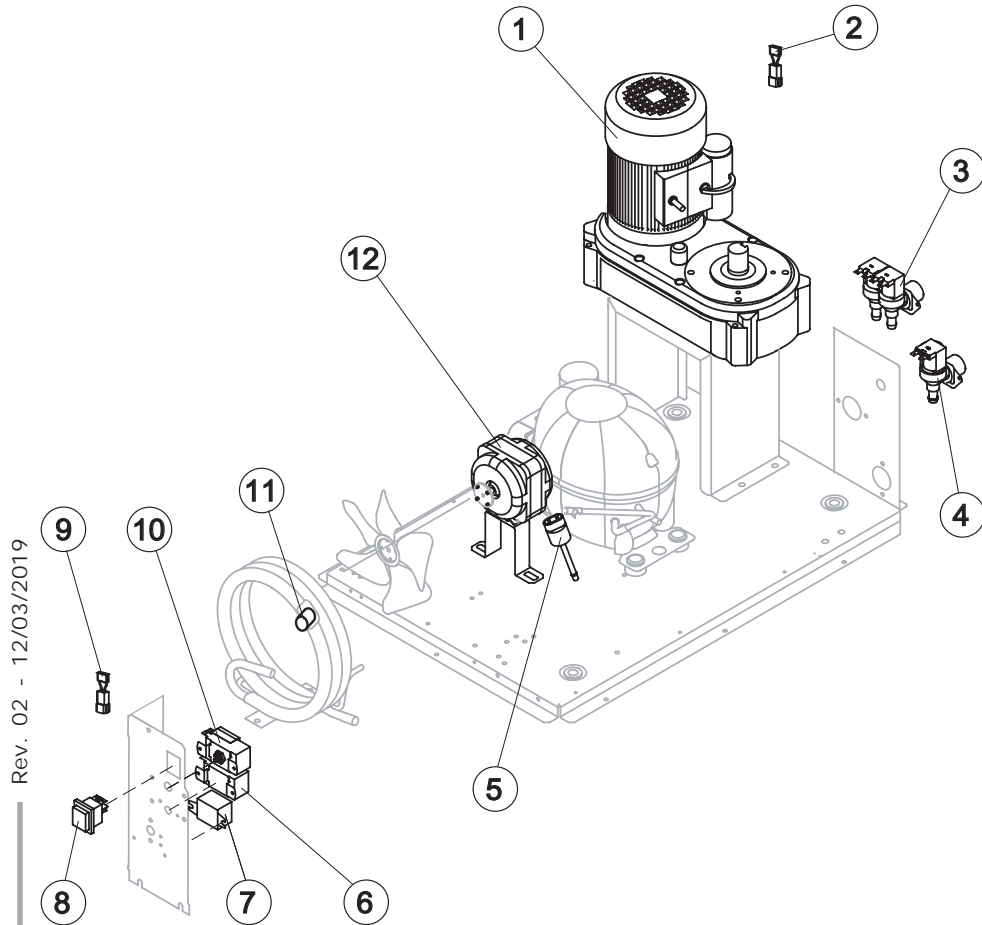

Common Parts

Ref.	Spare Description	Code
1	Gearmotor	231030
2	Anti Radio Interference Filter	C23457
5	Low pressure safety switch	231124
6*	Fan cycle switch	231123
7*	Relay	23190
8*	Green Light Switch (On-Off)	23327
9	Anti Radio Interference Filter	C23459
10*	Bin Thermostat	R23005

Parts for Air-Cooled Version Only

Ref.	Spare Description	Code
4*	1 Way- Water Inlet Valve	23115
12*	Fan Motor	Current Version 23029
12*	Fan Motor	Till s/n. 874524 231041

Parts for Water-Cooled Version Only

Ref.	Spare Description	Code
3*	2 Ways- Water Inlet Valve	23116
11*	Safety Thermostat	C23114
12*	Fan Motor	23029

Rev. 02 - 12/03/2019