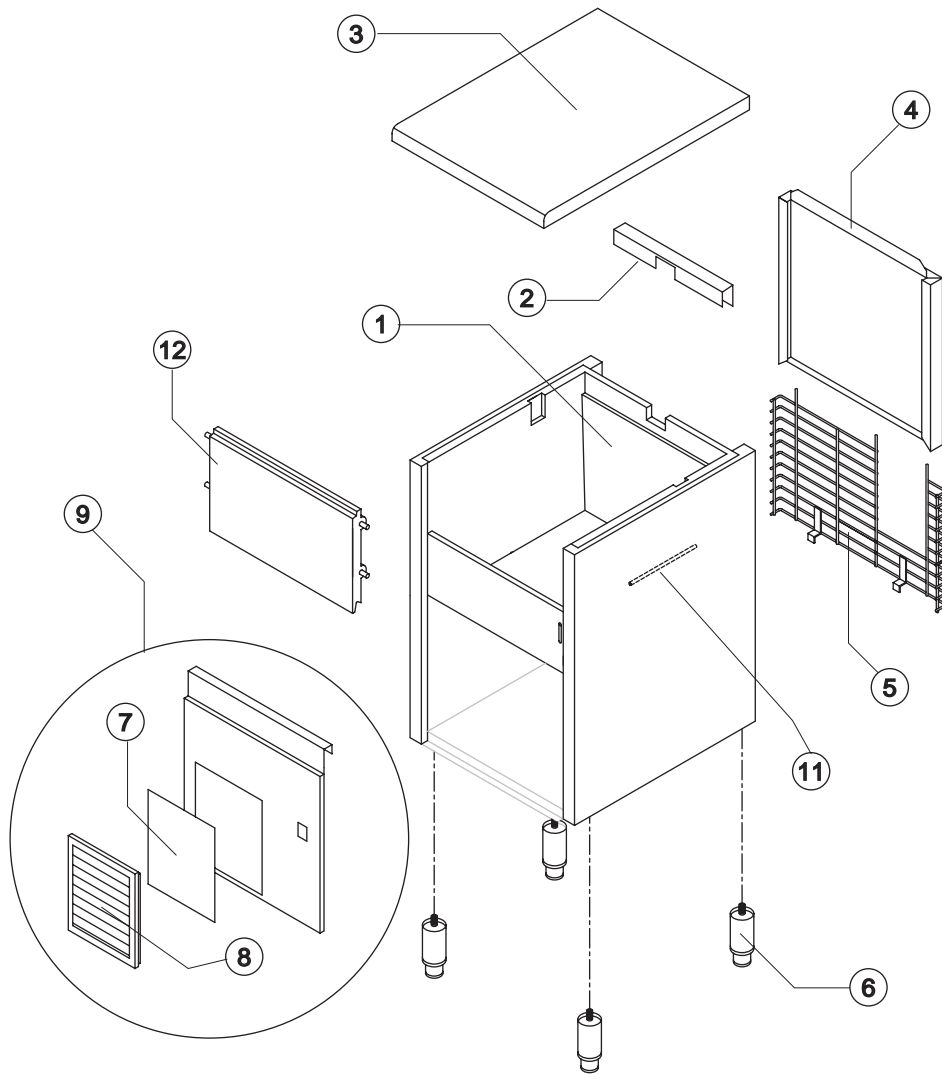

SHELL ASSY

COOLING SYSTEM

EVAPORATOR

HYDRAULIC CIRCUIT

ELECTRIC PARTS

Ref.	Spare Description	Code
1	Foamed Cabinet Assy	See Table
2	Cover for Ice Exhaust	22590
3	Top Assembly	C22689
4	Rear Panel Assembly	C21215
5	Rear Grid	D12014
6	Adjustable Foot	20613
7*	Filtering Panel	18106
8	Frame + Grid & Filter	C10205
9	Front Grid Panel	C22507
11	Bulbe-holder Pipe	20521
12	Door Assy	C10297

Ref. 1 - Foamed Cabinet Assy

Condensation	Code
Air	C11096A
Water	C11096W

Common Parts

Ref.	Spare Description	Code
1	Compressor	231159
2*	Molecular Drier	14009
6	Suctin Line	for the spare parts code give us the s/n.