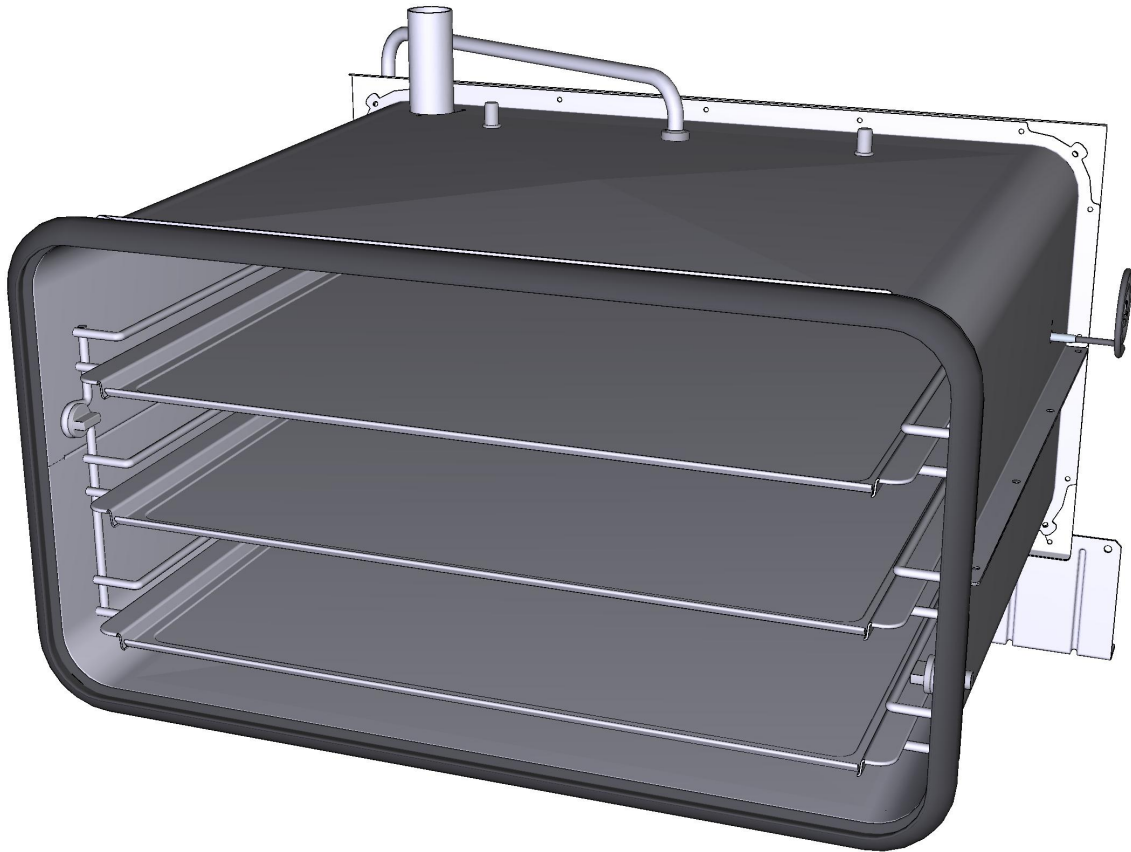

ASM3401A/0.D01 - Cooking chamber

FRONT