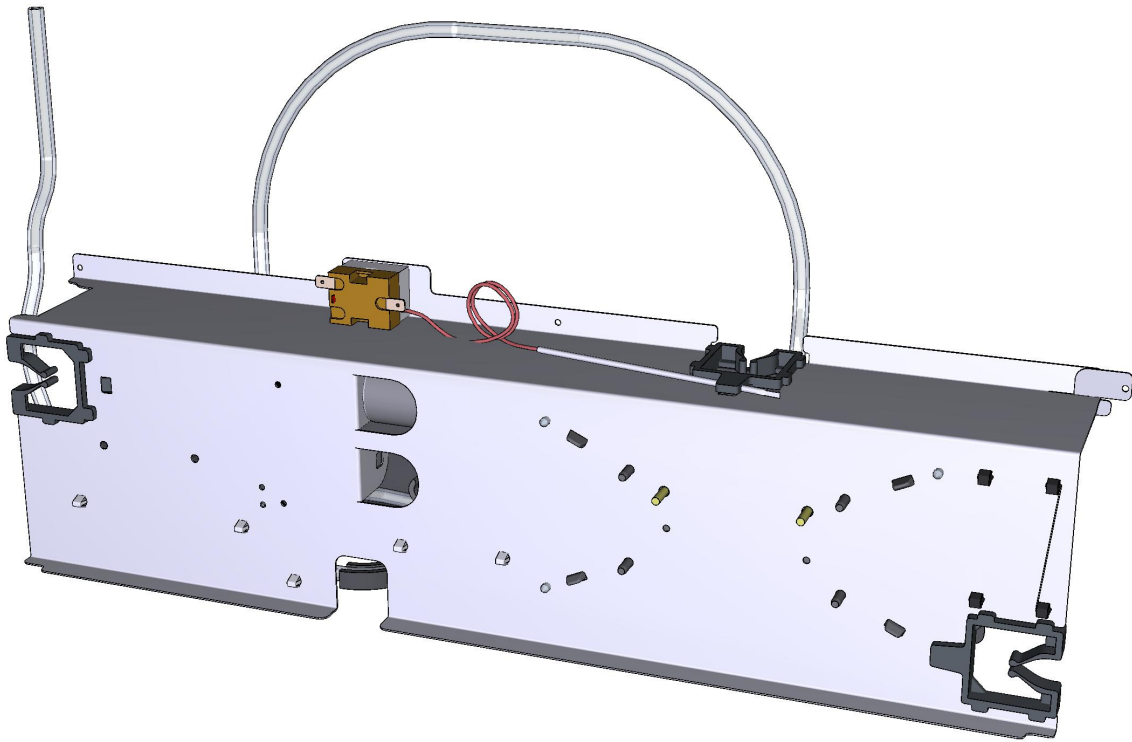

ASM3438A/0.D01 - Electrical system

FRONT