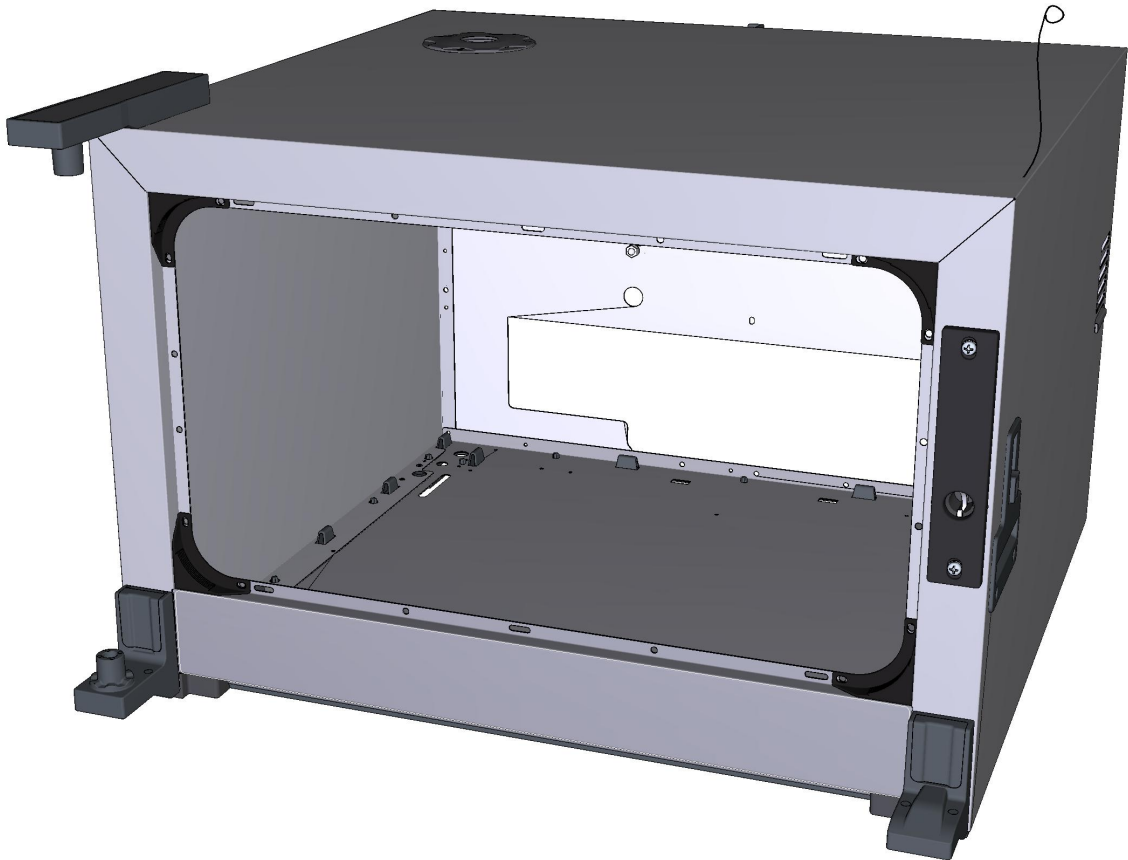

ASM3413A/0.D01 - External cover

FRONT