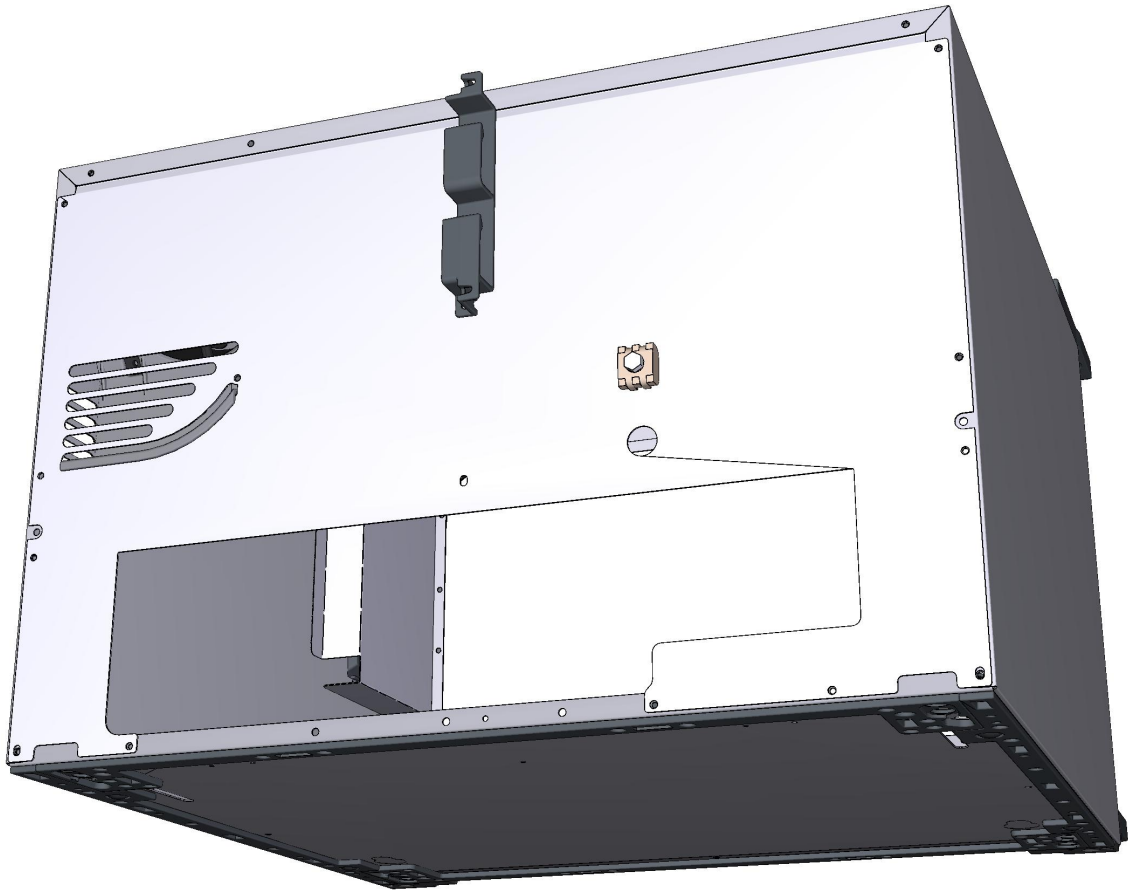

ASM3413A/0.D01 - External cover

REAR