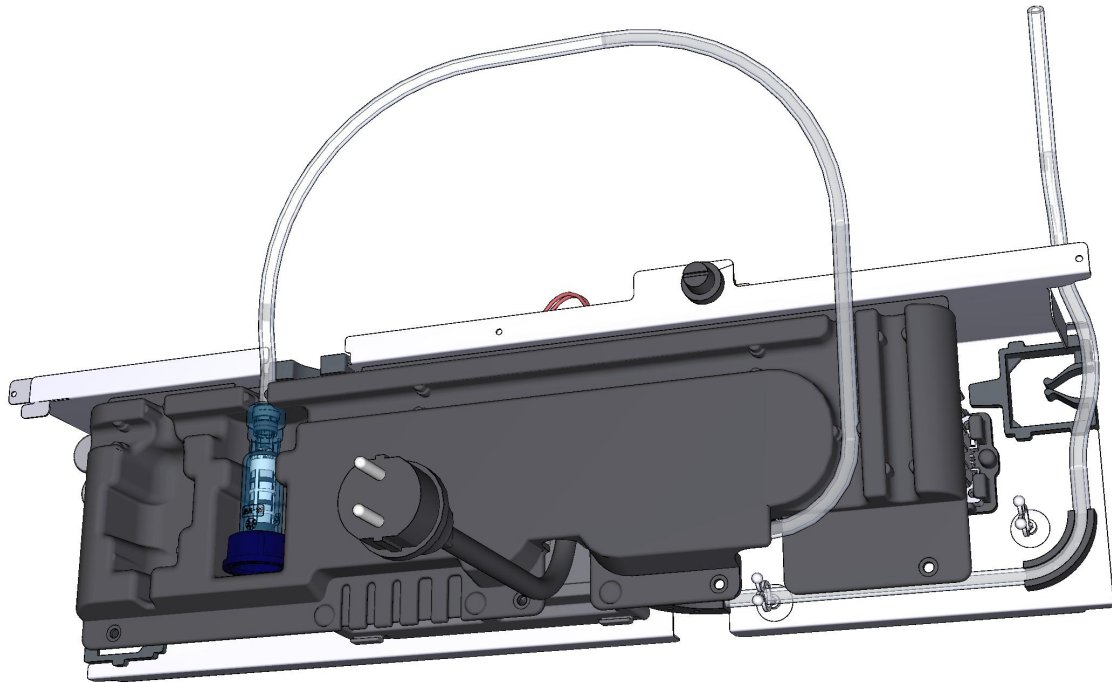

ASM3438A/0.D01 - Electrical system

REAR