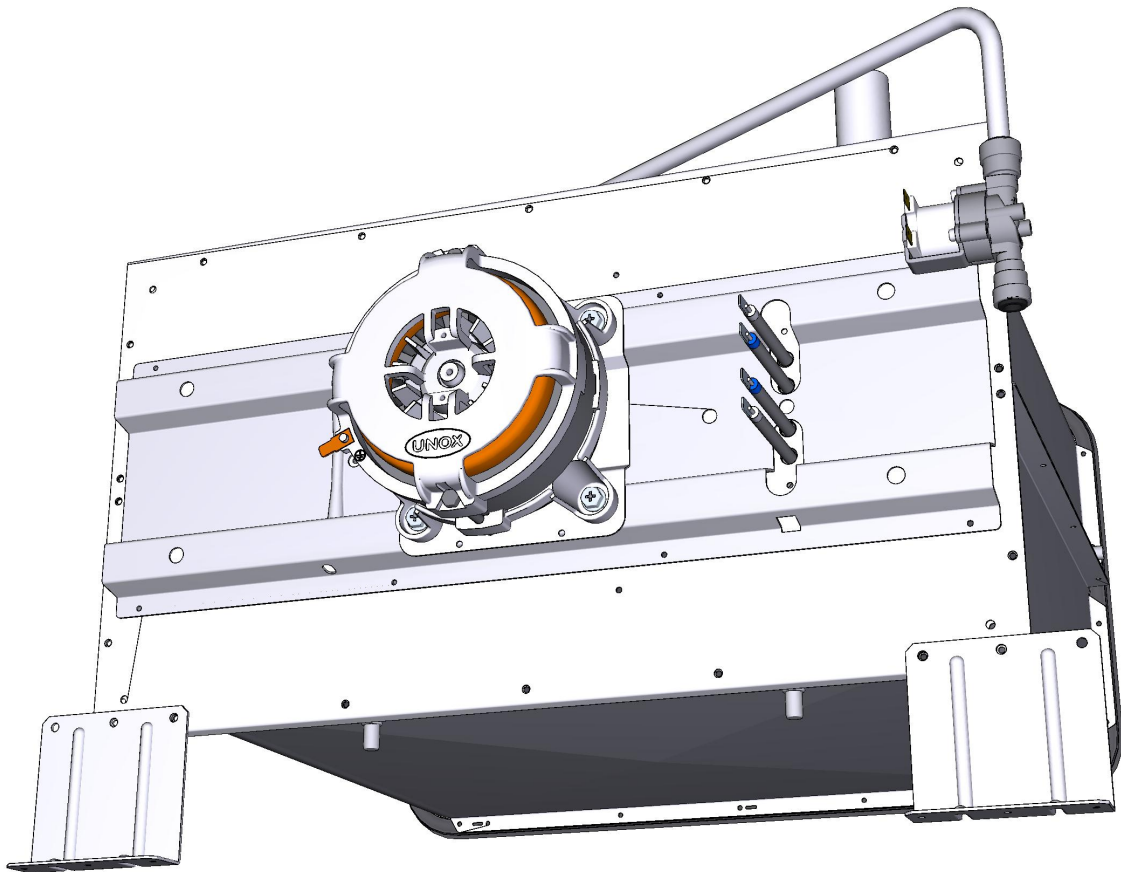

ASM3401A/0.D01 - Cooking chamber

REAR