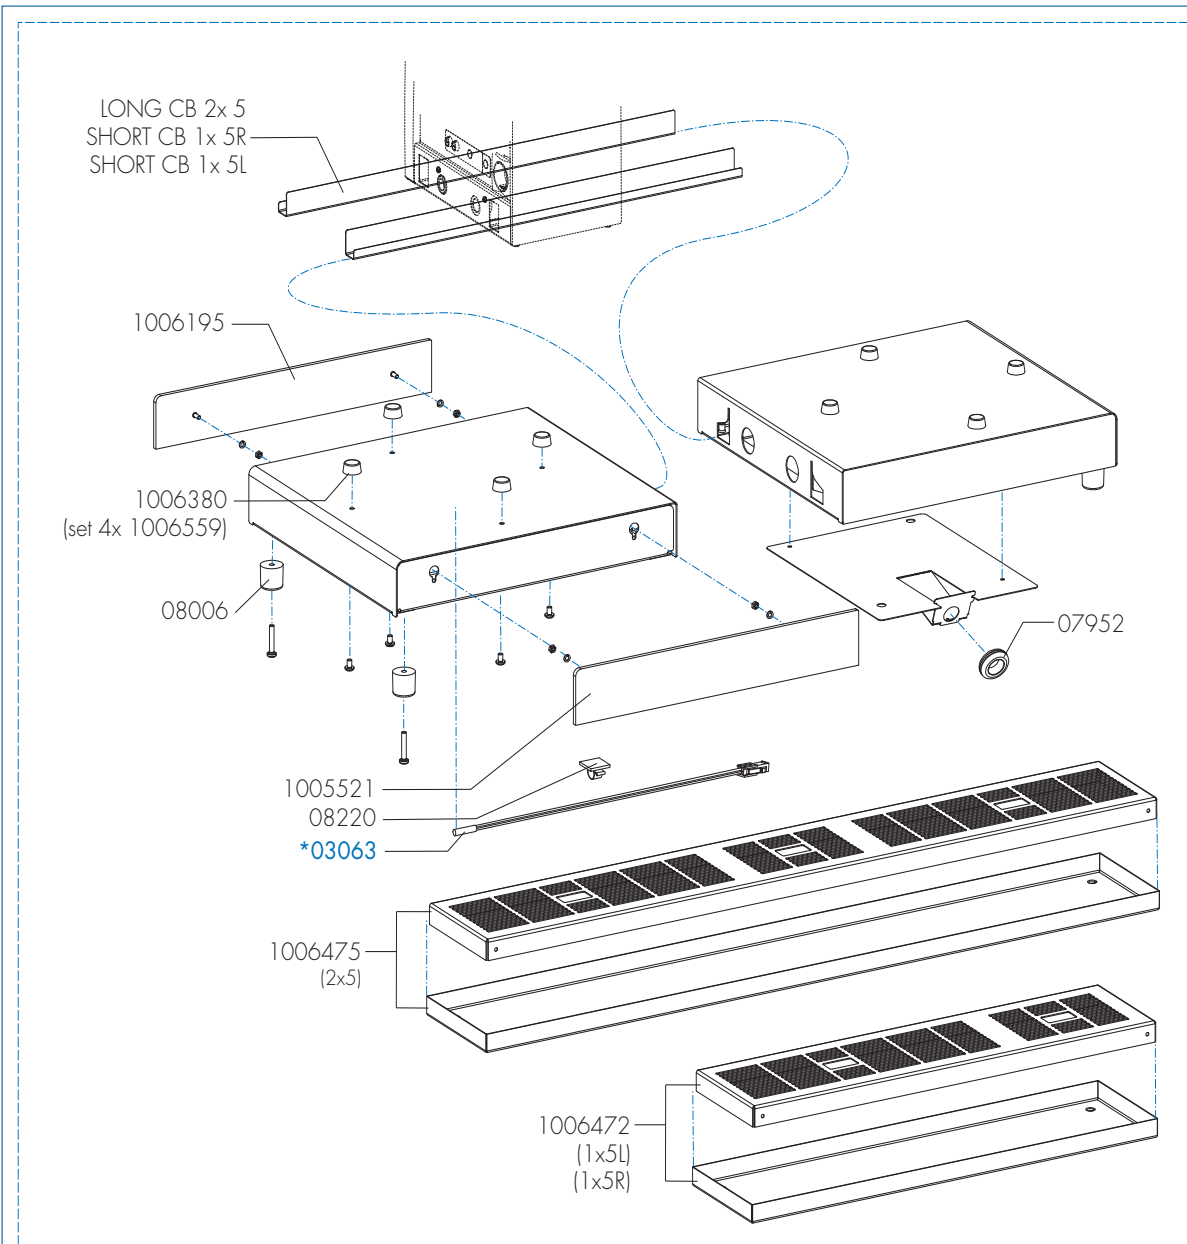

1005394	CB 2x5W
1005395	CB 1x5W R
1005396	CB 1x5W L
1005397	CB 5W

*Recommended Spare Part

Type : CB 5W
 Articulenumber : see page 1

From mach. nr. : 1MA
 Date : 04 - 2017

Page : 1 - 11
 Rev : 1.1

Rated voltage : 1N~ 220-240V 50-60Hz 3475W

Drawer : BJW
 Date : 14-03-17

Spare Parts Info

ANIMO

www.animo.eu

*Recommended Spare Part

Type : CB 5W
Articlenumber : see page 1

From mach. nr. : 1MA
Date : 04 - 2017

Page : 2 - 11
Rev : 1.1

*Recommended Spare Part

Type : CB 5W
 Articulenumber : see page 1

From mach. nr. : 1MA
 Date : 04 - 2017

Page : 4 - 11
 Rev : 1.1

Rated voltage : 1N~ 220-240V 50-60Hz 3475W

Drawer : BJW
 Date : 14-03-17

Spare Parts Info