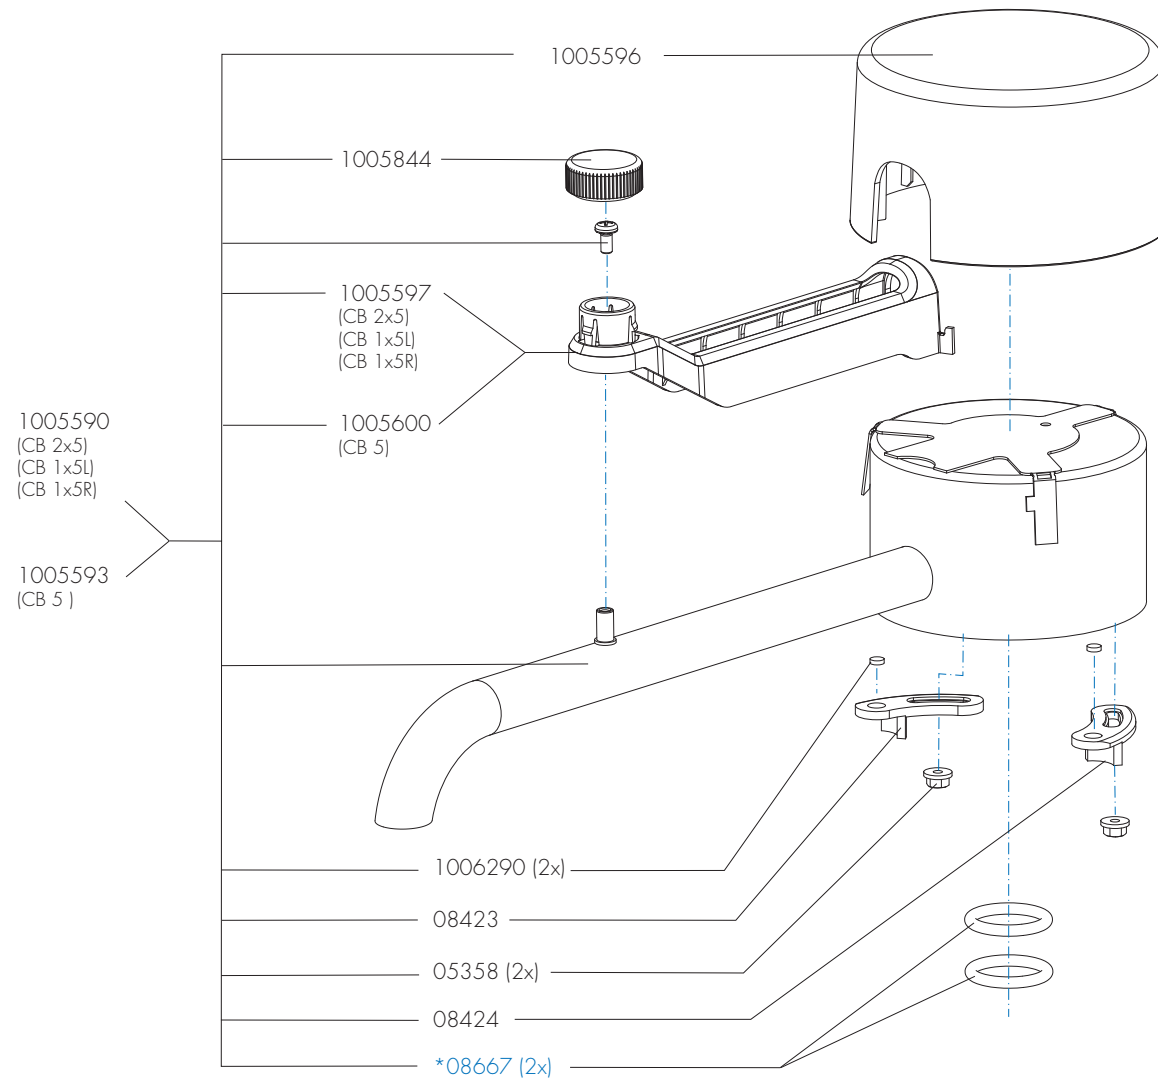

ANIMO

www.animo.eu

*Recommended Spare Part

Type : CB 5W
 Articulenumber : see page 1

From mach. nr. : 1MA
 Date : 04 - 2017

Page : 5 - 11
 Rev : 1.1

Rated voltage : 1N~ 220-240V 50-60Hz 3475W

Drawer : BJW
 Date : 14-03-17

Spare Parts Info

ANIMO

www.animo.eu

*Recommended Spare Part

Type : CB 5W
 Articulenumber : see page 1

From mach. nr. : 1MA
 Date : 04 - 2017

Page : 6 - 11
 Rev : 1.1

Rated voltage : 1N~ 220-240V 50-60Hz 3475W

Drawer : BJW
 Date : 14-03-17

Spare Parts Info

ANIMO

www.animo.eu

*Recomended Spare Part

Type : CB 5W
 Articulenumber : see page 1

From mach. nr. : 1MA
 Date : 04 - 2017

Page : 7 - 11
 Rev : 1.1