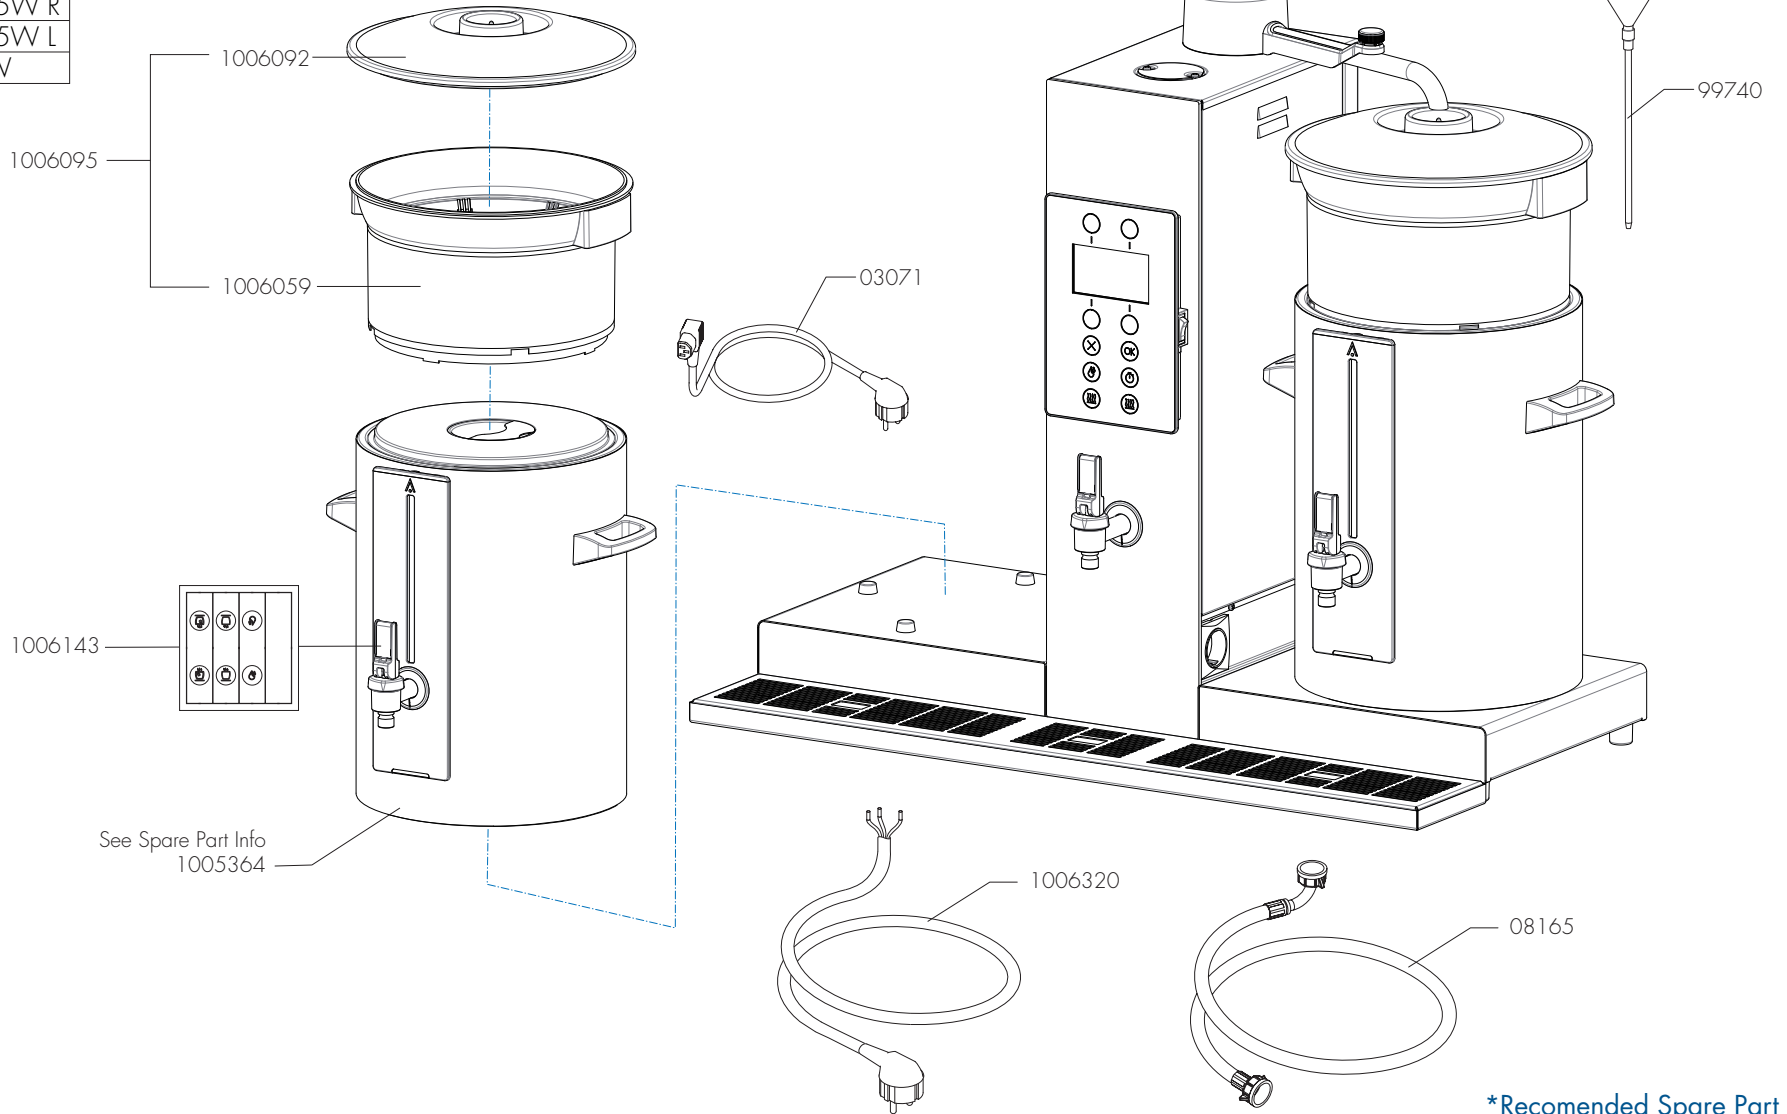

1005394	CB 2x5W
1005395	CB 1x5W R
1005396	CB 1x5W L
1005397	CB 5W

*Recommended Spare Part

Type : CB 5W
 Articulenumber : see page 1

From mach. nr. : 1MA
 Date : 04 - 2017

Page : 1 - 11
 Rev : 1.1

Rated voltage : 1N~ 220-240V 50-60Hz 3475W

Drawer : BJW
 Date : 14-03-17

Spare Parts Info

ANIMO

www.animo.eu

*Recommended Spare Part

Type : CB 5W
Articlenumber : see page 1

From mach. nr. : 1MA
Date : 04 - 2017

Page : 2 - 11
Rev : 1.1

*Recommended Spare Part

Type : CB 5W
 Articulenumber : see page 1

From mach. nr. : 1MA
 Date : 04 - 2017

Page : 4 - 11
 Rev : 1.1

Rated voltage : 1N~ 220-240V 50-60Hz 3475W

Drawer : BJW
 Date : 14-03-17

Spare Parts Info