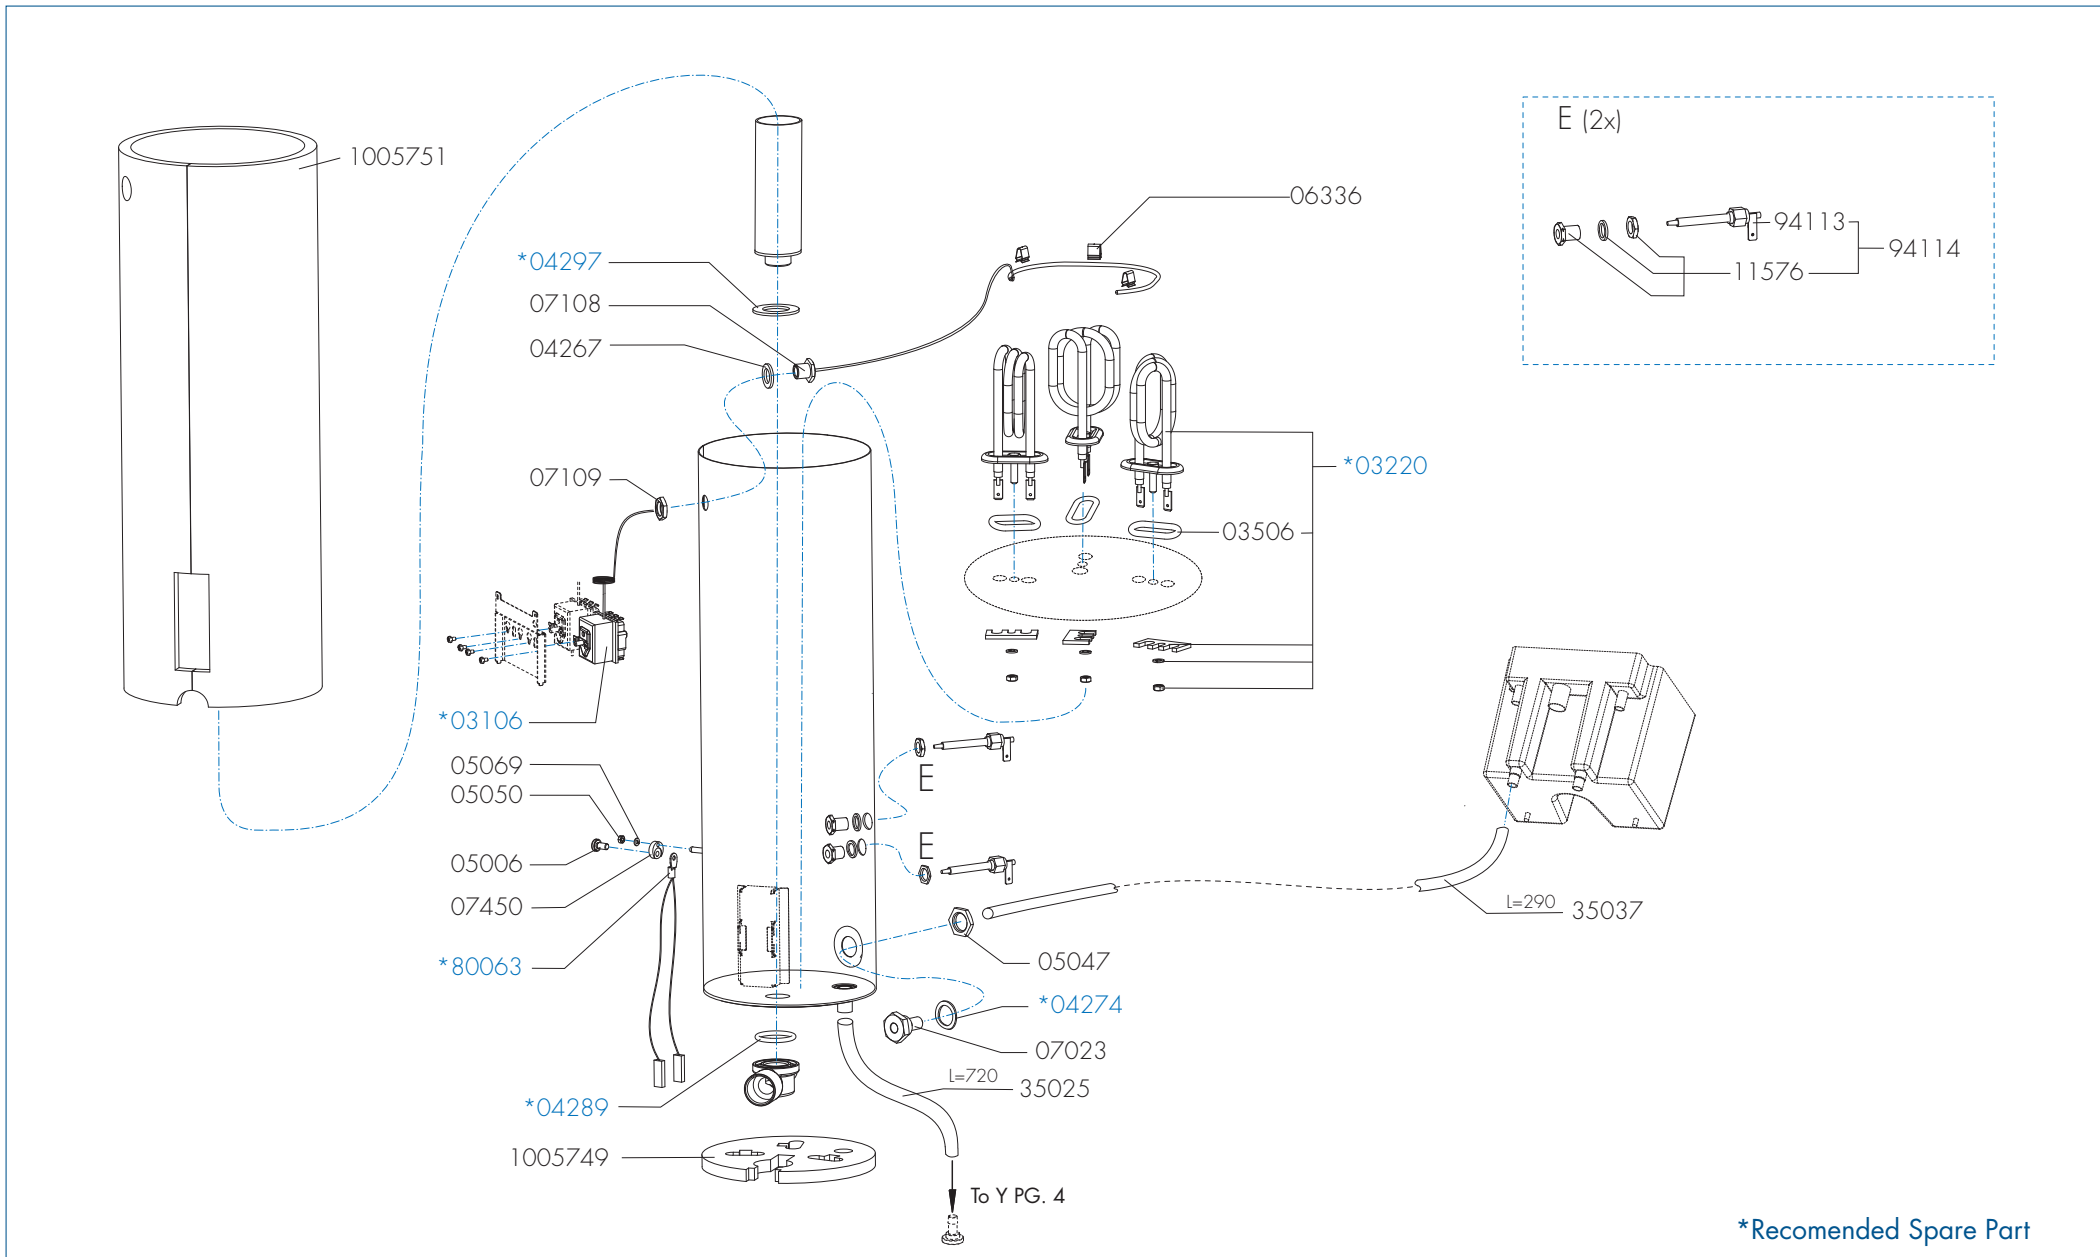

*Recommended Spare Part

Type : CB 5W
Articulenumber : see page 1

From mach. nr. : 1MA
Date : 04 - 2017

Page : 6 - 11
Rev : 1.1

Rated voltage : 1N~ 220-240V 50-60Hz 3475W

Drawer : BJW
Date : 14-03-17

Spare Parts Info

ANIMO

www.animo.eu