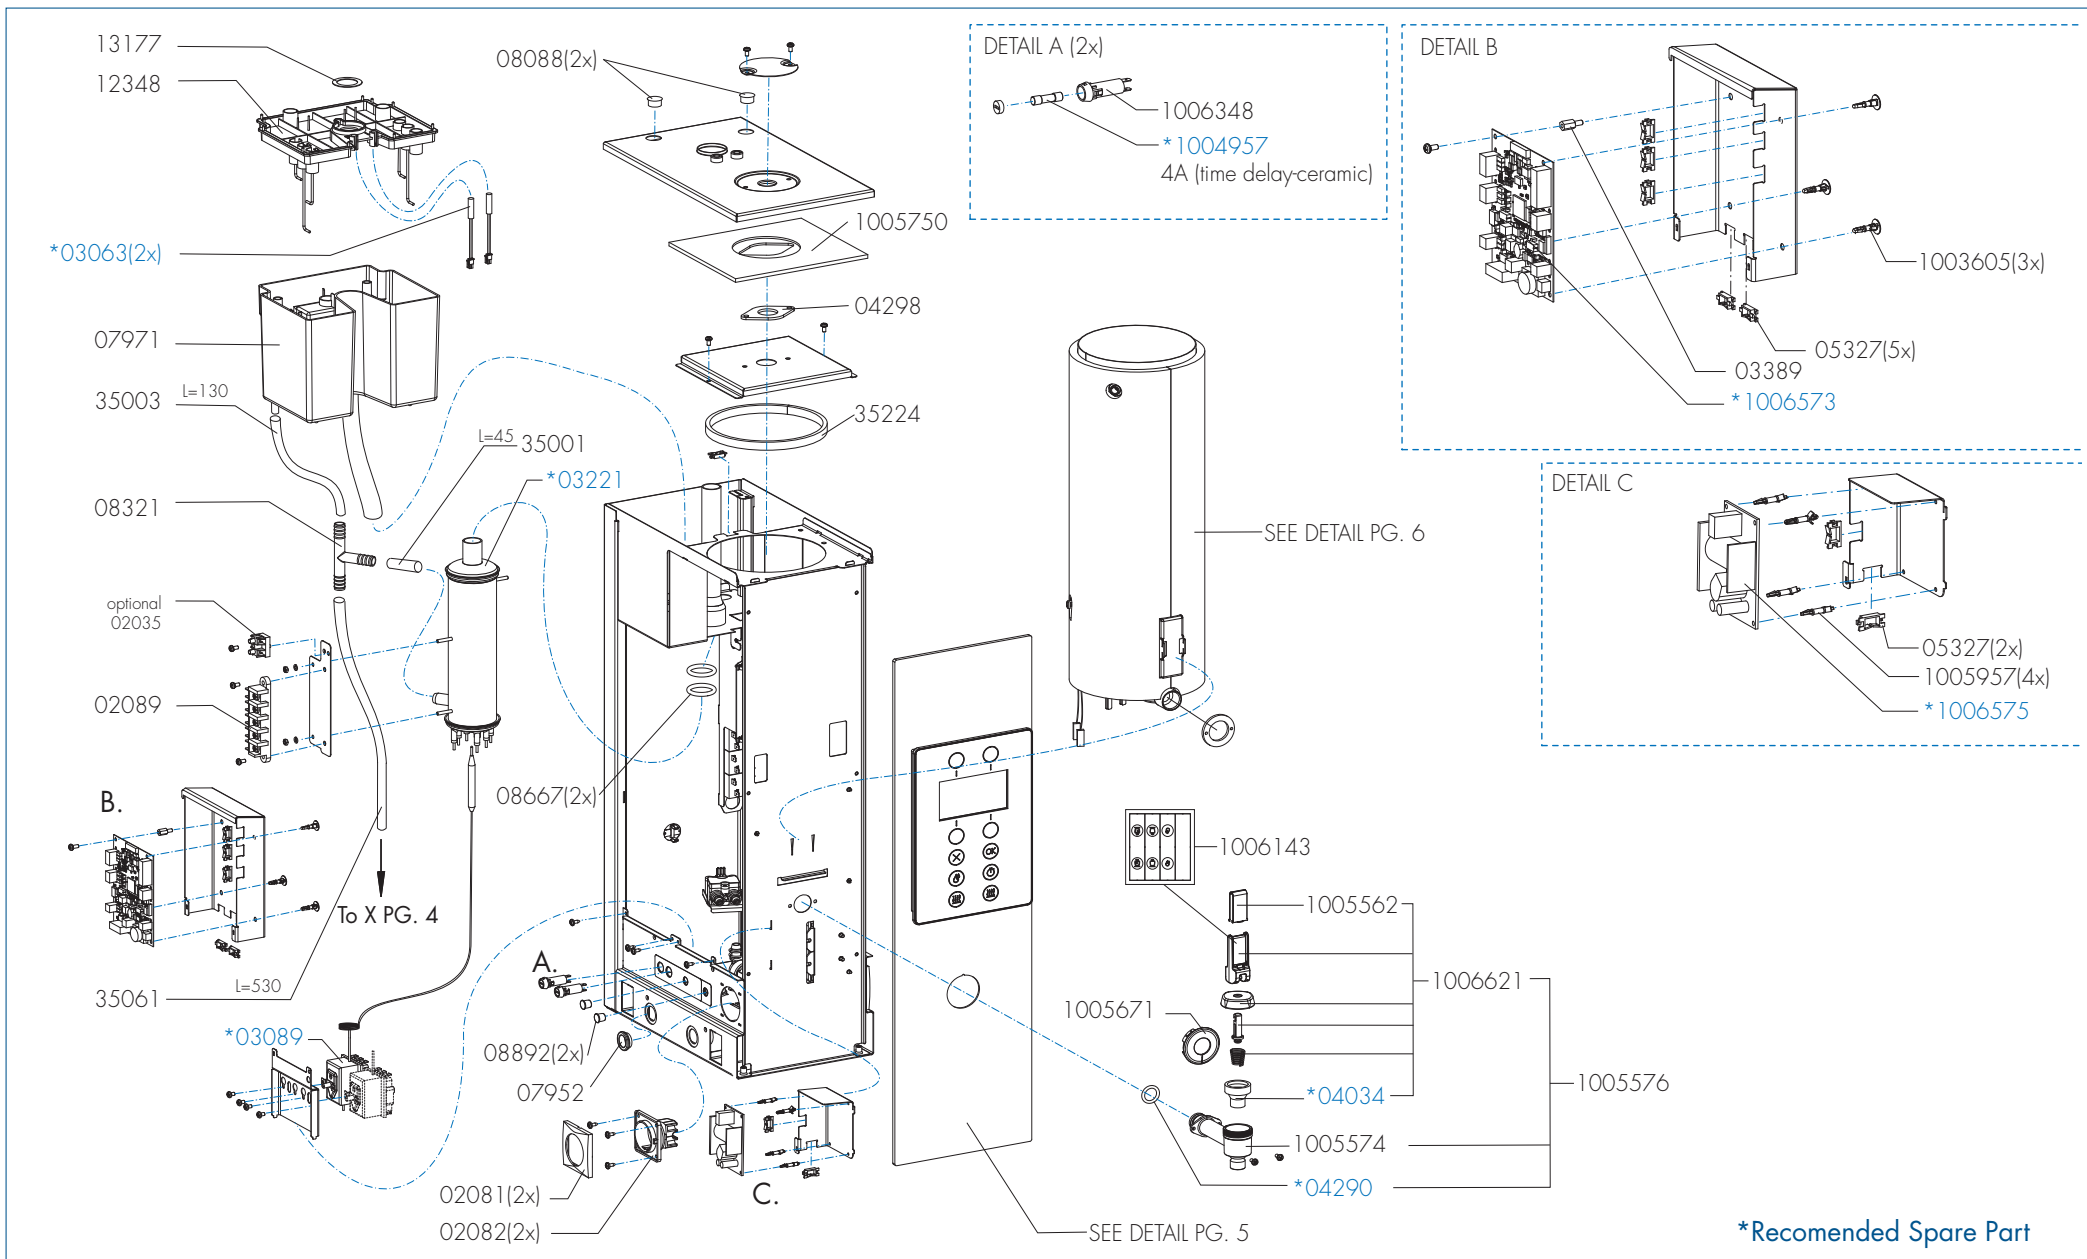

*Recommended Spare Part

Type : CB 5W	From mach. nr. : 1MA	Page : 3 - 11	 www.animo.eu
Articlenumber : see page 1	Date : 04 - 2017	Rev : 1.1	
Rated voltage : 1N~ 220-240V 50-60Hz 3475W	Drawer : BJW Date : 14-03-17	Spare Parts Info