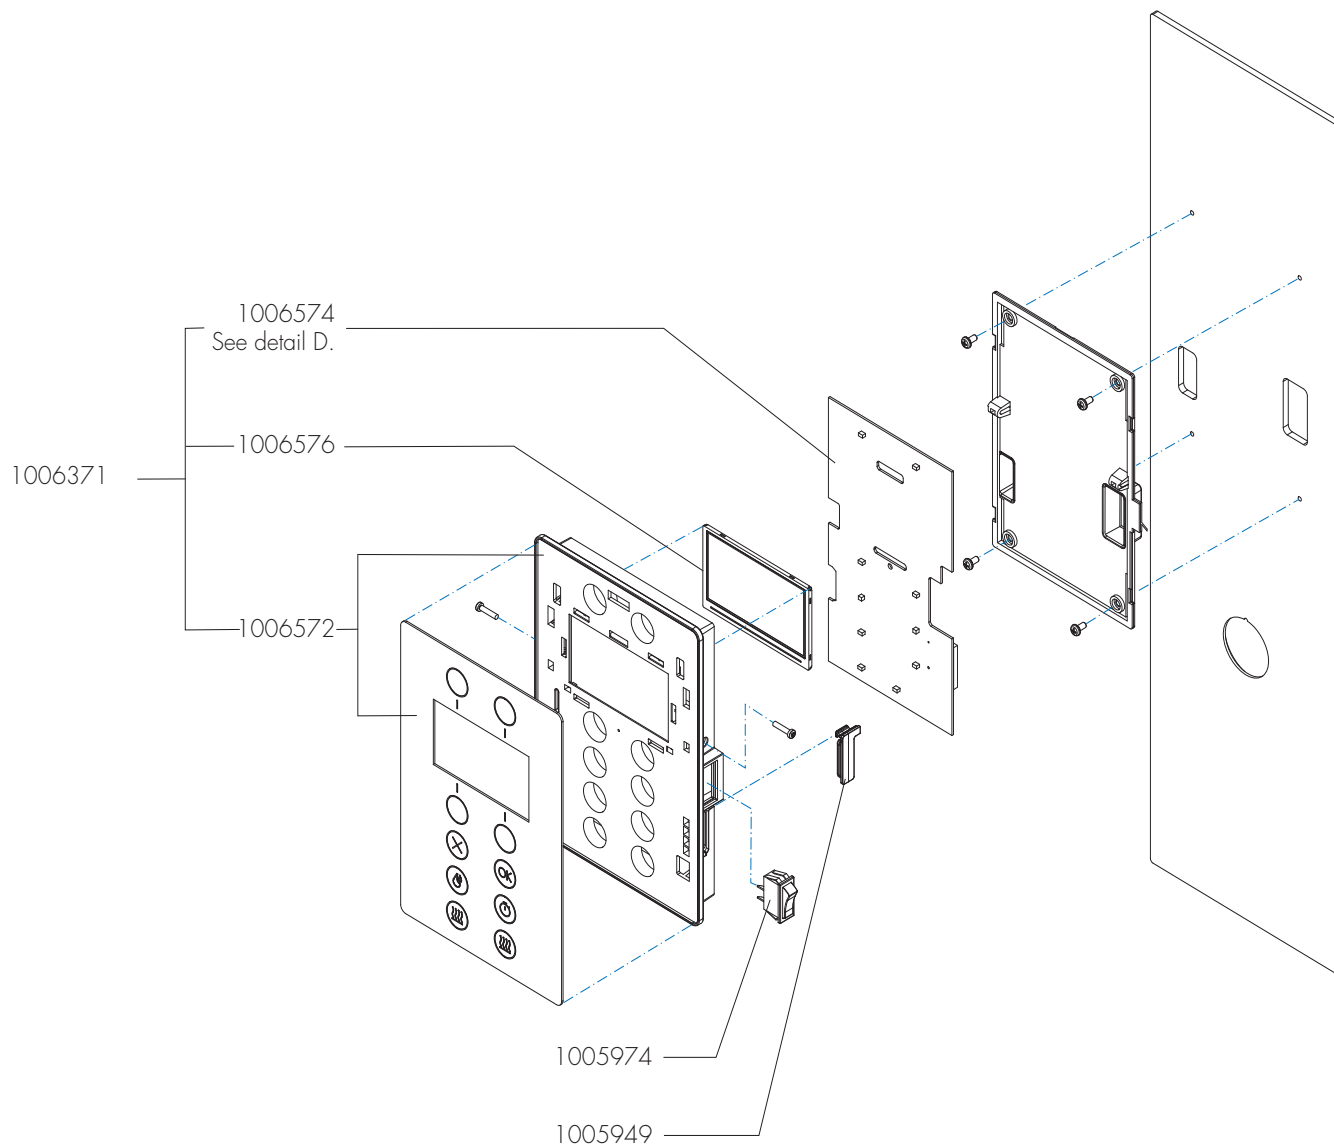

*Recommended Spare Part

Type : CB 5W
Articulenumber : see page 1

From mach. nr. : 1MA
Date : 04 - 2017

Page : 5 - 11
Rev : 1.1

Rated voltage : 1N~ 220-240V 50-60Hz 3475W

Drawer : BJW
Date : 14-03-17

Spare Parts Info

ANIMO

www.animo.eu