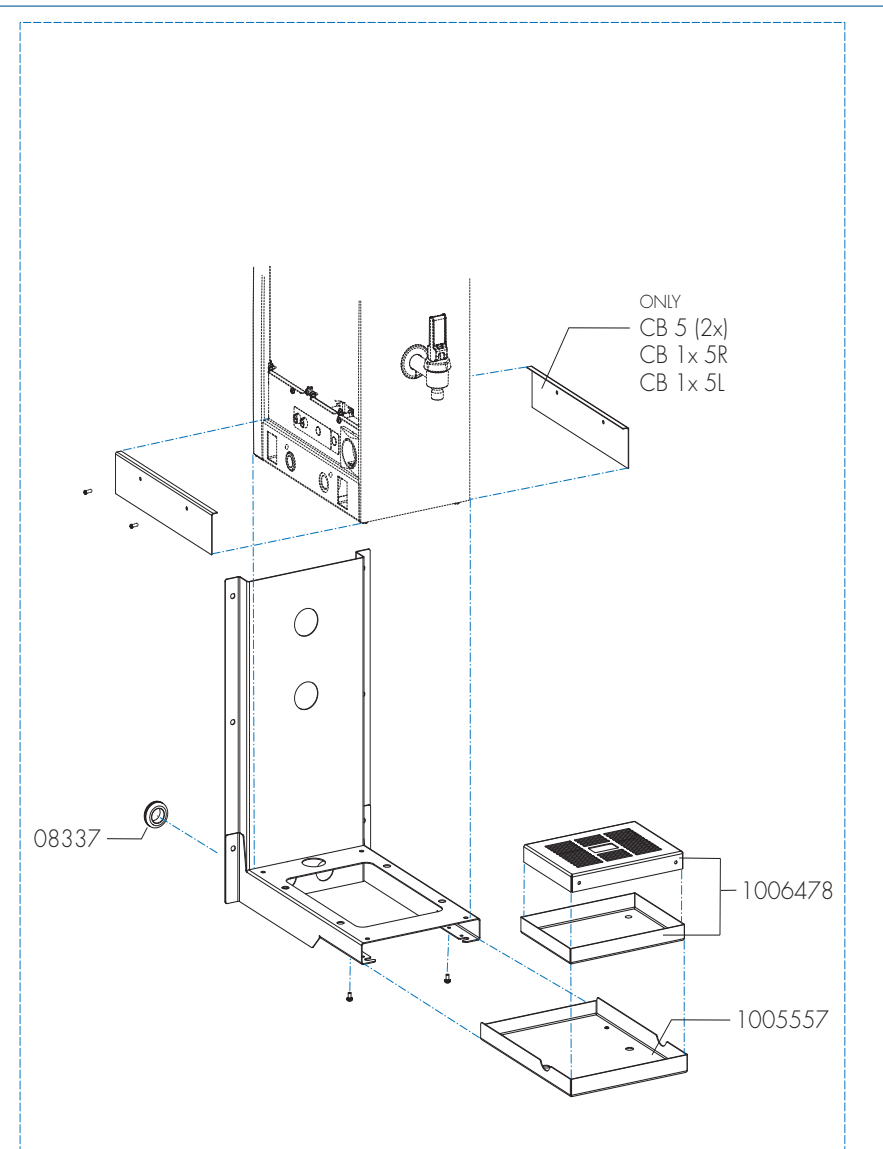

1005394	CB 2x5W
1005395	CB 1x5W R
1005396	CB 1x5W L
1005397	CB 5W

*Recommended Spare Part

Type : CB 5W
 Articulenumber : see page 1

From mach. nr. : 1MA
 Date : 04 - 2017

Page : 1 - 11
 Rev : 1.1

Rated voltage : 1N~ 220-240V 50-60Hz 3475W

Drawer : BJW
 Date : 14-03-17

Spare Parts Info

ANIMO

www.animo.eu

*Recommended Spare Part

Type : CB 5W
Articlenumber : see page 1

From mach. nr. : 1MA
Date : 04 - 2017

Page : 2 - 11
Rev : 1.1

Rated voltage : 1N~ 220-240V 50-60Hz 3475W

Drawer : BJW
Date : 14-03-17

Spare Parts Info

ANIMO

www.animo.eu

*Recommended Spare Part

Type : CB 5W	From mach. nr. : 1MA	Page : 3 - 11	 www.animo.eu
Articlenumber : see page 1	Date : 04 - 2017	Rev : 1.1	
Rated voltage : 1N~ 220-240V 50-60Hz 3475W	Drawer : BJW Date : 14-03-17	Spare Parts Info	

*Recommended Spare Part

Type : CB 5W
 Articulenumber : see page 1

From mach. nr. : 1MA
 Date : 04 - 2017

Page : 4 - 11
 Rev : 1.1

Rated voltage : 1N~ 220-240V 50-60Hz 3475W

Drawer : BJW
 Date : 14-03-17

Spare Parts Info