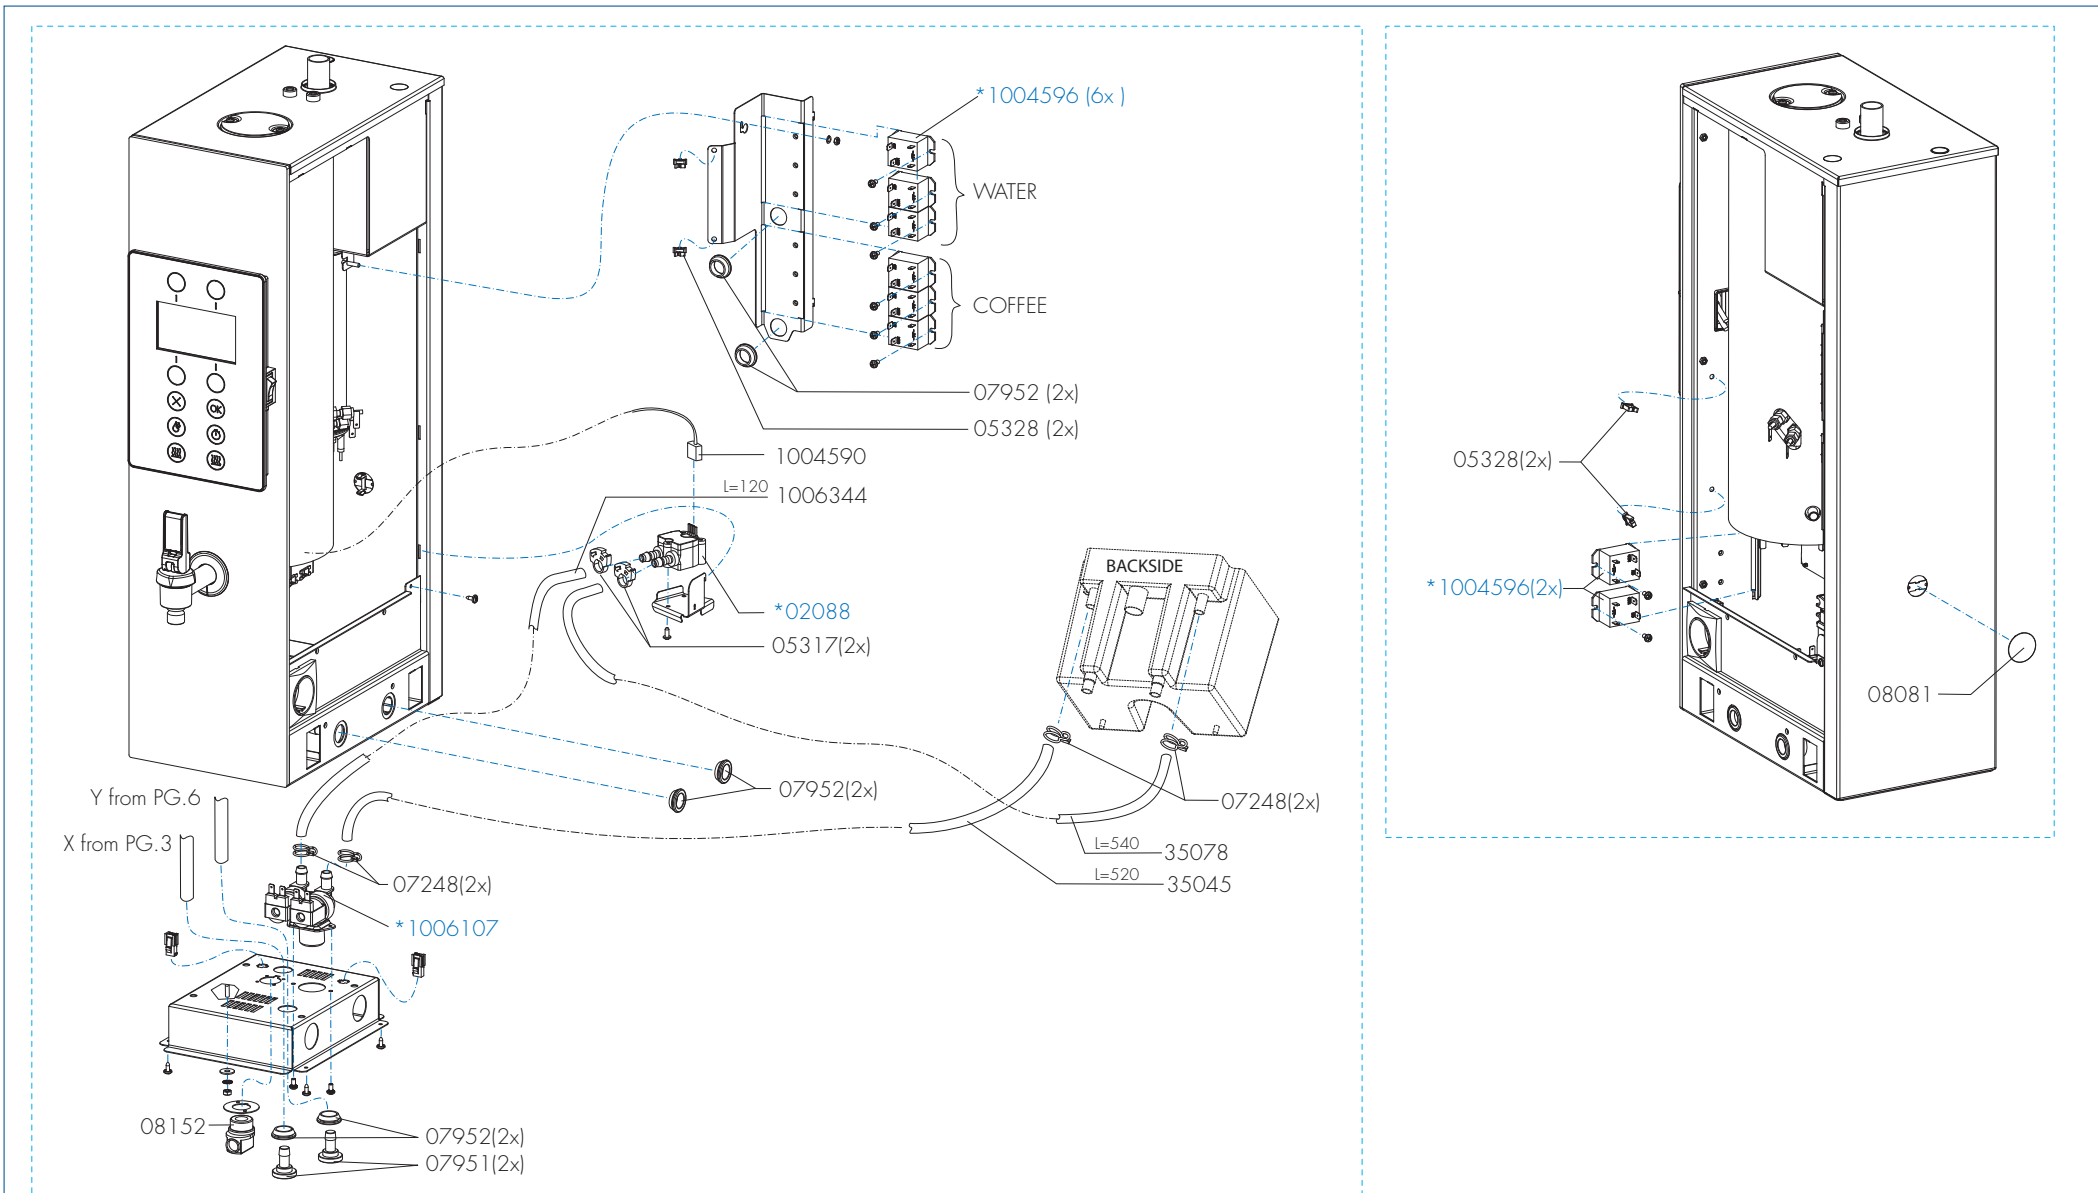

Rated voltage : 1N~ 220-240V 50-60Hz 3475W

Drawer : BJW
Date : 14-03-17

Spare Parts Info

ANIMO

www.animo.eu

*Recommended Spare Part

Type : CB 5W	From mach. nr. : 1MA	Page : 3 - 11	 www.animo.eu
Articlenumber : see page 1	Date : 04 - 2017	Rev : 1.1	
Rated voltage : 1N~ 220-240V 50-60Hz 3475W	Drawer : BJW Date : 14-03-17	Spare Parts Info	