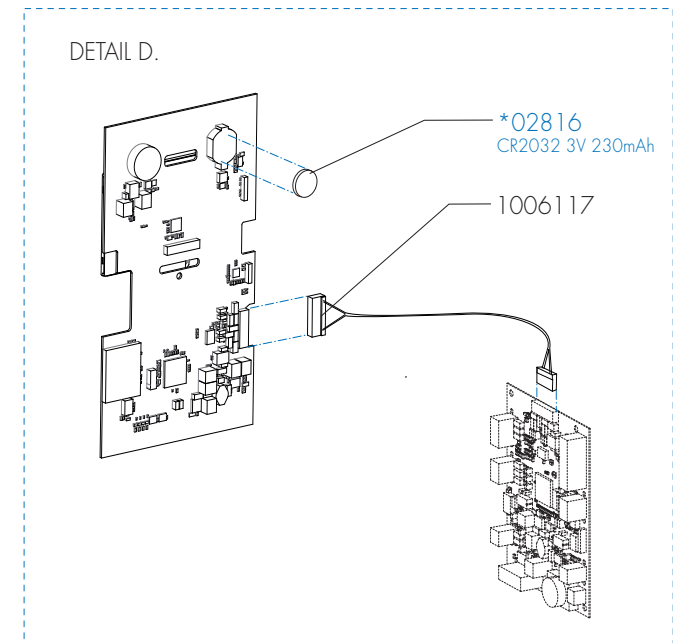

Rated voltage : 1N~ 220-240V 50-60Hz 3475W

Drawer : BJW
Date : 14-03-17

Spare Parts Info

ANIMO

www.animo.eu

*Recommended Spare Part

Type : CB 5W	From mach. nr. : 1MA	Page : 3 - 11	 www.animo.eu
Articlenumber : see page 1	Date : 04 - 2017	Rev : 1.1	
Rated voltage : 1N~ 220-240V 50-60Hz 3475W	Drawer : BJW Date : 14-03-17	Spare Parts Info	

*Recommended Spare Part

Type : CB 5W
 Articulenumber : see page 1

From mach. nr. : 1MA
 Date : 04 - 2017

Page : 4 - 11
 Rev : 1.1

Rated voltage : 1N~ 220-240V 50-60Hz 3475W

Drawer : BJW
 Date : 14-03-17

Spare Parts Info

ANIMO

www.animo.eu

*Recommended Spare Part

Type : CB 5W
 Articulenumber : see page 1

From mach. nr. : 1MA
 Date : 04 - 2017

Page : 5 - 11
 Rev : 1.1

Rated voltage : 1N~ 220-240V 50-60Hz 3475W

Drawer : BJW
 Date : 14-03-17