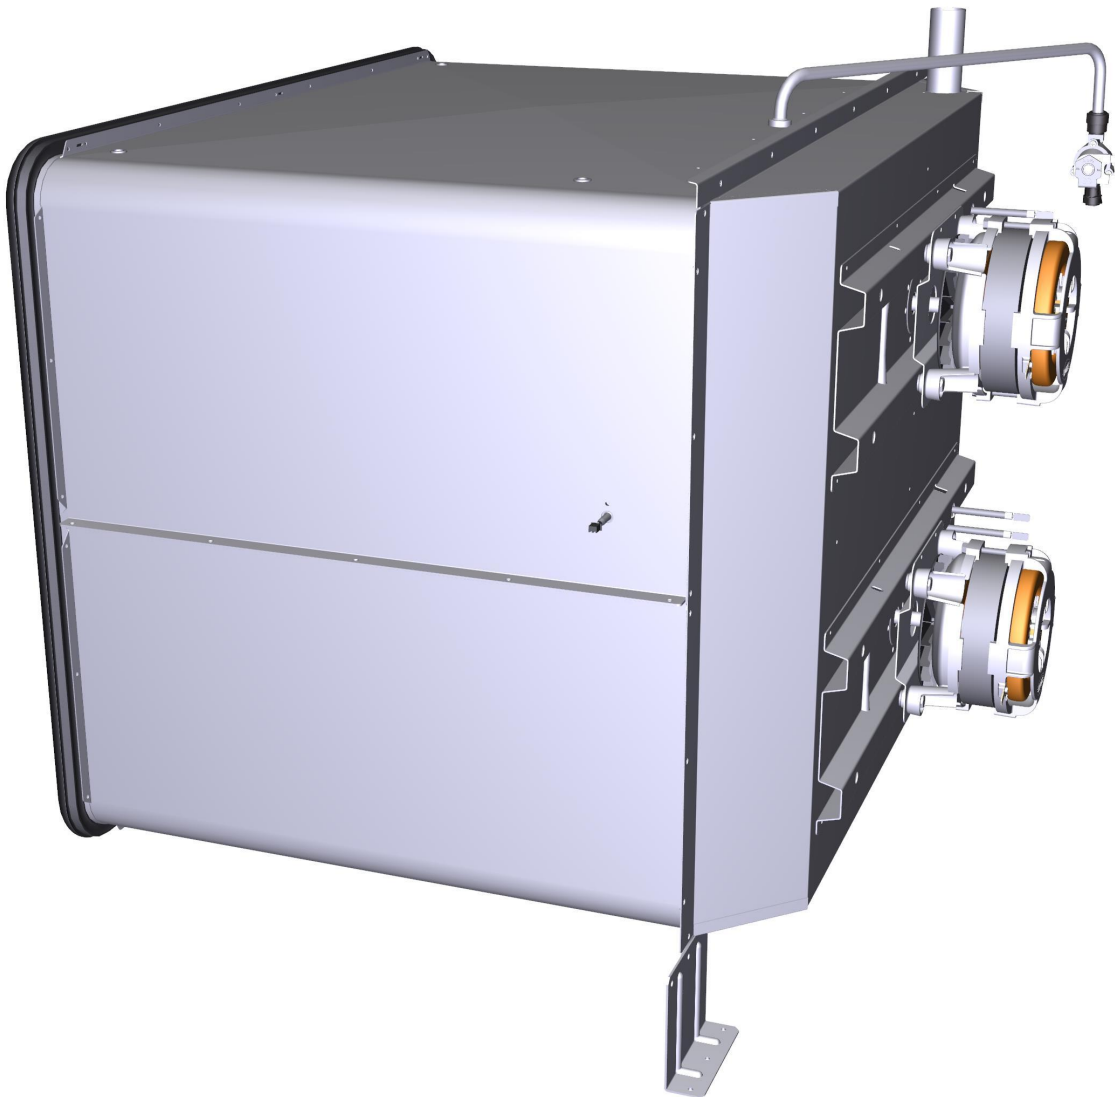

Assembly code	Assembly description	Assembly image
ASM3405B/0.D02	Cooking chamber	
ASM3417A/0.D04	External cover	
ASM3433B/0.D00	Door	
ASM8227A/0.D00	Electrical system	

ASM3405B/0.D02 - Cooking chamber - FRONT