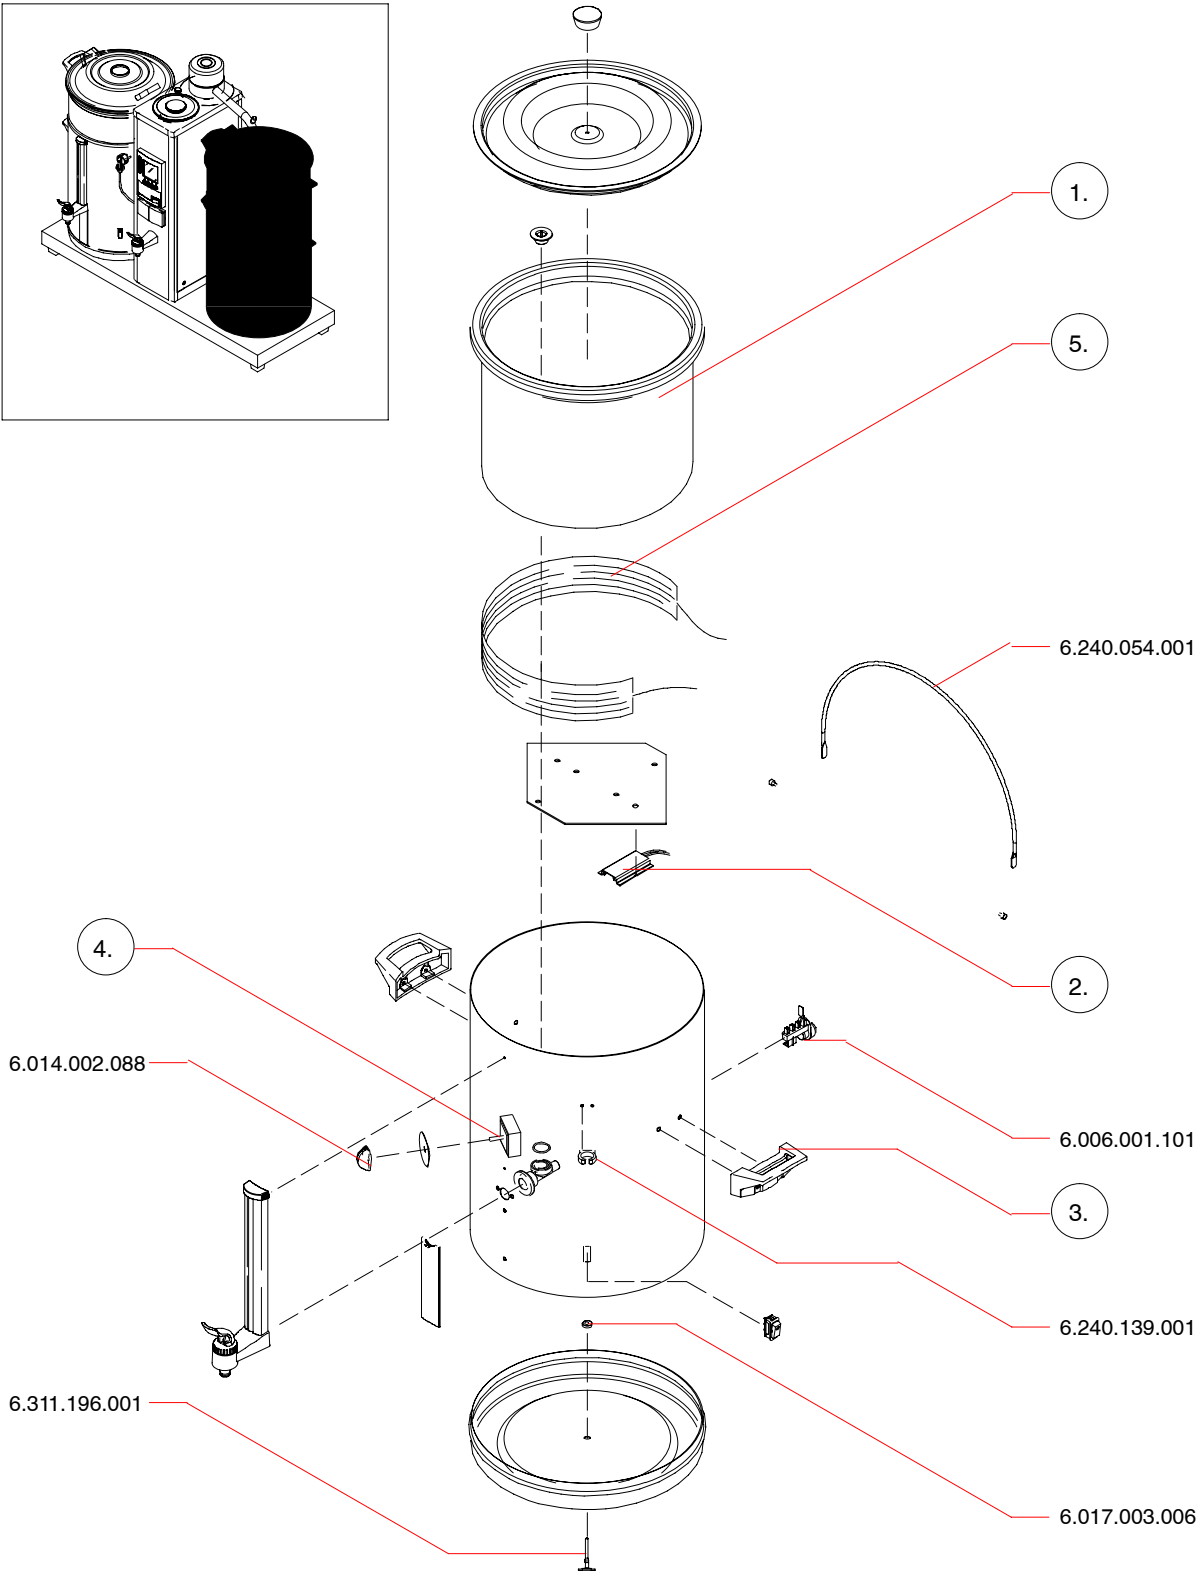

## B / B HW / V(H)G (T/D) / NAK (2000 -->)

		VHG 5	VHG 10	VHG 20	VHG 40
1.	STD	6.311.094.001	6.242.198.001	6.243.233.001	6.248.133.001
2.	STD	6.240.147.000	6.242.206.000	6.243.243.000	6.248.139.000
3.	STD		6.242.198.001	6.243.233.001	6.248.133.001

## V(H)G (T/D) / NAK (2000 -->)

### V5.0

		VHG 5	VHG 10	VHG 20	VHG 40
1.	STD	6.240.120.000	6.242.190.000	6.243.239.000	6.248.130.000
2.	STD	6.240.147.000	6.242.206.000	6.243.243.000	6.248.139.000
3.	STD		6.242.198.001	6.243.233.001	6.248.133.001

		VHG 5	VHG 10	VHG 20	VHG 40
1.	STD	6.011.001.085	6.011.001.055	6.011.001.055	6.011.001.055
2.	STD	6.240.124.001	6.242.193.001	6.243.232.001	6.248.132.001
3.	STD	6.214.056.001	6.242.191.001	6.242.191.001	6.242.191.001
4.	STD	6.214.058.001	6.242.183.001	6.242.183.001	6.242.183.001
5.	STD	6.015.001.215	6.015.001.027	6.015.001.027	6.015.001.027
6.	STD	6.015.001.214	6.015.001.281	6.015.001.281	6.015.001.281
7.	STD	6.015.001.213	6.015.001.006	6.015.001.006	6.015.001.006
8.	STD	6.015.001.365	6.015.001.366	6.015.001.366	6.015.001.366