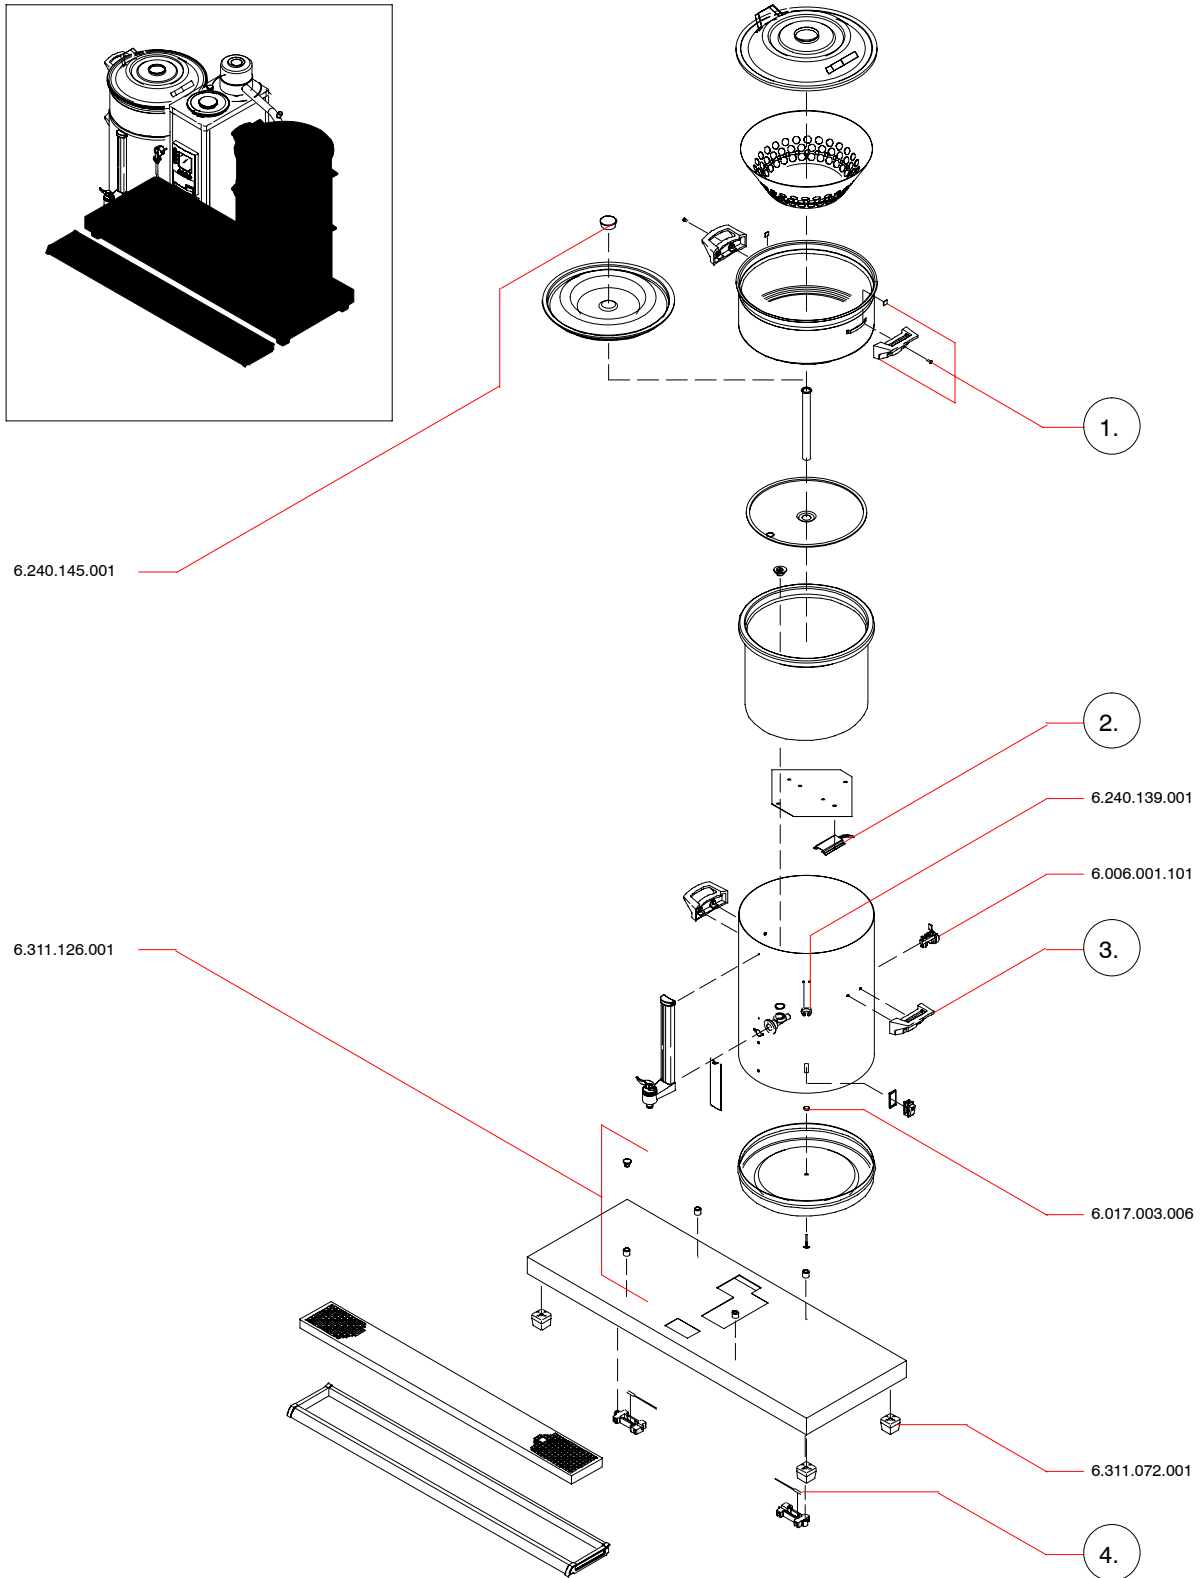

## B / B HW / V(H)G (T/D) / NAK (2000 -->)

		VHG 5	VHG 10	VHG 20	VHG 40
1.	STD	6.311.094.001	6.242.198.001	6.243.233.001	6.248.133.001
2.	STD	6.240.147.000	6.242.206.000	6.243.243.000	6.248.139.000
3.	STD		6.242.198.001	6.243.233.001	6.248.133.001

## V(H)G (T/D) / NAK (2000 -->)

### V5.0

		VHG 5	VHG 10	VHG 20	VHG 40
1.	STD	6.240.120.000	6.242.190.000	6.243.239.000	6.248.130.000
2.	STD	6.240.147.000	6.242.206.000	6.243.243.000	6.248.139.000
3.	STD		6.242.198.001	6.243.233.001	6.248.133.001

		VHG 5	VHG 10	VHG 20	VHG 40
1.	STD	6.011.001.085	6.011.001.055	6.011.001.055	6.011.001.055
2.	STD	6.240.124.001	6.242.193.001	6.243.232.001	6.248.132.001
3.	STD	6.214.056.001	6.242.191.001	6.242.191.001	6.242.191.001
4.	STD	6.214.058.001	6.242.183.001	6.242.183.001	6.242.183.001
5.	STD	6.015.001.215	6.015.001.027	6.015.001.027	6.015.001.027
6.	STD	6.015.001.214	6.015.001.281	6.015.001.281	6.015.001.281
7.	STD	6.015.001.213	6.015.001.006	6.015.001.006	6.015.001.006
8.	STD	6.015.001.365	6.015.001.366	6.015.001.366	6.015.001.366