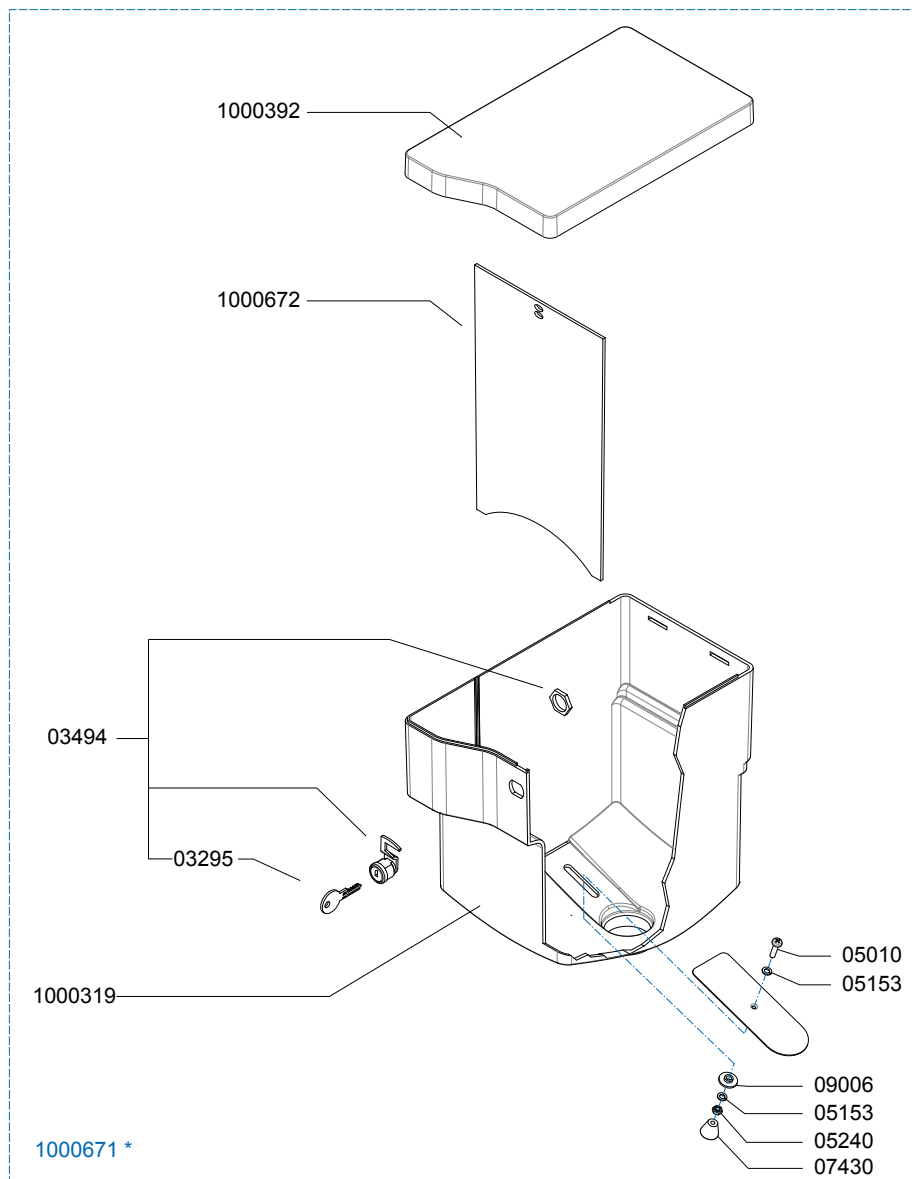

Page : 7 - 12
 Rev : 2

Rated voltage : 1N~ 220-240V 50-60Hz 2275W

Drawer : JK
 Date : 12-11-12

Spare Parts Info

ANIMO

www.animo.eu

*Recomended Spare Part

Type : OPTIFRESH BEAN 1 NG
 Articulenumber : 1001713