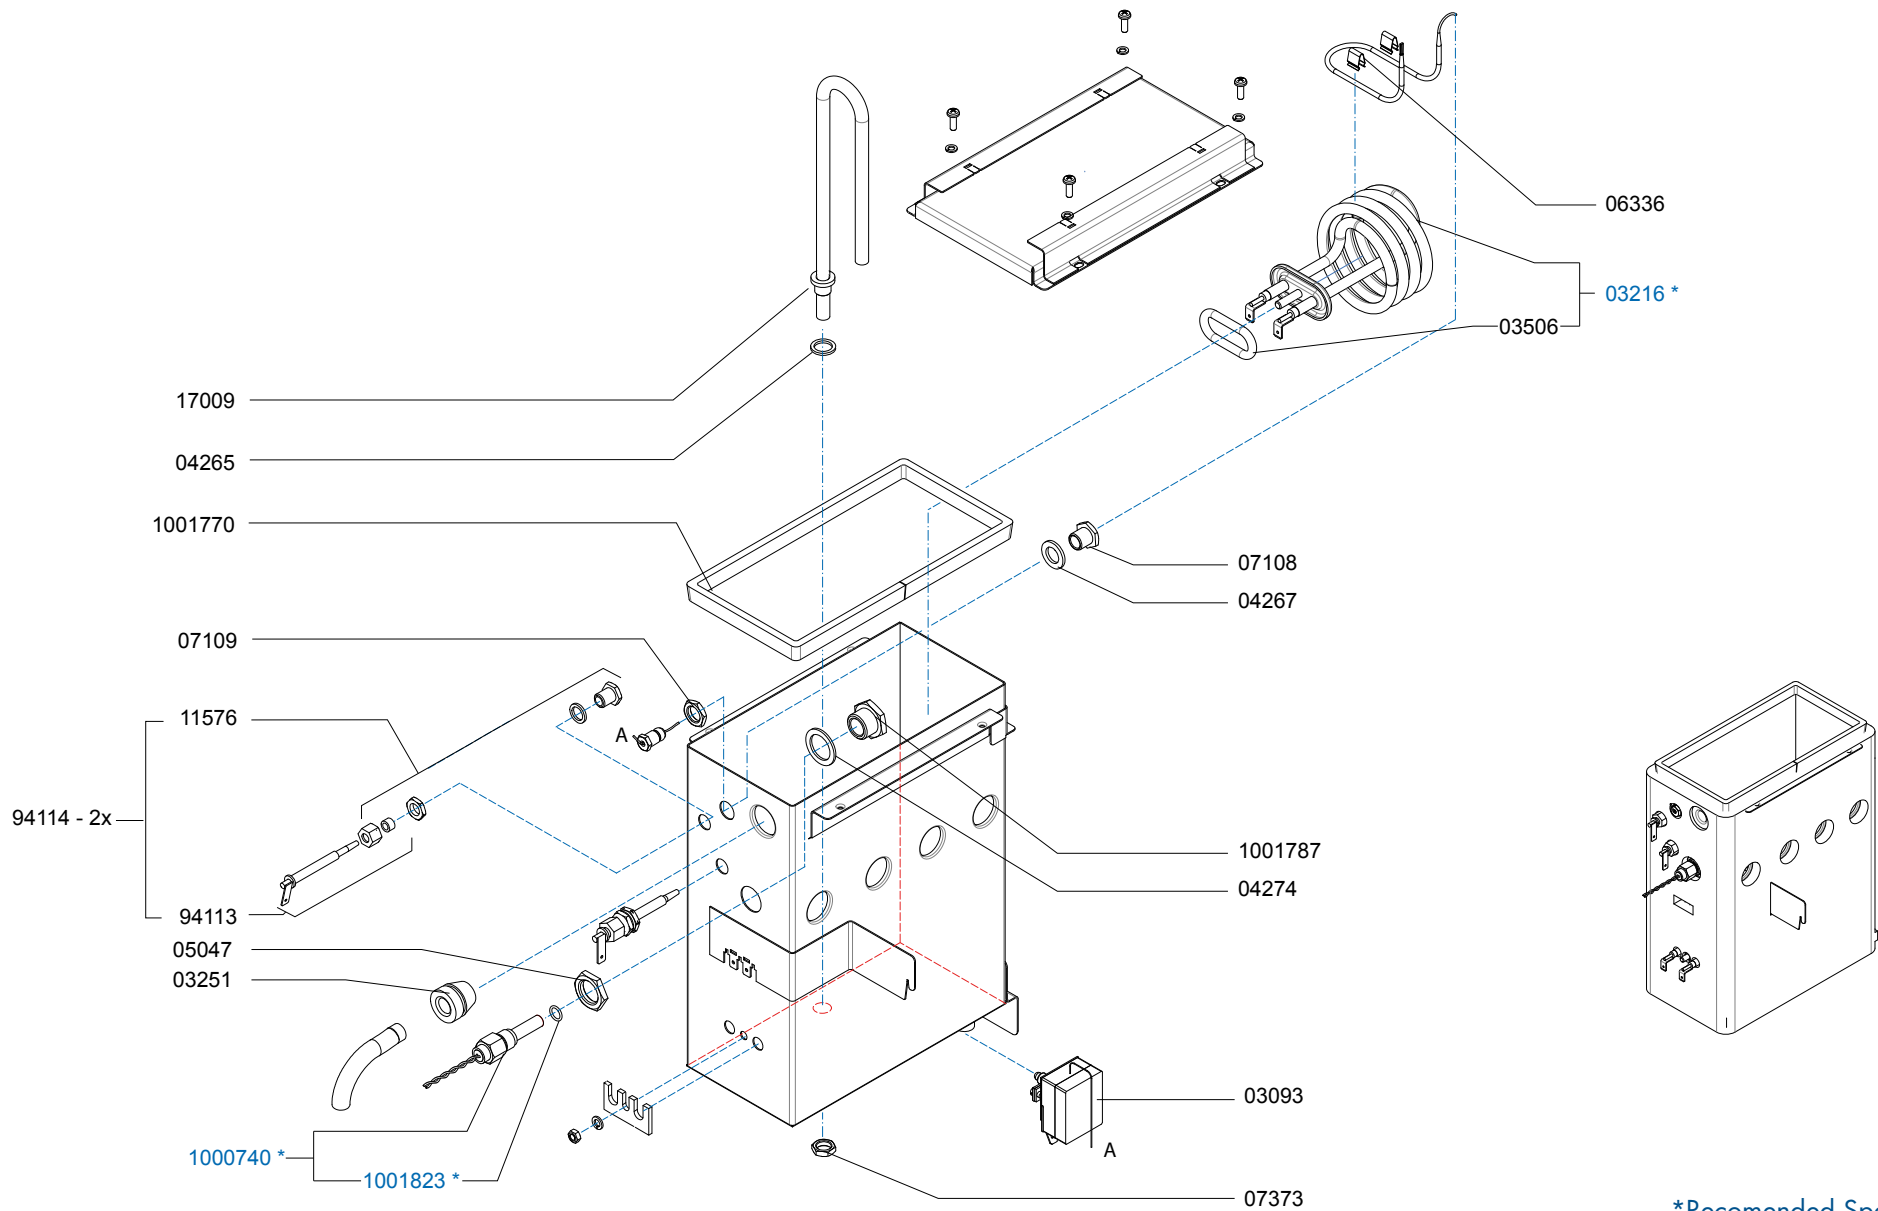

From mach. nr. : 3V 19362
 Date : 07 - 2012

Page : 8 - 12
 Rev : 2

Rated voltage : 1N~ 220-240V 50-60Hz 2275W

Drawer : JK
 Date : 12-11-12

Spare Parts Info

ANIMO

www.animo.eu

*Recomended Spare Part