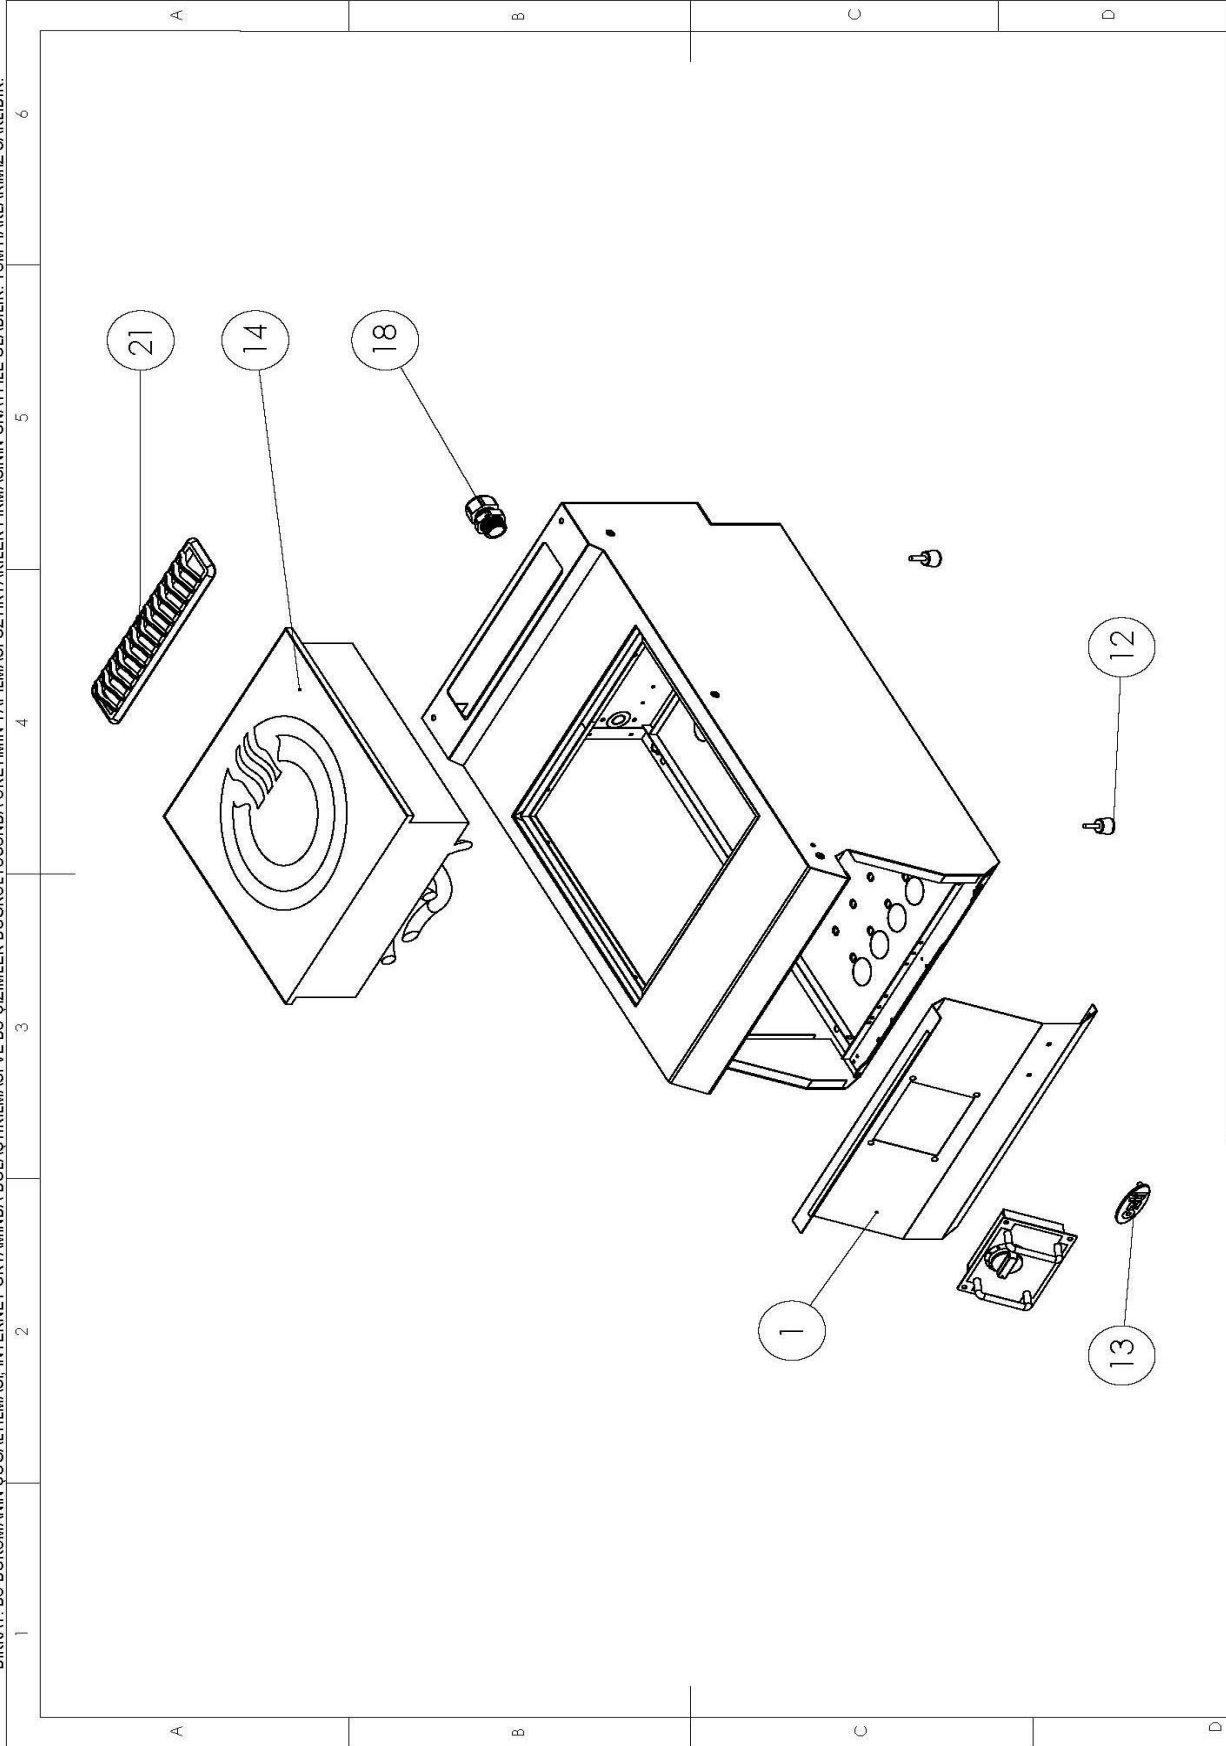

DIKKAT: BU DÖKÜMANIN COĞALTILMASI İNTERNET ORTAMINDA DOLAŞTIRILMASI VE BU ÇİZİMLER DOĞRULUSUNDA ÜRETİMİN YAPILMASI ÖZTİRYAKİLER FİRMA SININ ONAYI İLE OLABİLİR. TÜM HAKLARIMIZ SAKLIDIR.

RİSİD		BİM	İMÇA	TARİHİ	MATERİAL	TOLERANS	ÖZTİRYAKİLER	
ÇİZEN	E.BAŞTUĞ			16.09.2011		DIN 71 68	4070 INDUCTION COCAK	
KONTROL	M.HACI			16.09.2011		ORTA	PARÇA ADI	
ONAY	M.HACI			16.09.2011			T. RESİM NO	
AĞIRLIK(GR.)		23314.5	KALINLIK		REVİZYON	0	ÖLÇEK	1:50
TÜM ÖLÇÜLER mm ÇİNSİNDİR								OSI 4070

ARGE
KONTROLLÜ KOPYA

V13.01

WARNING: IT IS APPROPRIATE TO MULTIPLY, USE, DISPLAY AT COMPUTER/INTERNET AND PRODUCE THE PRODUCT WITH ITS DRAWINGS WITH THE APPROVAL OF ÖZTİRYAKİLER COMPANY. ALL RIGHTS RESERVED.