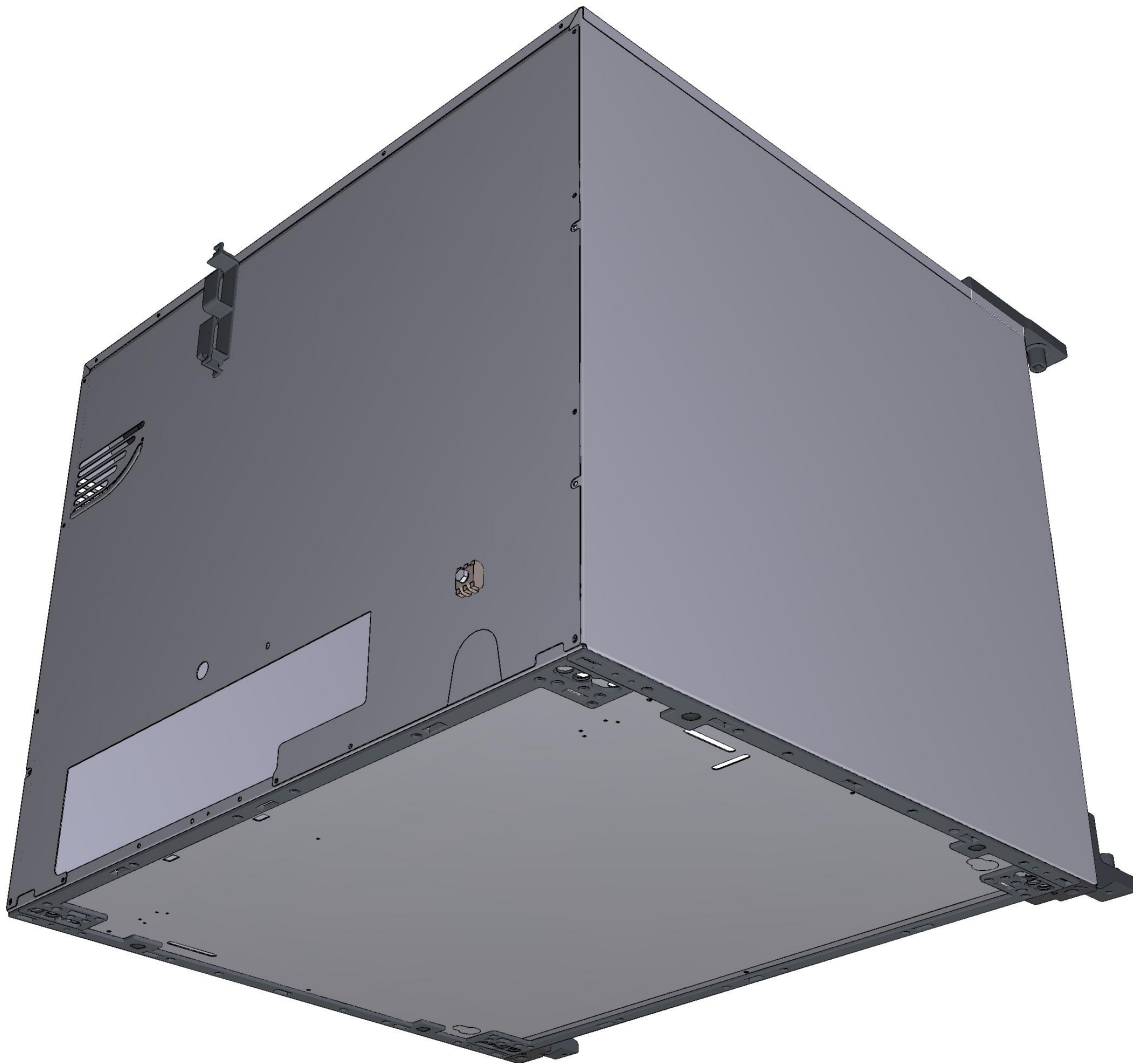

ASM3417A/0.D04 - External cover

REAR