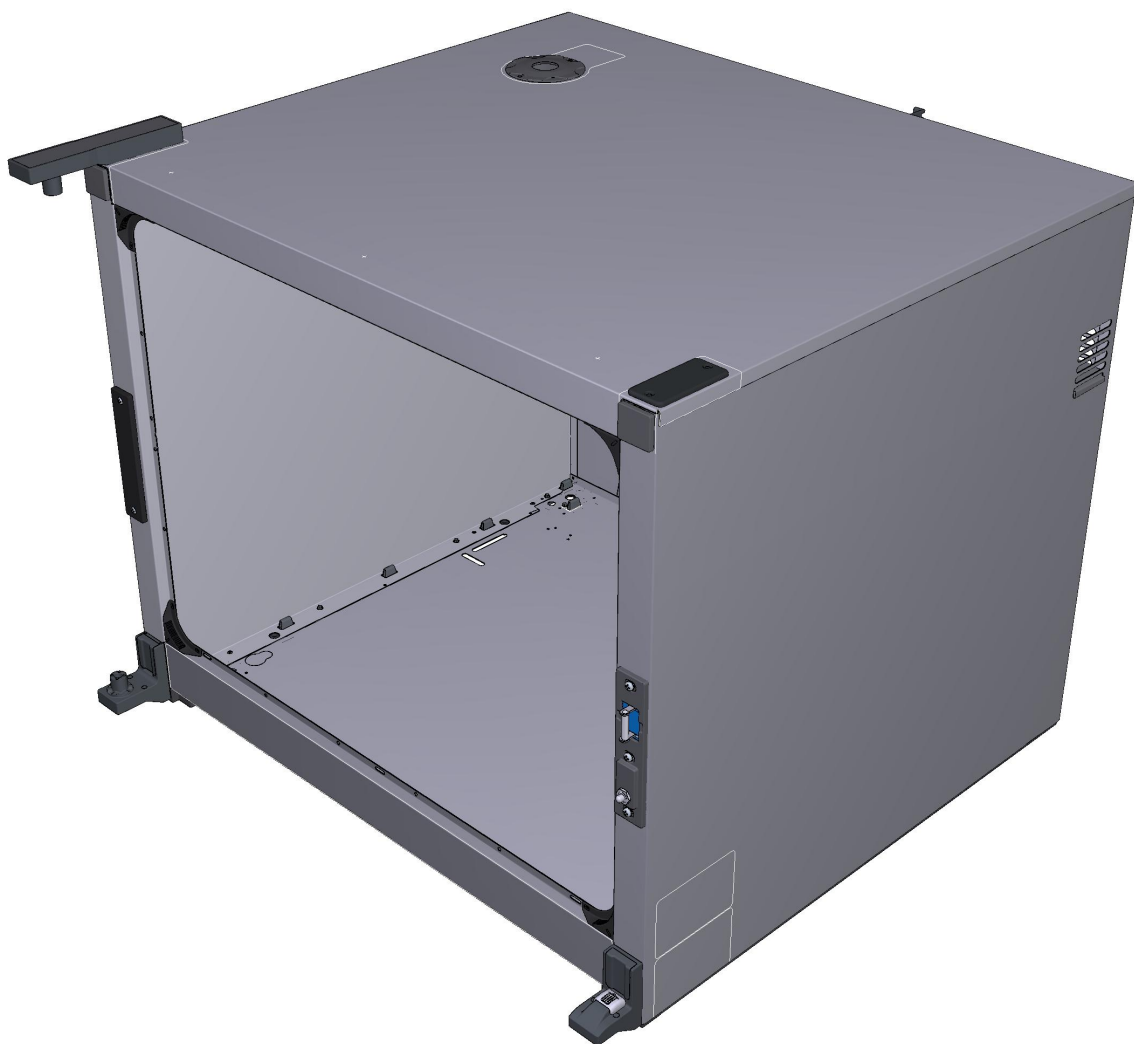

ASM3417A/0.D04 - External cover

FRONT