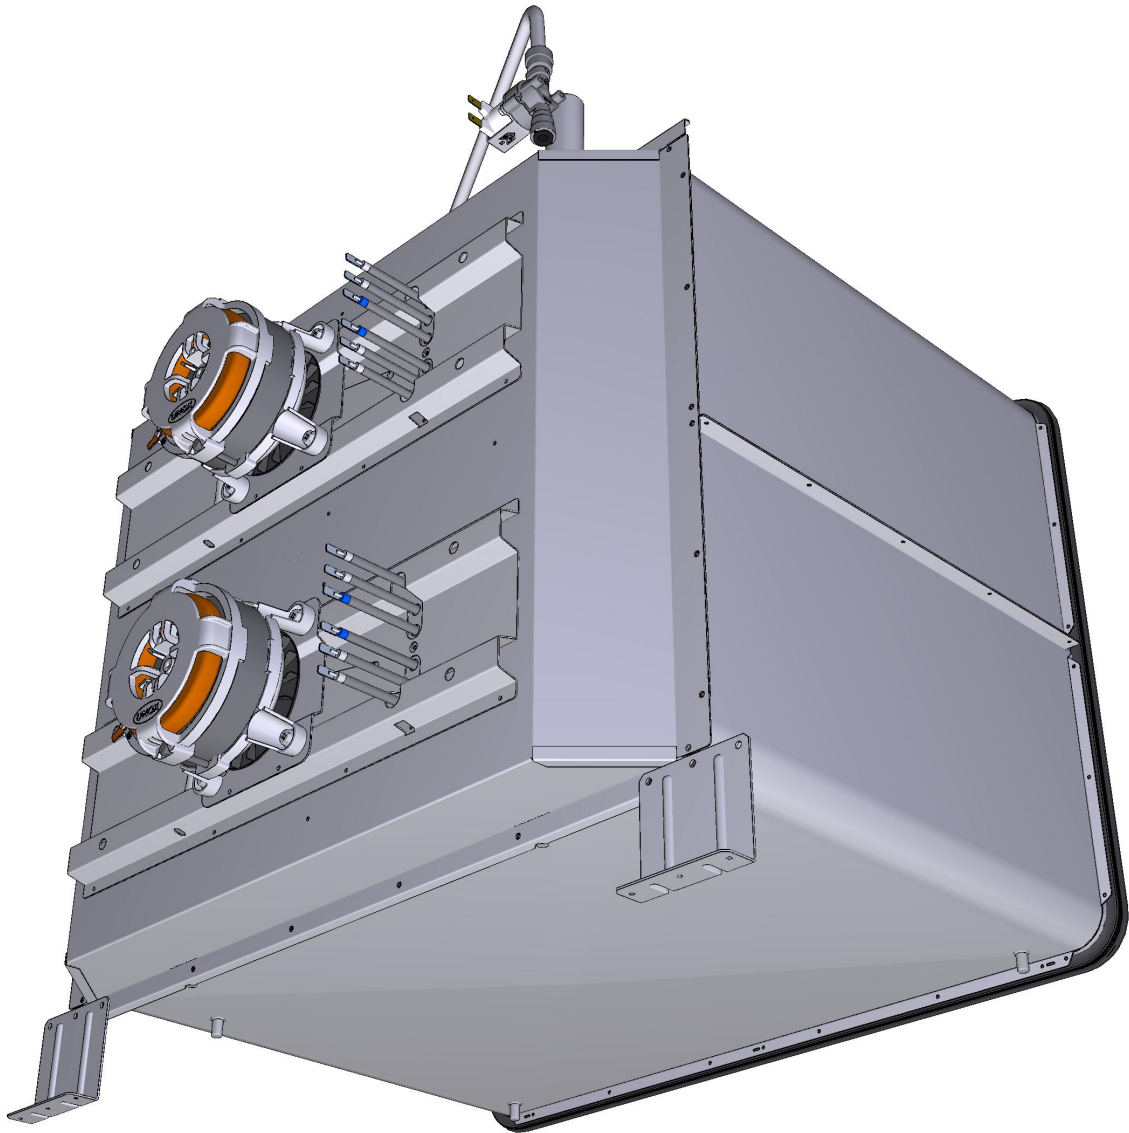

ASM3405B/0.D01 - Cooking chamber

REAR