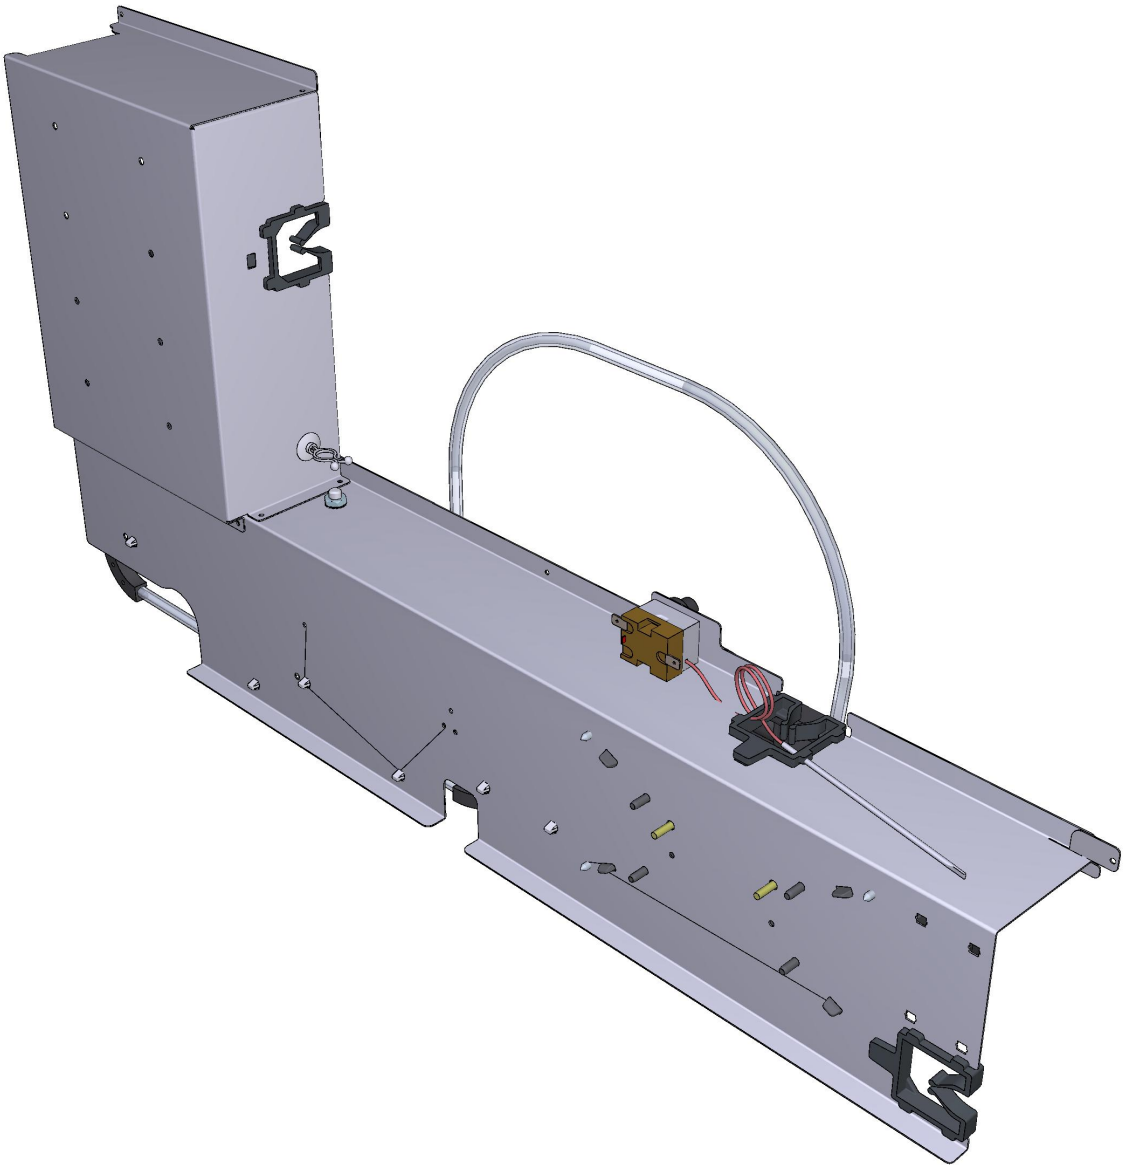

ASM3442B/0.D00 - Electrical system

FRONT