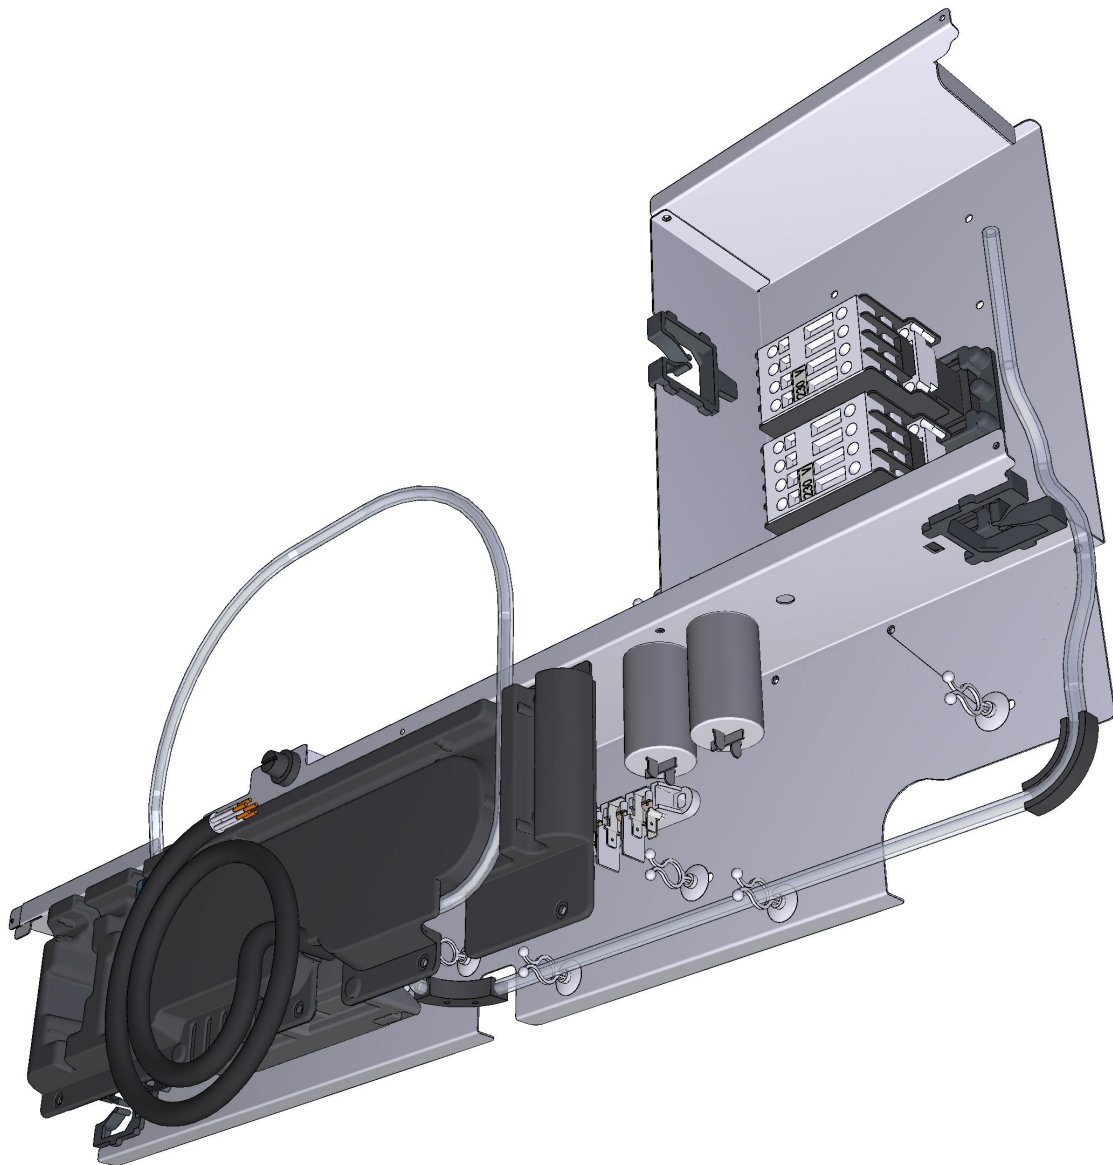

ASM3442B/0.D00 - Electrical system

REAR