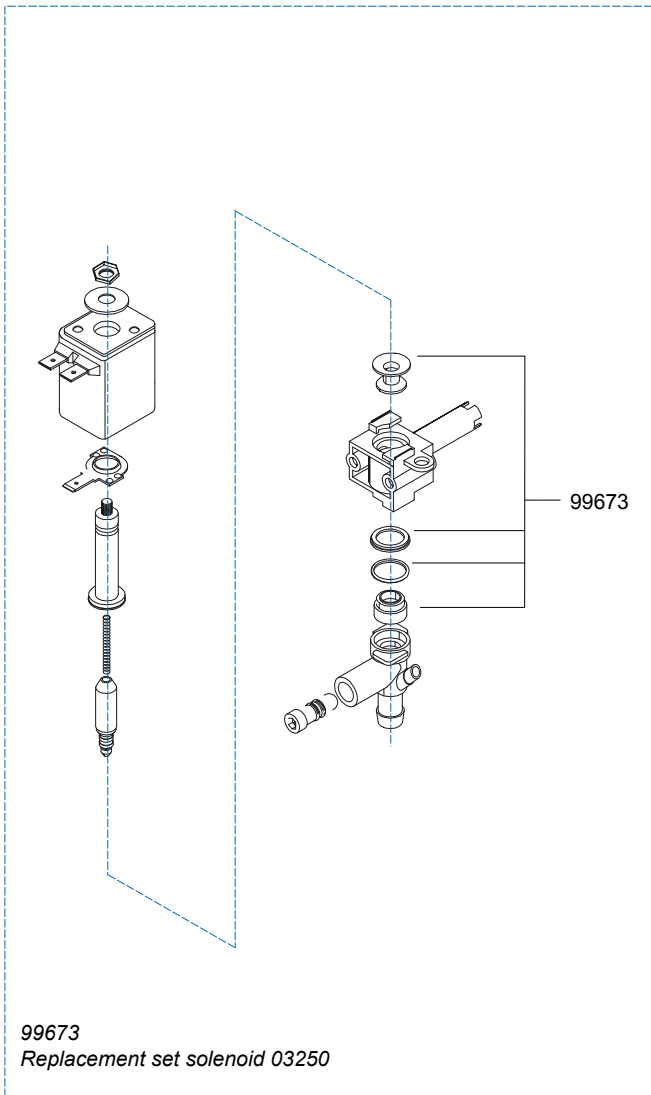

Page : 9 - 13  
 Rev : 2

Rated voltage : 1N~ 220-240V 50-60Hz 2275W

Drawer : JK  
 Date : 13-11-12

Spare Parts Info

**ANIMO**  
 www.animo.eu

\*Recomended Spare Part

Type : OPTIFRESH 2 NG  
 Articulenumber : 1001707

From mach. nr. : 3V 19362  
 Date : 07 - 2012

Page : 10 - 13  
 Rev : 2

Rated voltage : 1N~ 220-240V 50-60Hz 2275W

Drawer : JK  
 Date : 13-11-12

Spare Parts Info

**ANIMO**

www.animo.eu

Accessories

\*Recomended Spare Part

Type : OPTIFRESH 2 NG  
 Articlenumber : 1001707

From mach. nr. : 3V 19362  
 Date : 07 - 2012

Page : 11 - 13  
 Rev : 2

Rated voltage : 1N~ 220-240V 50-60Hz 2275W

Drawer : JK  
 Date : 13-11-12