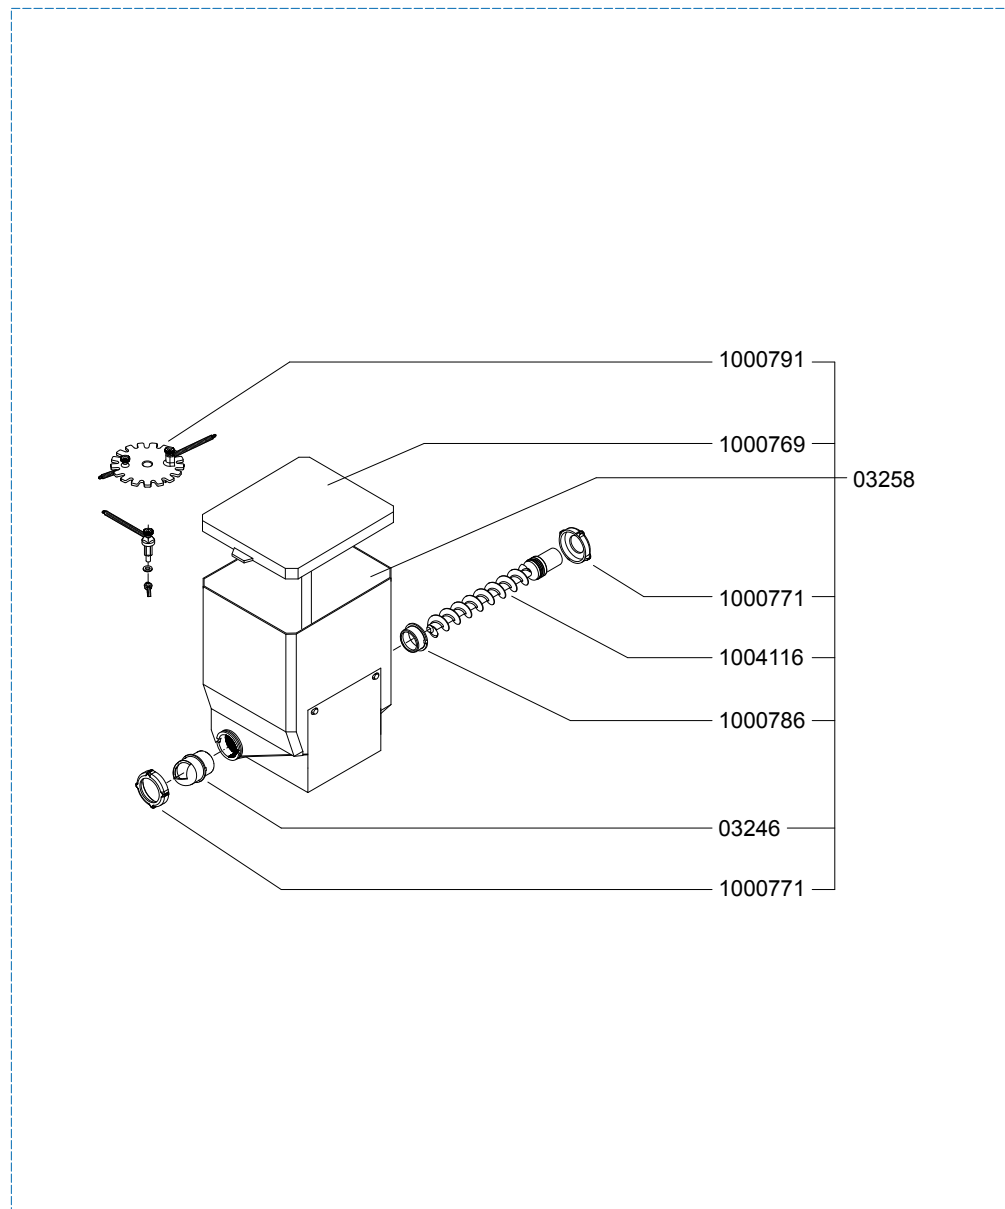

Rated voltage : 1N~ 220-240V 50-60Hz 2275W

Drawer : JK  
 Date : 13-11-12

Spare Parts Info

**ANIMO**

www.animo.eu

\*Recommended Spare Part

Type : OPTIFRESH 2 NG  
 Articlenuumber : 1001707

From mach. nr. : 3V 19362  
 Date : 07 - 2012

Page : 9 - 13  
 Rev : 2

Rated voltage : 1N~ 220-240V 50-60Hz 2275W

Drawer : JK  
 Date : 13-11-12

Spare Parts Info

**ANIMO**  
 www.animo.eu

\*Recomended Spare Part

Type : OPTIFRESH 2 NG  
 Articulenumber : 1001707