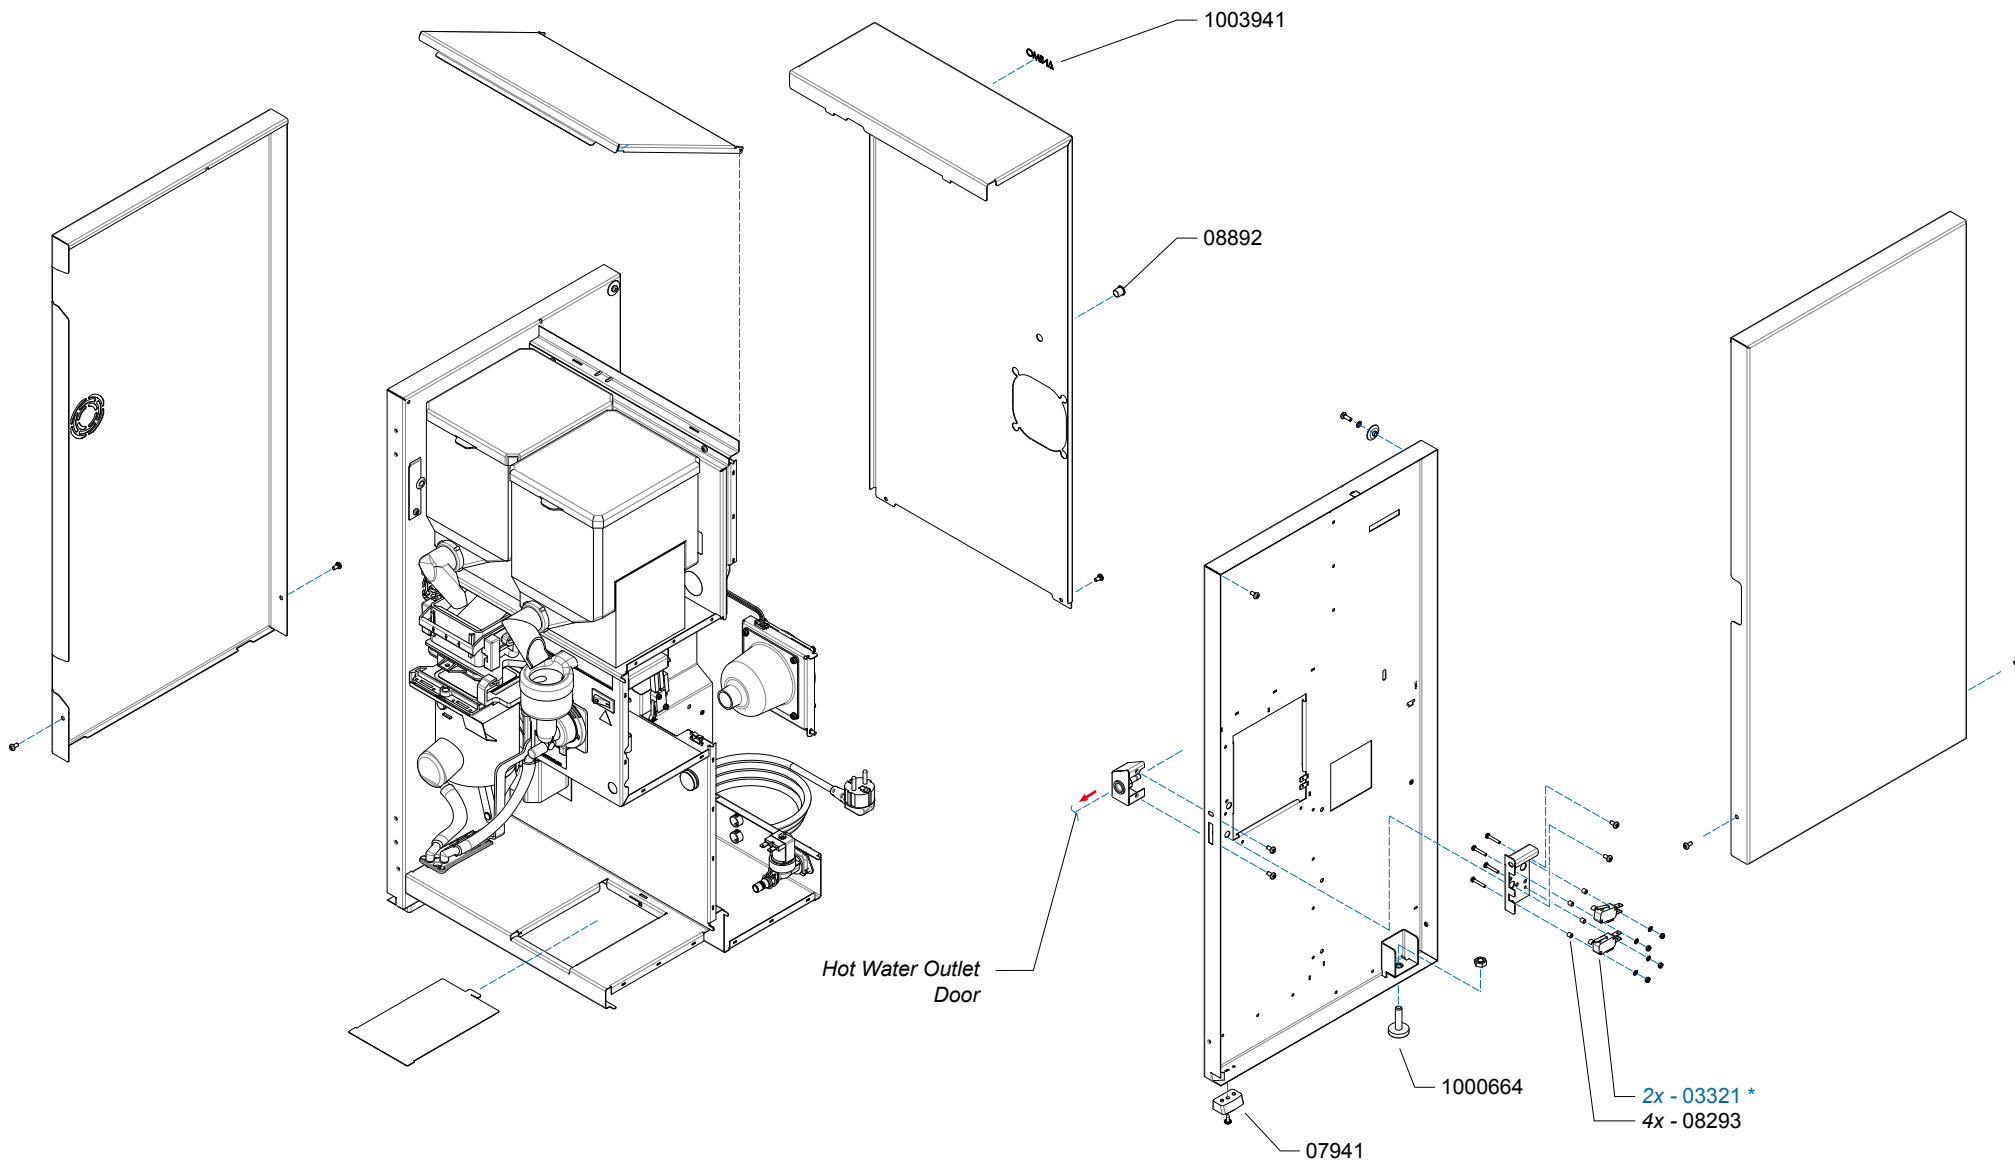

*Recomended Spare Part

Type : OPTIFRESH 2 NG Articulenumber : 1001707	From mach. nr. : 3V 19362 Date : 07 - 2012	Page : 2 - 13 Rev : 2	 www.animo.eu
Rated voltage : 1N~ 220-240V 50-60Hz 2275W	Drawer : JK Date : 13-11-12	Spare Parts Info