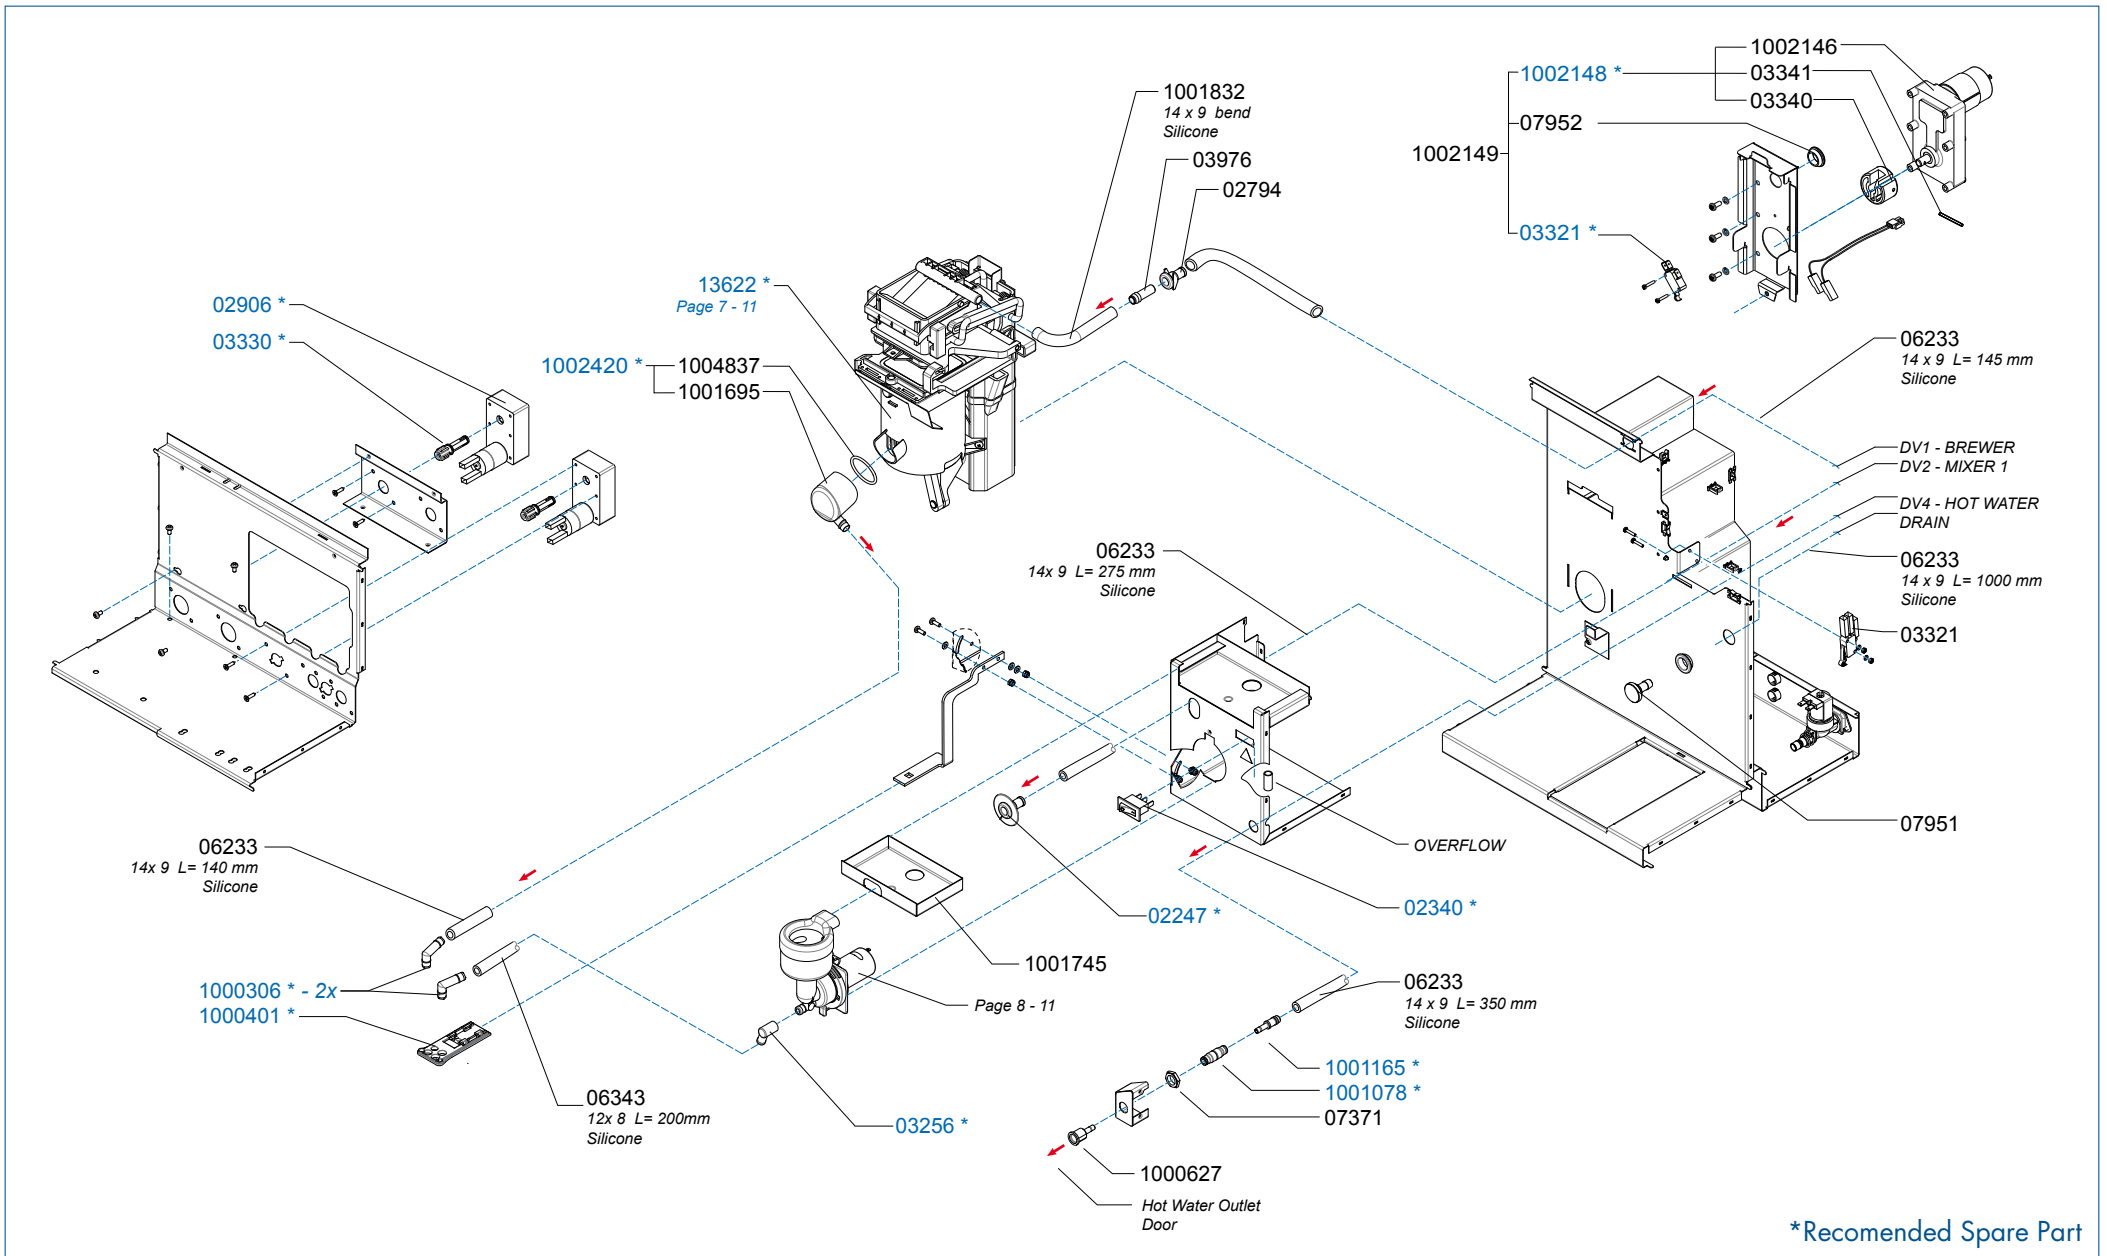

*Recommended Spare Part

Type : OPTIFRESH 2 NG Articulenumber : 1001707	From mach. nr. : 3V 19362 Date : 07 - 2012	Page : 3 - 13 Rev : 2	 www.animo.eu
Rated voltage : 1N~ 220-240V 50-60Hz 2275W	Drawer : JK Date : 13-11-12	Spare Parts Info