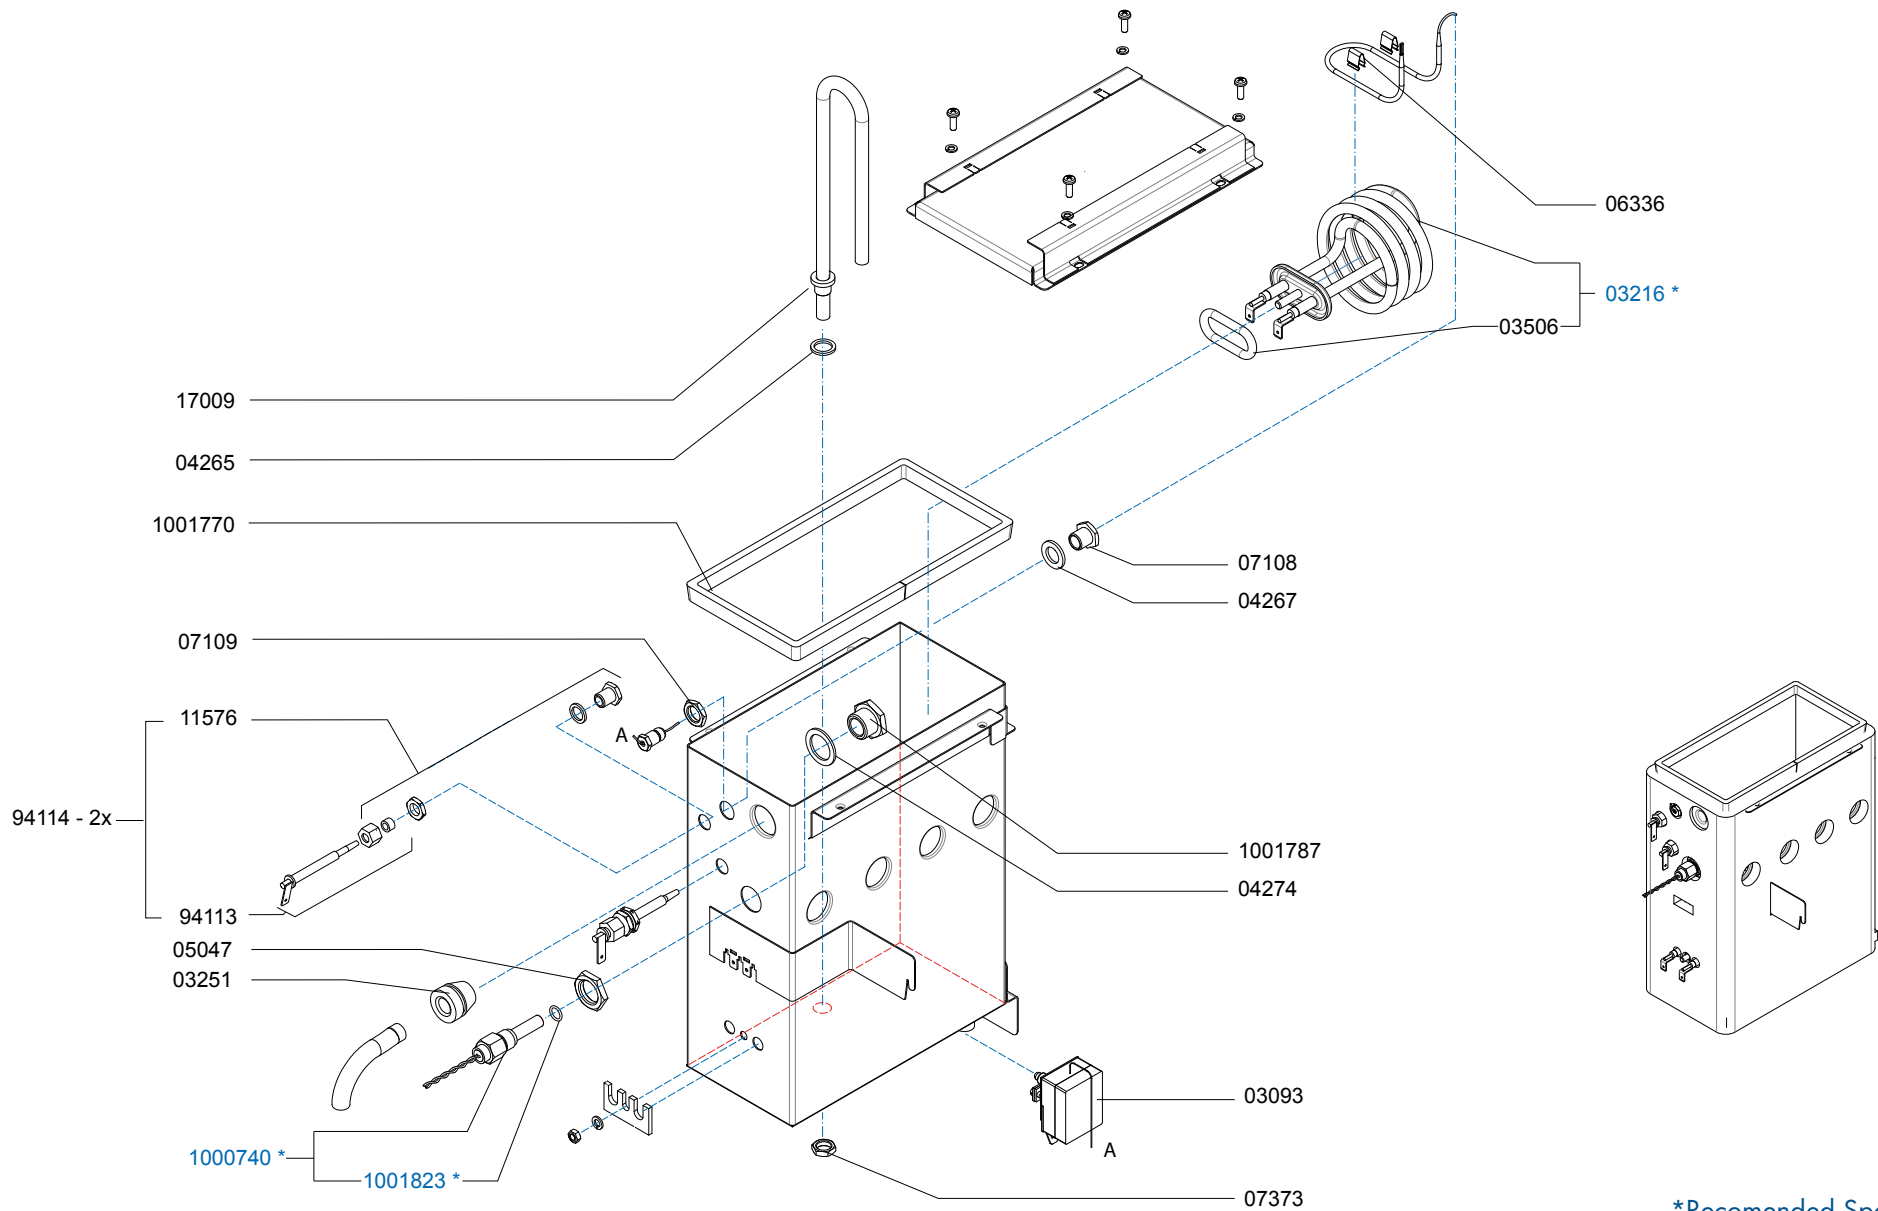

*Recomended Spare Part

Type : OPTIFRESH 2 NG
Articulenumber : 1001707

From mach. nr. : 3V 19362
Date : 07 - 2012

Page : 10 - 13
Rev : 2

Rated voltage : 1N~ 220-240V 50-60Hz 2275W

Drawer : JK
Date : 13-11-12

Spare Parts Info

ANIMO

www.animo.eu