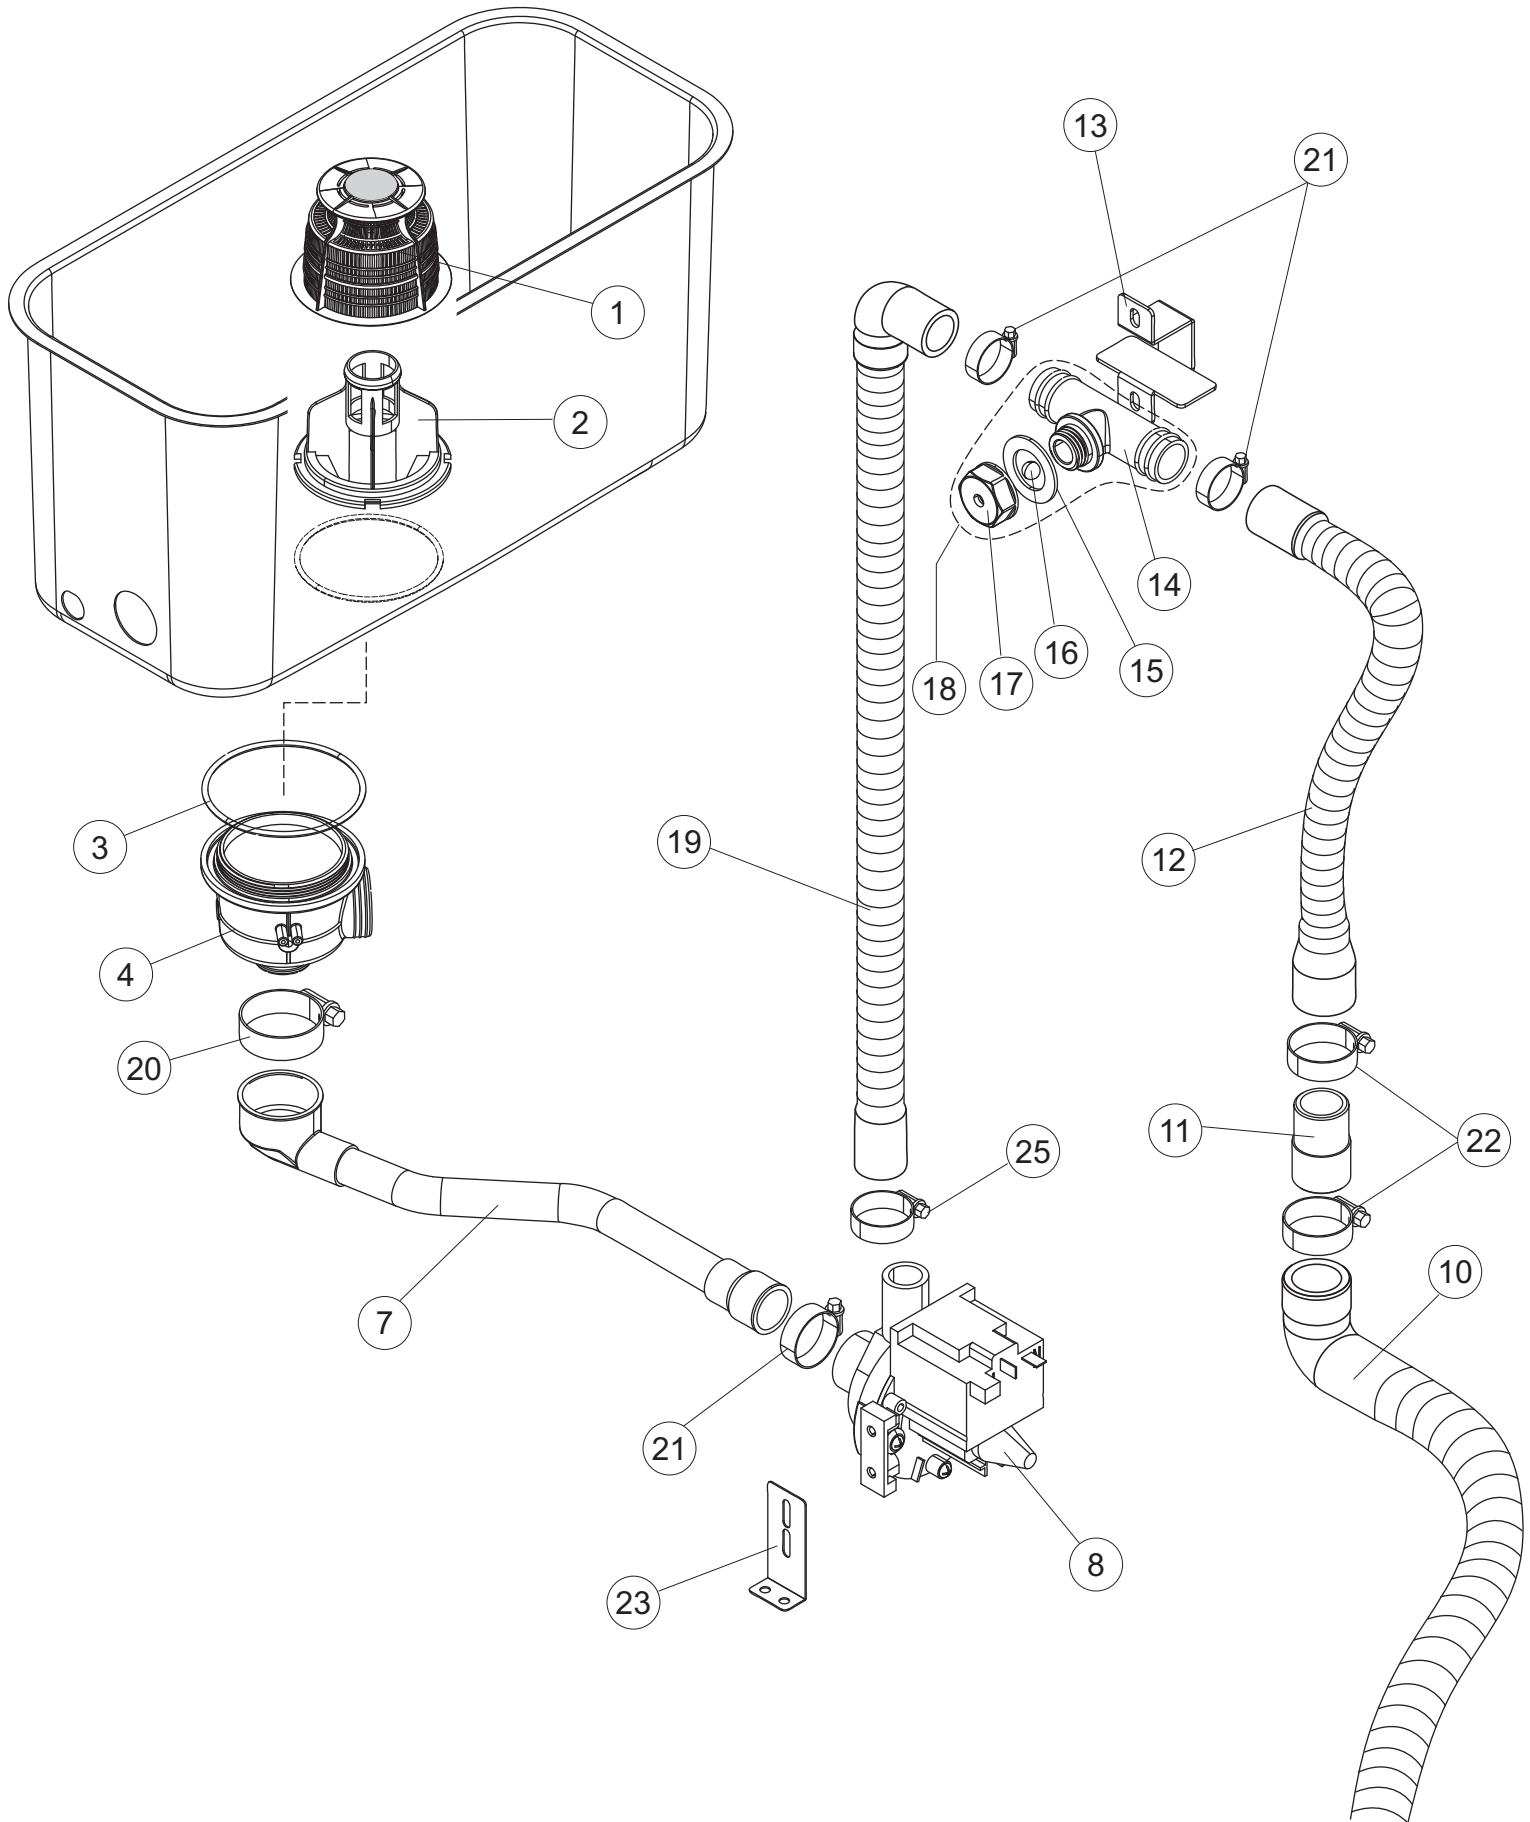

Catálogo de peças de reposição
válido do número de série 4353898 até hoje (05/11/2020)

1

3

5

6

(*) Recommended spare part.

Page	Spare part position	Spare part code no.	Old code number	Description	U.m.
1	1	67138		NOT IN PRICE-LIST	
1	2	67110		LEFT SIDE PANEL	NR
1	3	67114		NOT IN PRICE-LIST	
1	4	67122		NOT IN PRICE-LIST	
1	5	41038	C.41038	DOOR SLIDING GUIDE - UPPER FOR POT AND P AN WASHER	NR
1	6	41195	C.41195	SUPPORT BRACKET	NR
1	7	K67080		NOT IN PRICE-LIST	
1	8	4108801	C.4108801	SUPPORT BRACKET	NR
1	9	4109301	C.4109301	DOOR TIE FOR POT AND PAN WASHERS	NR
1	10	41583		DOOR GASKET	NR
1	11	41582		DOOR PACKING SUPPORT - UPPER	NR
1	12	4114501	C.4114501	SMALL PLATE FOR DOOR PIN	NR
1	13	41539		RACK SLIDE	NR
1	14	K41095		UPPER BUSH FOR DOOR TIE	NR
1	15	K80105LP		PARE-CHOCS HOOD TYPE	NR
1	16	80105	C.80105	HOOD / DOOR STOP	NR
1	17	41570		LOWER DOOR	NR
1	18	67427		NOT IN PRICE-LIST	
1	19	486078	CVI173	STAINLESS STEEL SCREW 6MAX30 T.1/2 TC	NR
1	20	41095	C.41095	UPPER BUSH FOR DOOR TIE FOR POT AND PAN WASHERS	NR
1	21	DZT7981		NOT IN PRICE-LIST	
1	22	CDI206AU		NUT - SELF-LOCK	NR
1	23	927006	DWP127	FOOT	NR
1	24	67622		BACK PANEL	NR
1	25	80871		MAGNETIC DOOR SWITCH	NR
1	26	4108701	C.4108701	DOOR BRACKET	NR
1	30	K41095		UPPER BUSH FOR DOOR TIE	NR
1	31	4113501	C.4113501	DOOR SIDE THICKNESS - DX/SX	NR
2	1	67069		NOT IN PRICE-LIST	
2	2	K67061		SEAL	NR
2	3	228014		NOT IN PRICE-LIST	
2	4	75817		ELECTRICAL CONNECTOR FOR U-SHAPED BAR	NR