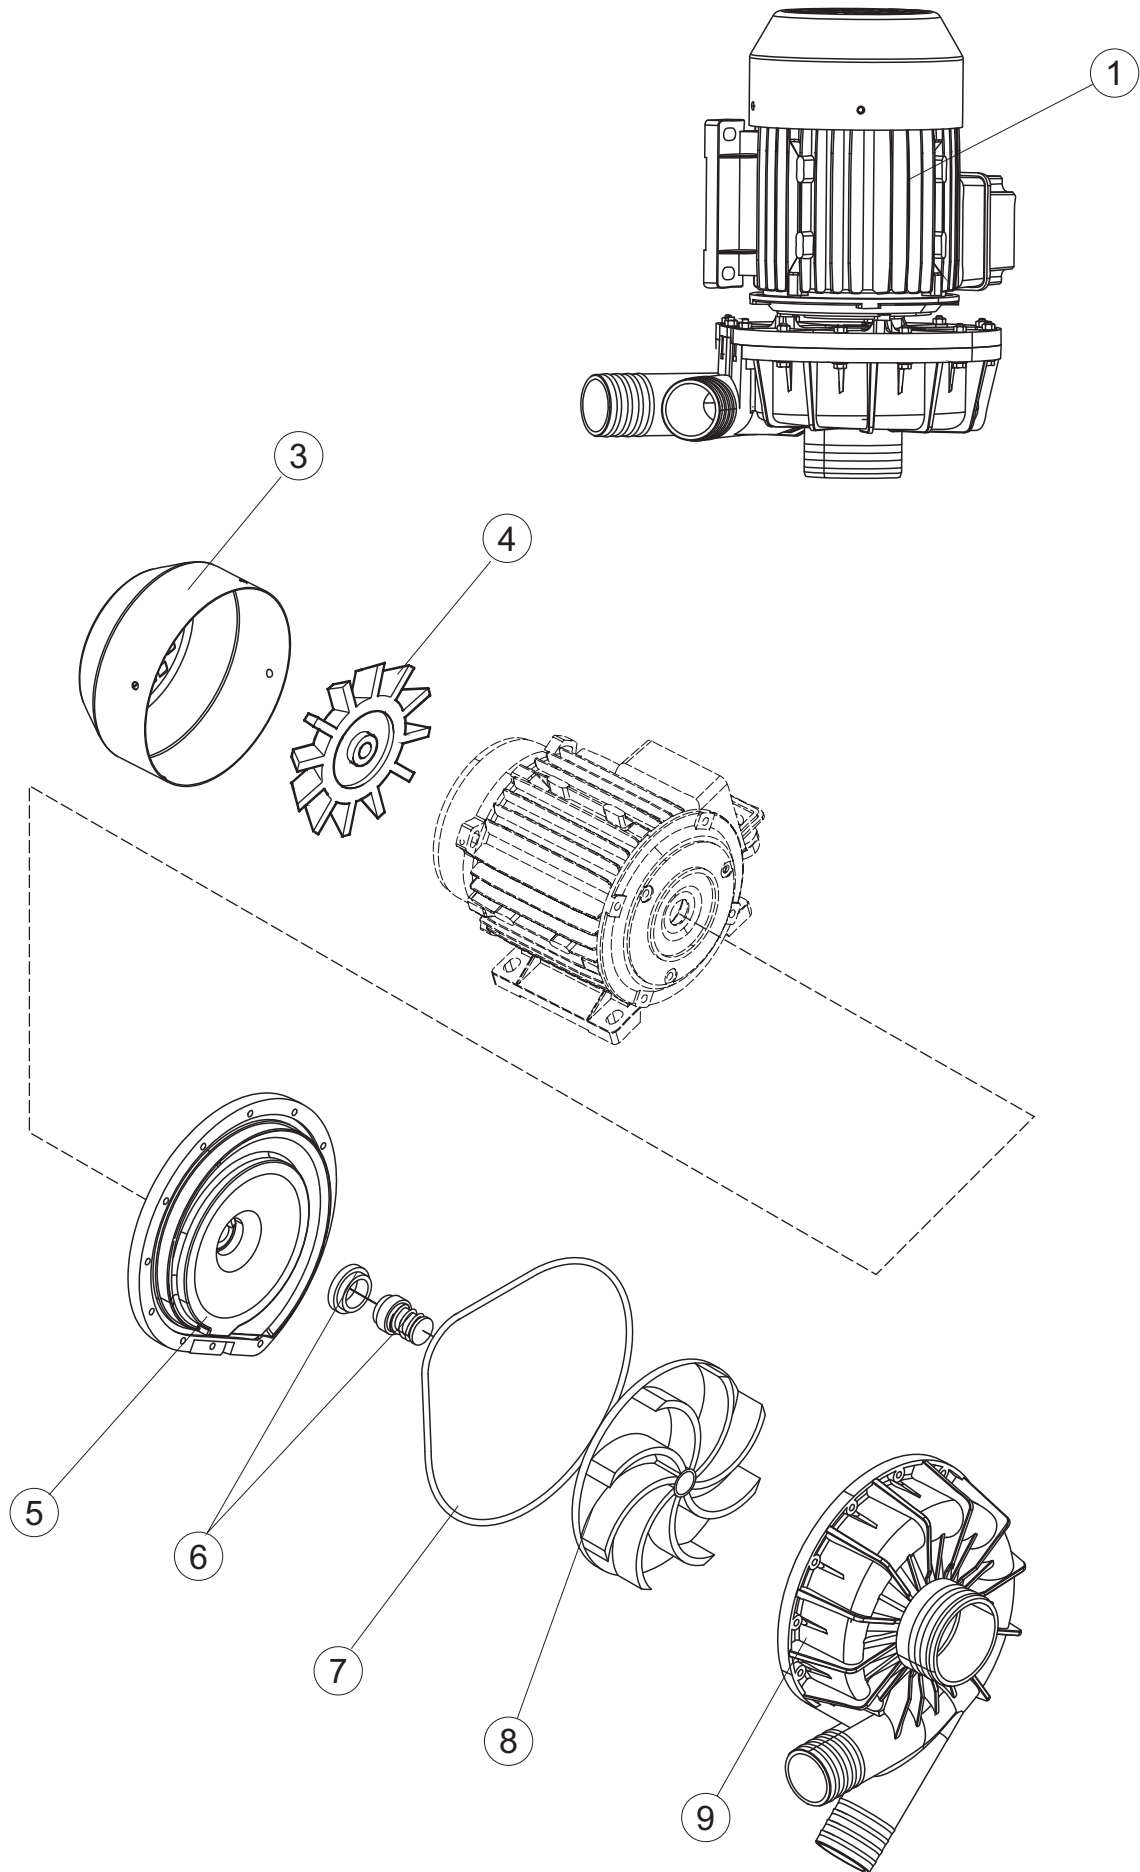

(*) Recommended spare part.

Page	Spare part position	Spare part code no.	Old code number	Description	U.m.
1	1	67138		NOT IN PRICE-LIST	
1	2	67110		LEFT SIDE PANEL	NR
1	3	67114		NOT IN PRICE-LIST	
1	4	67122		NOT IN PRICE-LIST	
1	5	41038	C.41038	DOOR SLIDING GUIDE - UPPER FOR POT AND P AN WASHER	NR
1	6	41195	C.41195	SUPPORT BRACKET	NR
1	7	K67080		NOT IN PRICE-LIST	
1	8	4108801	C.4108801	SUPPORT BRACKET	NR
1	9	4109301	C.4109301	DOOR TIE FOR POT AND PAN WASHERS	NR
1	10	41583		DOOR GASKET	NR
1	11	41582		DOOR PACKING SUPPORT - UPPER	NR
1	12	4114501	C.4114501	SMALL PLATE FOR DOOR PIN	NR
1	13	41539		RACK SLIDE	NR
1	14	K41095		UPPER BUSH FOR DOOR TIE	NR
1	15	K80105LP		PARE-CHOCS HOOD TYPE	NR
1	16	80105	C.80105	HOOD / DOOR STOP	NR
1	17	41570		LOWER DOOR	NR
1	18	67427		NOT IN PRICE-LIST	
1	19	486078	CVI173	STAINLESS STEEL SCREW 6MAX30 T.1/2 TC	NR
1	20	41095	C.41095	UPPER BUSH FOR DOOR TIE FOR POT AND PAN WASHERS	NR
1	21	DZT7981		NOT IN PRICE-LIST	
1	22	CDI206AU		NUT - SELF-LOCK	NR
1	23	927006	DWP127	FOOT	NR
1	24	67622		BACK PANEL	NR
1	25	80871		MAGNETIC DOOR SWITCH	NR
1	26	4108701	C.4108701	DOOR BRACKET	NR
1	30	K41095		UPPER BUSH FOR DOOR TIE	NR
1	31	4113501	C.4113501	DOOR SIDE THICKNESS - DX/SX	NR
2	1	67069		NOT IN PRICE-LIST	
2	2	K67061		SEAL	NR
2	3	228014		NOT IN PRICE-LIST	
2	4	75817		ELECTRICAL CONNECTOR FOR U-SHAPED BAR	NR