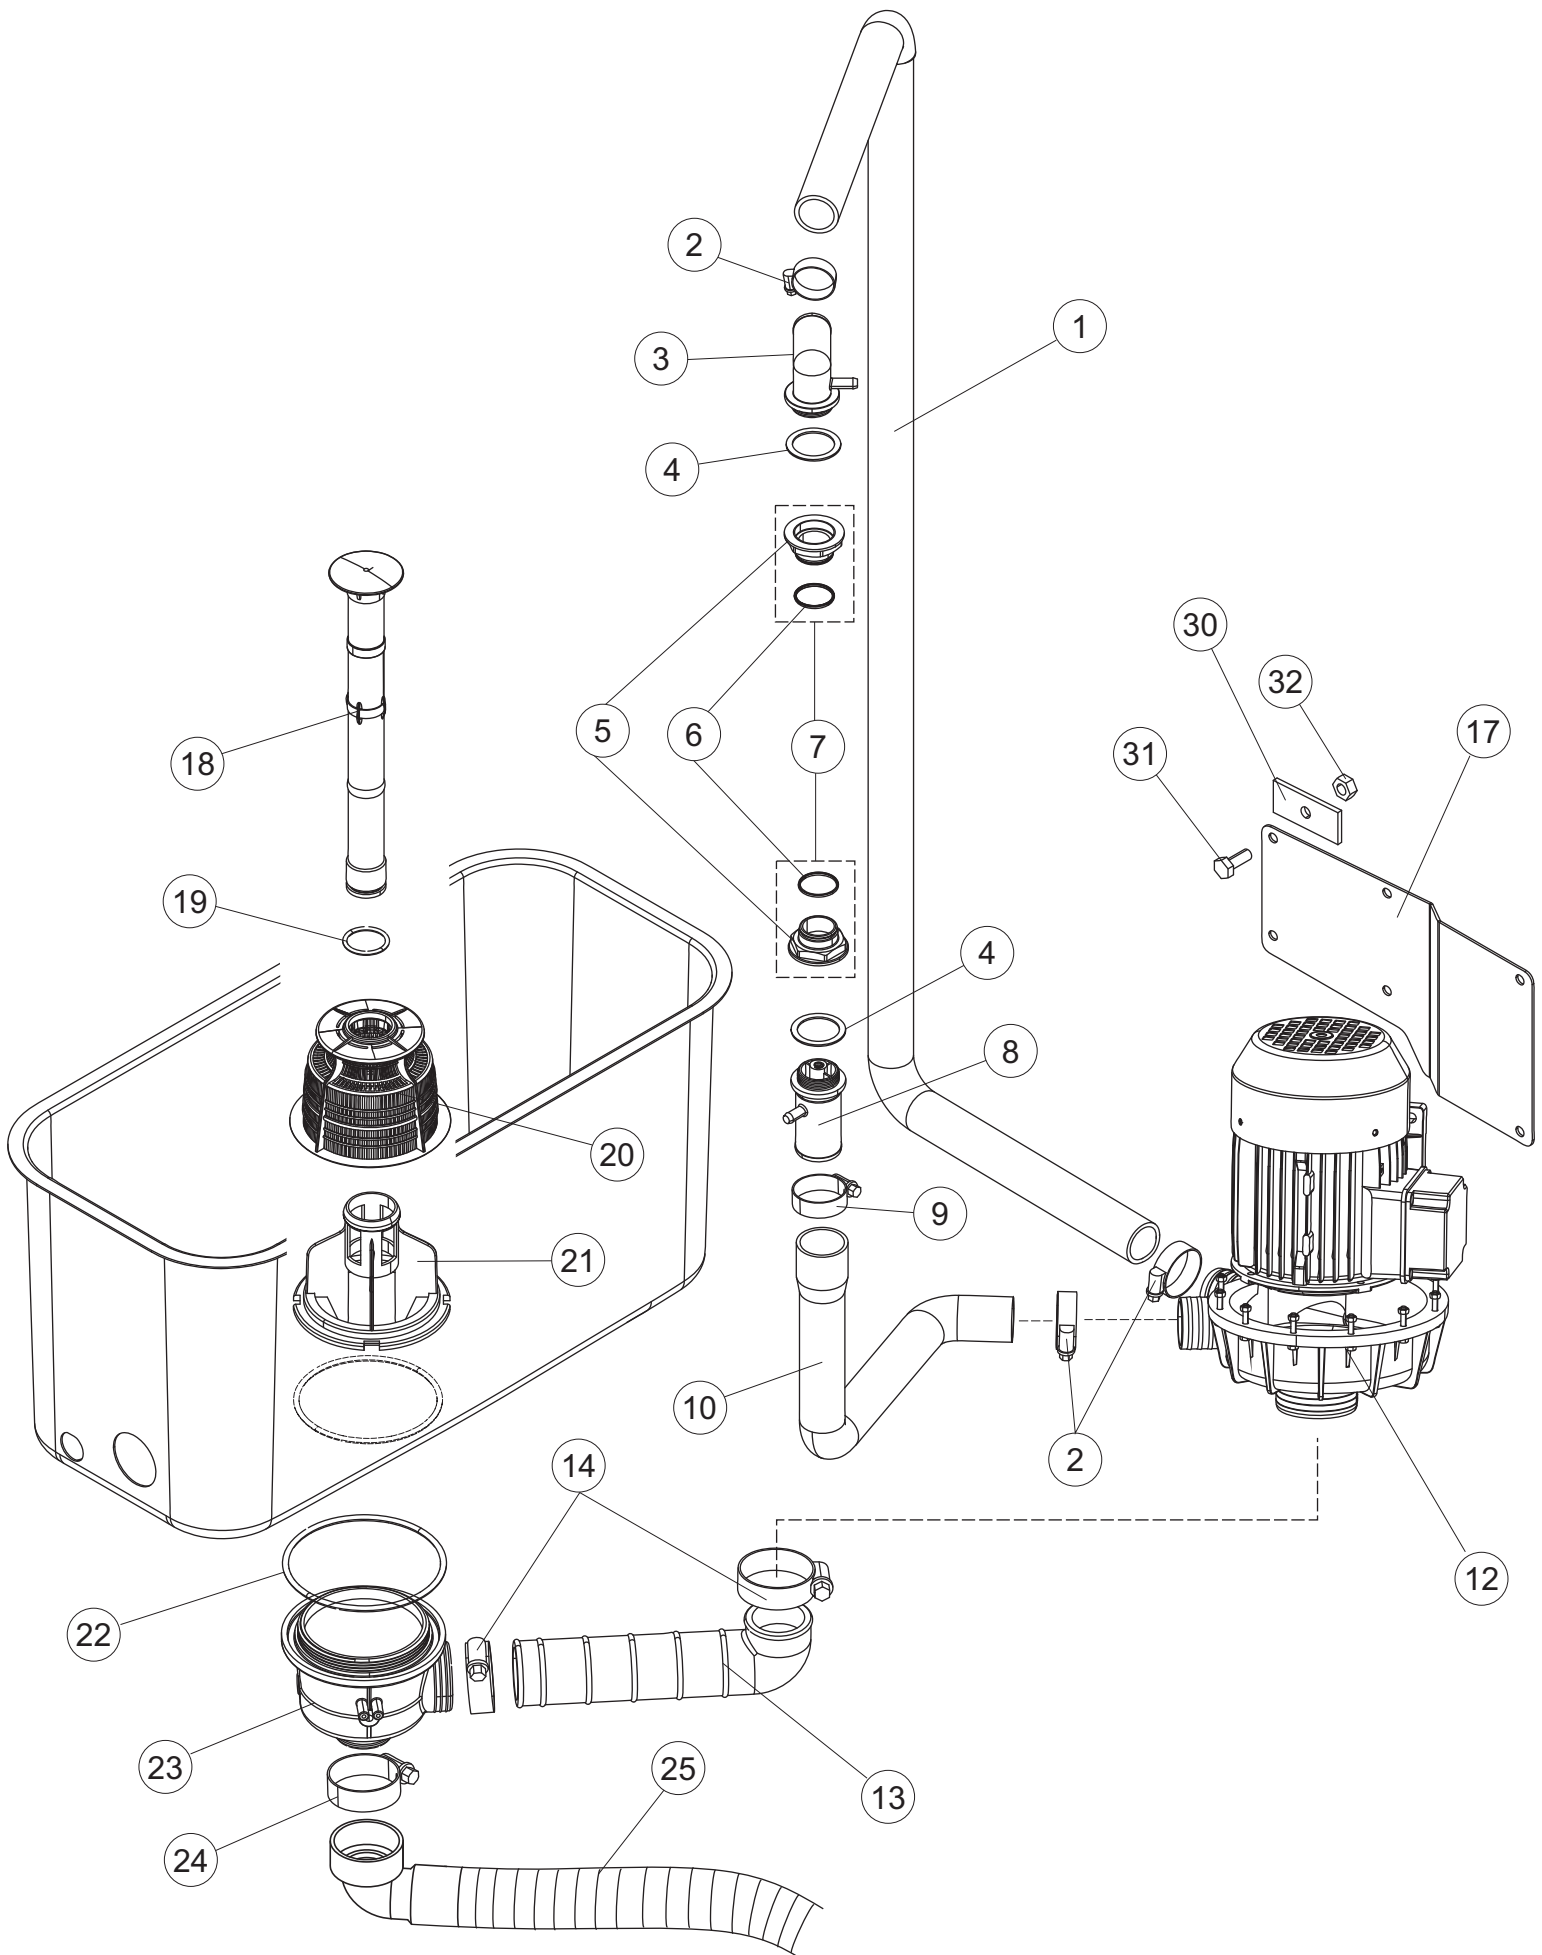

Catálogo de peças de reposição
válido do número de série 4353898 até hoje (05/11/2020)

1

3

5

6

(*) Recommended spare part.

Page	Spare part position	Spare part code no.	Old code number	Description	U.m.
1	1	67138		NOT IN PRICE-LIST	
1	2	67110		LEFT SIDE PANEL	NR
1	3	67114		NOT IN PRICE-LIST	
1	4	67122		NOT IN PRICE-LIST	
1	5	41038	C.41038	DOOR SLIDING GUIDE - UPPER FOR POT AND P AN WASHER	NR
1	6	41195	C.41195	SUPPORT BRACKET	NR
1	7	K67080		NOT IN PRICE-LIST	
1	8	4108801	C.4108801	SUPPORT BRACKET	NR
1	9	4109301	C.4109301	DOOR TIE FOR POT AND PAN WASHERS	NR
1	10	41583		DOOR GASKET	NR
1	11	41582		DOOR PACKING SUPPORT - UPPER	NR
1	12	4114501	C.4114501	SMALL PLATE FOR DOOR PIN	NR
1	13	41539		RACK SLIDE	NR
1	14	K41095		UPPER BUSH FOR DOOR TIE	NR
1	15	K80105LP		PARE-CHOCS HOOD TYPE	NR
1	16	80105	C.80105	HOOD / DOOR STOP	NR
1	17	41570		LOWER DOOR	NR
1	18	67427		NOT IN PRICE-LIST	
1	19	486078	CVI173	STAINLESS STEEL SCREW 6MAX30 T.1/2 TC	NR
1	20	41095	C.41095	UPPER BUSH FOR DOOR TIE FOR POT AND PAN WASHERS	NR
1	21	DZT7981		NOT IN PRICE-LIST	
1	22	CDI206AU		NUT - SELF-LOCK	NR
1	23	927006	DWP127	FOOT	NR
1	24	67622		BACK PANEL	NR
1	25	80871		MAGNETIC DOOR SWITCH	NR
1	26	4108701	C.4108701	DOOR BRACKET	NR
1	30	K41095		UPPER BUSH FOR DOOR TIE	NR
1	31	4113501	C.4113501	DOOR SIDE THICKNESS - DX/SX	NR
2	1	67069		NOT IN PRICE-LIST	
2	2	K67061		SEAL	NR
2	3	228014		NOT IN PRICE-LIST	
2	4	75817		ELECTRICAL CONNECTOR FOR U-SHAPED BAR	NR