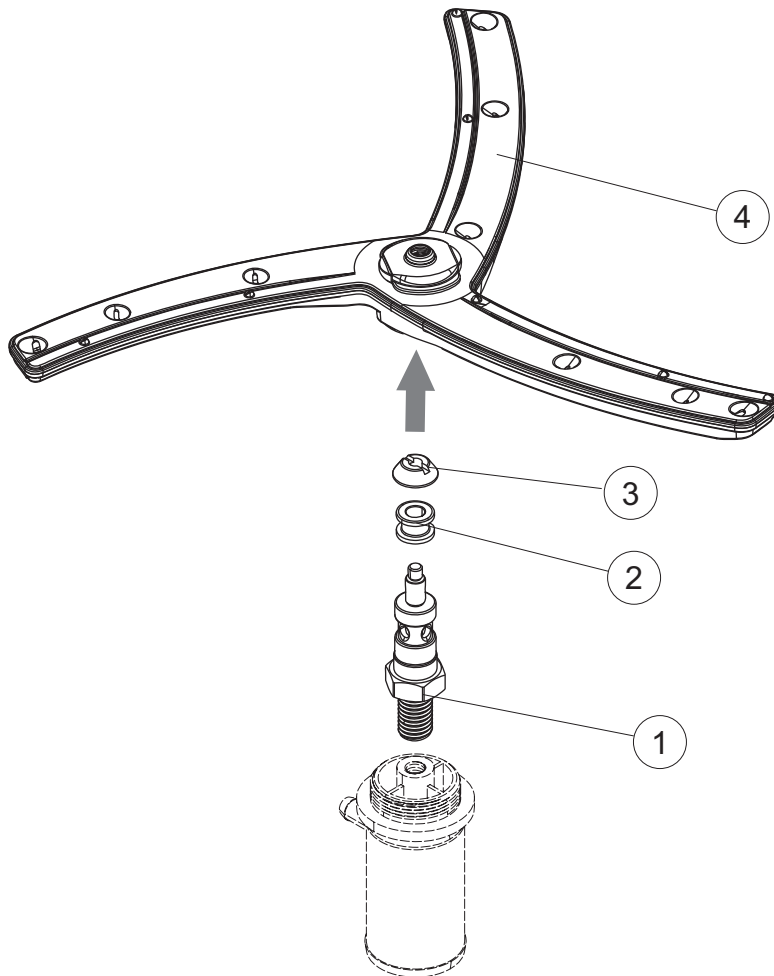

Catálogo de peças de reposição
válido do número de série 4353898 até hoje (05/11/2020)

1

3

5

6

(*) Recommended spare part.

Page	Spare part position	Spare part code no.	Old code number	Description	U.m.
1	1	67138		NOT IN PRICE-LIST	
1	2	67110		LEFT SIDE PANEL	NR
1	3	67114		NOT IN PRICE-LIST	
1	4	67122		NOT IN PRICE-LIST	
1	5	41038	C.41038	DOOR SLIDING GUIDE - UPPER FOR POT AND P AN WASHER	NR
1	6	41195	C.41195	SUPPORT BRACKET	NR
1	7	K67080		NOT IN PRICE-LIST	
1	8	4108801	C.4108801	SUPPORT BRACKET	NR
1	9	4109301	C.4109301	DOOR TIE FOR POT AND PAN WASHERS	NR
1	10	41583		DOOR GASKET	NR
1	11	41582		DOOR PACKING SUPPORT - UPPER	NR
1	12	4114501	C.4114501	SMALL PLATE FOR DOOR PIN	NR
1	13	41539		RACK SLIDE	NR
1	14	K41095		UPPER BUSH FOR DOOR TIE	NR
1	15	K80105LP		PARE-CHOCS HOOD TYPE	NR
1	16	80105	C.80105	HOOD / DOOR STOP	NR
1	17	41570		LOWER DOOR	NR
1	18	67427		NOT IN PRICE-LIST	
1	19	486078	CVI173	STAINLESS STEEL SCREW 6MAX30 T.1/2 TC	NR
1	20	41095	C.41095	UPPER BUSH FOR DOOR TIE FOR POT AND PAN WASHERS	NR
1	21	DZT7981		NOT IN PRICE-LIST	
1	22	CDI206AU		NUT - SELF-LOCK	NR
1	23	927006	DWP127	FOOT	NR
1	24	67622		BACK PANEL	NR
1	25	80871		MAGNETIC DOOR SWITCH	NR
1	26	4108701	C.4108701	DOOR BRACKET	NR
1	30	K41095		UPPER BUSH FOR DOOR TIE	NR
1	31	4113501	C.4113501	DOOR SIDE THICKNESS - DX/SX	NR
2	1	67069		NOT IN PRICE-LIST	
2	2	K67061		SEAL	NR
2	3	228014		NOT IN PRICE-LIST	
2	4	75817		ELECTRICAL CONNECTOR FOR U-SHAPED BAR	NR