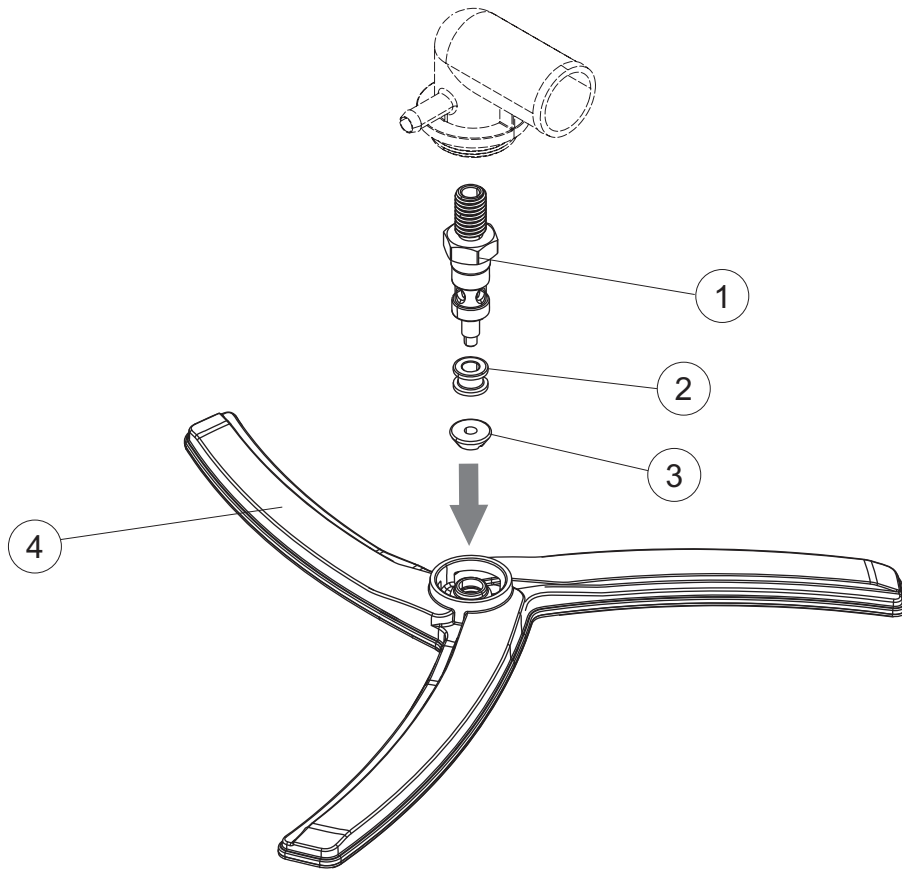

Catálogo de peças de reposição
válido do número de série 4353898 até hoje (05/11/2020)

1

3

5

6

(*) Recommended spare part.

Page	Spare part position	Spare part code no.	Old code number	Description	U.m.
1	1	67138		NOT IN PRICE-LIST	
1	2	67110		LEFT SIDE PANEL	NR
1	3	67114		NOT IN PRICE-LIST	
1	4	67122		NOT IN PRICE-LIST	
1	5	41038	C.41038	DOOR SLIDING GUIDE - UPPER FOR POT AND P AN WASHER	NR
1	6	41195	C.41195	SUPPORT BRACKET	NR
1	7	K67080		NOT IN PRICE-LIST	
1	8	4108801	C.4108801	SUPPORT BRACKET	NR
1	9	4109301	C.4109301	DOOR TIE FOR POT AND PAN WASHERS	NR
1	10	41583		DOOR GASKET	NR
1	11	41582		DOOR PACKING SUPPORT - UPPER	NR
1	12	4114501	C.4114501	SMALL PLATE FOR DOOR PIN	NR
1	13	41539		RACK SLIDE	NR
1	14	K41095		UPPER BUSH FOR DOOR TIE	NR
1	15	K80105LP		PARE-CHOCS HOOD TYPE	NR
1	16	80105	C.80105	HOOD / DOOR STOP	NR
1	17	41570		LOWER DOOR	NR
1	18	67427		NOT IN PRICE-LIST	
1	19	486078	CVI173	STAINLESS STEEL SCREW 6MAX30 T.1/2 TC	NR
1	20	41095	C.41095	UPPER BUSH FOR DOOR TIE FOR POT AND PAN WASHERS	NR
1	21	DZT7981		NOT IN PRICE-LIST	
1	22	CDI206AU		NUT - SELF-LOCK	NR
1	23	927006	DWP127	FOOT	NR
1	24	67622		BACK PANEL	NR
1	25	80871		MAGNETIC DOOR SWITCH	NR
1	26	4108701	C.4108701	DOOR BRACKET	NR
1	30	K41095		UPPER BUSH FOR DOOR TIE	NR
1	31	4113501	C.4113501	DOOR SIDE THICKNESS - DX/SX	NR
2	1	67069		NOT IN PRICE-LIST	
2	2	K67061		SEAL	NR
2	3	228014		NOT IN PRICE-LIST	
2	4	75817		ELECTRICAL CONNECTOR FOR U-SHAPED BAR	NR