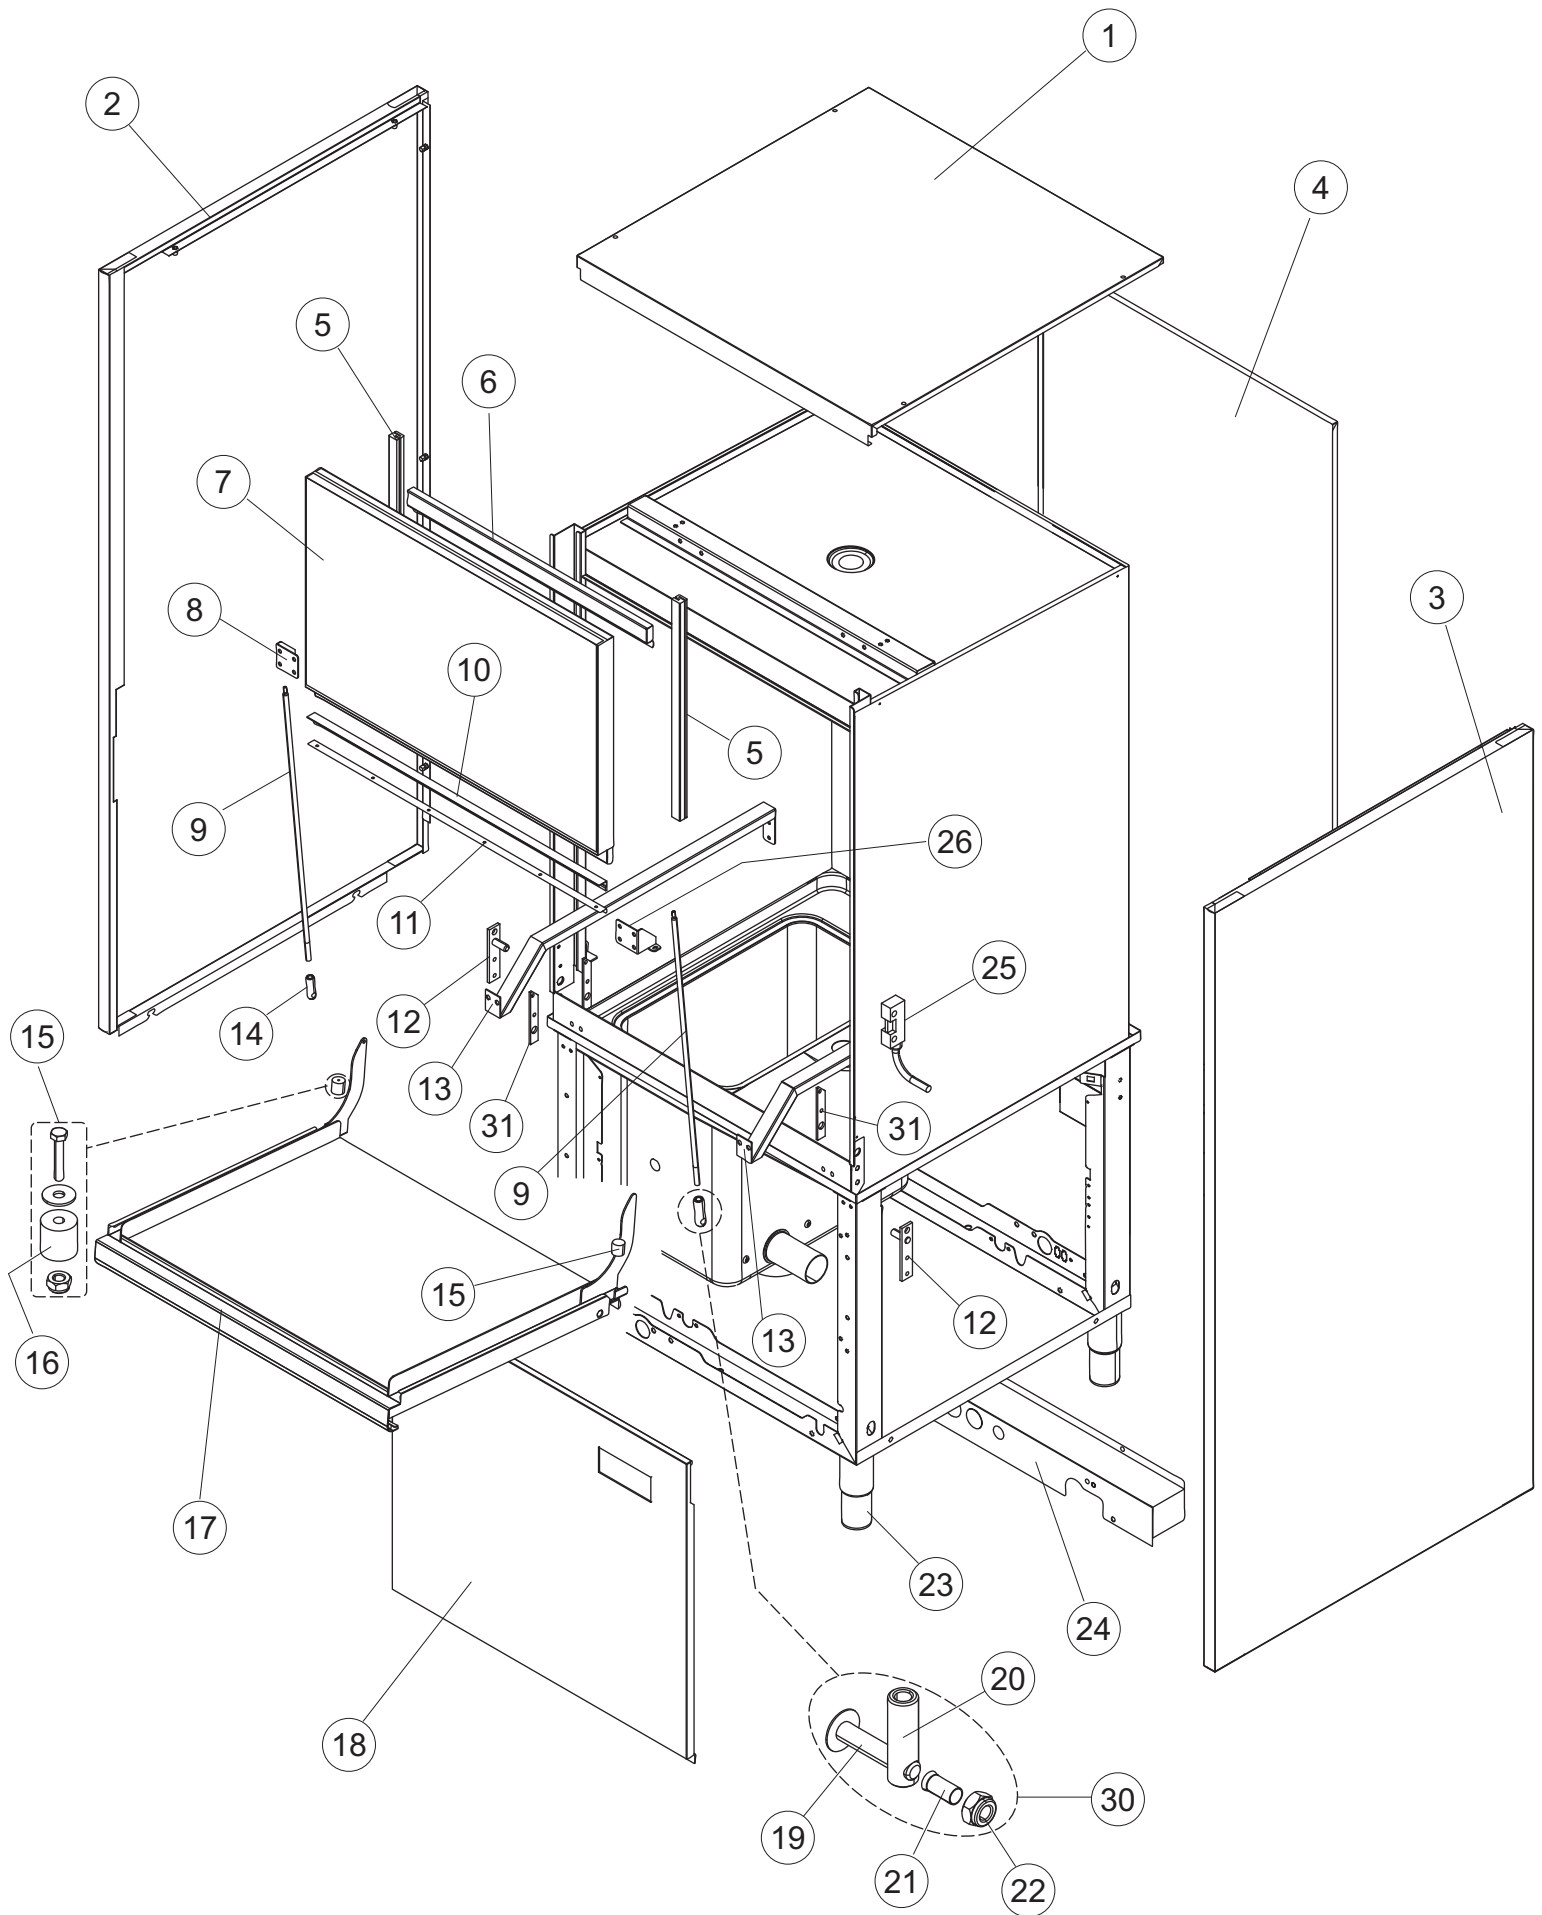

Catálogo de peças de reposição
válido do número de série 4353898 até hoje (05/11/2020)

1

3

5

6

(*) Recommended spare part.

Page	Spare part position	Spare part code no.	Old code number	Description	U.m.
1	1	67138		NOT IN PRICE-LIST	
1	2	67110		LEFT SIDE PANEL	NR
1	3	67114		NOT IN PRICE-LIST	
1	4	67122		NOT IN PRICE-LIST	
1	5	41038	C.41038	DOOR SLIDING GUIDE - UPPER FOR POT AND P AN WASHER	NR
1	6	41195	C.41195	SUPPORT BRACKET	NR
1	7	K67080		NOT IN PRICE-LIST	
1	8	4108801	C.4108801	SUPPORT BRACKET	NR
1	9	4109301	C.4109301	DOOR TIE FOR POT AND PAN WASHERS	NR
1	10	41583		DOOR GASKET	NR
1	11	41582		DOOR PACKING SUPPORT - UPPER	NR
1	12	4114501	C.4114501	SMALL PLATE FOR DOOR PIN	NR
1	13	41539		RACK SLIDE	NR
1	14	K41095		UPPER BUSH FOR DOOR TIE	NR
1	15	K80105LP		PARE-CHOCS HOOD TYPE	NR
1	16	80105	C.80105	HOOD / DOOR STOP	NR
1	17	41570		LOWER DOOR	NR
1	18	67427		NOT IN PRICE-LIST	
1	19	486078	CVI173	STAINLESS STEEL SCREW 6MAX30 T.1/2 TC	NR
1	20	41095	C.41095	UPPER BUSH FOR DOOR TIE FOR POT AND PAN WASHERS	NR
1	21	DZT7981		NOT IN PRICE-LIST	
1	22	CDI206AU		NUT - SELF-LOCK	NR
1	23	927006	DWP127	FOOT	NR
1	24	67622		BACK PANEL	NR
1	25	80871		MAGNETIC DOOR SWITCH	NR
1	26	4108701	C.4108701	DOOR BRACKET	NR
1	30	K41095		UPPER BUSH FOR DOOR TIE	NR
1	31	4113501	C.4113501	DOOR SIDE THICKNESS - DX/SX	NR
2	1	67069		NOT IN PRICE-LIST	
2	2	K67061		SEAL	NR
2	3	228014		NOT IN PRICE-LIST	
2	4	75817		ELECTRICAL CONNECTOR FOR U-SHAPED BAR	NR