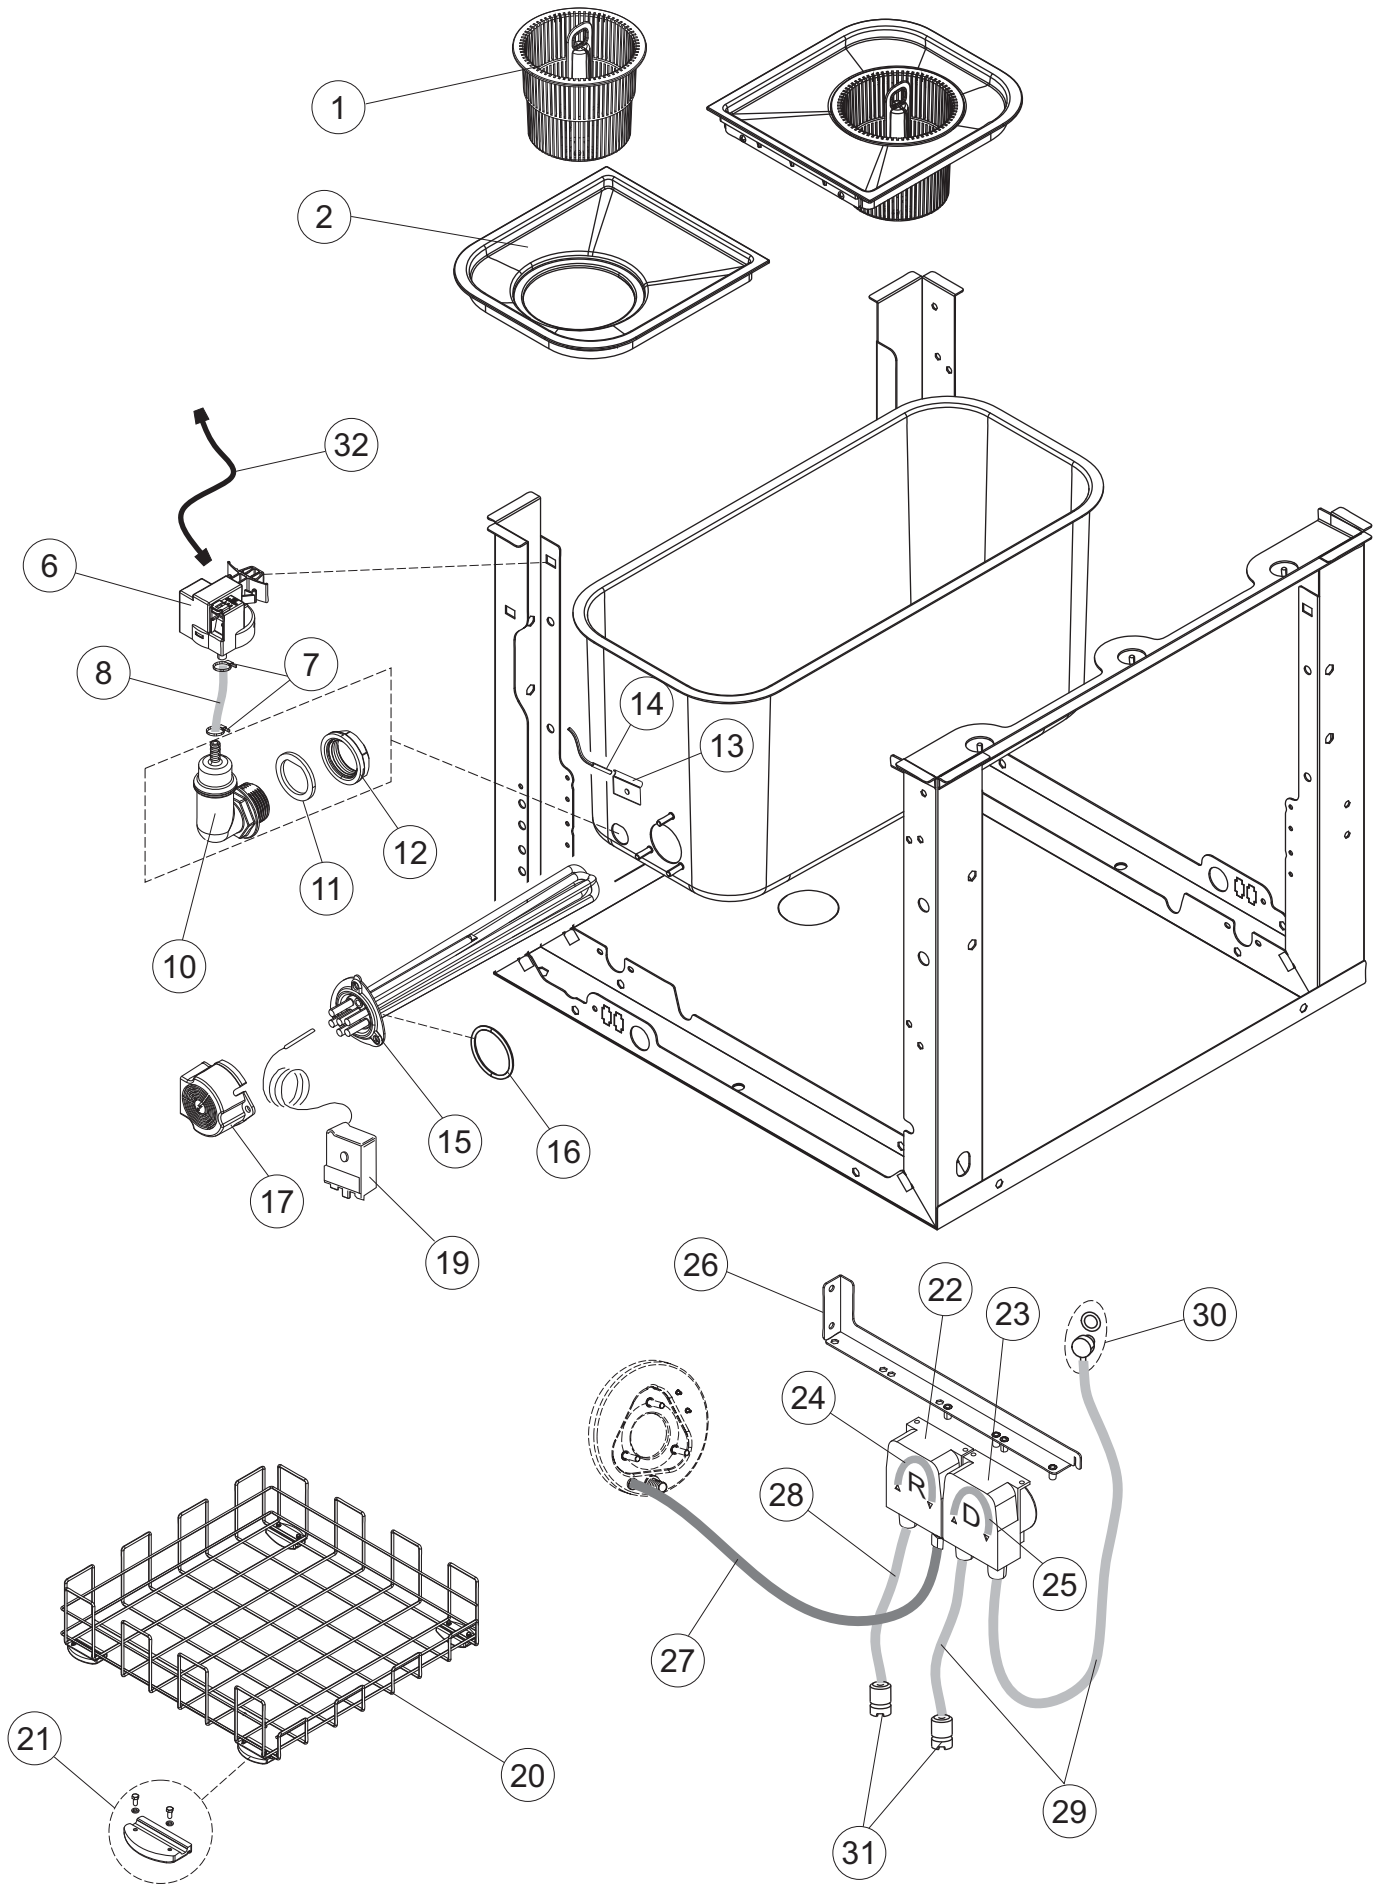

Catálogo de peças de reposição
válido do número de série 4353898 até hoje (05/11/2020)

1

3

5

6

(*) Recommended spare part.

Page	Spare part position	Spare part code no.	Old code number	Description	U.m.
1	1	67138		NOT IN PRICE-LIST	
1	2	67110		LEFT SIDE PANEL	NR
1	3	67114		NOT IN PRICE-LIST	
1	4	67122		NOT IN PRICE-LIST	
1	5	41038	C.41038	DOOR SLIDING GUIDE - UPPER FOR POT AND P AN WASHER	NR
1	6	41195	C.41195	SUPPORT BRACKET	NR
1	7	K67080		NOT IN PRICE-LIST	
1	8	4108801	C.4108801	SUPPORT BRACKET	NR
1	9	4109301	C.4109301	DOOR TIE FOR POT AND PAN WASHERS	NR
1	10	41583		DOOR GASKET	NR
1	11	41582		DOOR PACKING SUPPORT - UPPER	NR
1	12	4114501	C.4114501	SMALL PLATE FOR DOOR PIN	NR
1	13	41539		RACK SLIDE	NR
1	14	K41095		UPPER BUSH FOR DOOR TIE	NR
1	15	K80105LP		PARE-CHOCS HOOD TYPE	NR
1	16	80105	C.80105	HOOD / DOOR STOP	NR
1	17	41570		LOWER DOOR	NR
1	18	67427		NOT IN PRICE-LIST	
1	19	486078	CVI173	STAINLESS STEEL SCREW 6MAX30 T.1/2 TC	NR
1	20	41095	C.41095	UPPER BUSH FOR DOOR TIE FOR POT AND PAN WASHERS	NR
1	21	DZT7981		NOT IN PRICE-LIST	
1	22	CDI206AU		NUT - SELF-LOCK	NR
1	23	927006	DWP127	FOOT	NR
1	24	67622		BACK PANEL	NR
1	25	80871		MAGNETIC DOOR SWITCH	NR
1	26	4108701	C.4108701	DOOR BRACKET	NR
1	30	K41095		UPPER BUSH FOR DOOR TIE	NR
1	31	4113501	C.4113501	DOOR SIDE THICKNESS - DX/SX	NR
2	1	67069		NOT IN PRICE-LIST	
2	2	K67061		SEAL	NR
2	3	228014		NOT IN PRICE-LIST	
2	4	75817		ELECTRICAL CONNECTOR FOR U-SHAPED BAR	NR