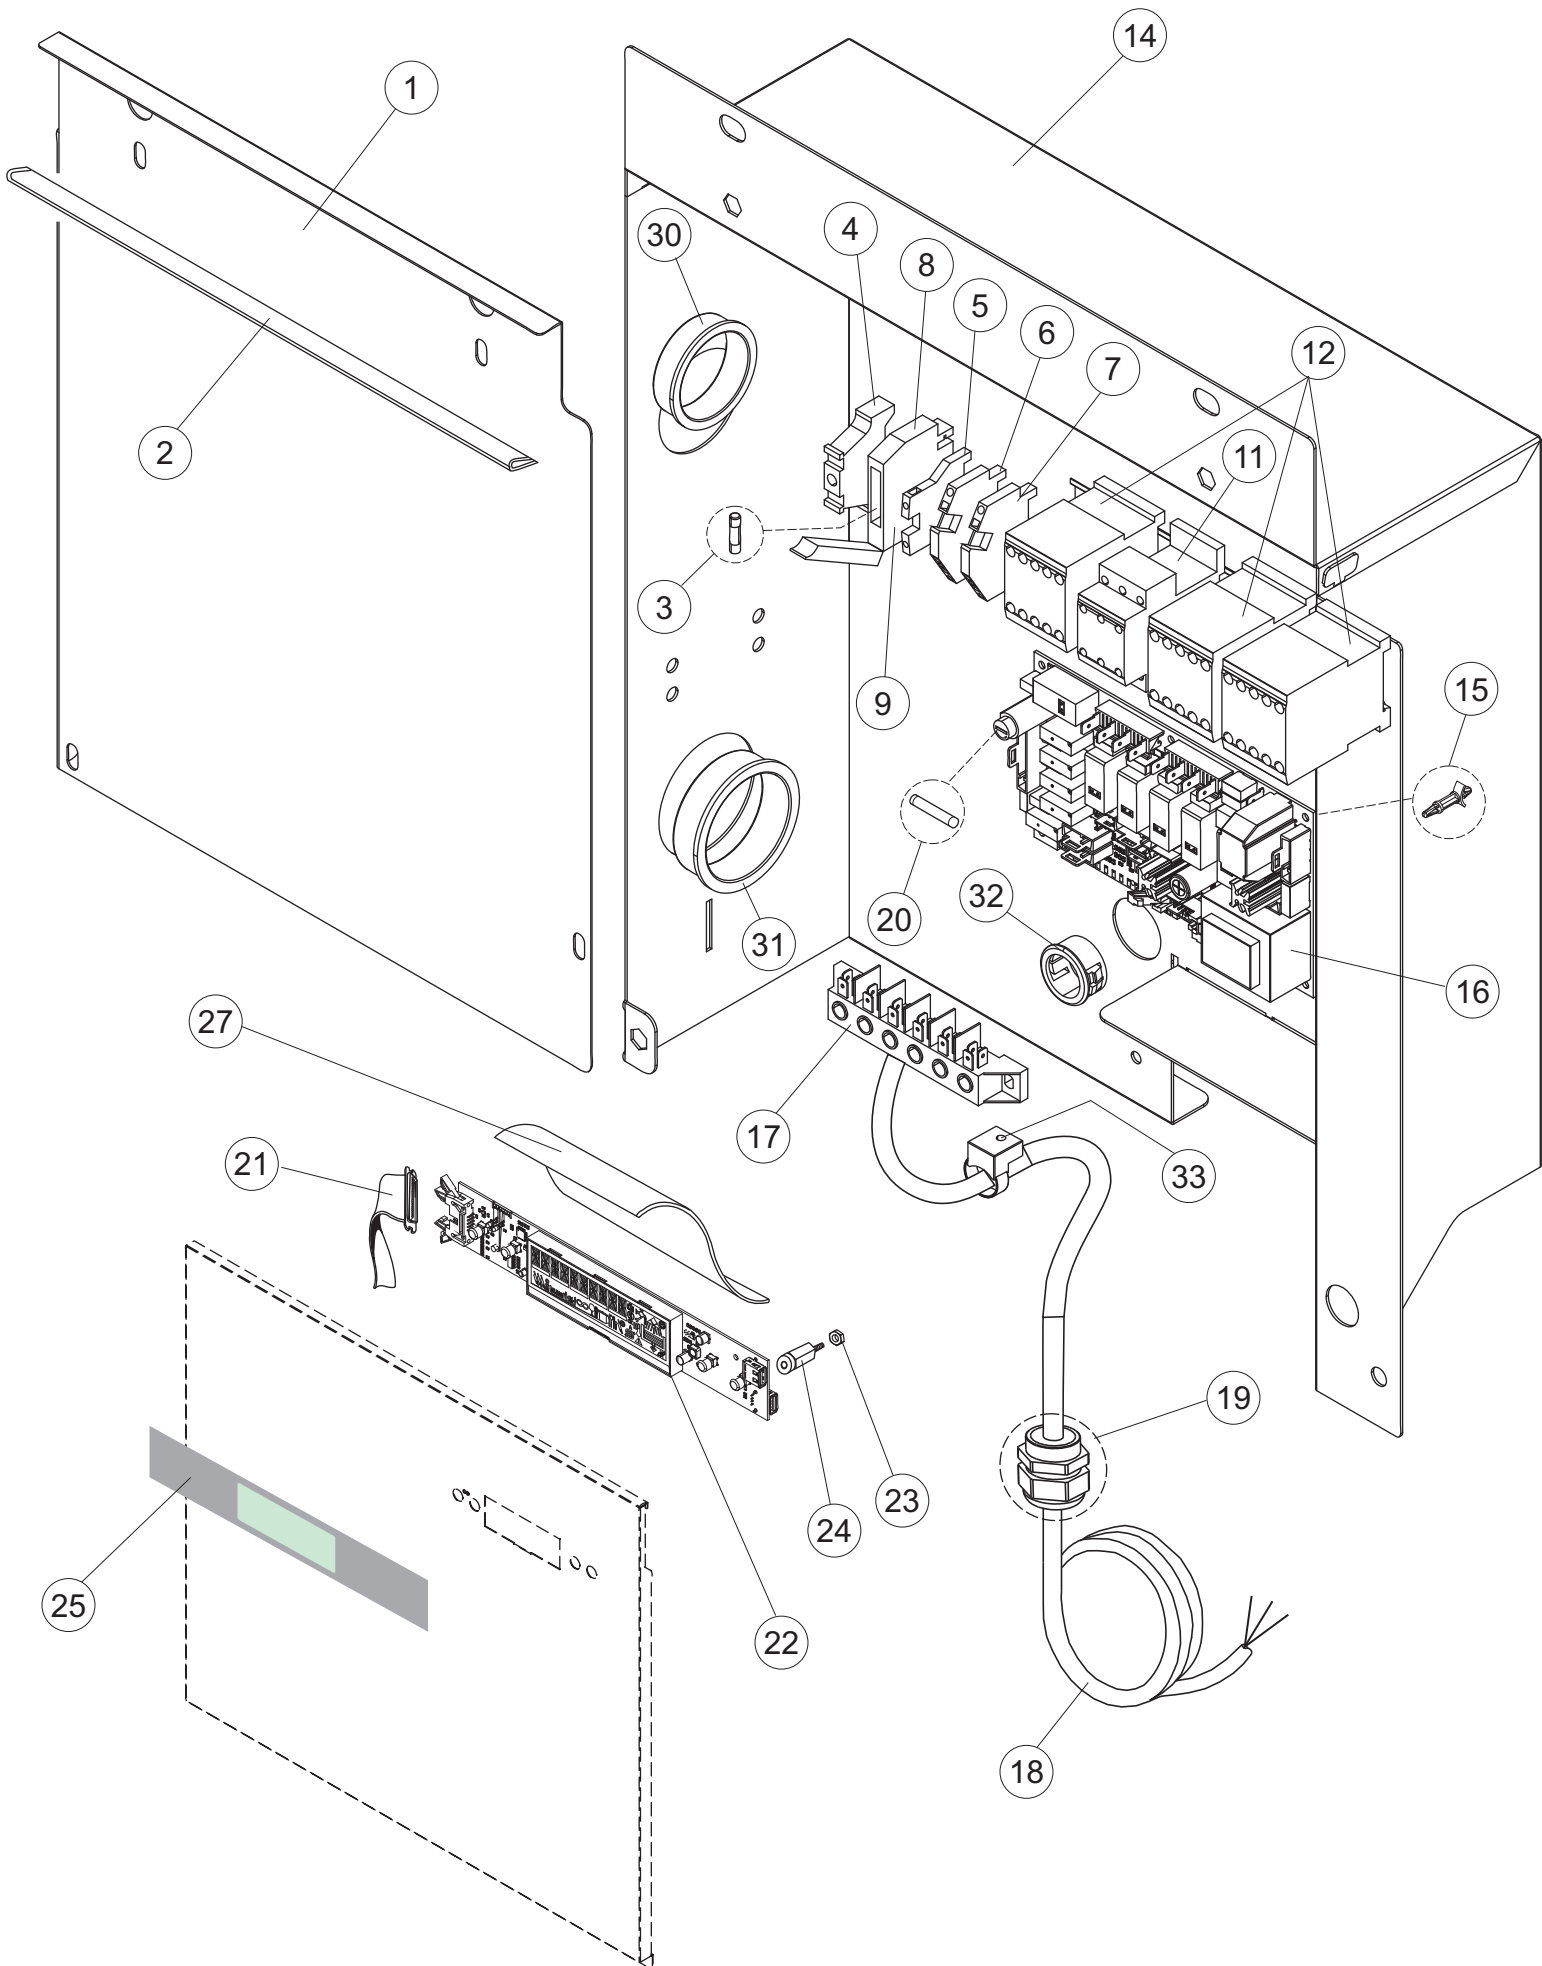

Catálogo de peças de reposição
válido do número de série 4353898 até hoje (05/11/2020)

1

3

5

6

(*) Recommended spare part.

Page	Spare part position	Spare part code no.	Old code number	Description	U.m.
1	1	67138		NOT IN PRICE-LIST	
1	2	67110		LEFT SIDE PANEL	NR
1	3	67114		NOT IN PRICE-LIST	
1	4	67122		NOT IN PRICE-LIST	
1	5	41038	C.41038	DOOR SLIDING GUIDE - UPPER FOR POT AND P AN WASHER	NR
1	6	41195	C.41195	SUPPORT BRACKET	NR
1	7	K67080		NOT IN PRICE-LIST	
1	8	4108801	C.4108801	SUPPORT BRACKET	NR
1	9	4109301	C.4109301	DOOR TIE FOR POT AND PAN WASHERS	NR
1	10	41583		DOOR GASKET	NR
1	11	41582		DOOR PACKING SUPPORT - UPPER	NR
1	12	4114501	C.4114501	SMALL PLATE FOR DOOR PIN	NR
1	13	41539		RACK SLIDE	NR
1	14	K41095		UPPER BUSH FOR DOOR TIE	NR
1	15	K80105LP		PARE-CHOCS HOOD TYPE	NR
1	16	80105	C.80105	HOOD / DOOR STOP	NR
1	17	41570		LOWER DOOR	NR
1	18	67427		NOT IN PRICE-LIST	
1	19	486078	CVI173	STAINLESS STEEL SCREW 6MAX30 T.1/2 TC	NR
1	20	41095	C.41095	UPPER BUSH FOR DOOR TIE FOR POT AND PAN WASHERS	NR
1	21	DZT7981		NOT IN PRICE-LIST	
1	22	CDI206AU		NUT - SELF-LOCK	NR
1	23	927006	DWP127	FOOT	NR
1	24	67622		BACK PANEL	NR
1	25	80871		MAGNETIC DOOR SWITCH	NR
1	26	4108701	C.4108701	DOOR BRACKET	NR
1	30	K41095		UPPER BUSH FOR DOOR TIE	NR
1	31	4113501	C.4113501	DOOR SIDE THICKNESS - DX/SX	NR
2	1	67069		NOT IN PRICE-LIST	
2	2	K67061		SEAL	NR
2	3	228014		NOT IN PRICE-LIST	
2	4	75817		ELECTRICAL CONNECTOR FOR U-SHAPED BAR	NR