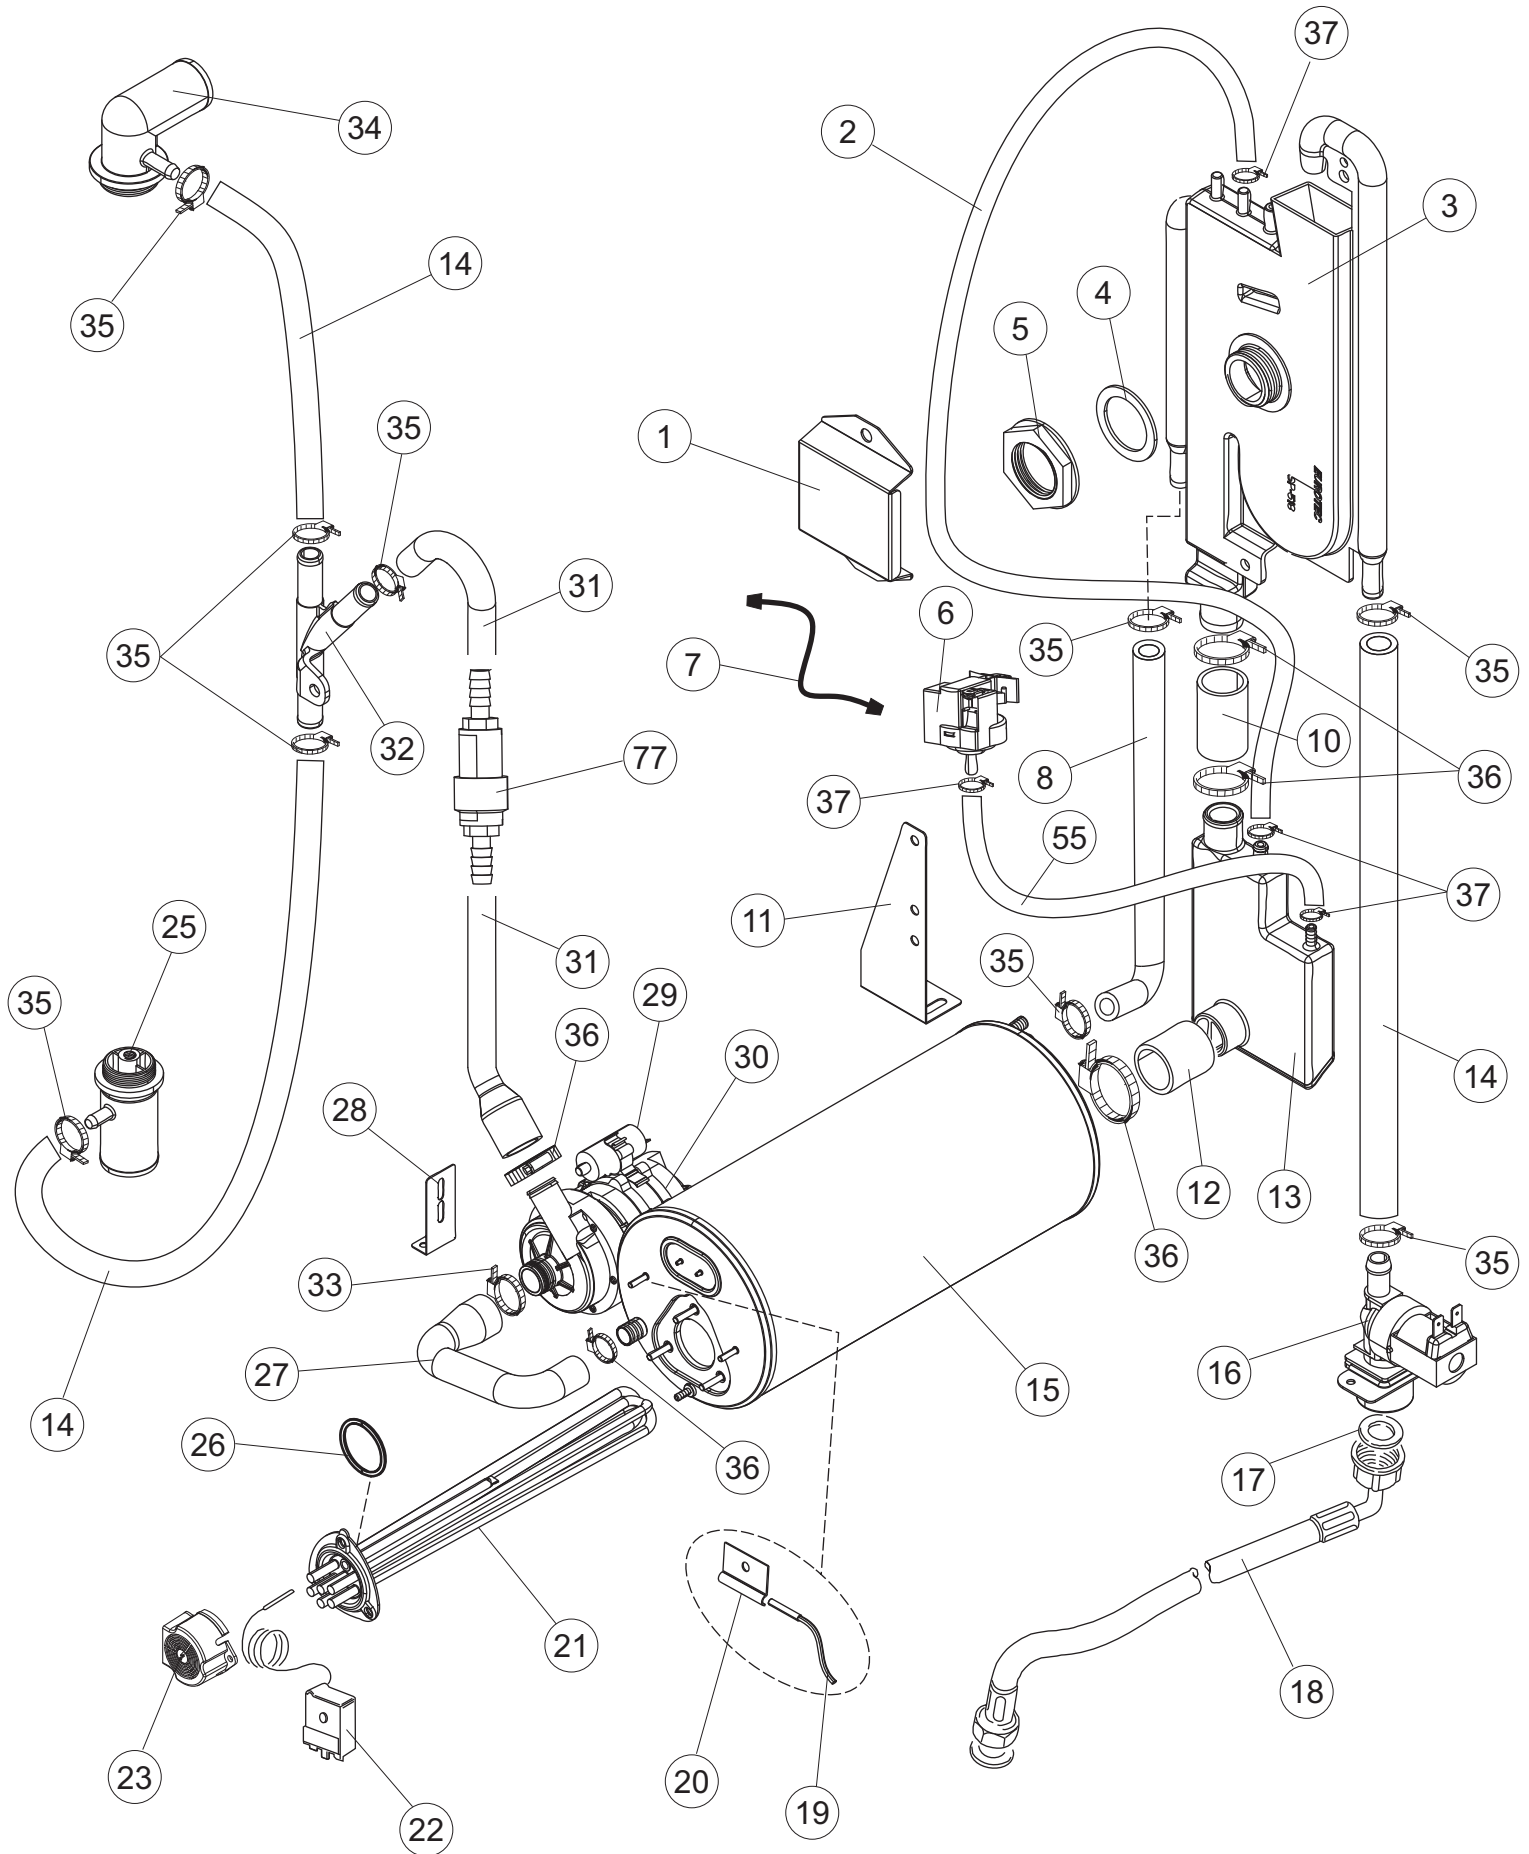

Catálogo de peças de reposição
válido do número de série 4353898 até hoje (05/11/2020)

1

3

5

6

(*) Recommended spare part.

Page	Spare part position	Spare part code no.	Old code number	Description	U.m.
1	1	67138		NOT IN PRICE-LIST	
1	2	67110		LEFT SIDE PANEL	NR
1	3	67114		NOT IN PRICE-LIST	
1	4	67122		NOT IN PRICE-LIST	
1	5	41038	C.41038	DOOR SLIDING GUIDE - UPPER FOR POT AND P AN WASHER	NR
1	6	41195	C.41195	SUPPORT BRACKET	NR
1	7	K67080		NOT IN PRICE-LIST	
1	8	4108801	C.4108801	SUPPORT BRACKET	NR
1	9	4109301	C.4109301	DOOR TIE FOR POT AND PAN WASHERS	NR
1	10	41583		DOOR GASKET	NR
1	11	41582		DOOR PACKING SUPPORT - UPPER	NR
1	12	4114501	C.4114501	SMALL PLATE FOR DOOR PIN	NR
1	13	41539		RACK SLIDE	NR
1	14	K41095		UPPER BUSH FOR DOOR TIE	NR
1	15	K80105LP		PARE-CHOCS HOOD TYPE	NR
1	16	80105	C.80105	HOOD / DOOR STOP	NR
1	17	41570		LOWER DOOR	NR
1	18	67427		NOT IN PRICE-LIST	
1	19	486078	CVI173	STAINLESS STEEL SCREW 6MAX30 T.1/2 TC	NR
1	20	41095	C.41095	UPPER BUSH FOR DOOR TIE FOR POT AND PAN WASHERS	NR
1	21	DZT7981		NOT IN PRICE-LIST	
1	22	CDI206AU		NUT - SELF-LOCK	NR
1	23	927006	DWP127	FOOT	NR
1	24	67622		BACK PANEL	NR
1	25	80871		MAGNETIC DOOR SWITCH	NR
1	26	4108701	C.4108701	DOOR BRACKET	NR
1	30	K41095		UPPER BUSH FOR DOOR TIE	NR
1	31	4113501	C.4113501	DOOR SIDE THICKNESS - DX/SX	NR
2	1	67069		NOT IN PRICE-LIST	
2	2	K67061		SEAL	NR
2	3	228014		NOT IN PRICE-LIST	
2	4	75817		ELECTRICAL CONNECTOR FOR U-SHAPED BAR	NR