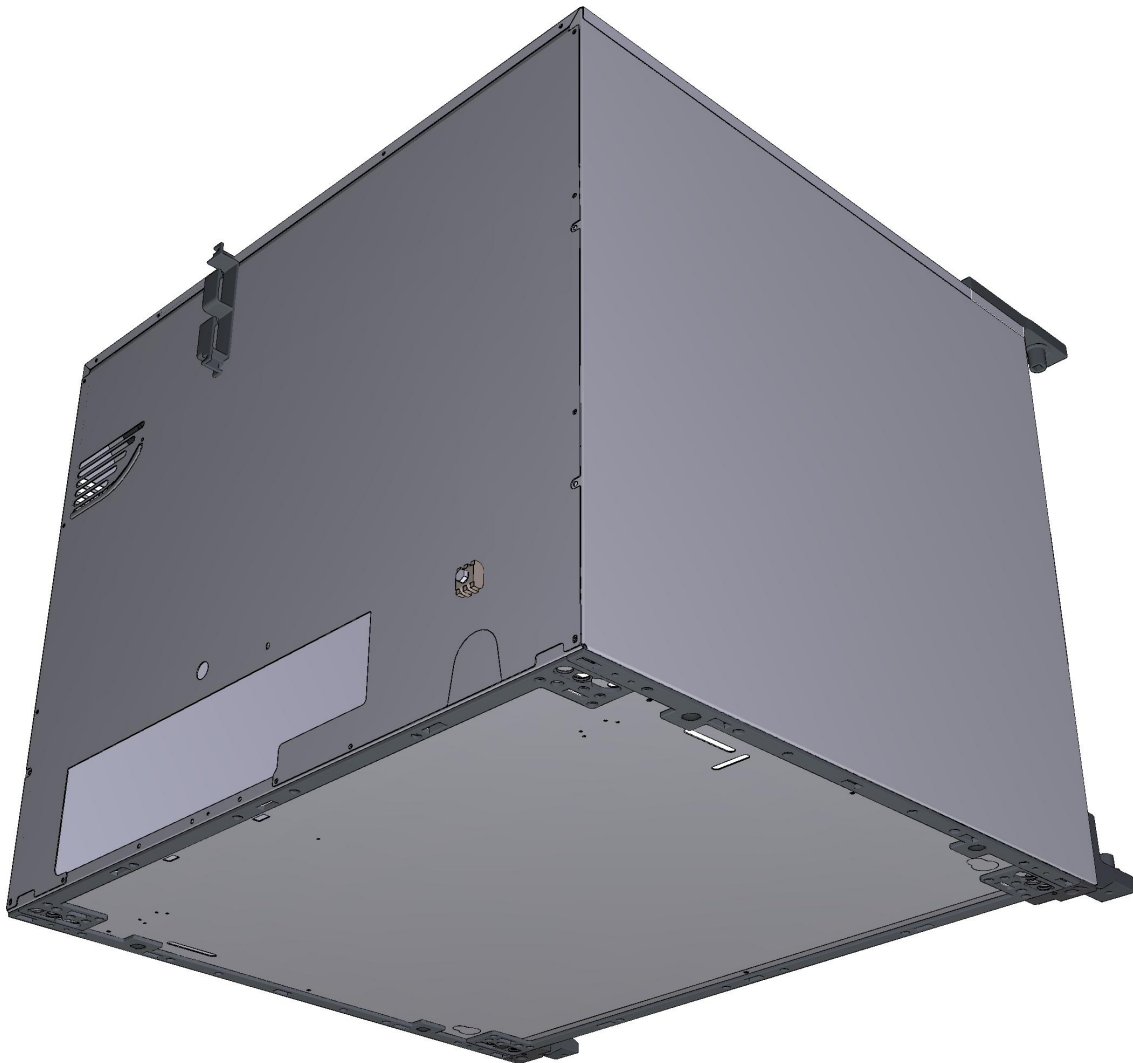

ASM3417A/0.D04 - External cover

REAR