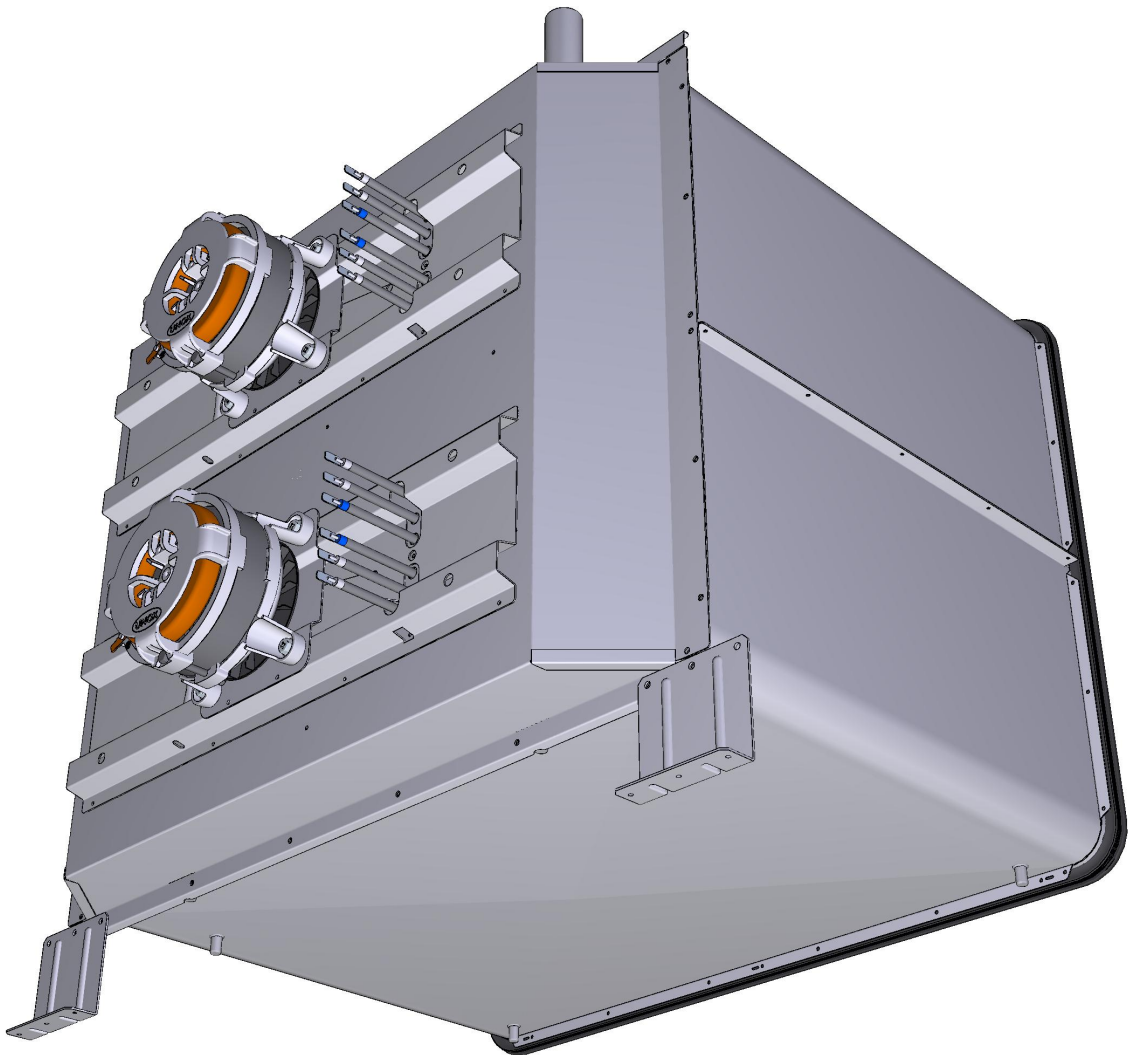

ASM3405B/0.D01 - Cooking chamber

REAR