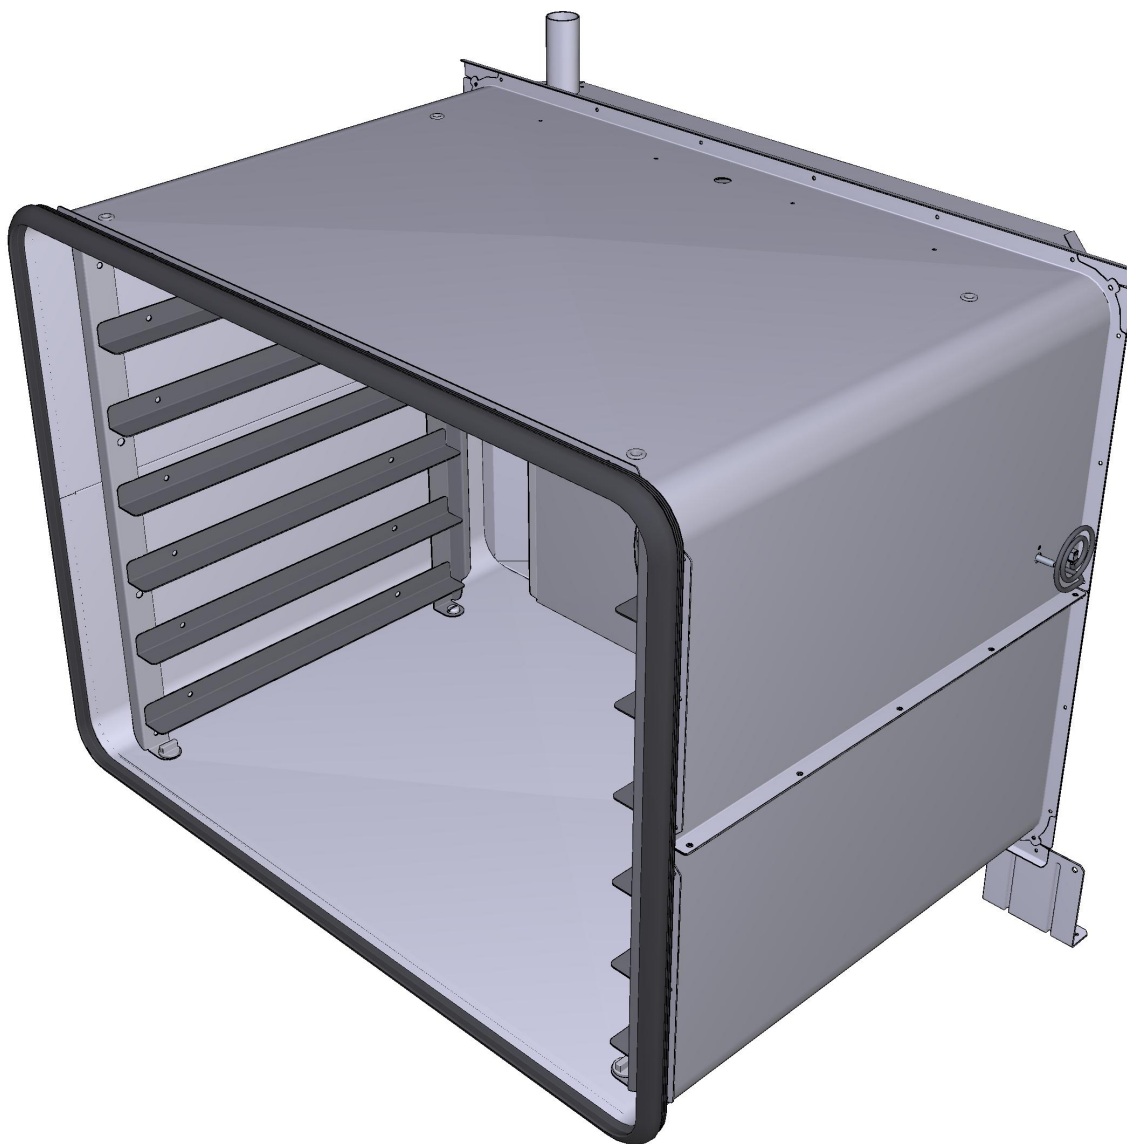

ASM3405B/0.D01 - Cooking chamber

FRONT