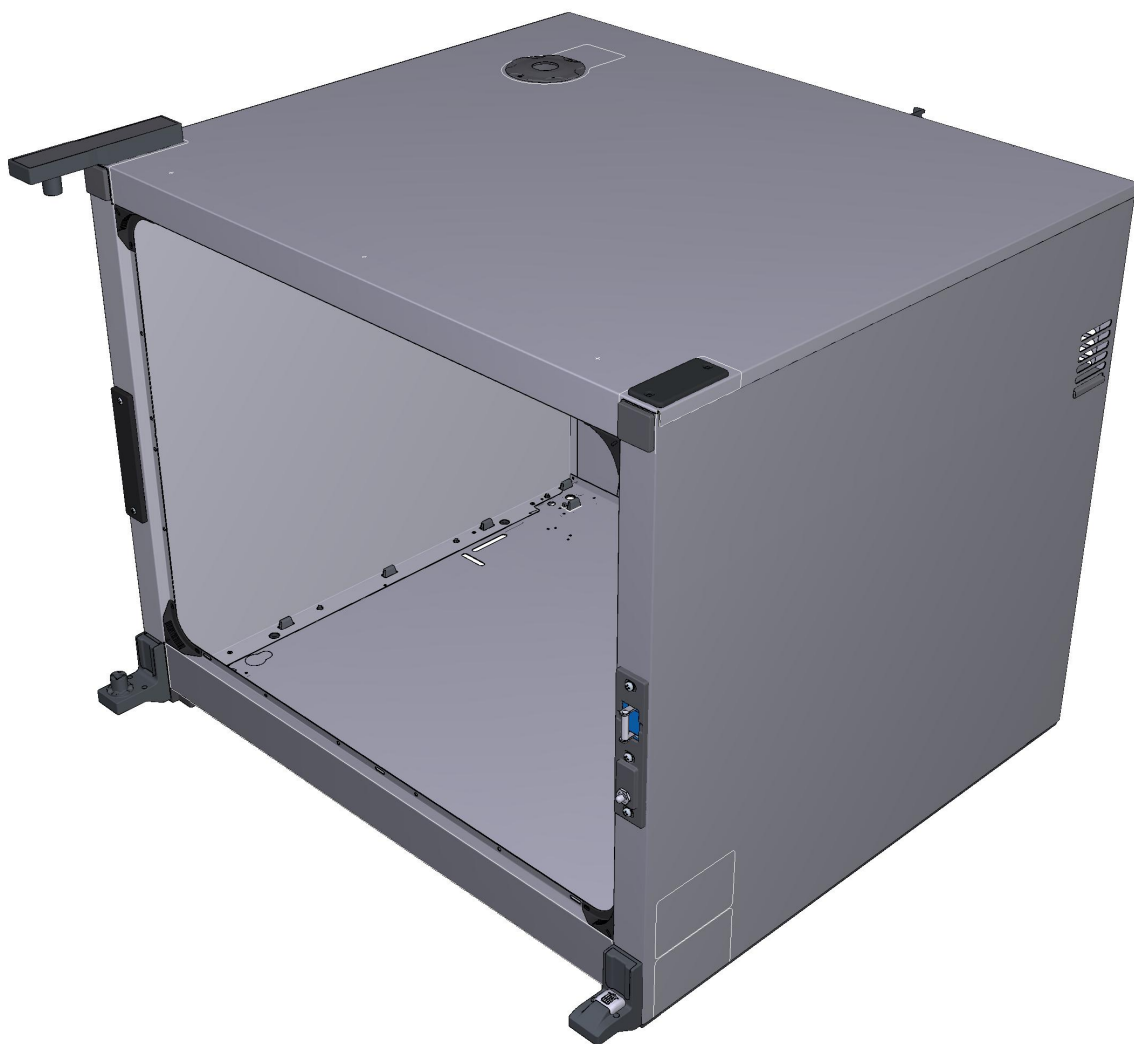

ASM3417A/0.D04 - External cover

FRONT