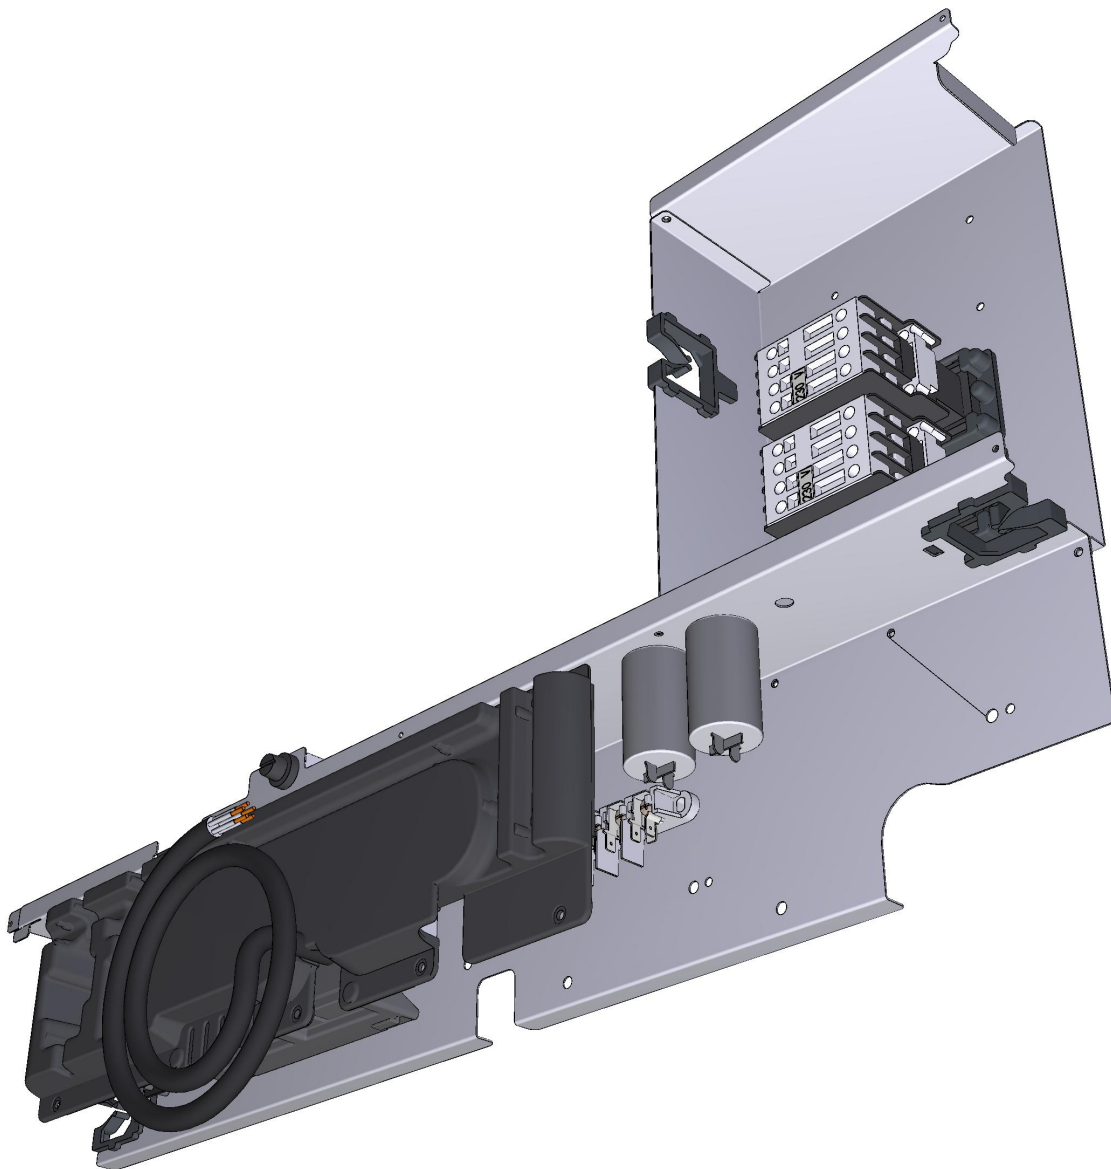

ASM3442B/0.D00 - Electrical system

REAR