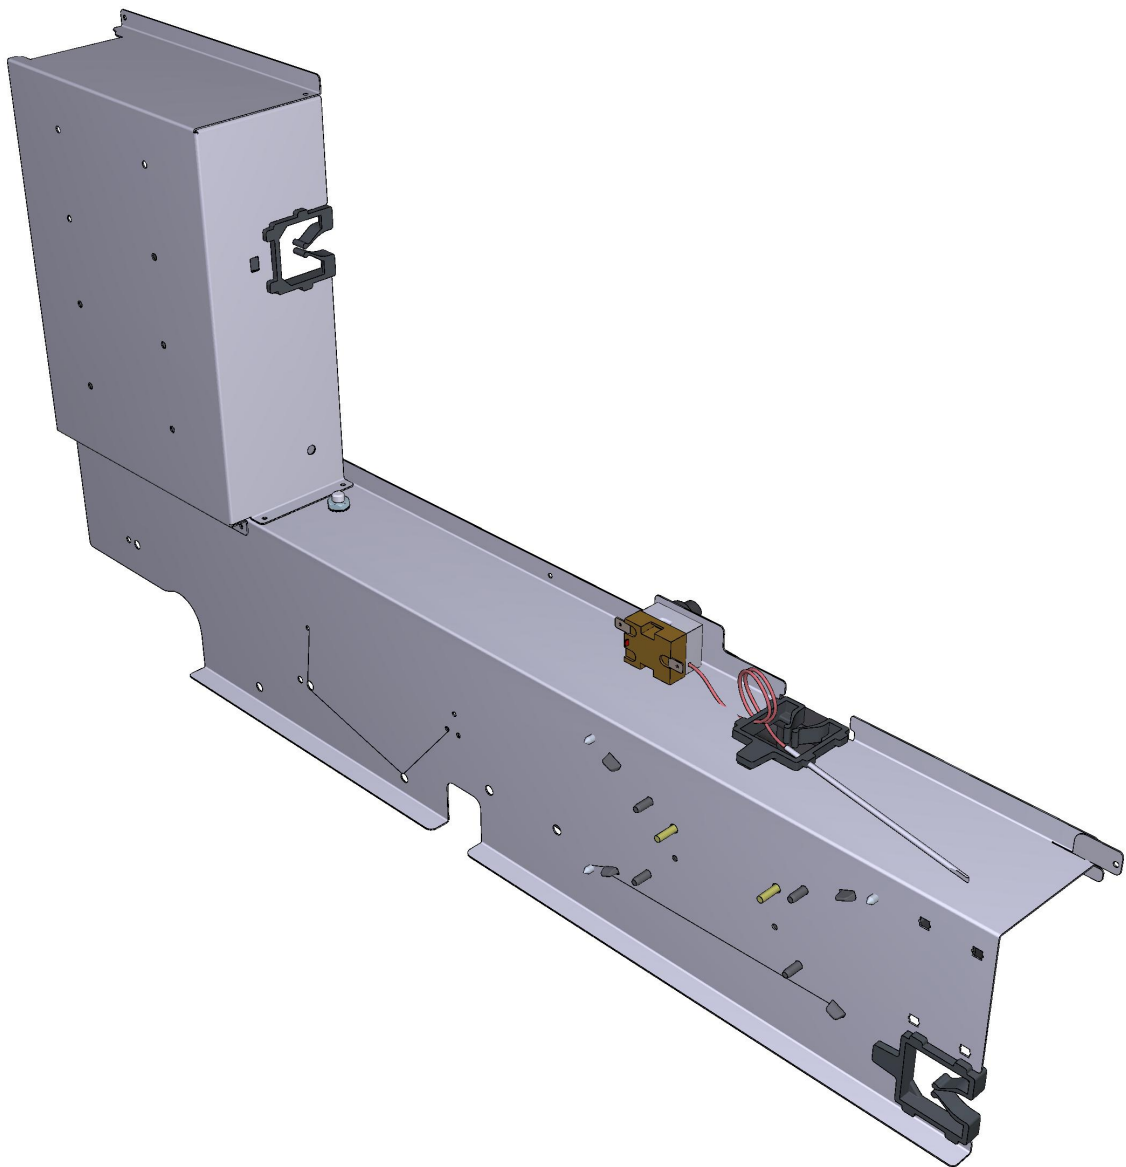

ASM3442B/0.D00 - Electrical system

FRONT