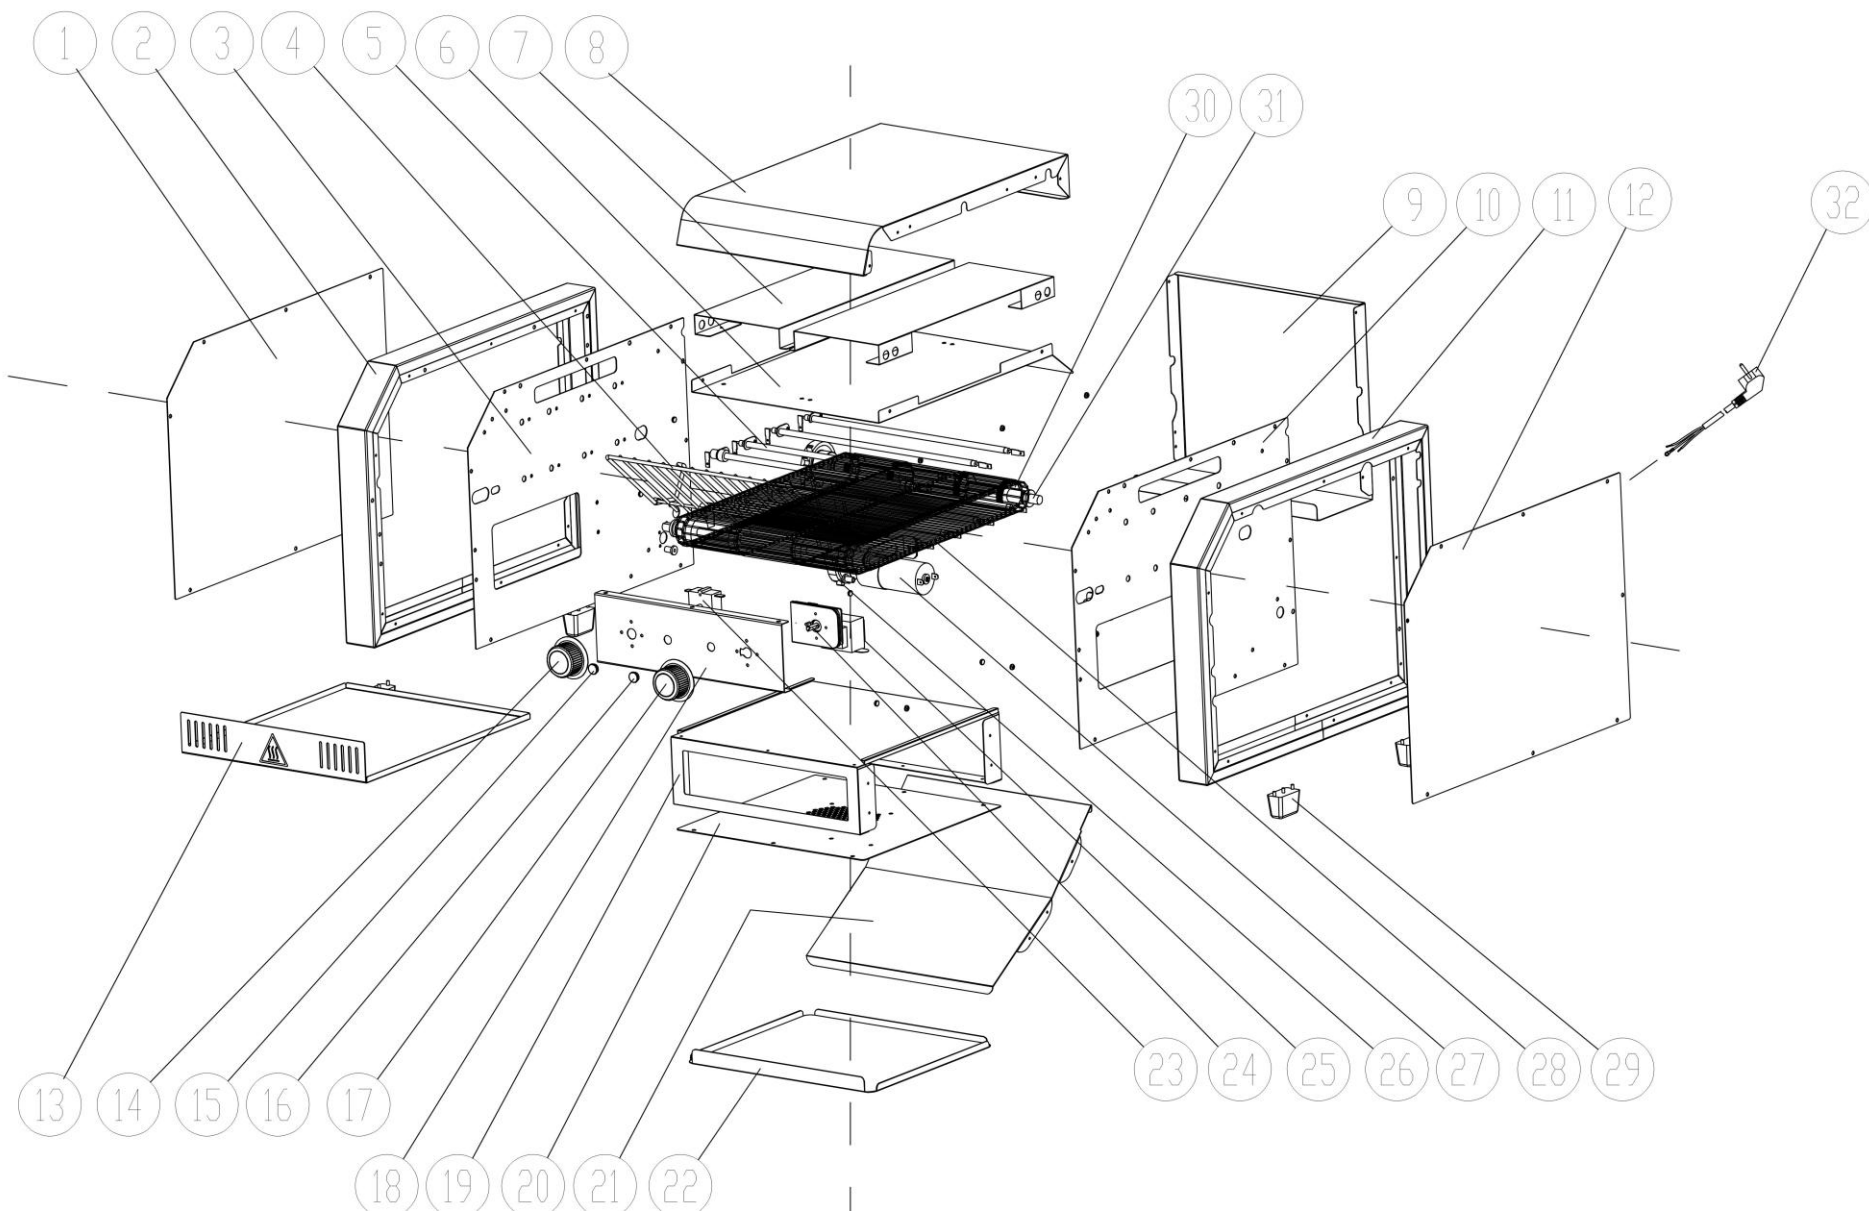

ТОСТЕР КОНВЕЙЕРНОГО ТИПА HURAKAN HKN-TOSTI36

ТОСТЕР КОНВЕЙЕРНОГО ТИПА HURAKAN HKN-TOSTI36

Поз	Наименование детали		
1	Left outboard plate	21	Back inner plate
2	Left side	22	Bread pan
3	Left in the plate	23	Switch gear
4	Bread net	24	Circuit board
5	Heating element	25	Transformer
6	Inside roof plate	26	Gear set
7	Heat shield	27	DC motor
8	Up the shell	28	Chain belt
9	Back plate	29	Furnace foot
10	Back inside plate	30	Shaft
11	Right side plate	31	Shaft wheel
12	Right outboard plate	32	Power cord
13	Take-off tray		
14	Function knob		
15	Red light		
16	Green light		
17	Adjusting knob		
18	Control panel		
19	Inner cover		
20	Floor plate		