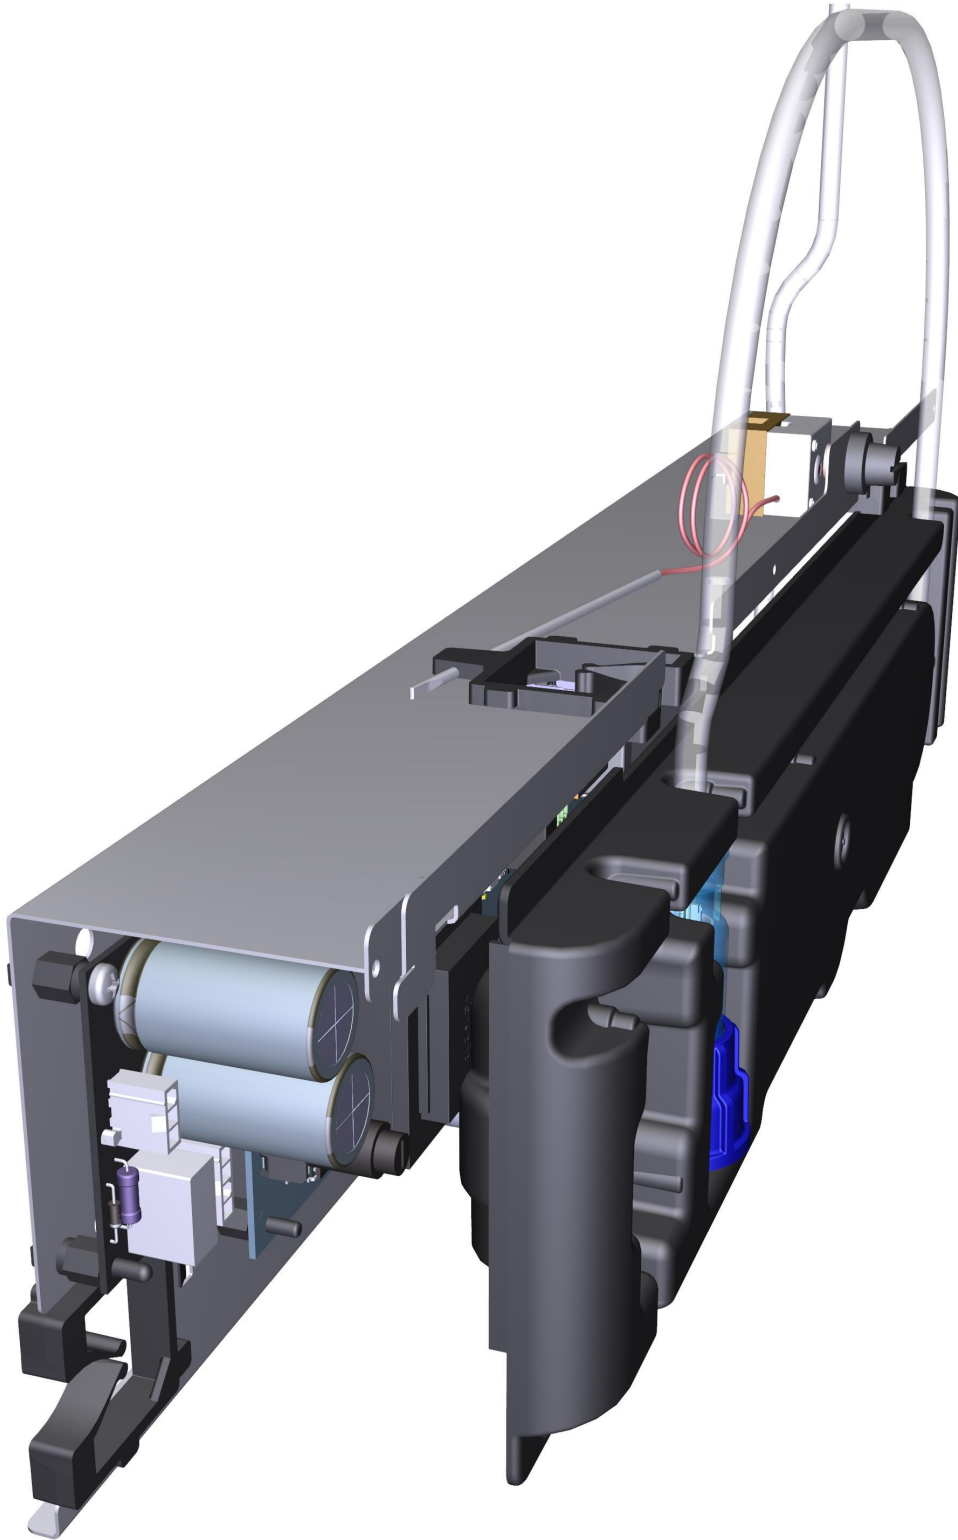

ASM8225A/0.D00 - Electrical system - FRONT