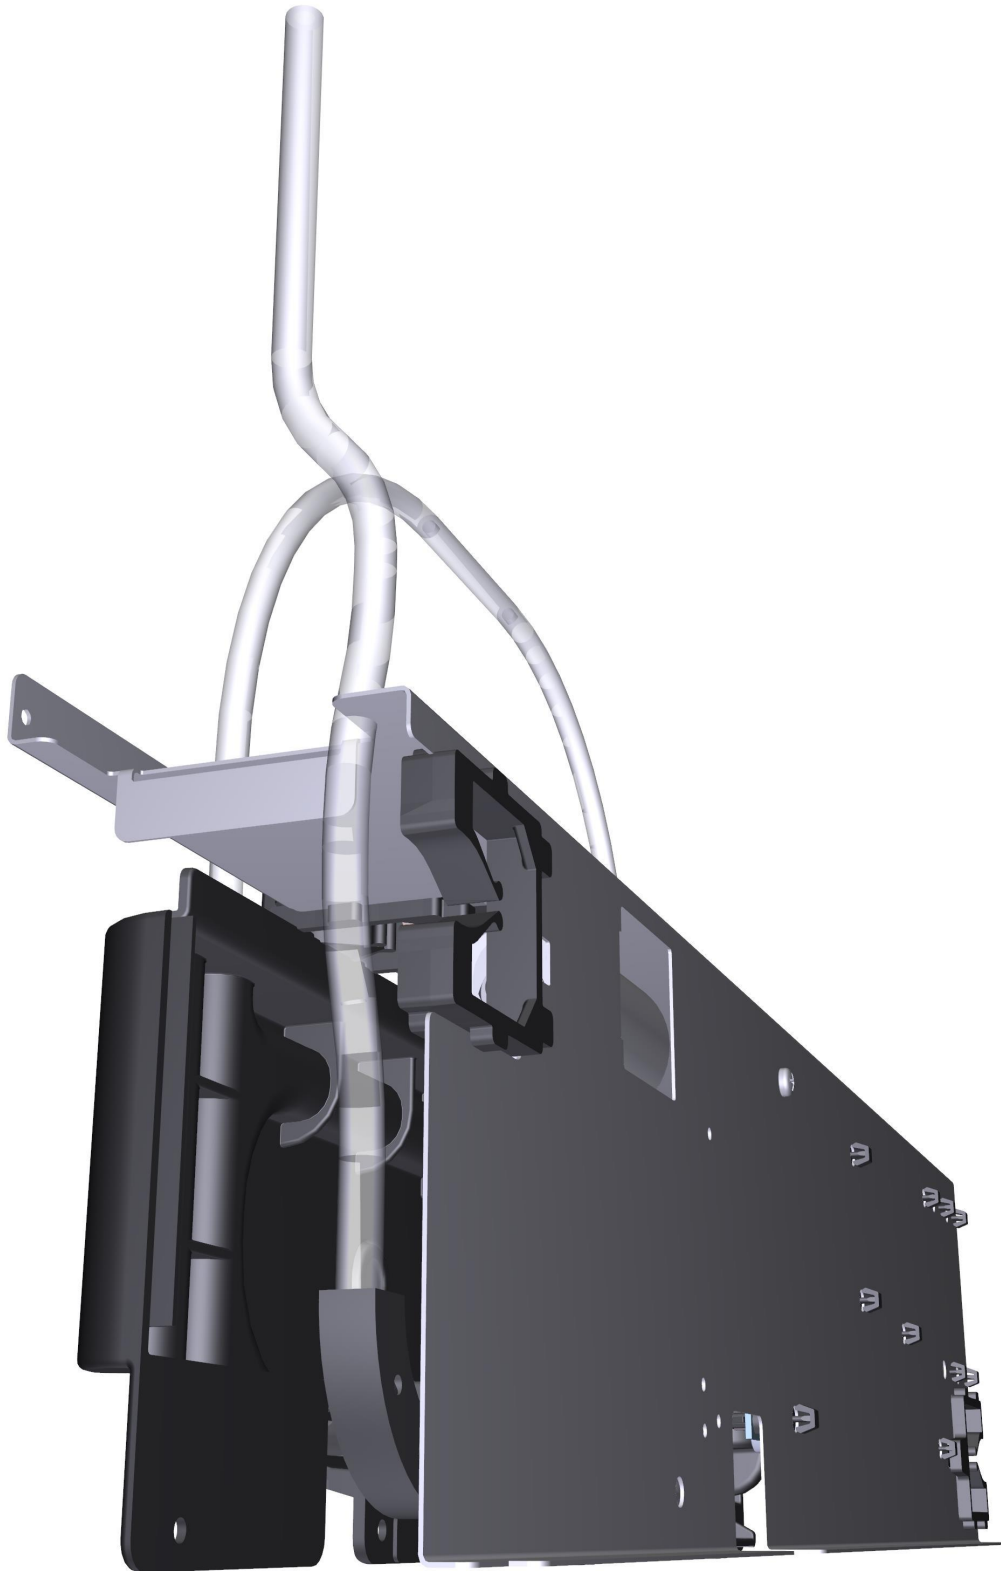

ASM8225A/0.D00 - Electrical system - REAR