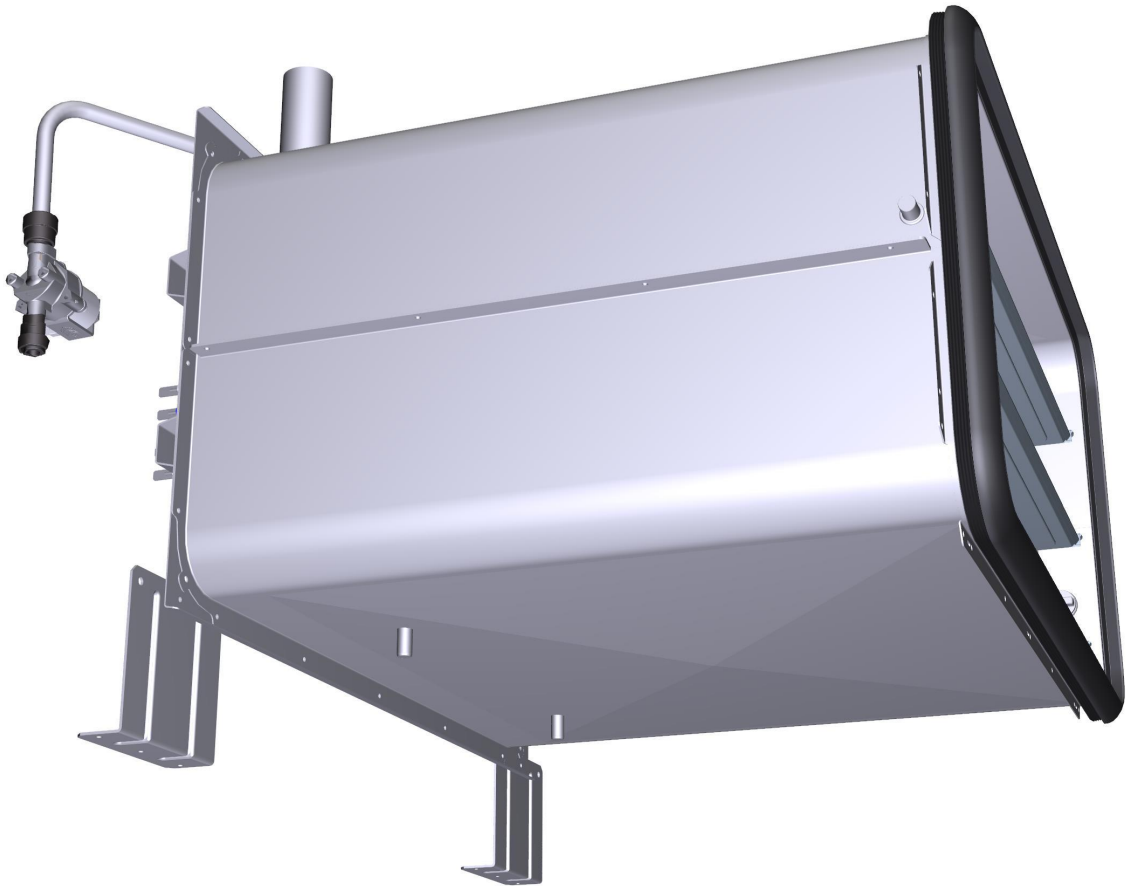

ASM3401A/0.D04 - Cooking chamber - REAR