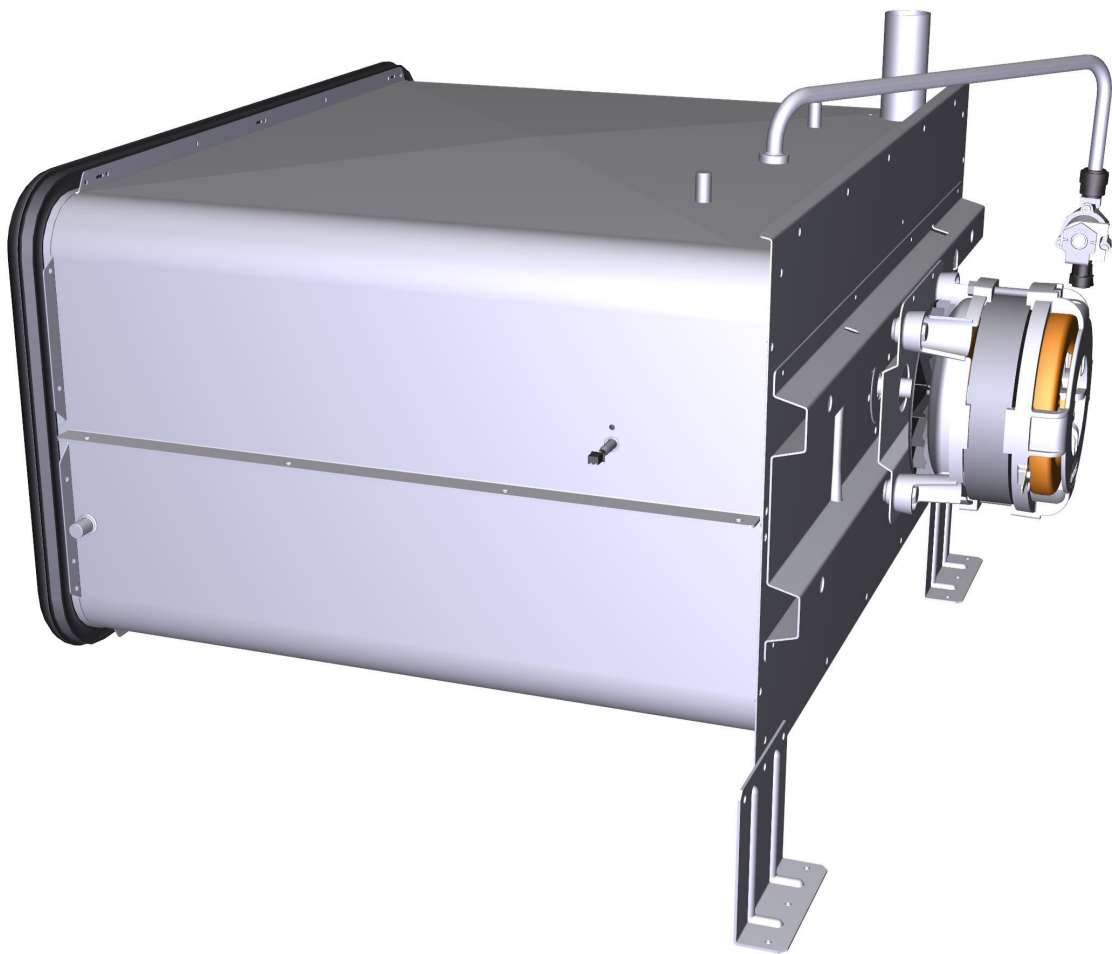

Assembly code	Assembly description	Assembly image
ASM3401A/0.D04	Cooking chamber	
ASM3413A/0.D02	External cover	
ASM3426B/0.D01	Door	
ASM8225A/0.D00	Electrical system	

**ASM3401A/0.D04 - Cooking chamber - FRONT**