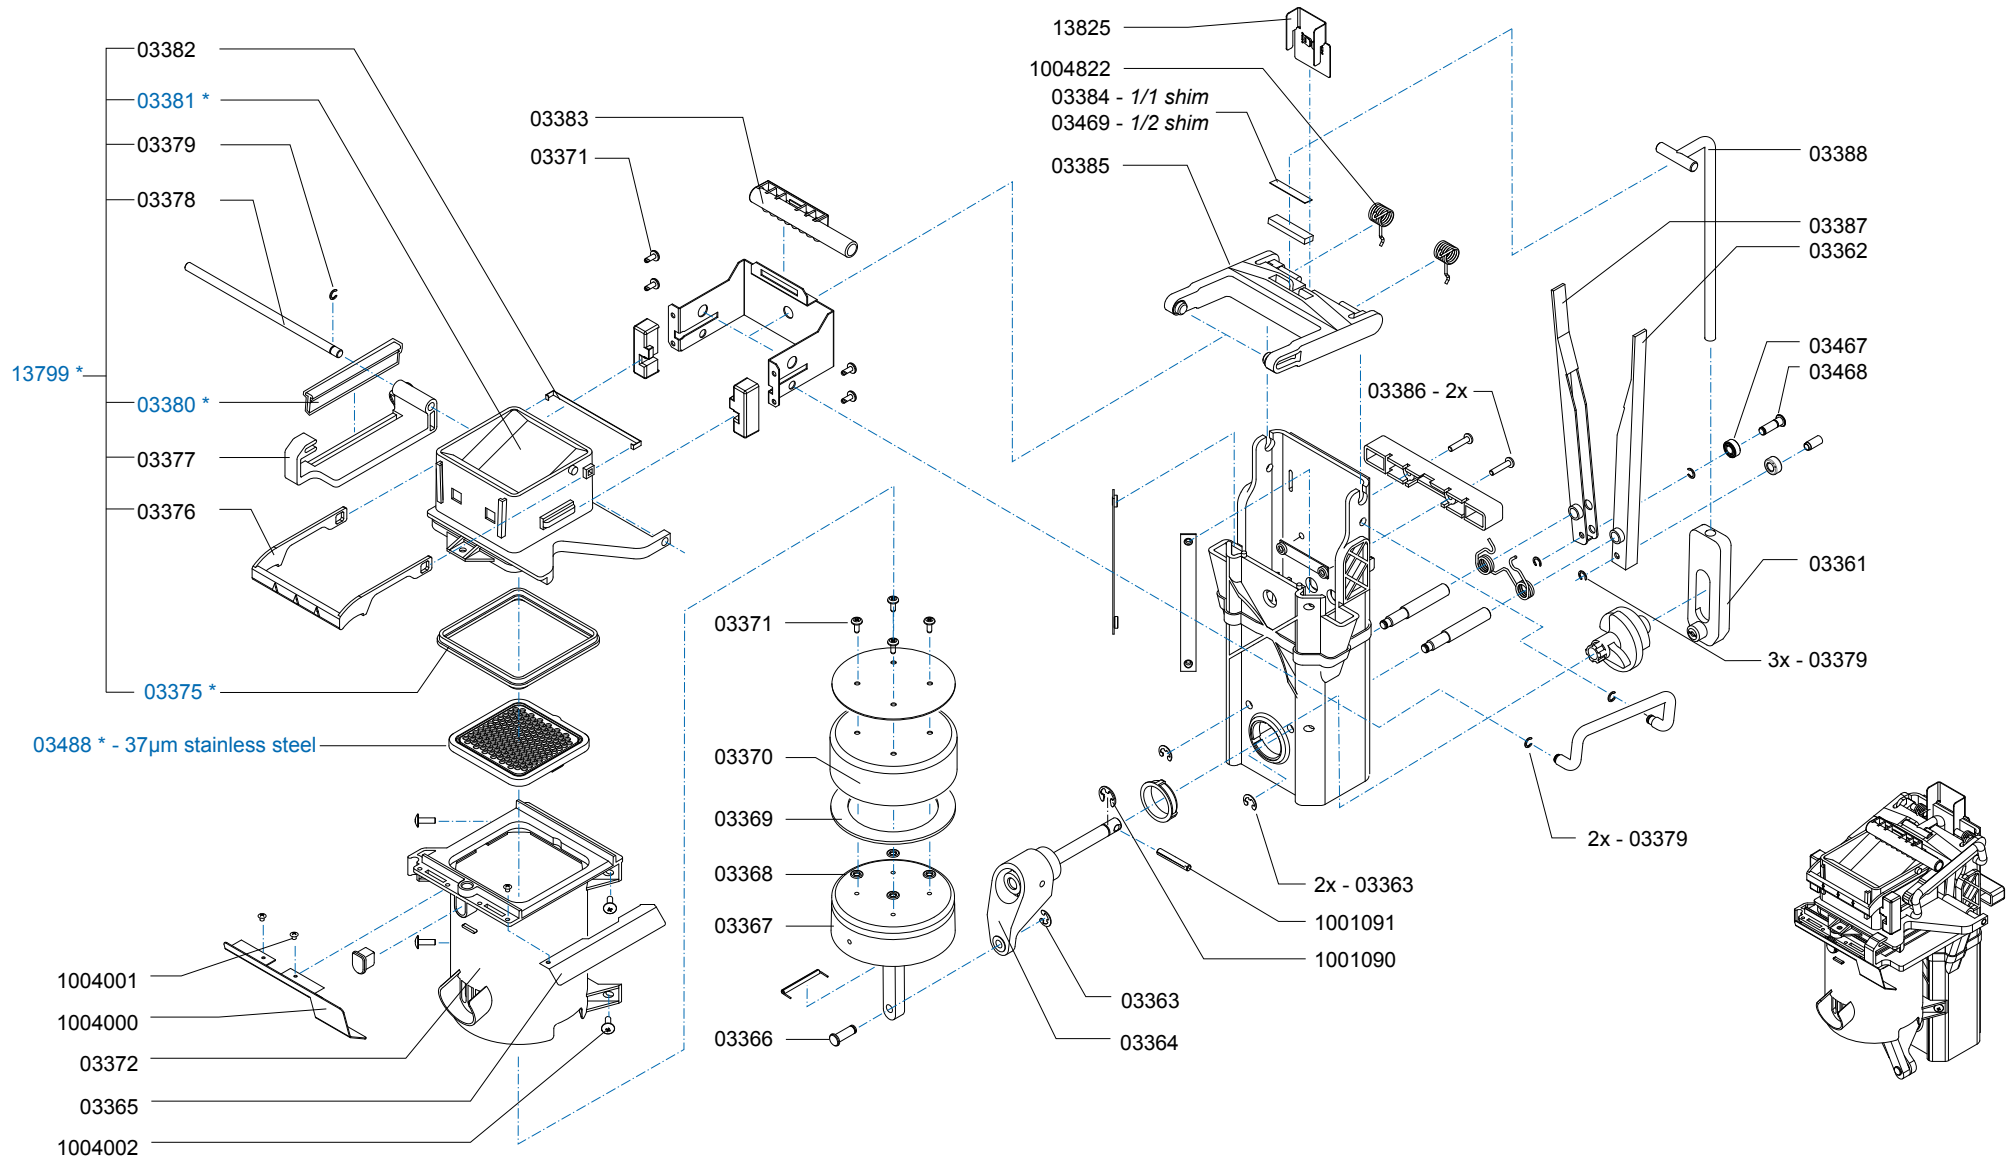

*Recommended Spare Part

Type : OPTIFRESH BEAN 4 NG
Articulenumber : 1001719

From mach. nr. : 3V 19362
Date : 07 - 2012

Page : 7 - 13
Rev : 2

Rated voltage : 1N~ 220-240V 50-60Hz 2275W

Drawer : JK
Date : 12-10-12

Spare Parts Info

ANIMO

www.animo.eu