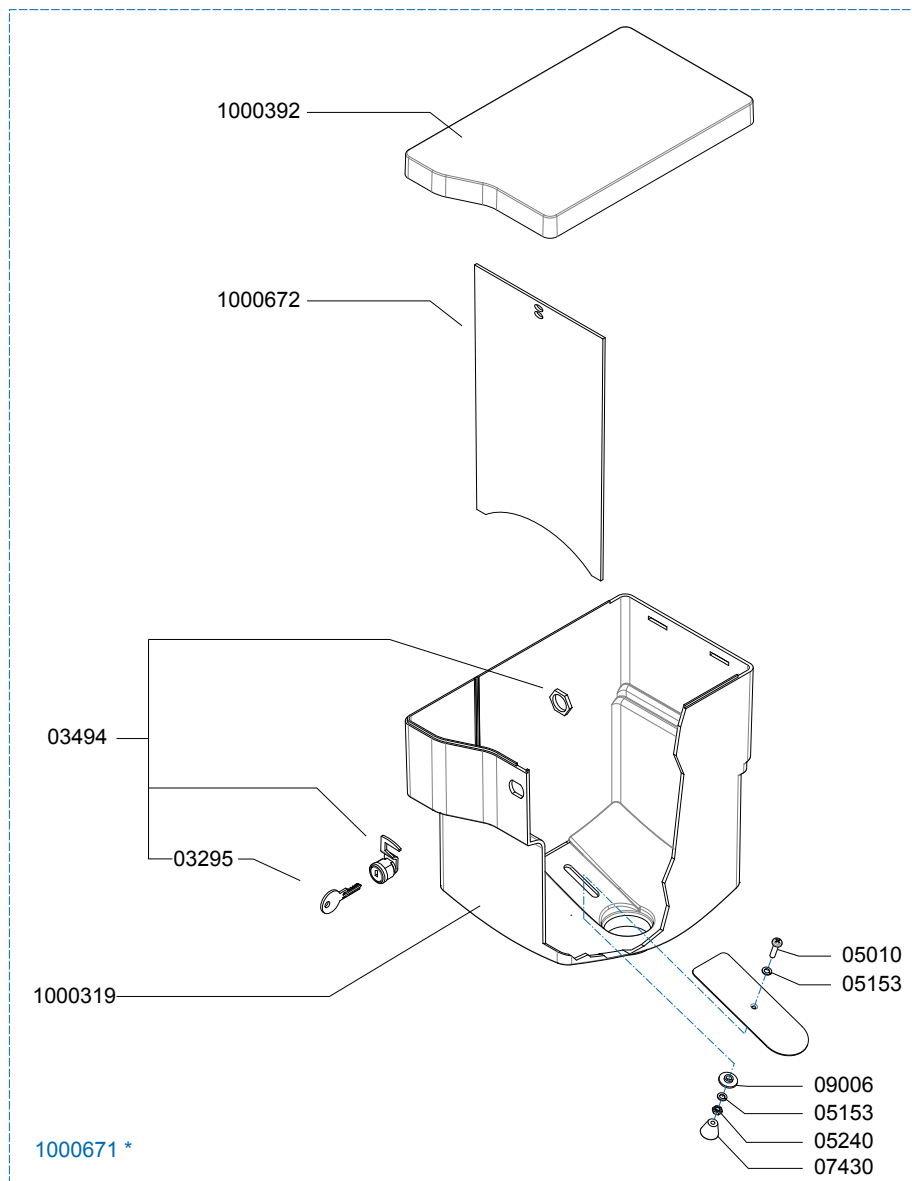

*Recomended Spare Part

Type : OPTIFRESH BEAN 4 NG
Articulenumber : 1001719

From mach. nr. : 3V 19362
Date : 07 - 2012

Page : 9 - 13
Rev : 2

Rated voltage : 1N~ 220-240V 50-60Hz 2275W

Drawer : JK
Date : 12-10-12

Spare Parts Info

ANIMO

www.animo.eu