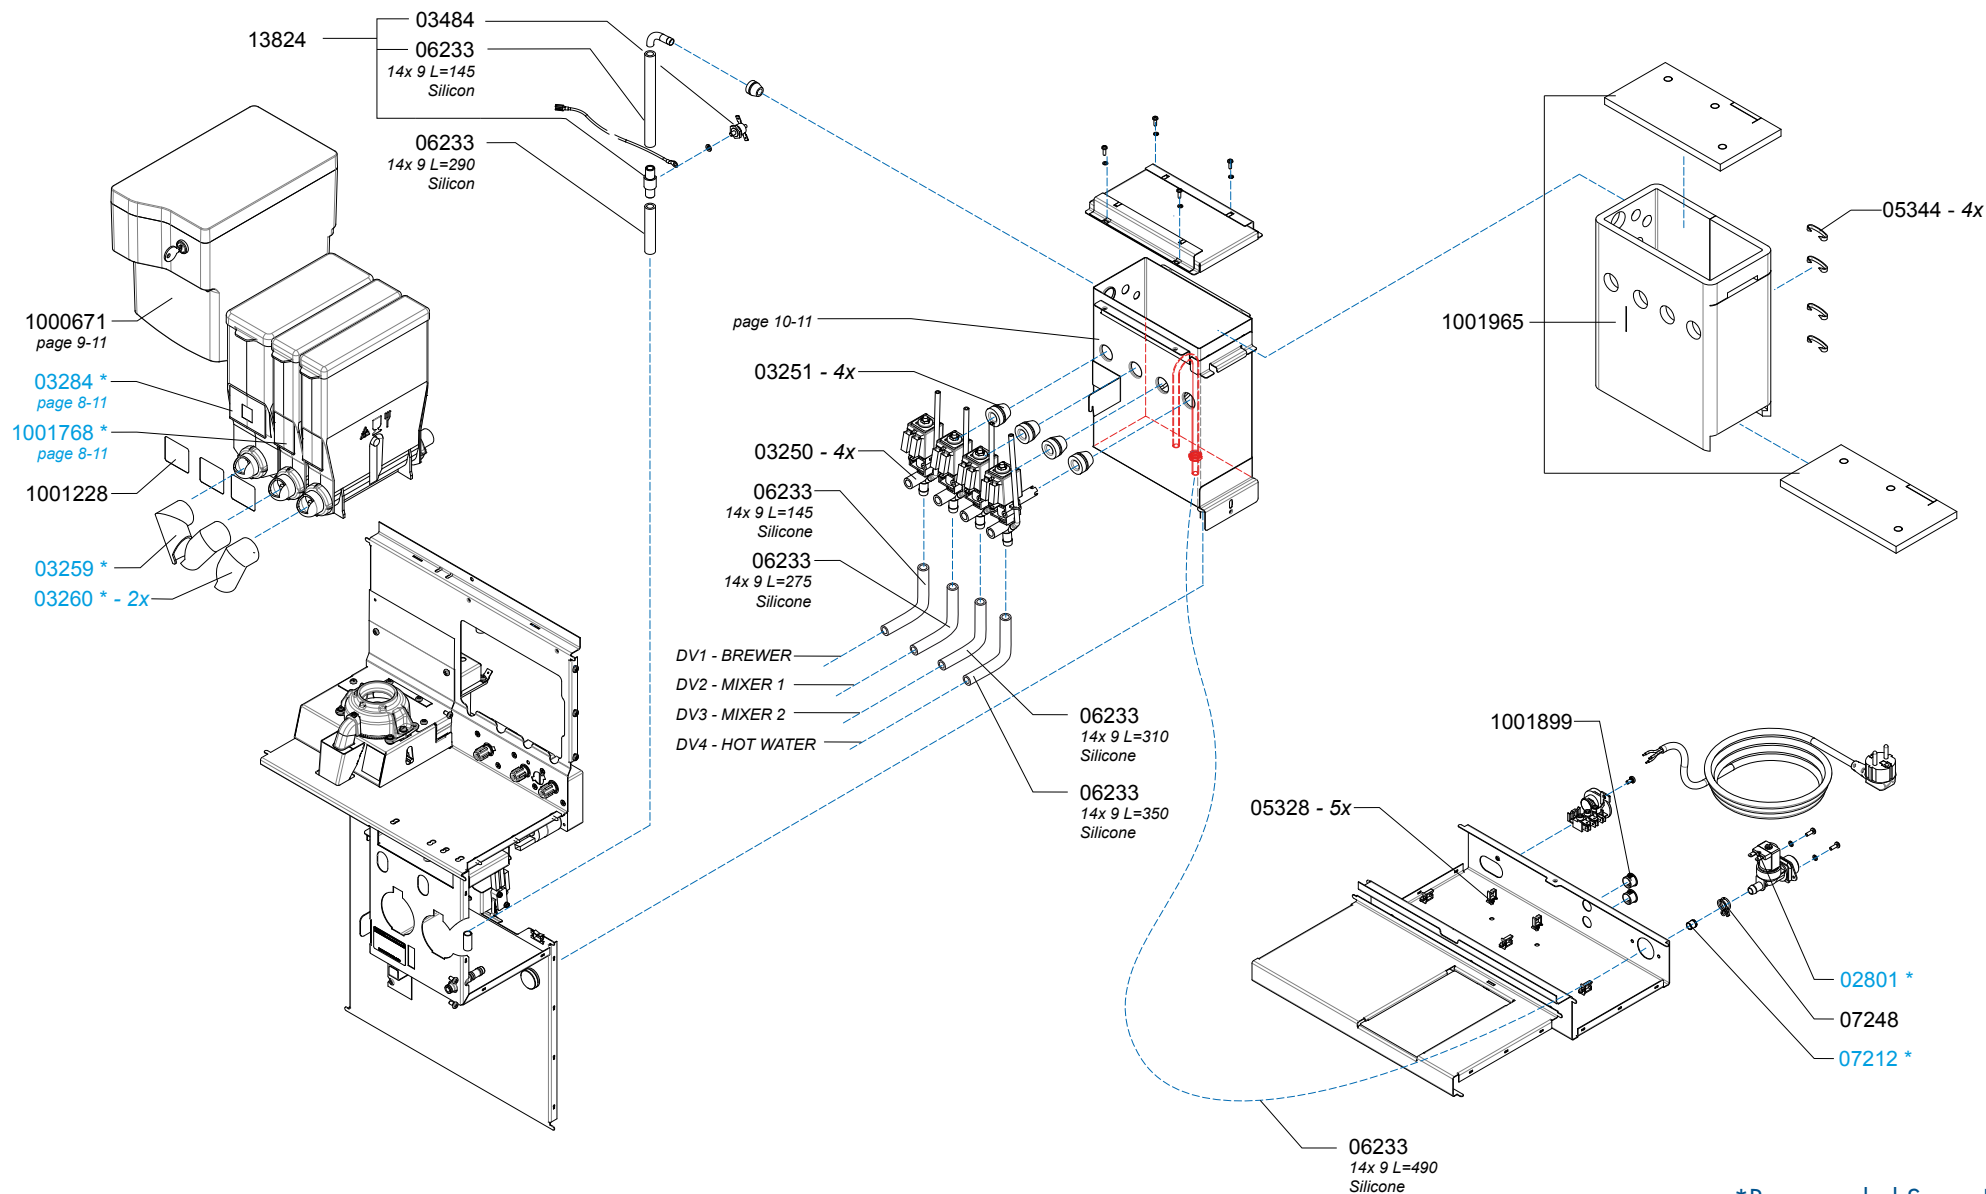

*Recomended Spare Part

Type : OPTIFRESH BEAN 4 NG
Articlenumber : 1001719

From mach. nr. : 3V 19362
Date : 07 - 2012

Page : 5 - 13
Rev : 2

Rated voltage : 1N~ 220-240V 50-60Hz 2275W

Drawer : JK
Date : 12-10-12

Spare Parts Info

ANIMO
www.animo.eu