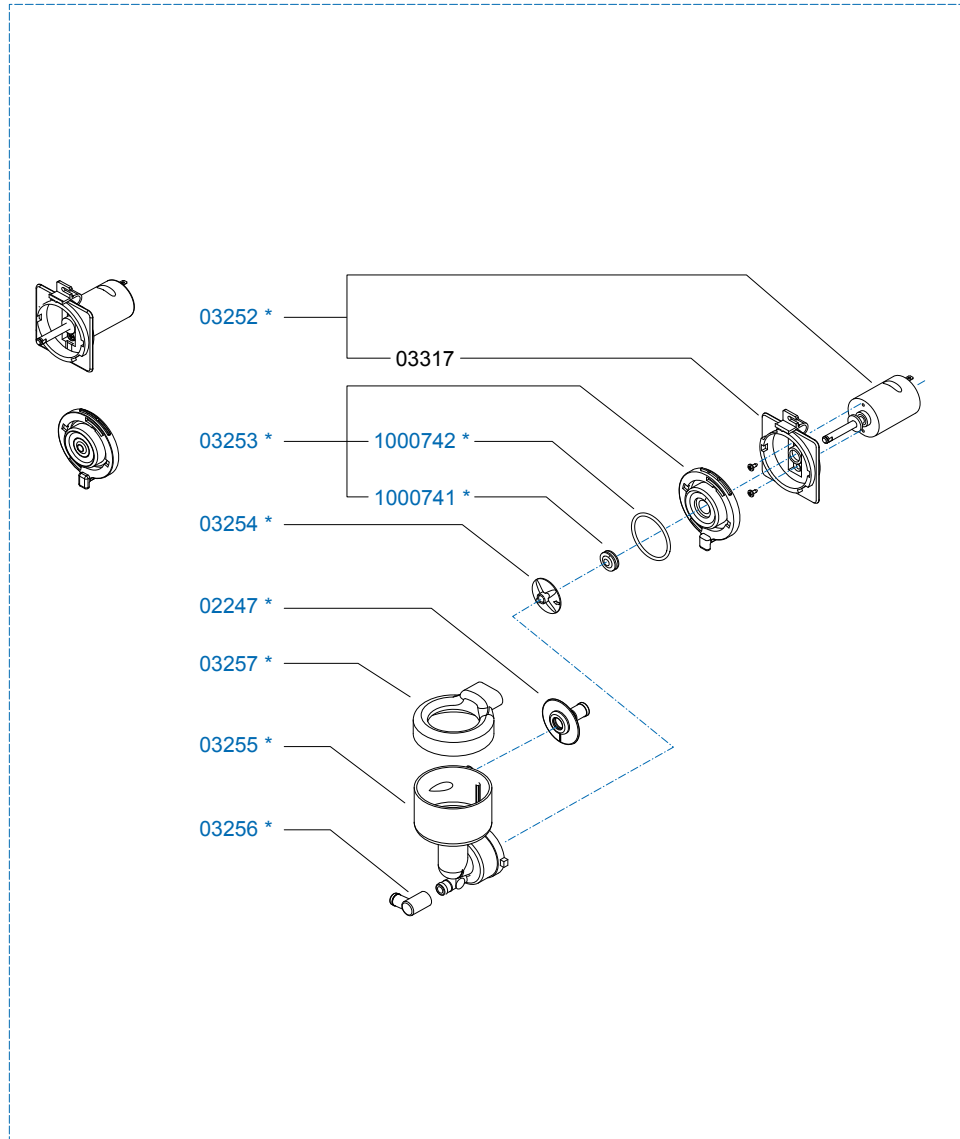

  
 www.animo.eu

\*Recommended Spare Part

Type : OPTIFRESH BEAN 4 NG  
 Articulenumber : 1001719

From mach. nr. : 3V 19362  
 Date : 07 - 2012

Page : 7 - 13  
 Rev : 2

Rated voltage : 1N~ 220-240V 50-60Hz 2275W

Drawer : JK  
 Date : 12-10-12

Spare Parts Info

ANIMO

www.animo.eu

\*Recommended Spare Part

Type : OPTIFRESH BEAN 4 NG

Articlenumber : 1001719

From mach. nr. : 3V 19362