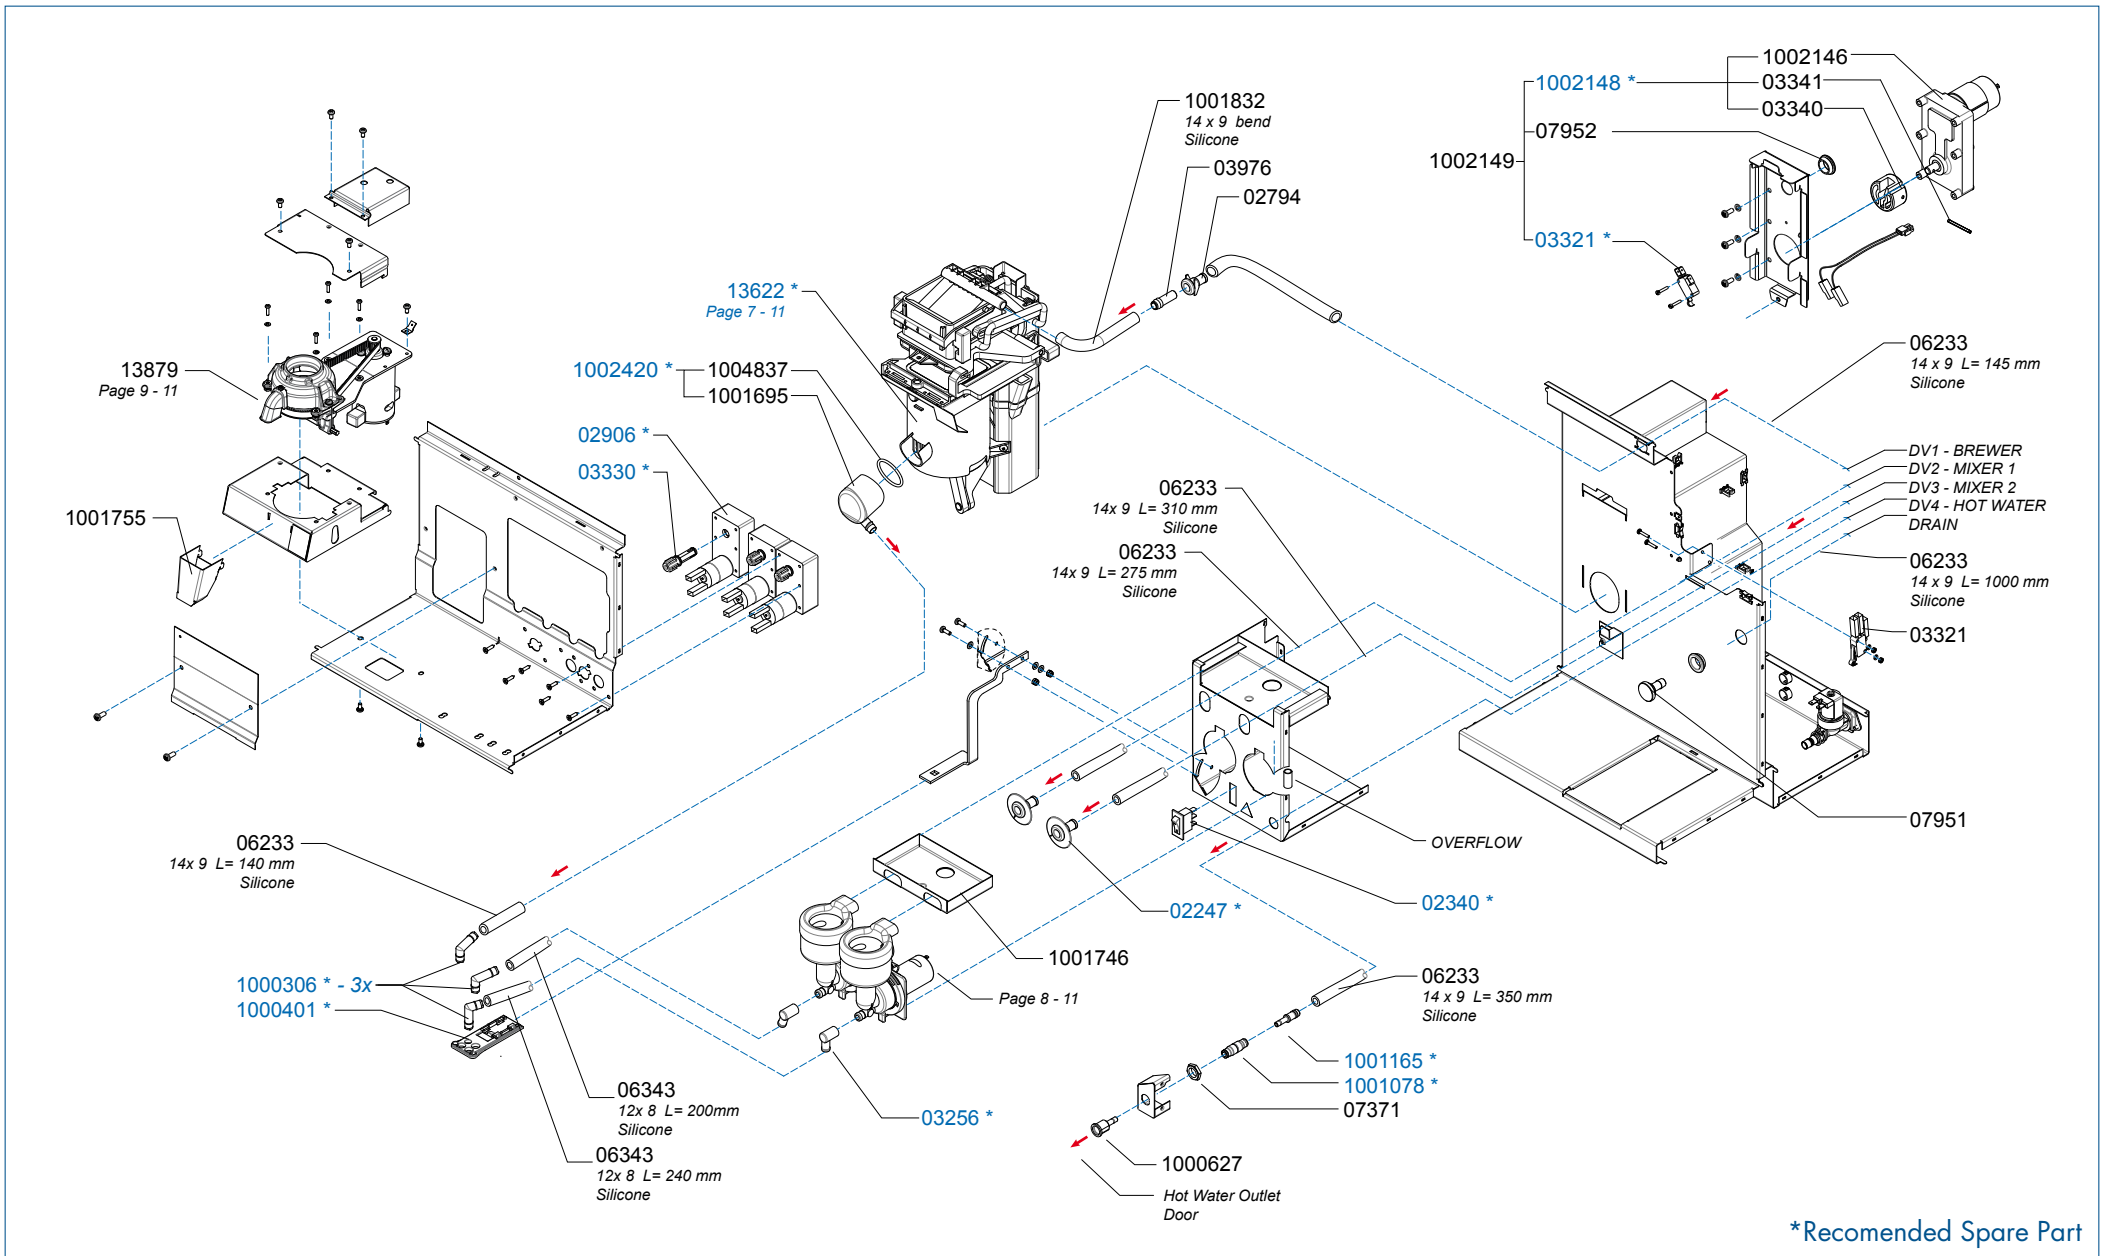

Date : 12-10-12

Spare Parts Info

**ANIMO**

www.animo.eu

\*Recommended Spare Part

Type : OPTIFRESH BEAN 4 NG  
 Articulenumber : 1001719

From mach. nr. : 3V 19362  
 Date : 07 - 2012

Page : 2 - 13  
 Rev : 2

Rated voltage : 1N~ 220-240V 50-60Hz 2275W

Drawer : JK  
 Date : 12-10-12

Spare Parts Info

**ANIMO**

www.animo.eu

Type	: OPTIFRESH BEAN 4 NG
Articlenumber	: 1001719
Rated voltage	: 1N~ 220-240V 50-60Hz 2275W