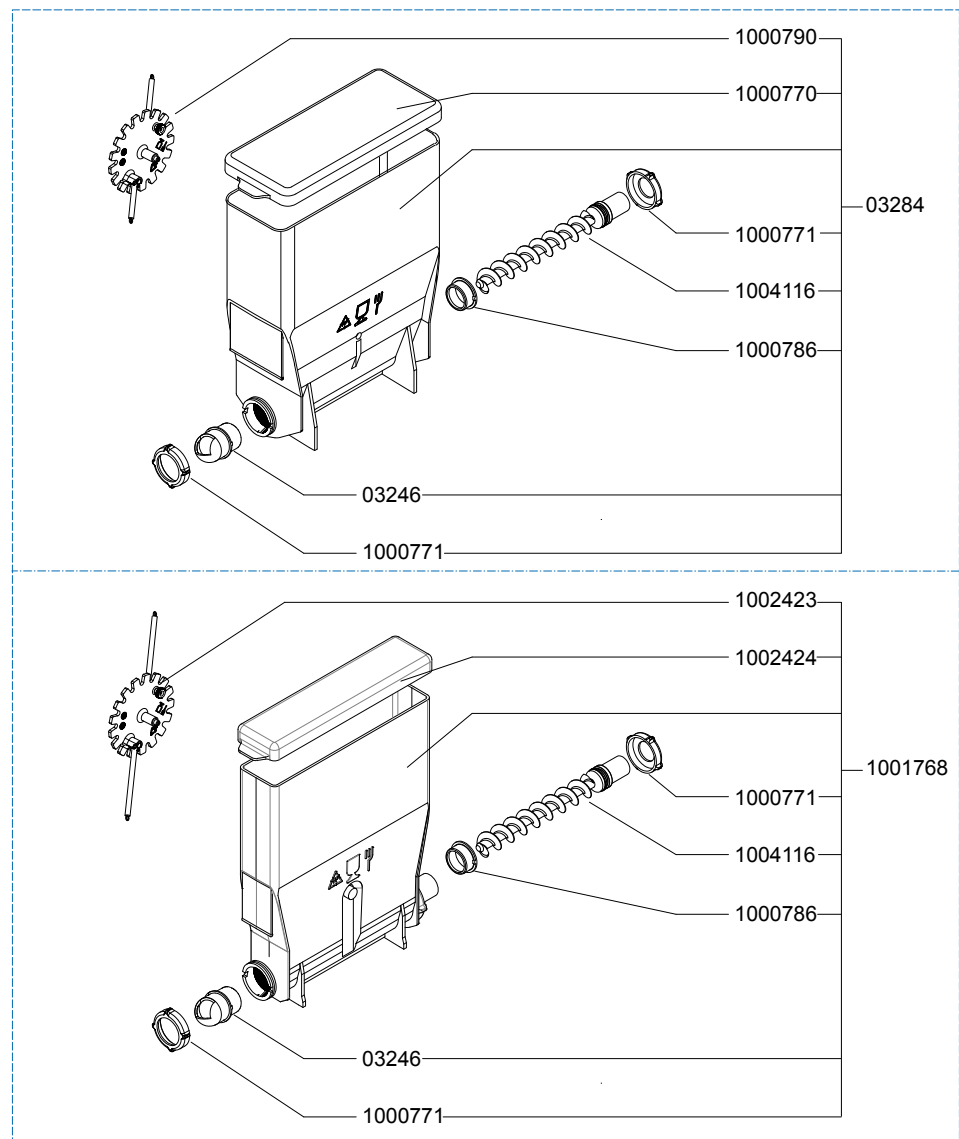

  
 www.animo.eu

\*Recommended Spare Part

Type : OPTIFRESH BEAN 4 NG  
 Articulenumber : 1001719

From mach. nr. : 3V 19362  
 Date : 07 - 2012

Page : 7 - 13  
 Rev : 2

Rated voltage : 1N~ 220-240V 50-60Hz 2275W

Drawer : JK  
 Date : 12-10-12

Spare Parts Info

ANIMO

www.animo.eu

\*Recommended Spare Part

Type : OPTIFRESH BEAN 4 NG

Articlenumber : 1001719

From mach. nr. : 3V 19362