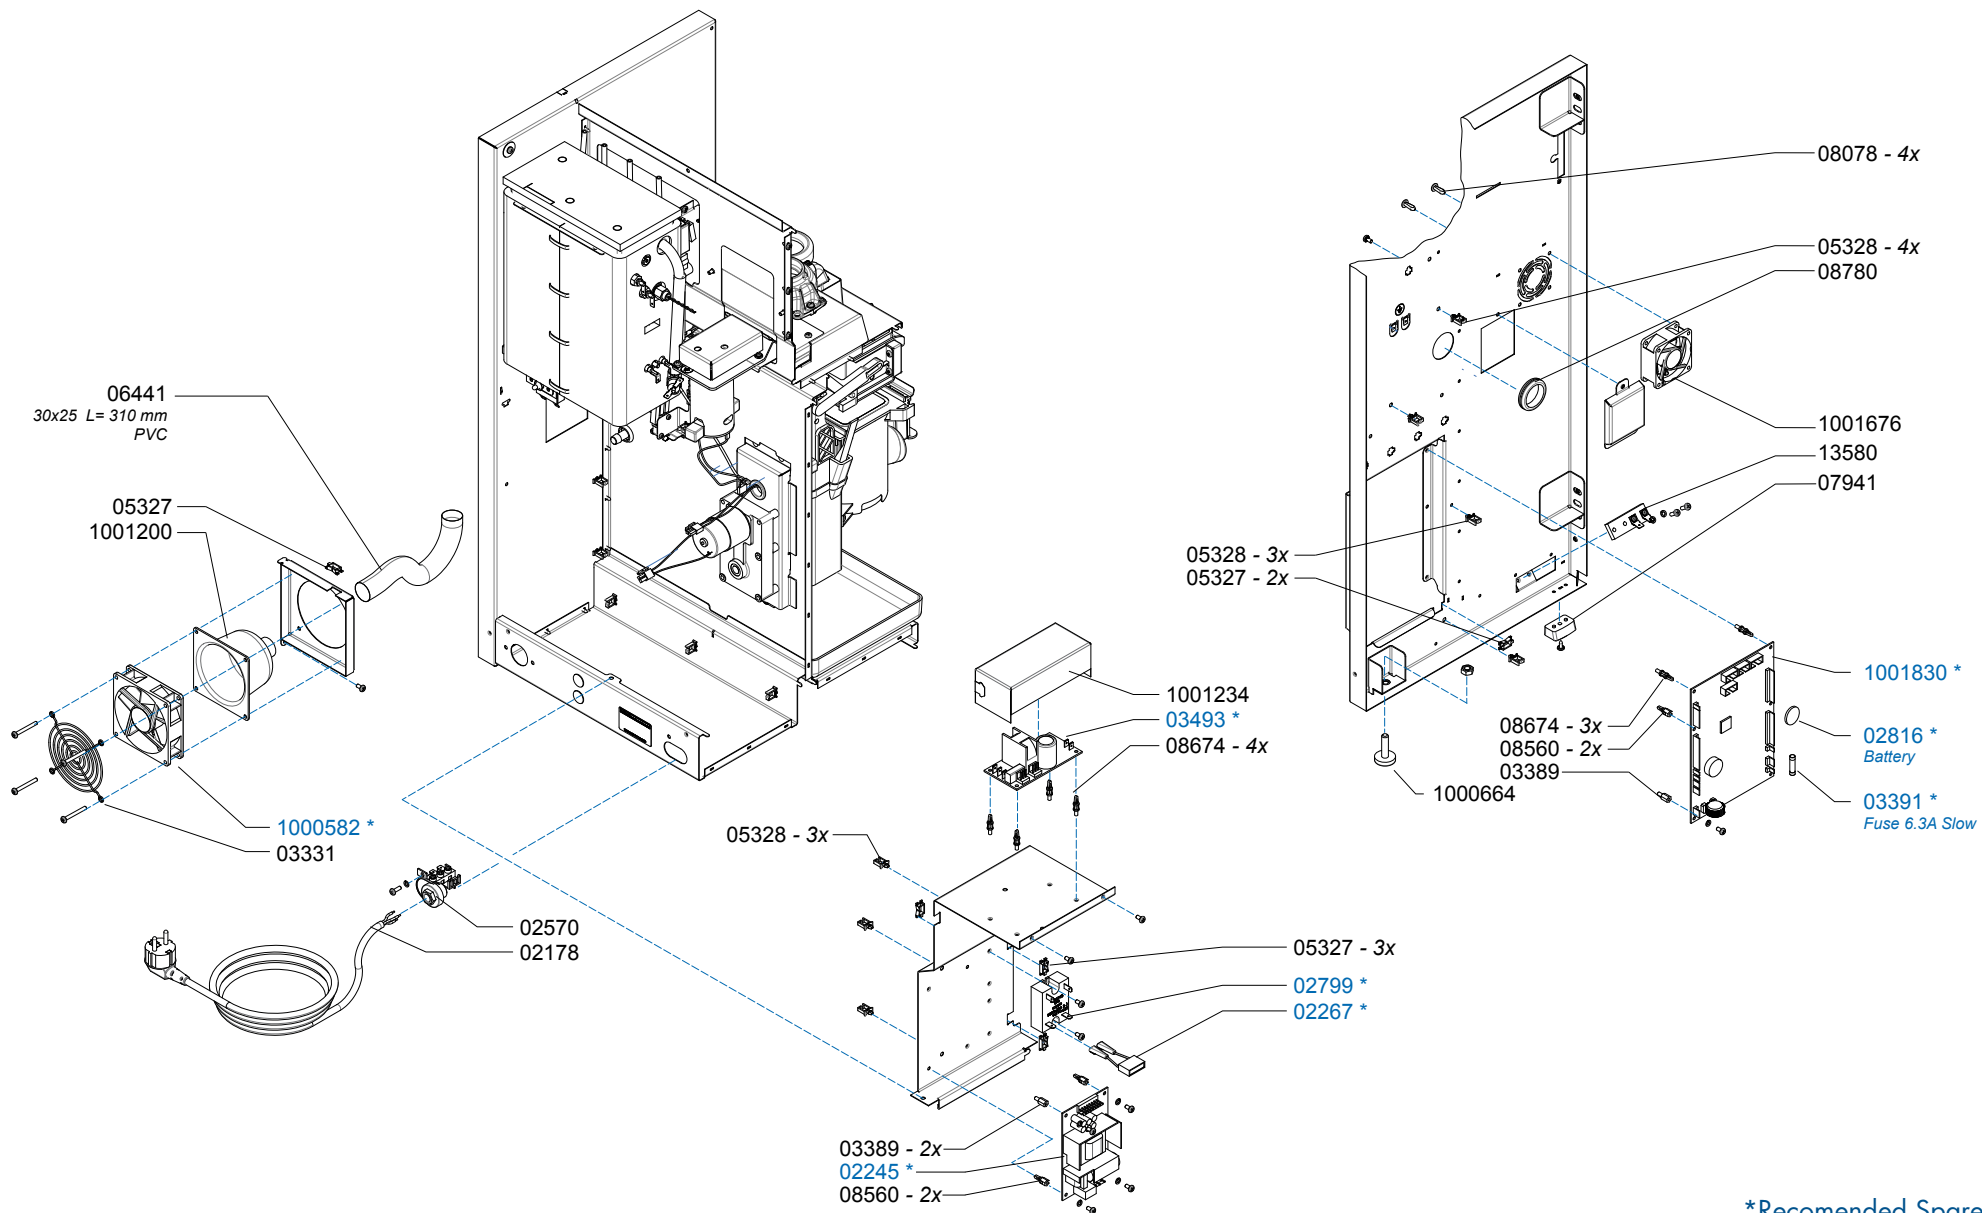

*Recomended Spare Part

Type : OPTIFRESH BEAN 4 NG
Articlenumber : 1001719

From mach. nr. : 3V 19362
Date : 07 - 2012

Page : 4 - 13
Rev : 2

Rated voltage : 1N~ 220-240V 50-60Hz 2275W

Drawer : JK
Date : 12-10-12

Spare Parts Info

ANIMO

www.animo.eu