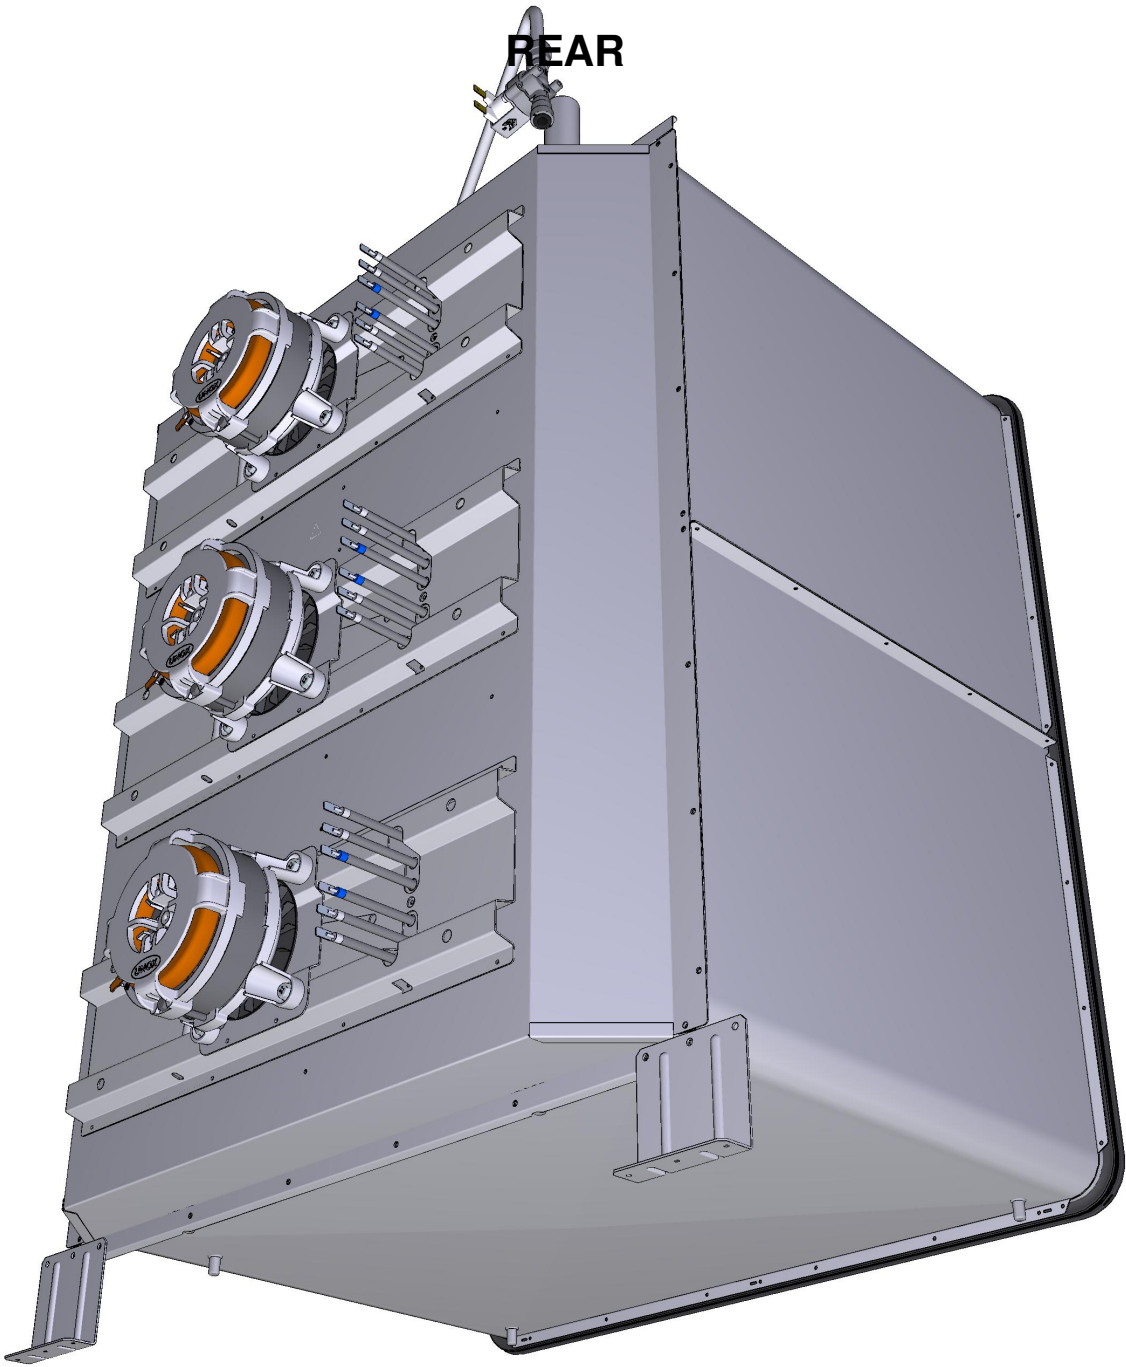

ASM3406B/0.D01 - Cooking chamber