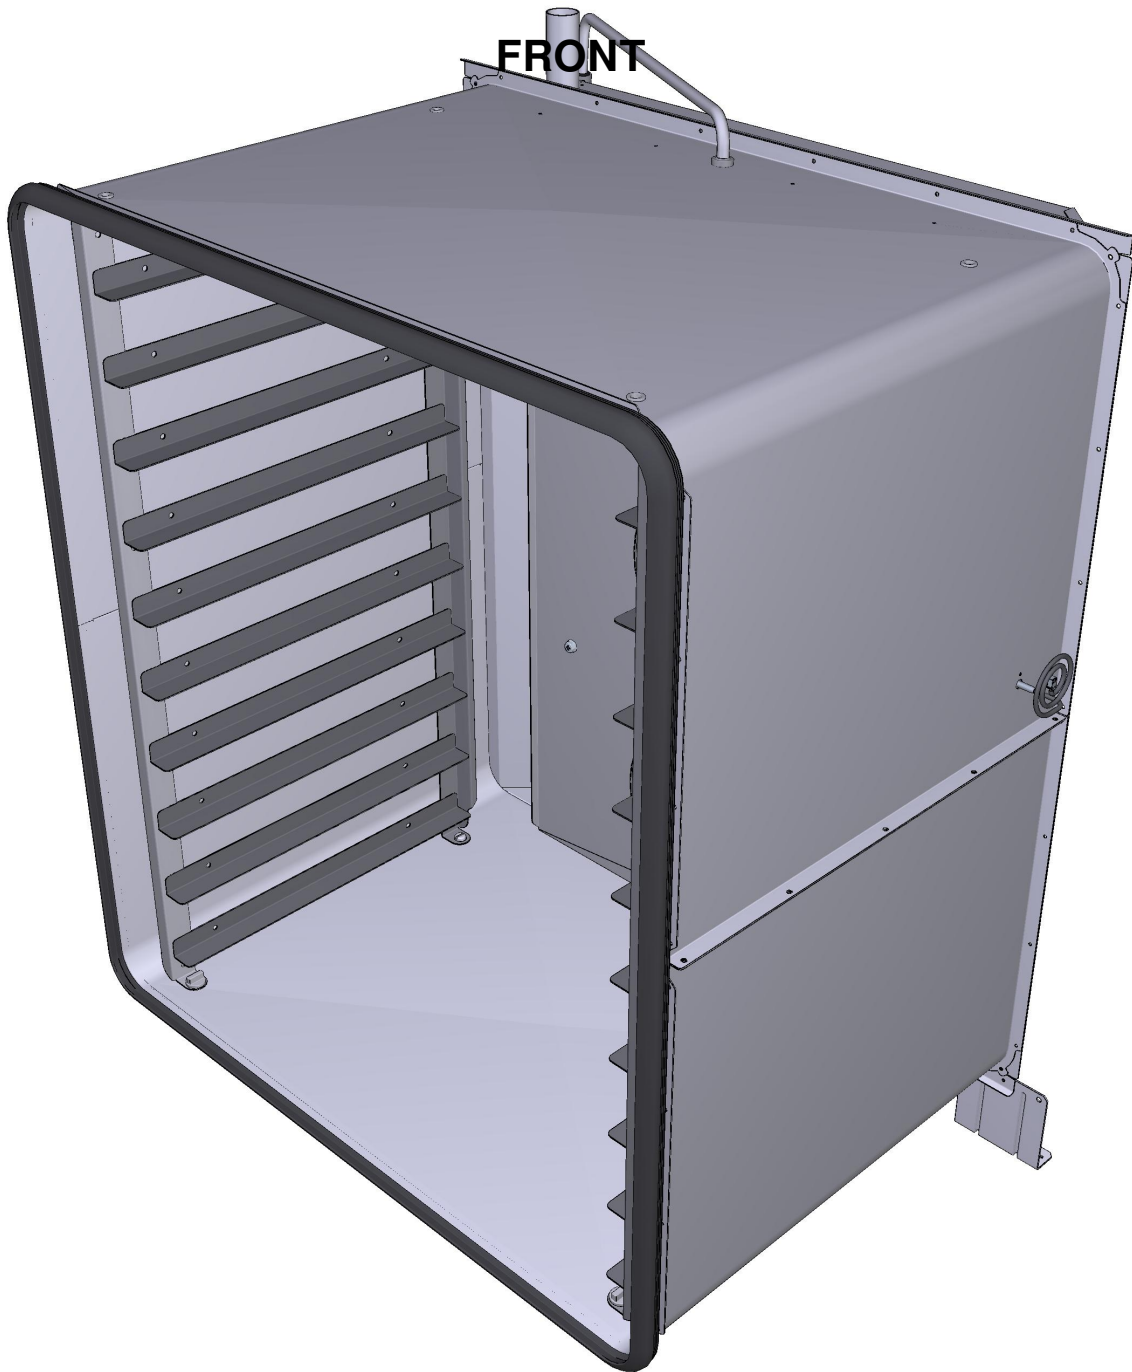

ASM3406B/0.D01 - Cooking chamber