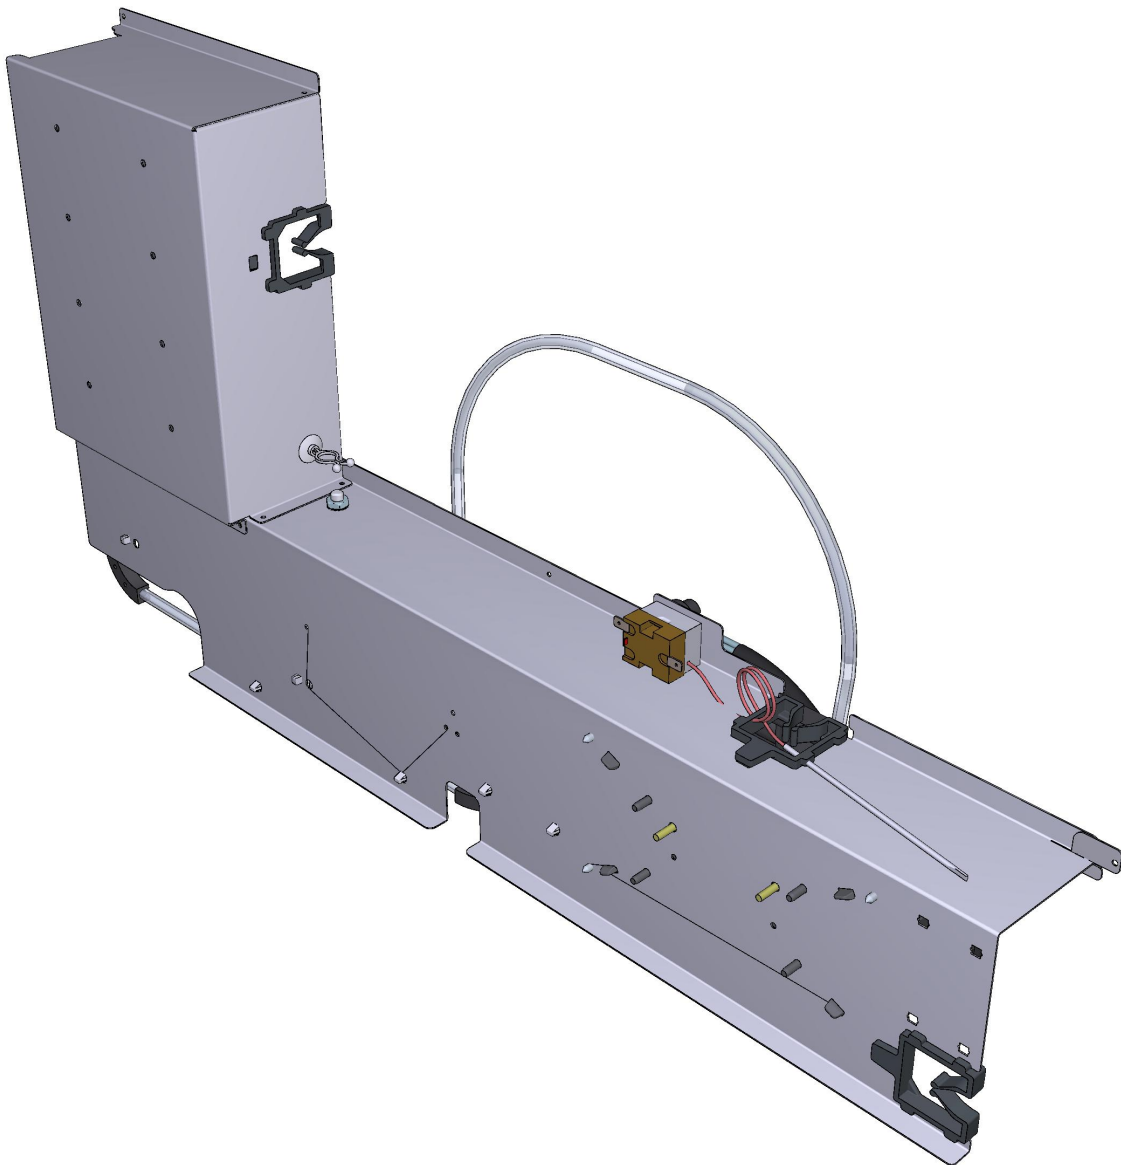

ASM3442B/0.D00 - Electrical system

FRONT