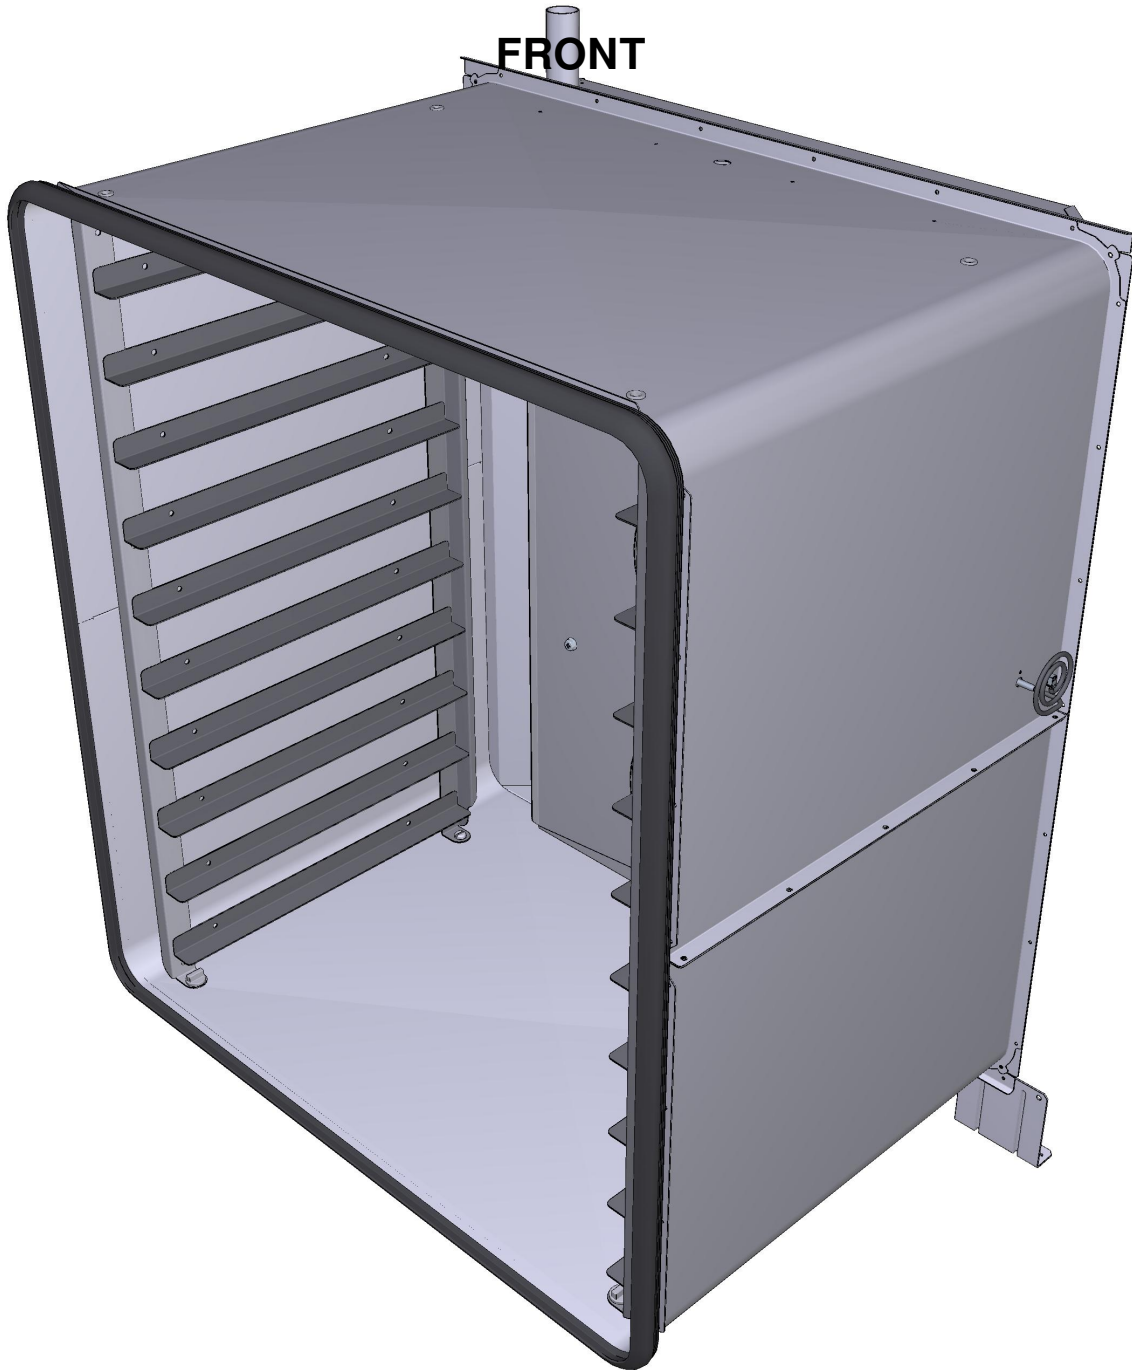

ASM3406B/0.D01 - Cooking chamber