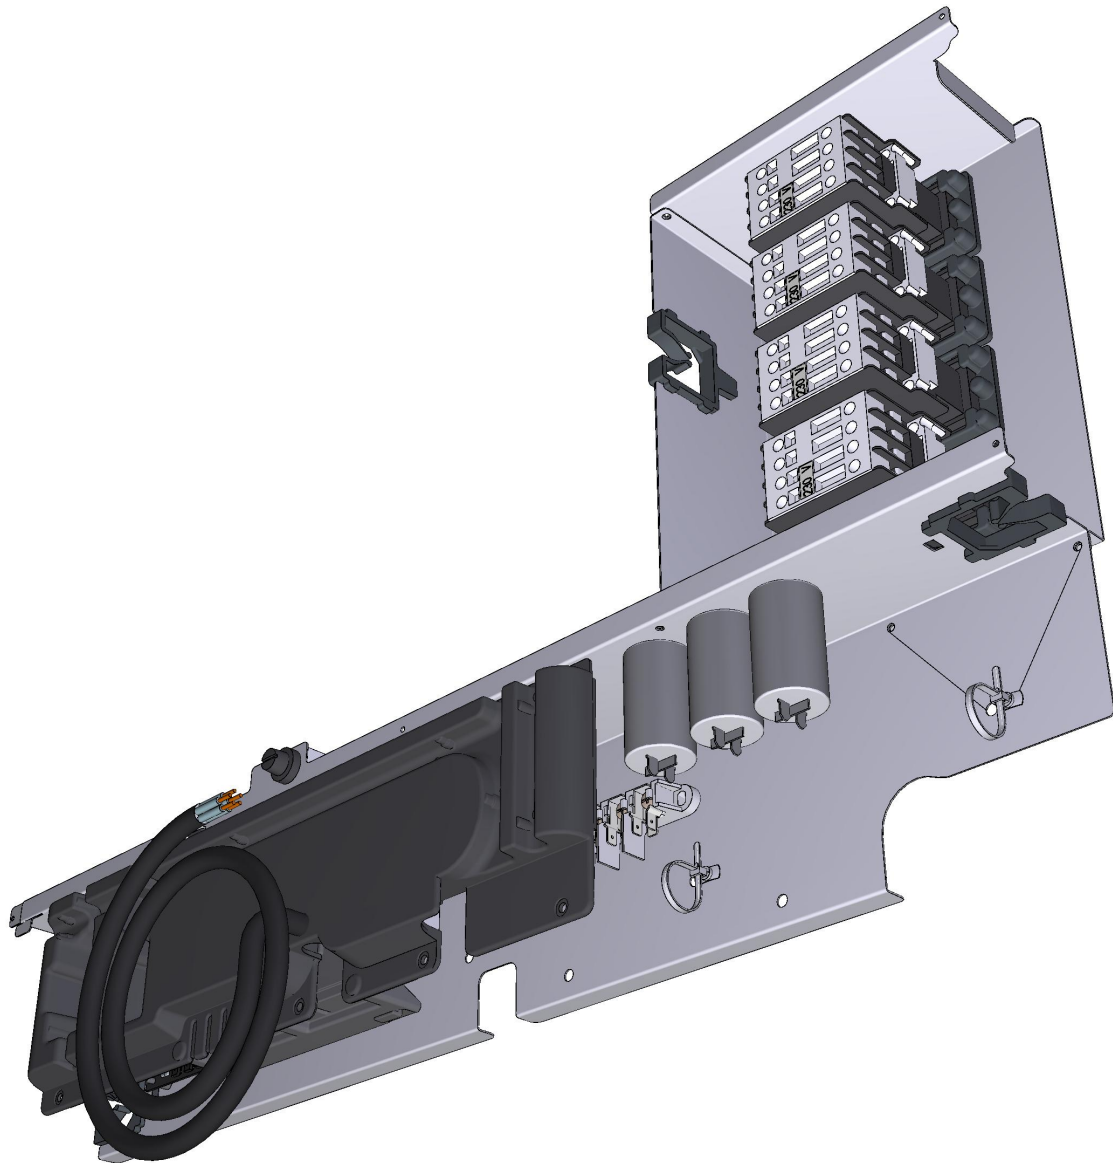

ASM3442B/0.D00 - Electrical system

REAR