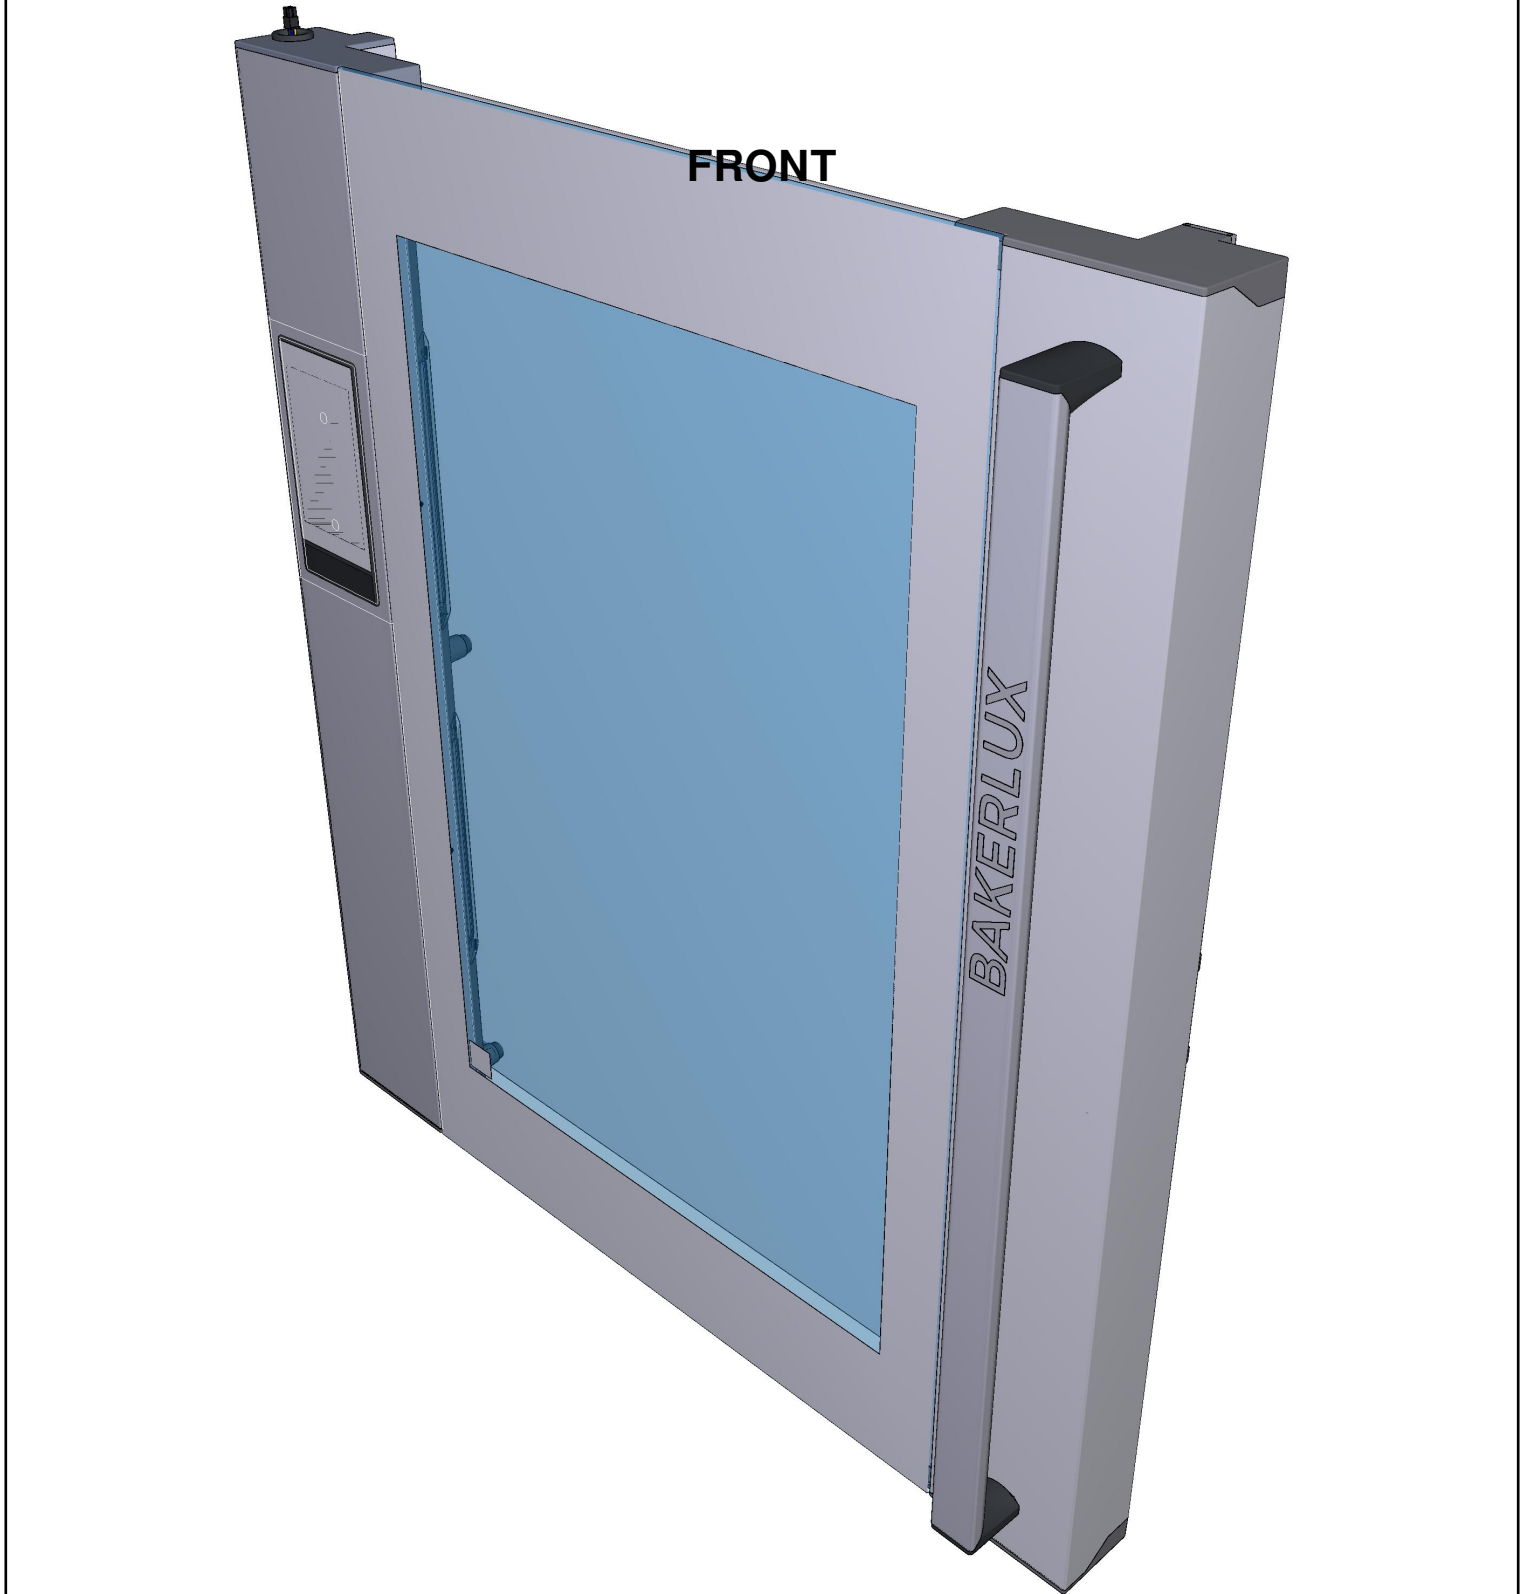

ASM3435A/0.D01 - Door