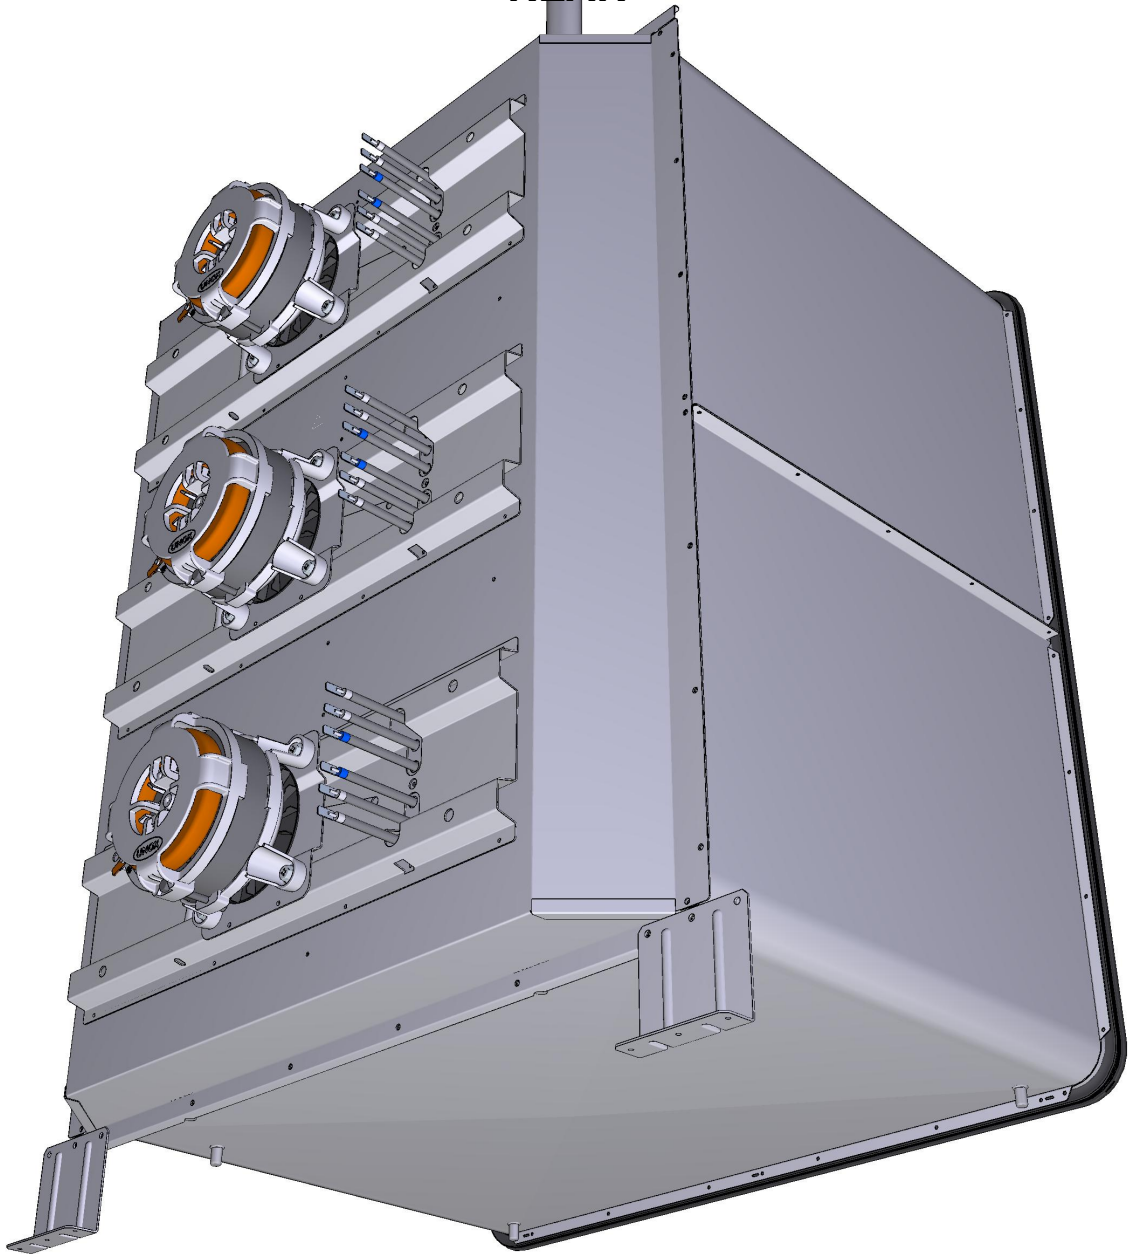

ASM3406B/0.D01 - Cooking chamber

REAR