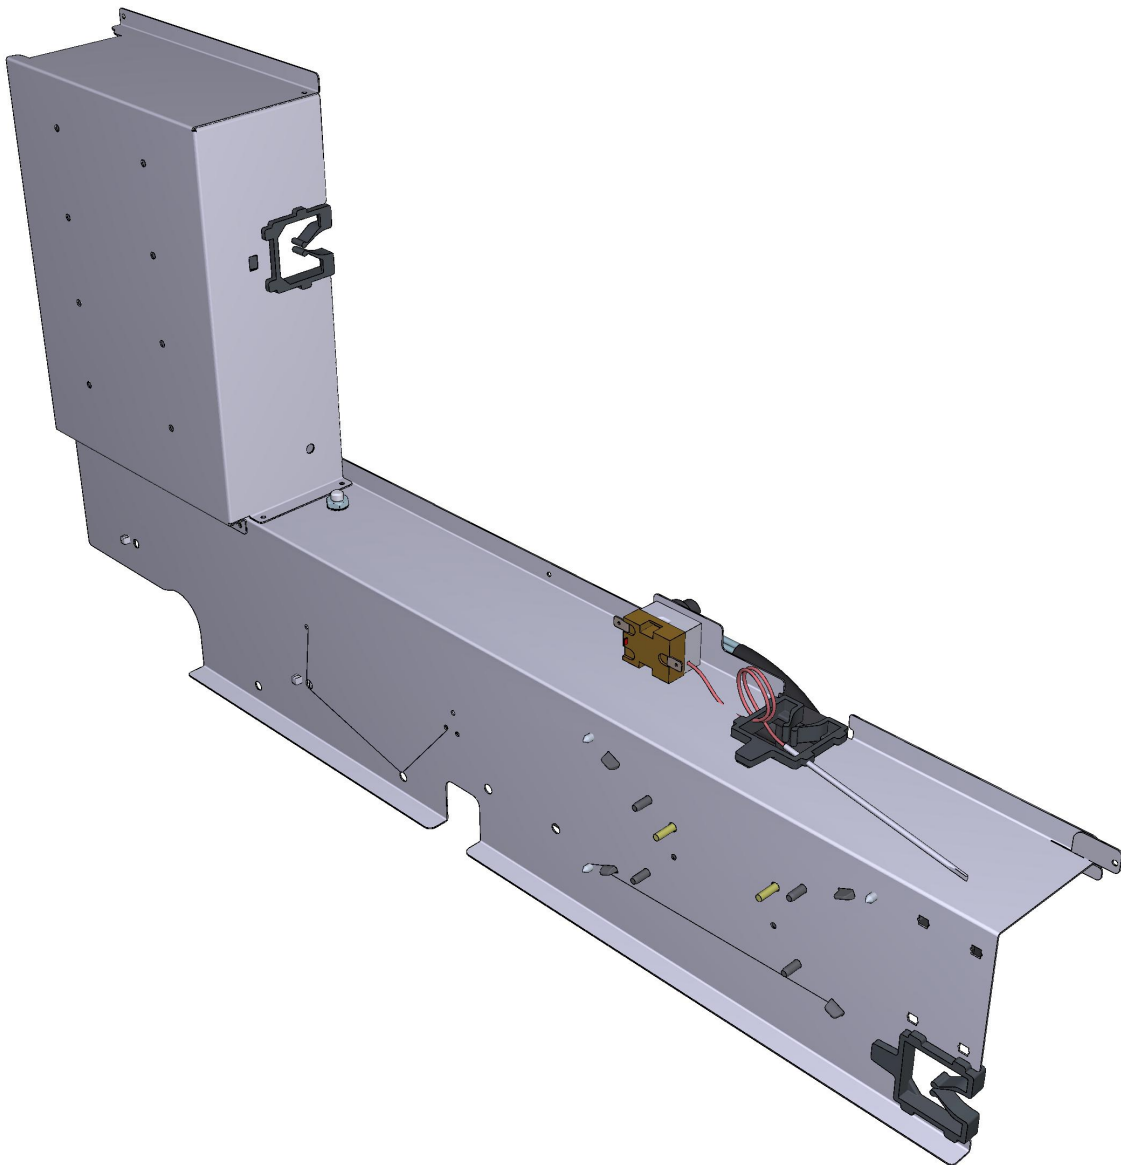

ASM3442B/0.D00 - Electrical system

FRONT