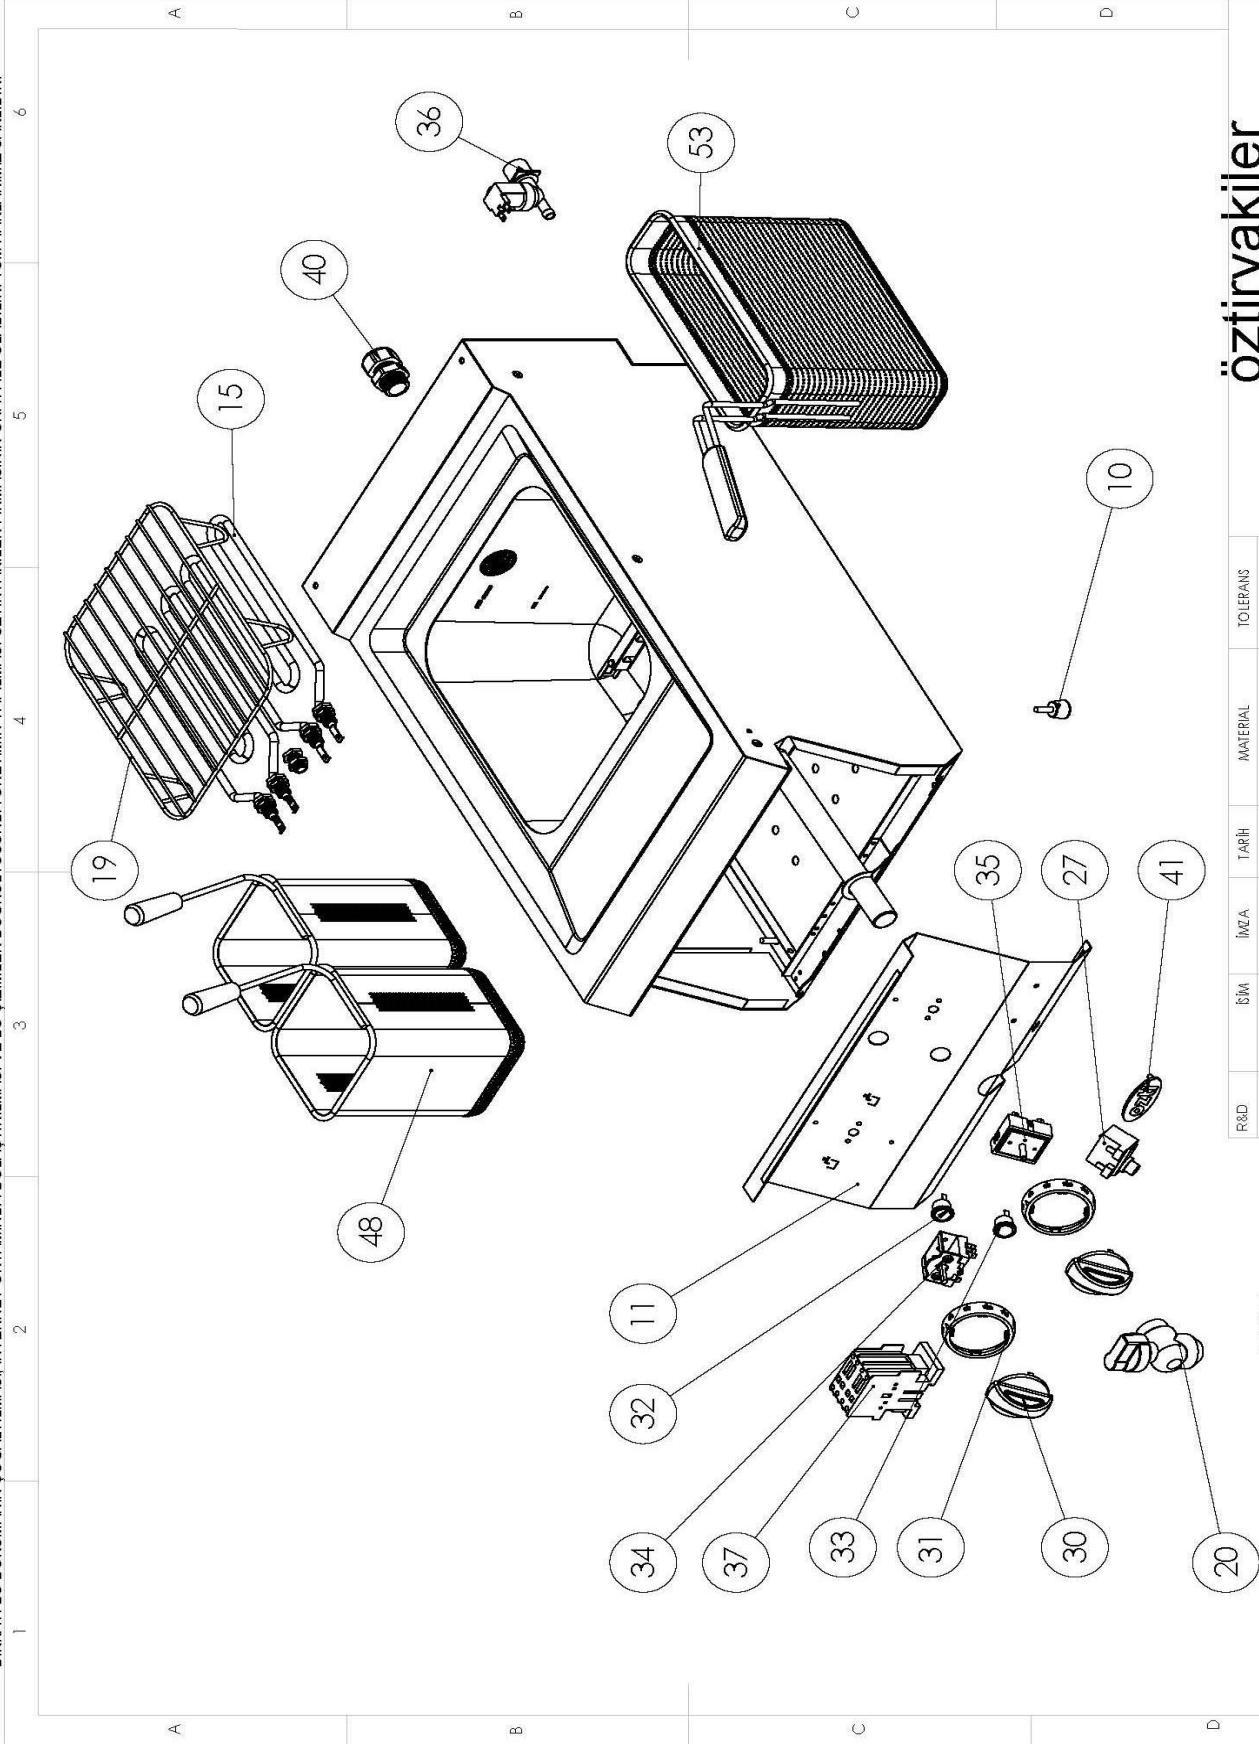

DİKKAT: BU DÖKÜMANIN COĞALTILMASI İNTERNET ORTAMINDA DOLAŞTIRILMASI VE BU ÇİZİMLER DOĞRULTUSUNDA ÜRETİMİN YAPILMASI ÖZTİRYAKİLER FİRMANININ ONAYI İLE OLABİLİR. TÜM HAKLARIMIZ SAKLIDIR.

Öztiiryakiler

RİSD	BİM	İMCA	TARİHİ	MATERİAL	TOLERANS
ŞİZEN	E.BAŞTUĞ		22.12.2012		DIN 71 68
KONTROL	M.HACI		22.12.2012		ORTA
ONAY	M.HACI		22.12.2012		PARÇA ADI
					OME 4070
					T. RESİM NO
					OME 4070 patlamış
					REVİZYON
					1
					ÖLÇEK
					1/7

ARGE
KONTROLLÜ KOPYA

V13.01

RESİM ÜZERİNDEN ÖLÇÜ ALMAYINIZ! TÜM ÖLÇÜLER mm ÇİNSİNDİR

WARNING: IT IS APPROPRIATE TO MULTIPLY, USE, DISPLAY AT COMPUTER/INTERNET AND PRODUCE THE PRODUCT WITH ITS DRAWINGS WITH THE APPROVAL OF ÖZTİRYAKİLER COMPANY. ALL RIGHTS RESERVED.