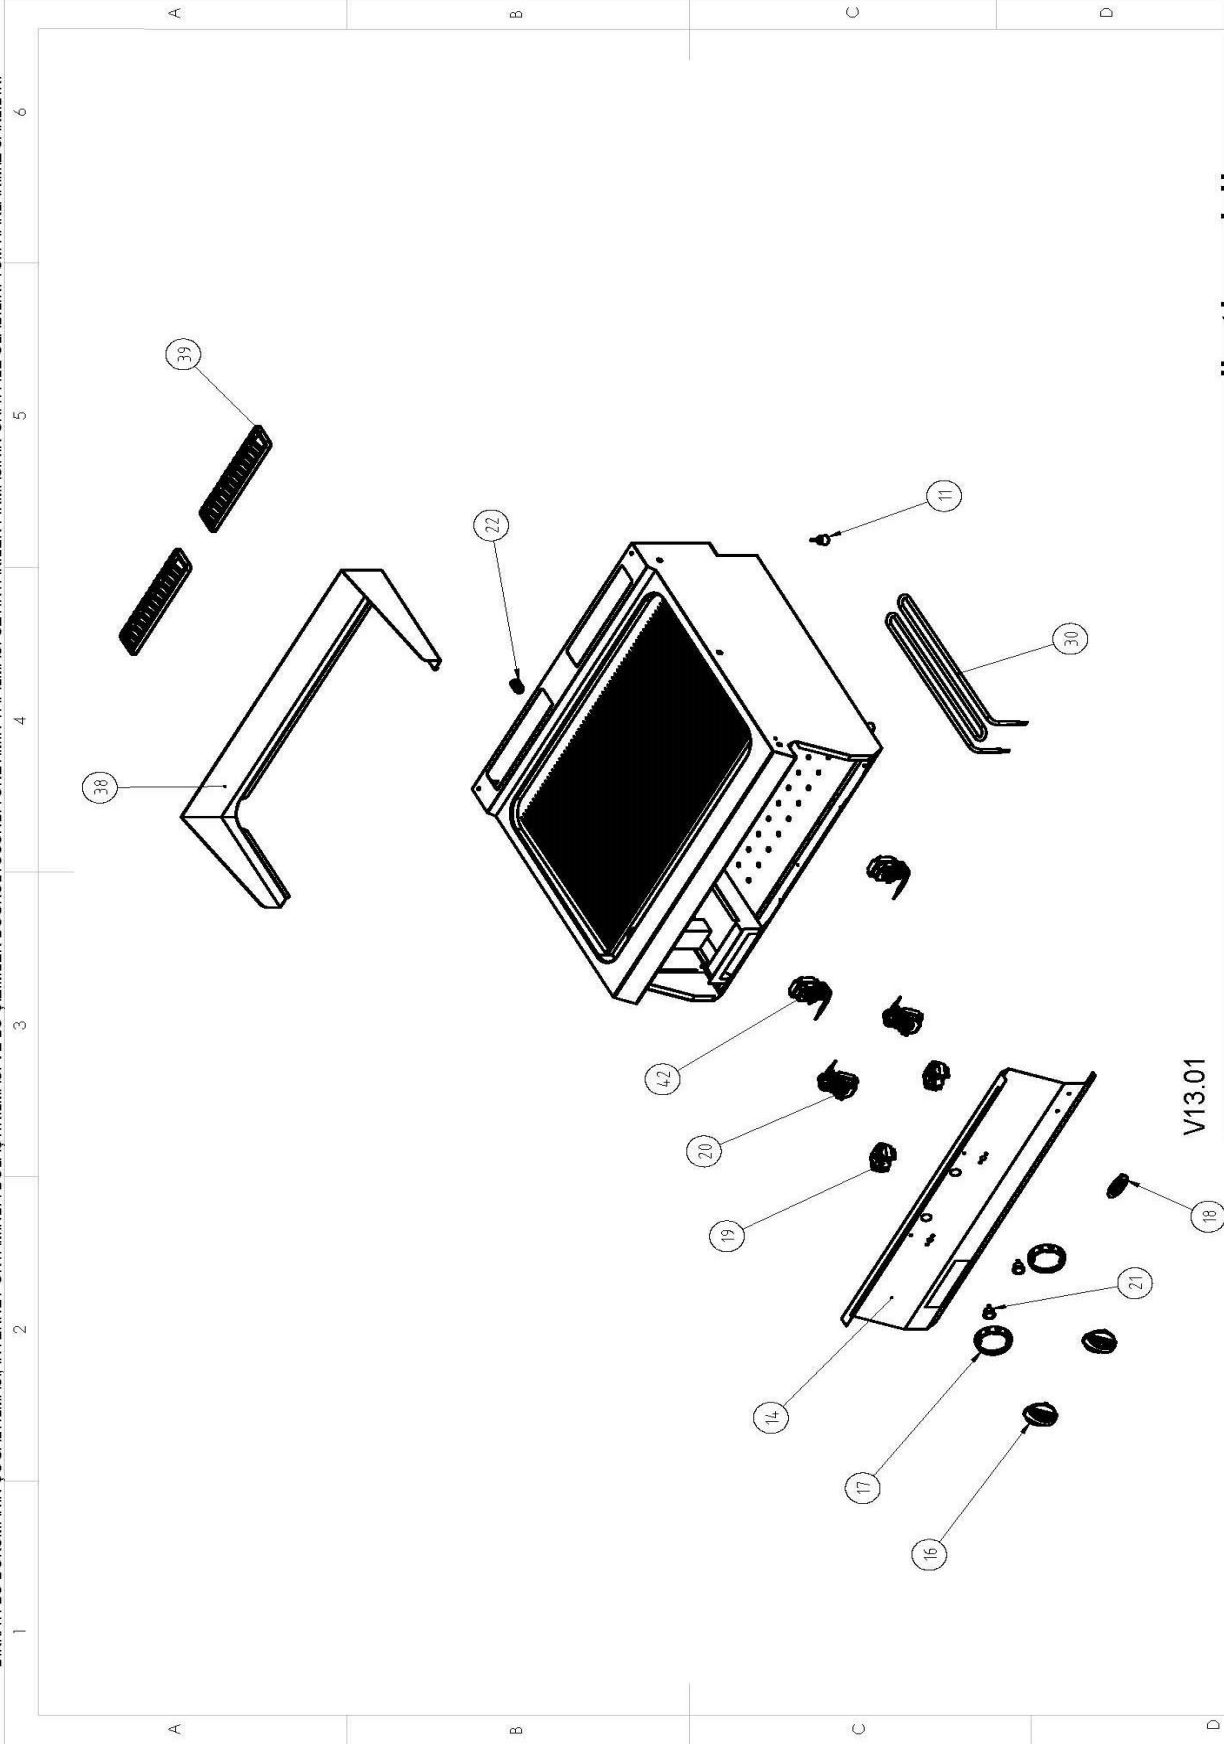

7864.N1.80703.11C

YEN 700 SET ÜSTÜ GR LL PLATE OLUKLU ELEKTR KL 80*70*30-SERT KROM Version No: V13.01
KAPLI

DİKKAT: BU DÖKÜMANIN COĞALTILMASI VE BU ÇİZİMLER DOĞRULUĞUNDA ÜRETİMİN YAPILMASI ÖZTIRYAKILER FİRMA SININ ONAYI İLE OLABİLİR. TÜM HAKLARIMIZ SAKLIDIR.

V13.01

Öztiryakiler

OGE 8070 N C

PARÇA ADI

DIN 71 68
ORTA

REVİZYON 1

TARİHİ 22.12.2012

İMZA

BİM T.ERDOĞAN

ÇİZEN M.HACI

KONTROL M.HACI

ONAY M.HACI

AĞIRLIK(g) 73497,24

TÜM ÖLÇÜLER mm ÇİNSİNDİR

RESİM ÜZERİNDEN ÖLÇÜ ALMAYINIZ!

REVİZYON 1:1

ÖLÇEK 1:1

T.C. RESİM NO

OGE 8070 N C kısa platinli patlatılmış servis ve imalat

Ar-Ge
TASARIM AŞAMASINDA

V13.01

RESİM ÜZERİNDEN ÖLÇÜ ALMAYINIZ! TUM ÖLÇÜLER mm ÇİNSİNDİR

WARNING: IT IS APPROPRIATE TO MULTIPLY, USE, DISPLAY AT COMPUTER/INTERNET AND PRODUCE THE PRODUCT WITH ITS DRAWINGS WITH THE APPROVAL OF ÖZTIRYAKILER COMPANY. ALL RIGHTS RESERVED.