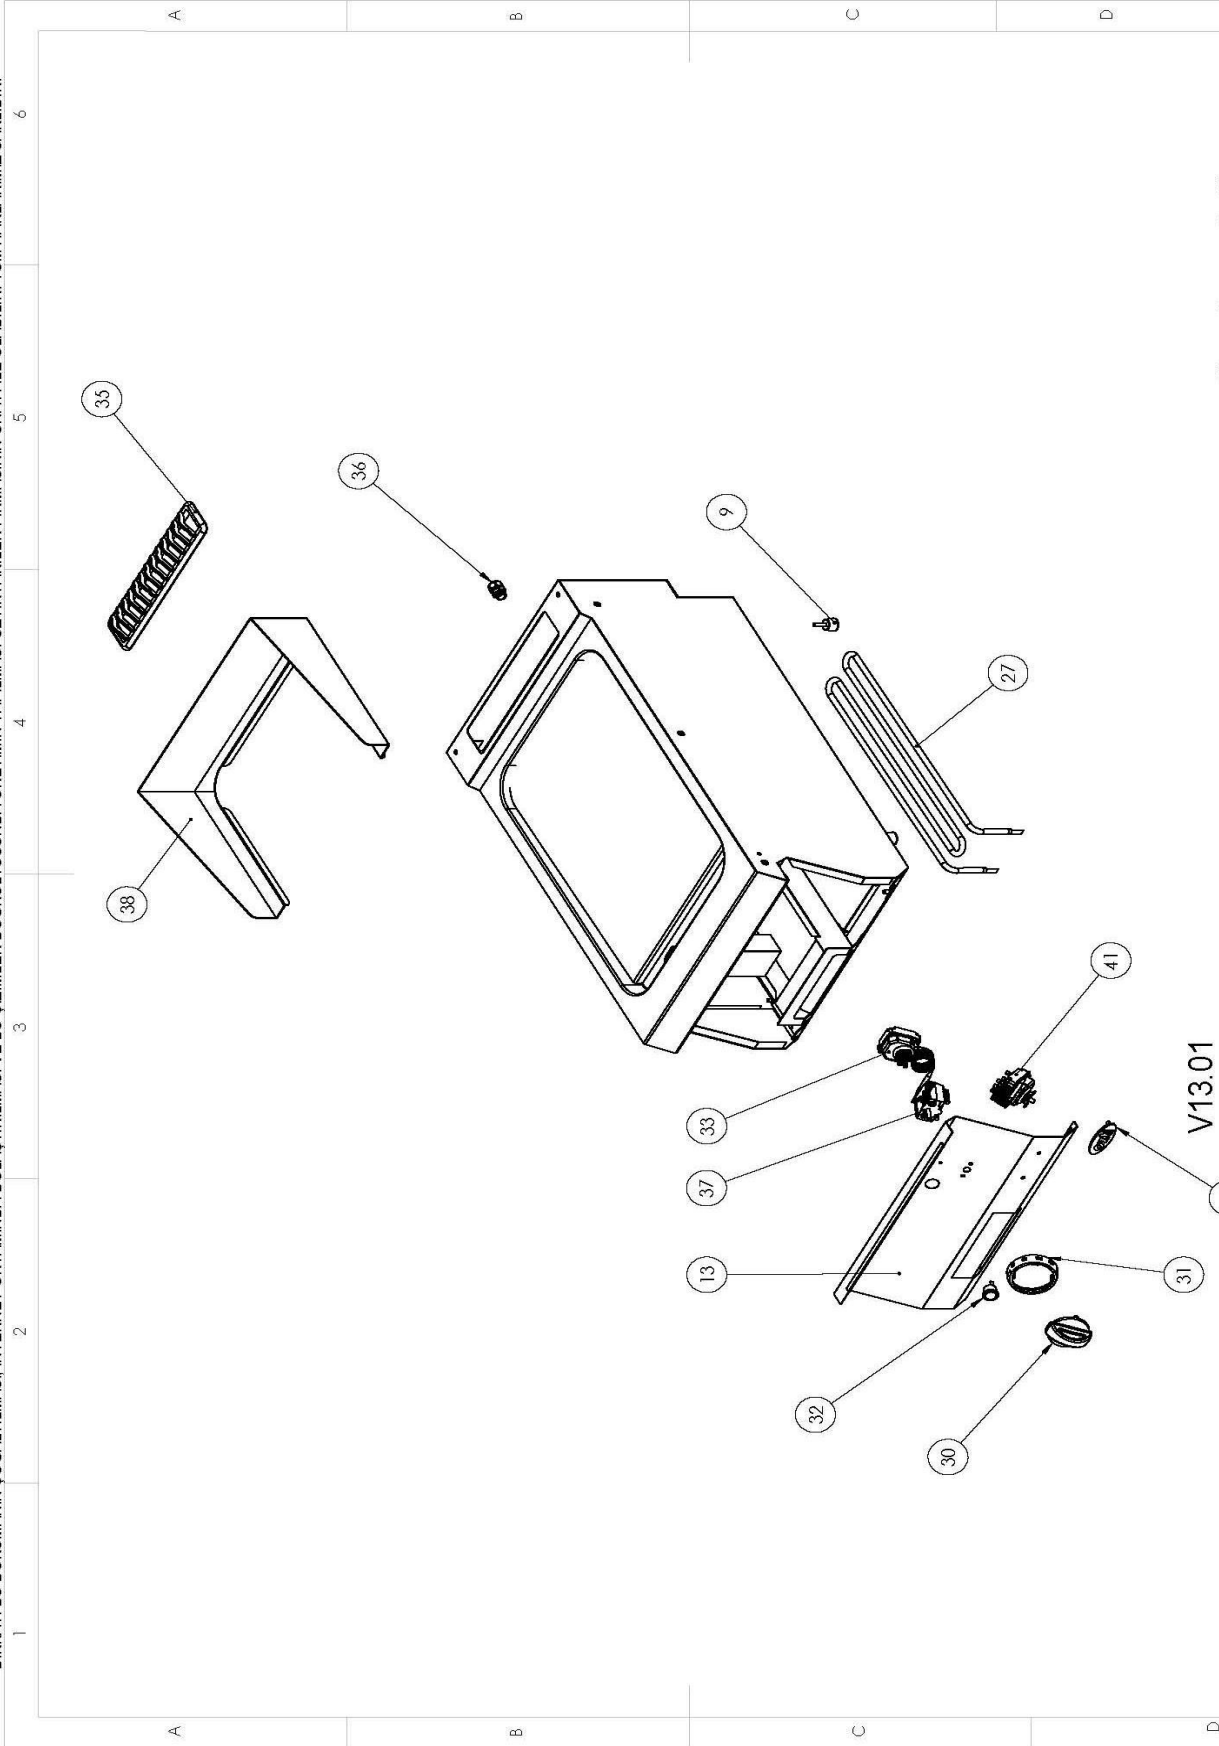

DIKKAT: BU DÖKÜMANIN COĞALTILMASI İNTERNET ORTAMINDA DOLAŞTIRILMASI VE BU ÇİZİMLER DOĞRULTUSUNDA ÜRETİMİN YAPILMASI ÖZTIRYAKILER FİRMASININ ONAYI İLE OLABİLİR. TÜM HAKLARIMIZ SAKLIDIR.

Öztiryakiler

RİSİD	BİM	İMCA	TARİH	MATERİAL	TOLERANS
ŞİZEN	E.BAŞTUĞ		04.01.2013		DIN 71 68
KONTROL	M.HACI		04.01.2013		ORTA
ONAY	M.HACI		04.01.2013		

REVİZYON	ÖLÇEK	T. RESİM NO
2	1:20	

ARGE
KONTROLLÜ KOPYA

V13.01

RESİM ÜZERİNDEN ÖLÇÜ ALMAYINIZ! TÜM ÖLÇÜLER mm ÇİNSİNDİR
V13.01
OG E 4070 C PATLAMIS
OG E 4070 C KISA PLATINALI PATLAMIS servis ve imalat
ALL RIGHTS RESERVED.