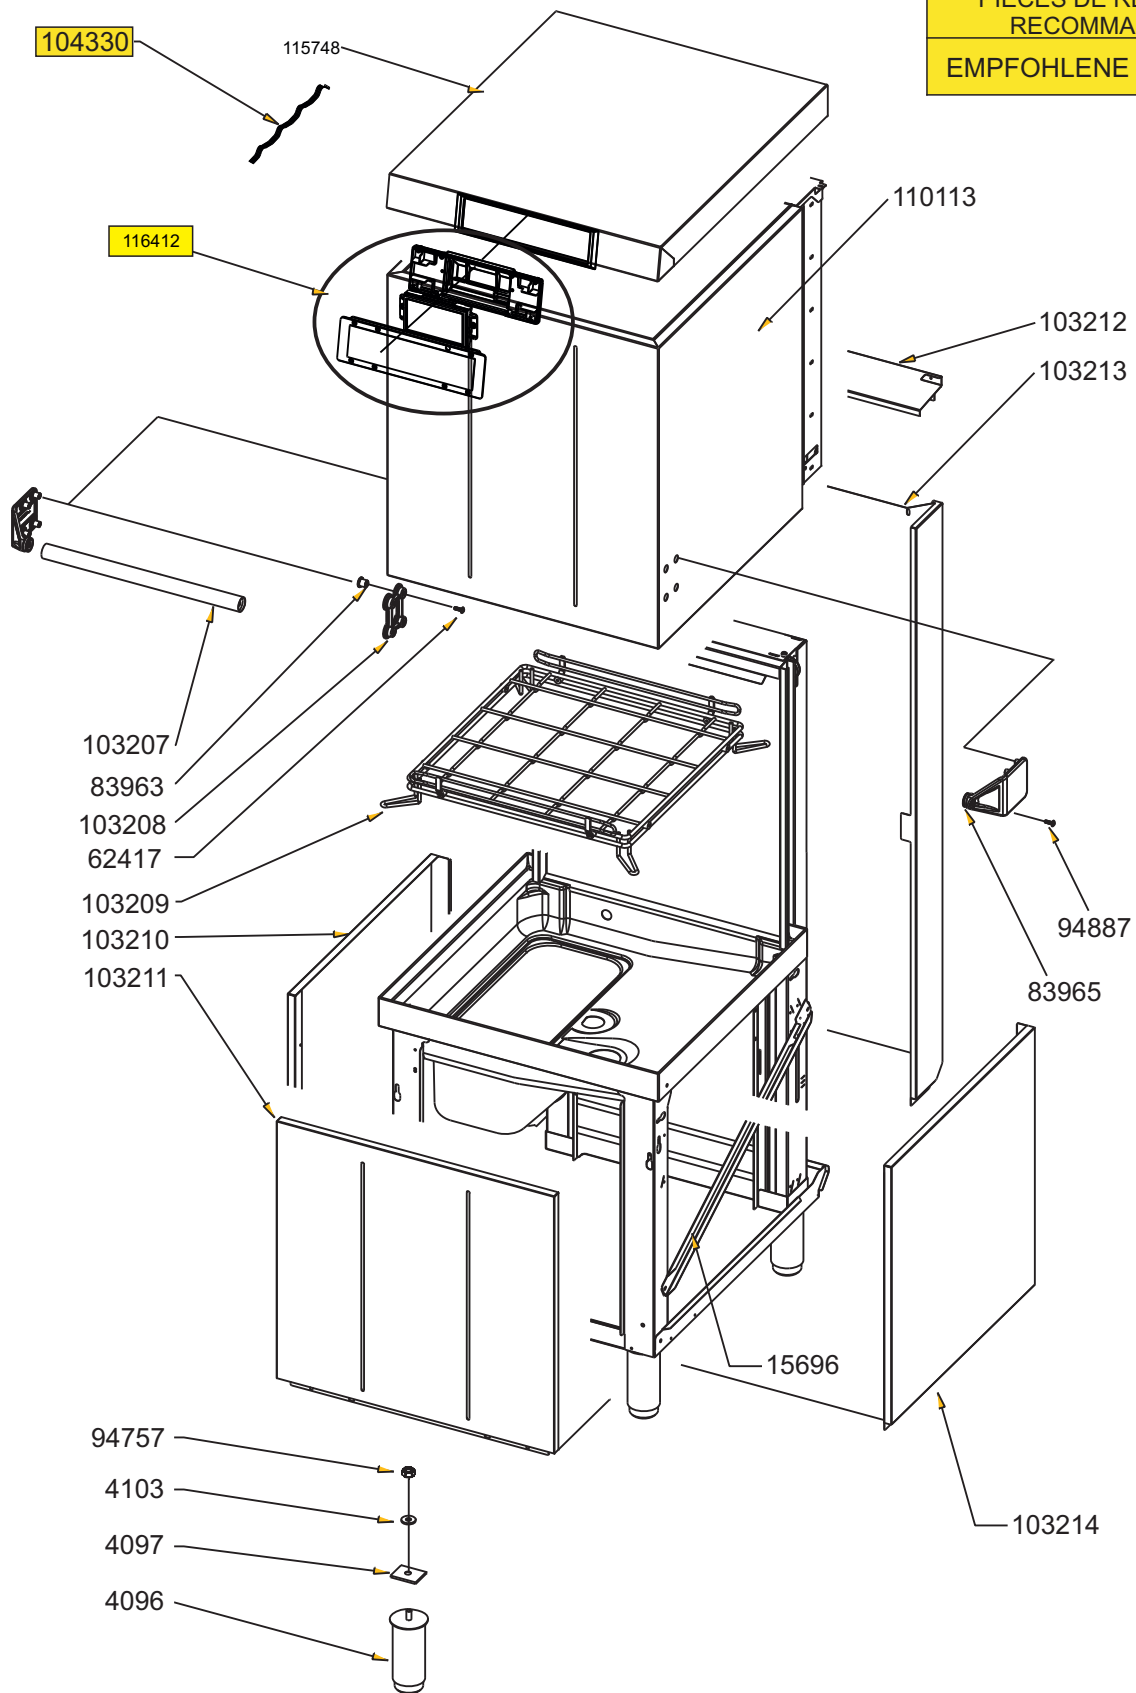

RICAMBI CONSIGLIATI
RECOMMENDED PARTS
PIECES DE RECHANGE
RECOMMANDEES
EMPFOHLENE ERSATZEILE