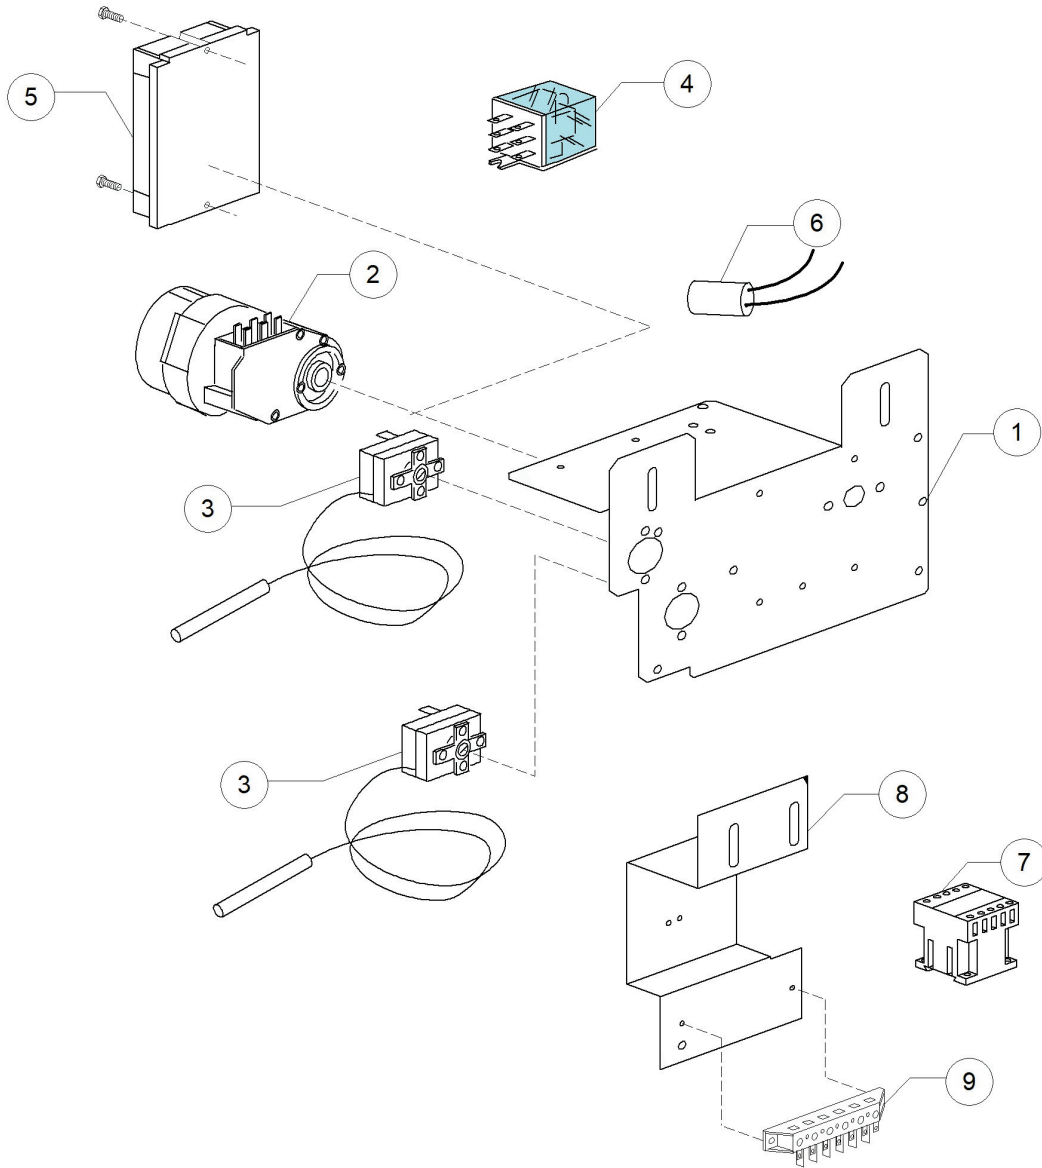

GS 35 230V 50HZ 2014 - DWH1018258 - Componenti elettrici - DW128M

GS 35 230V 50HZ 2014 - DWH1018258 - Componenti elettrici - DW128M

Pos.	Codice	Descrizione	Description
1	DW25020	PORTACOMPONENTI 35-37-40- 351-371-401	ELECTRIC COMPONENTS PANEL
2	DW10708/T	"TIMER 120" 230V 50Hz TERMOSTOP"	"TIMER 120" 230V 50Hz TERMOSTOP"
3	DW10707/1	TERM.0-90 TR2 C1500+PVC POST.N/ALB	THERMOSTAT 0-90 TR2 C1500+PVC POST.N/ALB
4	DW16047	RELE TRIP.16A 230VAC 50/60Hz	TRIPOLAR RELAY 16A 230VAC 50/60Hz