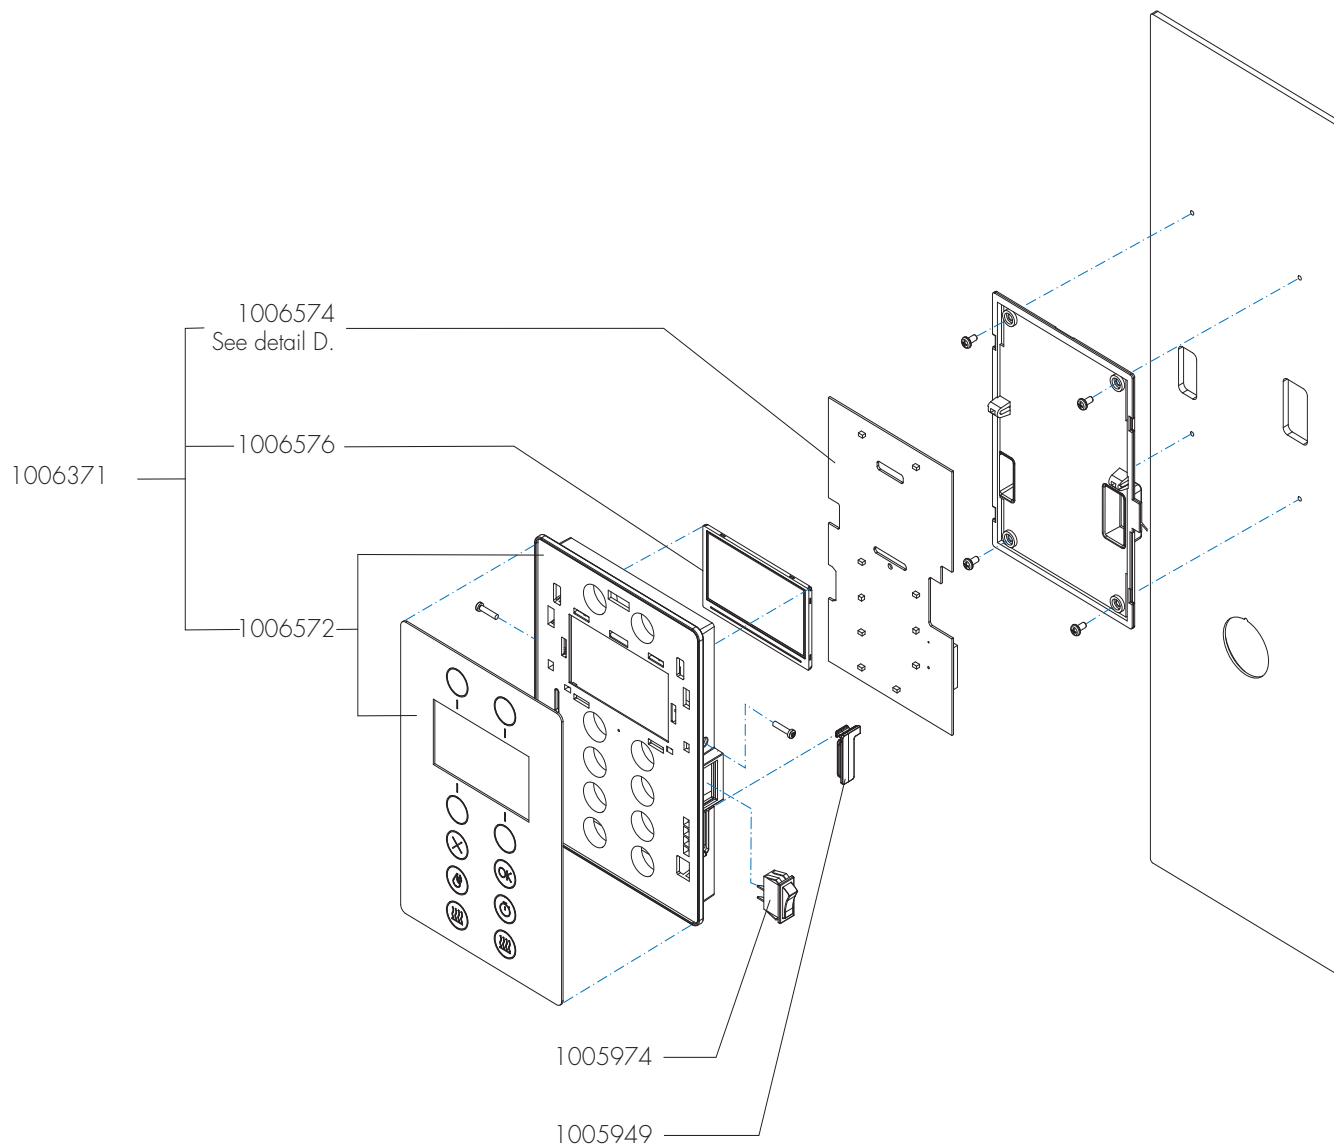

From mach. nr. : 1MA
 Date : 04 - 2017

Page : 4 - 10
 Rev : 1.1

Rated voltage : 1N~ 220-240V 50-60Hz 3175W

Drawer : BJW
 Date : 31-03-17

Spare Parts Info

ANIMO

www.animo.eu

*Recommended Spare Part