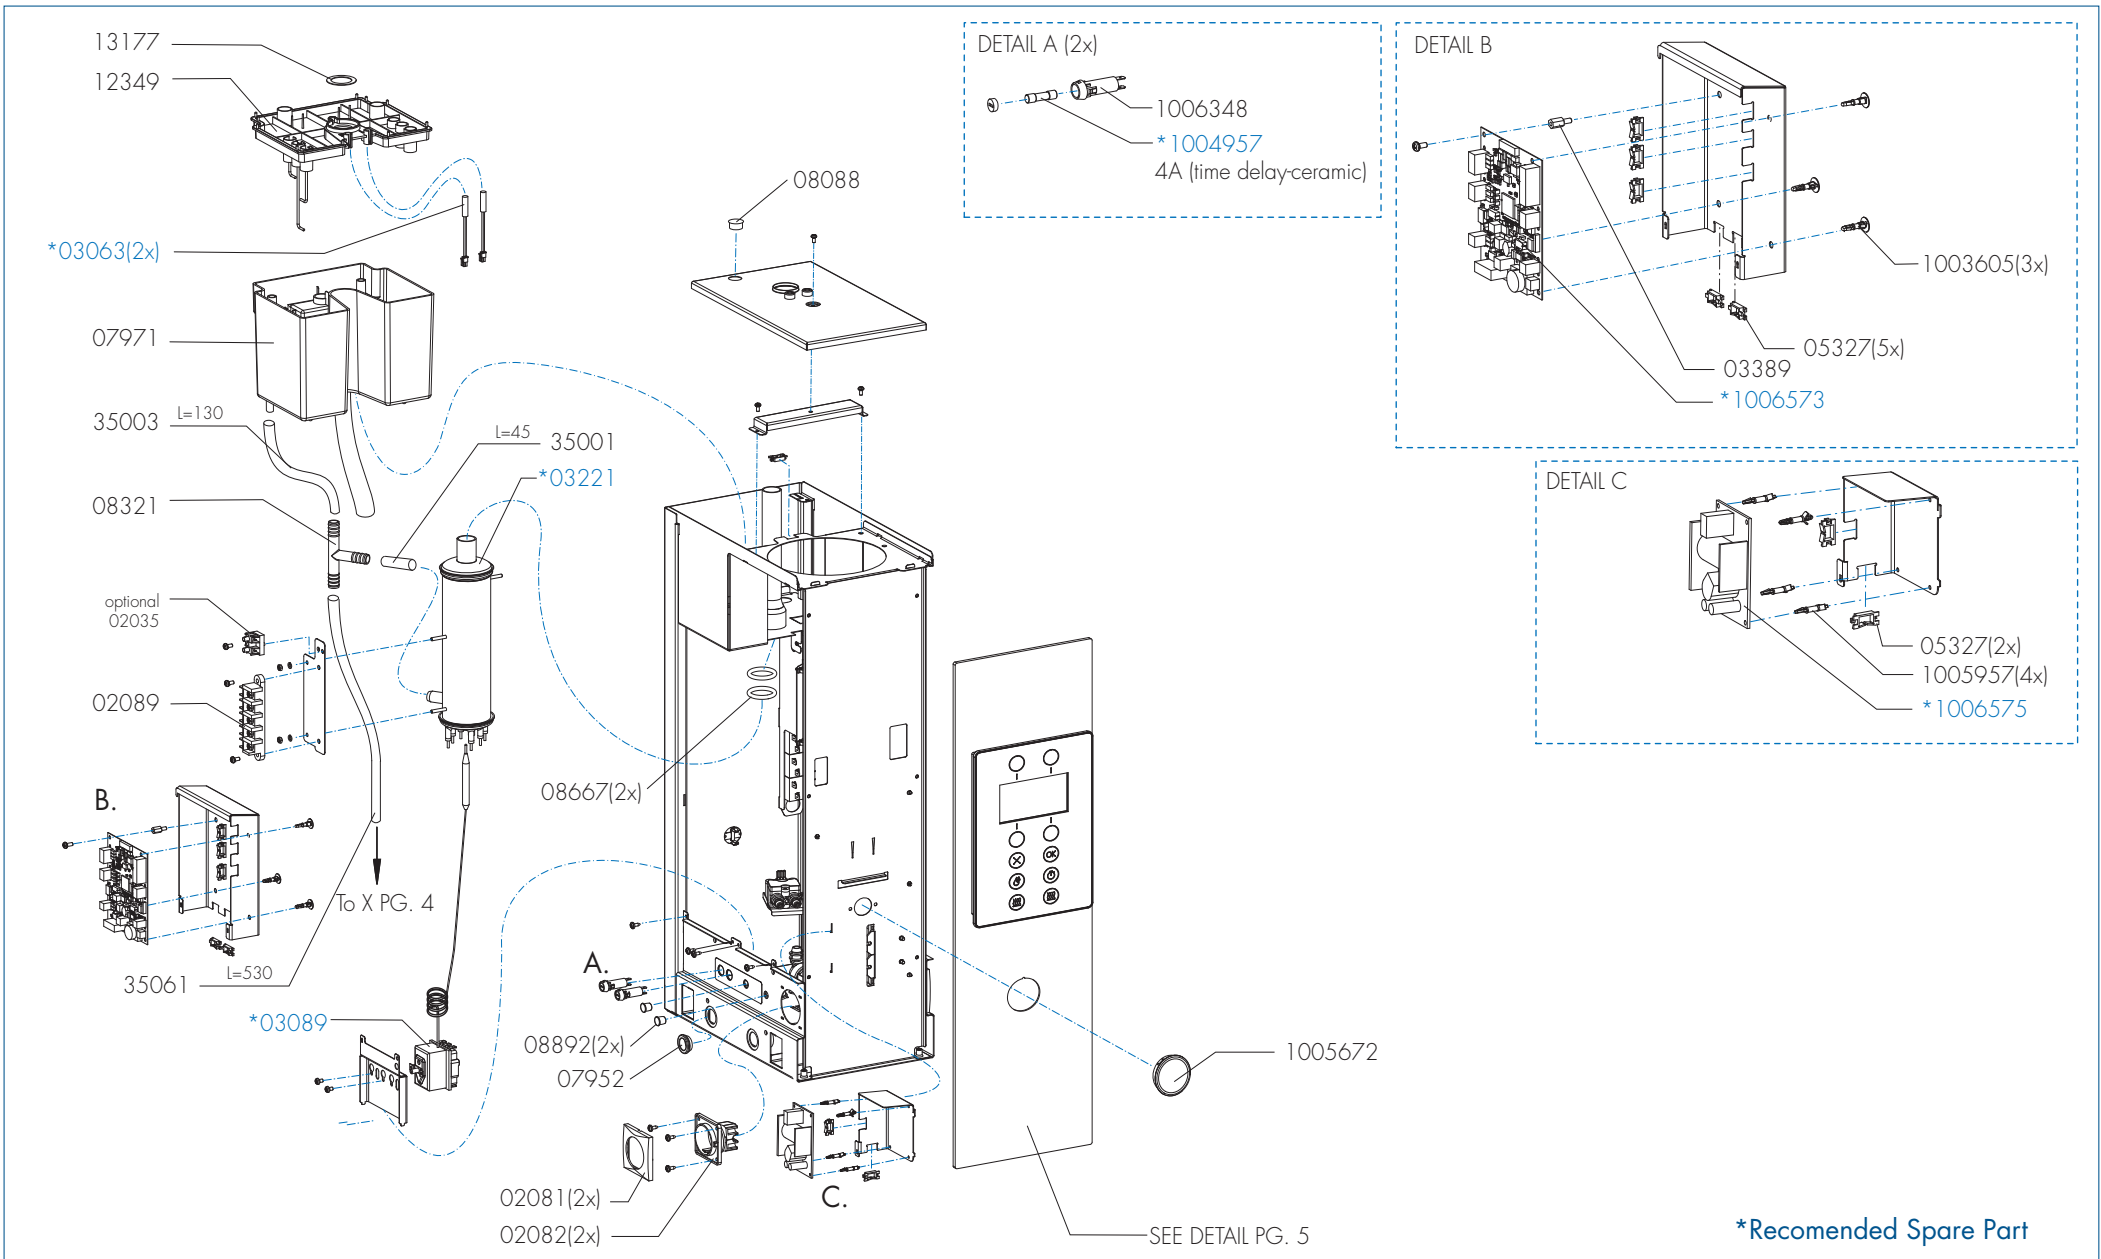

*Recomended Spare Part

Type : CB 5
Articulenumber : see page 1

From mach. nr. : 1MA
Date : 04 - 2017

Page : 3 - 10
Rev : 1.1

Rated voltage : 1N~ 220-240V 50-60Hz 3175W

Drawer : BJW
Date : 31-03-17

Spare Parts Info

ANIMO

www.animo.eu