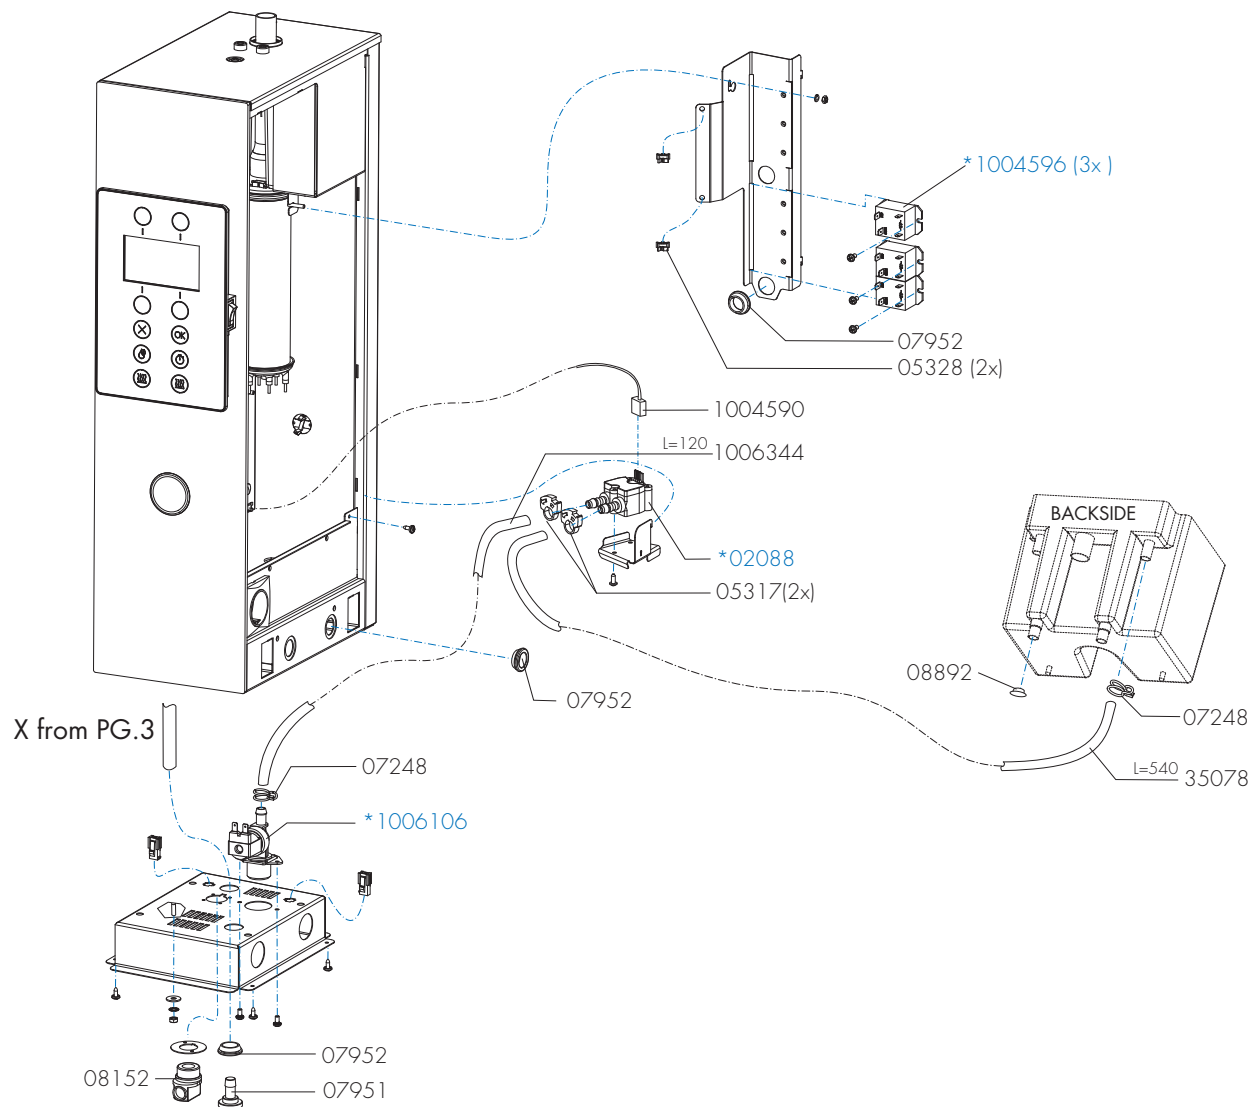

1005390	CB 2x5
1005391	CB 1x5 R
1005392	CB 1x5 L
1005393	CB 5

*Recommended Spare Part

Type : CB 5
 Articulenumber : see page 1

From mach. nr. : 1MA
 Date : 04 - 2017

Page : 1 - 10
 Rev : 1.1

Rated voltage : 1N~ 220-240V 50-60Hz 3175W

Page : 3 - 10
 Rev : 1.1

Rated voltage : 1N~ 220-240V 50-60Hz 3175W

Drawer : BJW
 Date : 31-03-17

Spare Parts Info

ANIMO

www.animo.eu

*Recommended Spare Part

Type : CB 5
 Articulenumber : see page 1