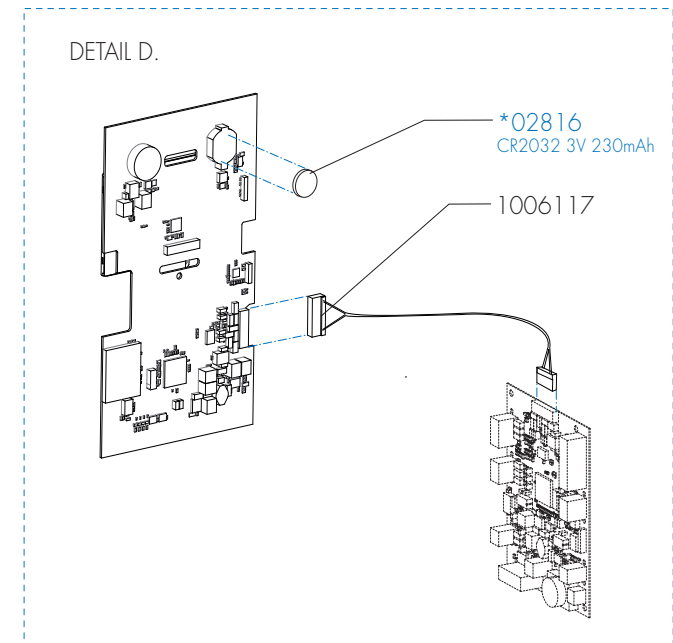

From mach. nr. : 1MA
 Date : 04 - 2017

Page : 4 - 10
 Rev : 1.1

Rated voltage : 1N~ 220-240V 50-60Hz 3175W

Drawer : BJW
 Date : 31-03-17

Spare Parts Info

ANIMO

www.animo.eu

*Recommended Spare Part