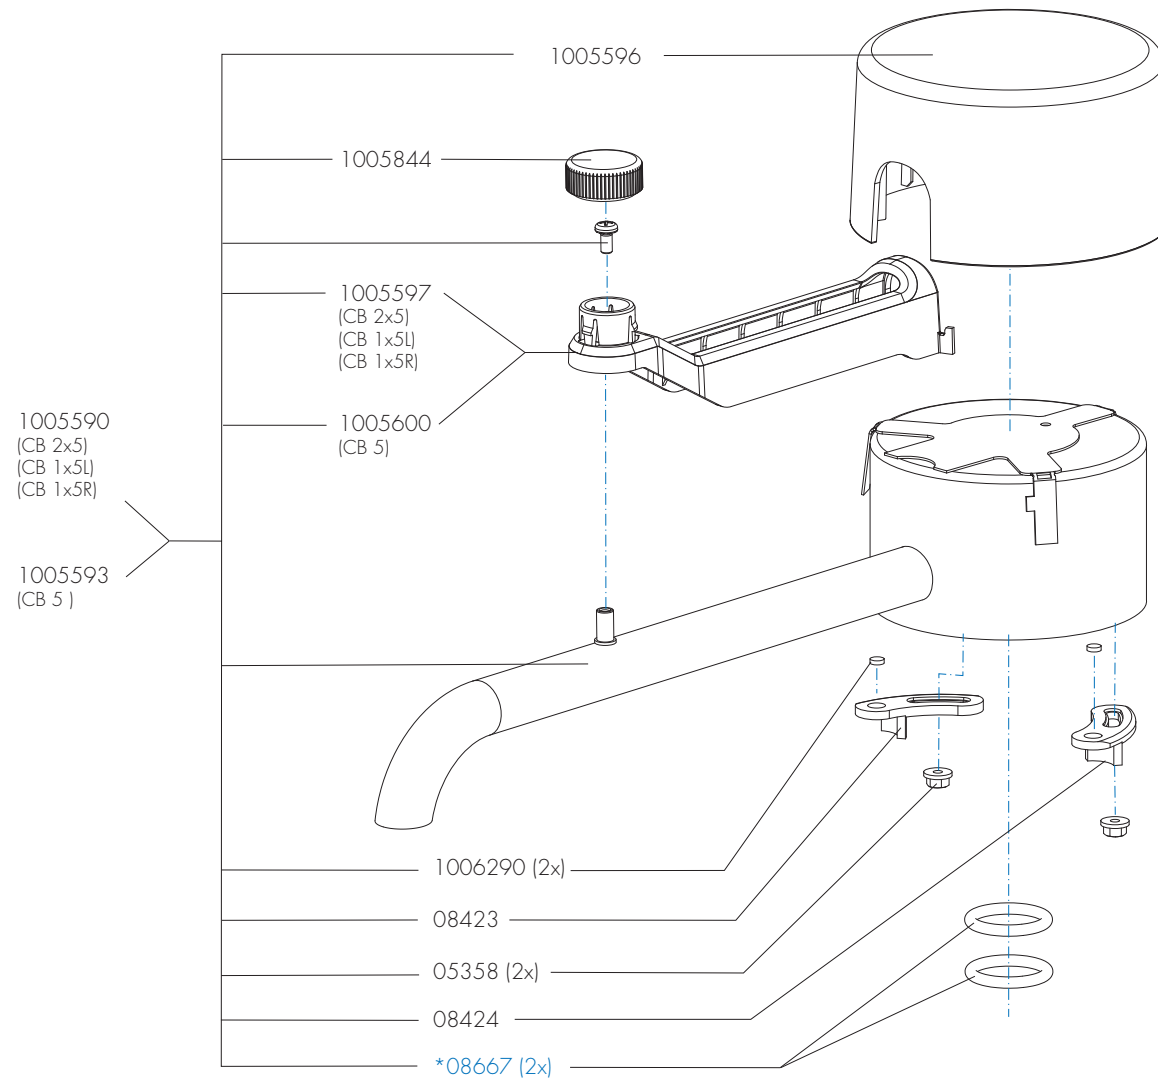

Type : CB 5
 Articulenumber : see page 1

From mach. nr. : 1MA
 Date : 04 - 2017

Page : 5 - 10
 Rev : 1.1

Rated voltage : 1N~ 220-240V 50-60Hz 3175W

Drawer : BJW
 Date : 31-03-17

Spare Parts Info

ANIMO

www.animo.eu

*Recomended Spare Part

Type : CB 5
 Articlenumber : see page 1

From mach. nr. : 1MA
 Date : 04 - 2017

Page : 6 - 10
 Rev : 1.1

Rated voltage : 1N~ 220-240V 50-60Hz 3175W

Drawer : BJW
 Date : 31-03-17

Spare Parts Info