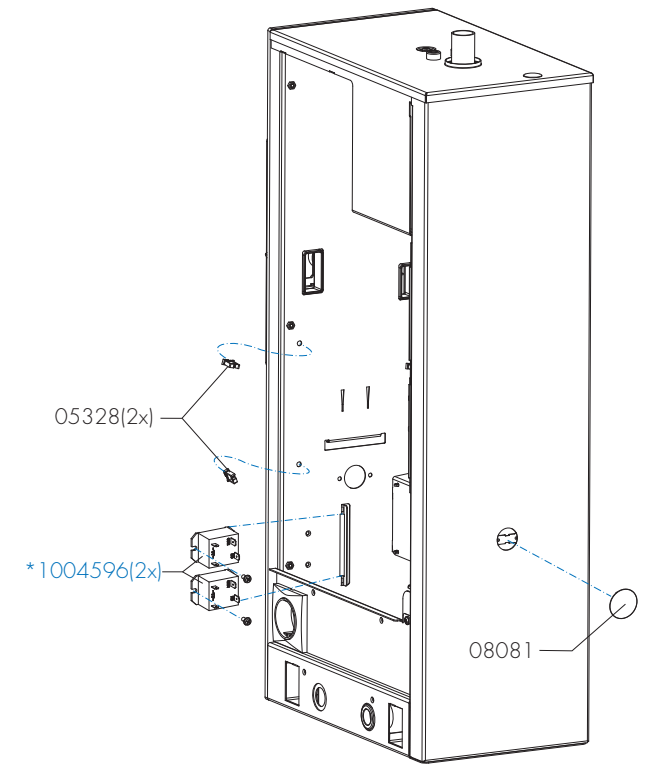

Page : 3 - 10
 Rev : 1.1

Rated voltage : 1N~ 220-240V 50-60Hz 3175W

Drawer : BJW
 Date : 31-03-17

Spare Parts Info

ANIMO

www.animo.eu

*Recommended Spare Part

Type : CB 5
 Articulenumber : see page 1