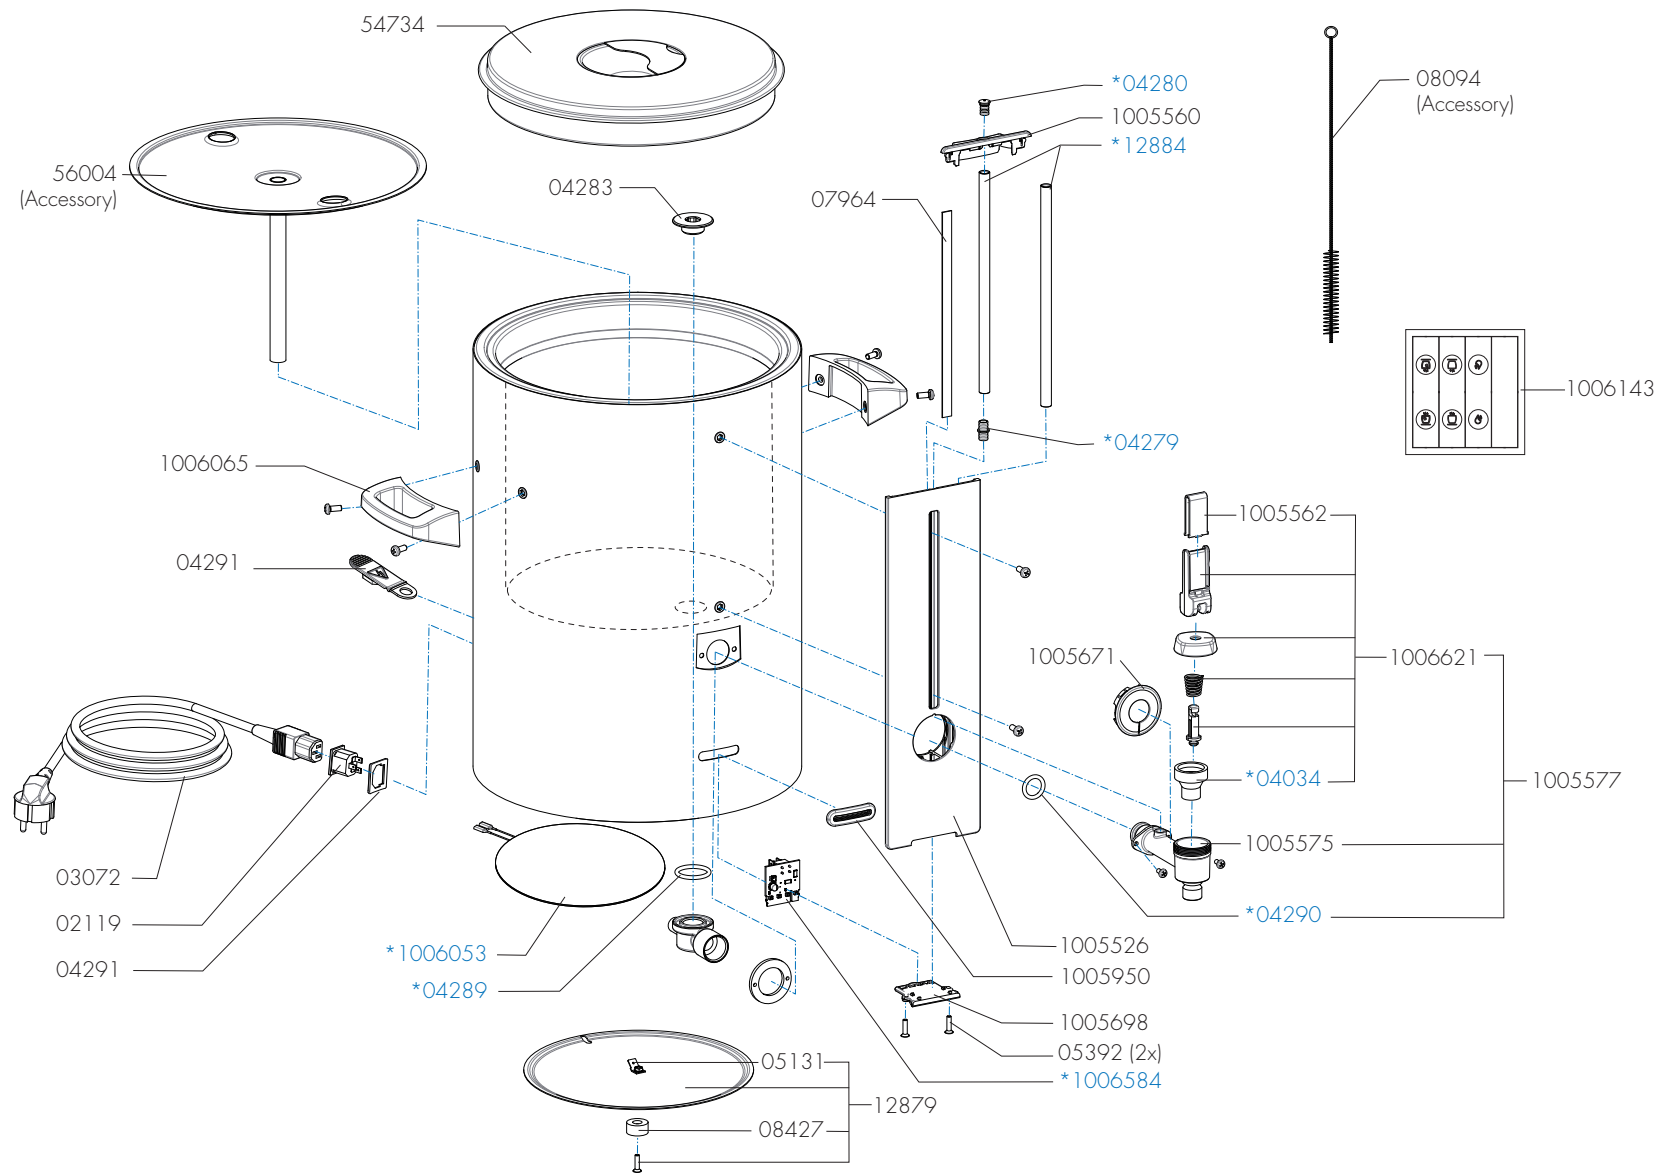

*Recommended Spare Part

Type : CB 5
Articulenumber : see page 1

From mach. nr. : 1MA
Date : 04 - 2017

Page : 8 - 10
Rev : 1.1

Rated voltage : 1N~ 220-240V 50-60Hz 3175W

Drawer : BJW
Date : 31-03-17

Spare Parts Info

ANIMO

www.animo.eu