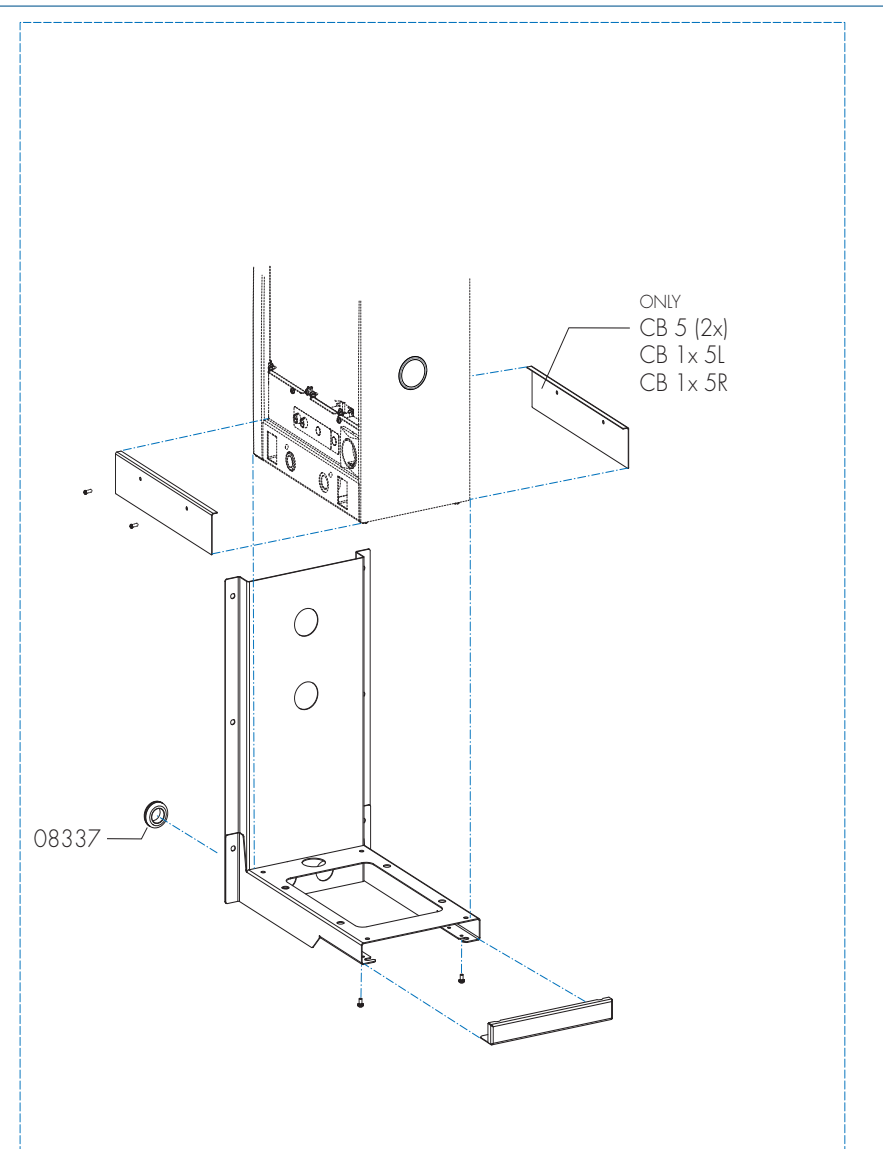

1005390	CB 2x5
1005391	CB 1x5 R
1005392	CB 1x5 L
1005393	CB 5

*Recommended Spare Part

Type : CB 5
 Articulenumber : see page 1

From mach. nr. : 1MA
 Date : 04 - 2017

Page : 1 - 10
 Rev : 1.1

Rated voltage : 1N~ 220-240V 50-60Hz 3175W

Drawer : BJW
 Date : 31-03-17

Spare Parts Info

ANIMO

www.animo.eu

*Recommended Spare Part

Type : CB 5
Articlenumber : see page 1

From mach. nr. : 1MA
Date : 04 - 2017

Page : 2 - 10
Rev : 1.1

Rated voltage : 1N~ 220-240V 50-60Hz 3175W

Drawer : BJW
Date : 31-03-17

Spare Parts Info

ANIMO

www.animo.eu

*Recomended Spare Part

Type : CB 5
 Articulenumber : see page 1

From mach. nr. : 1MA
 Date : 04 - 2017