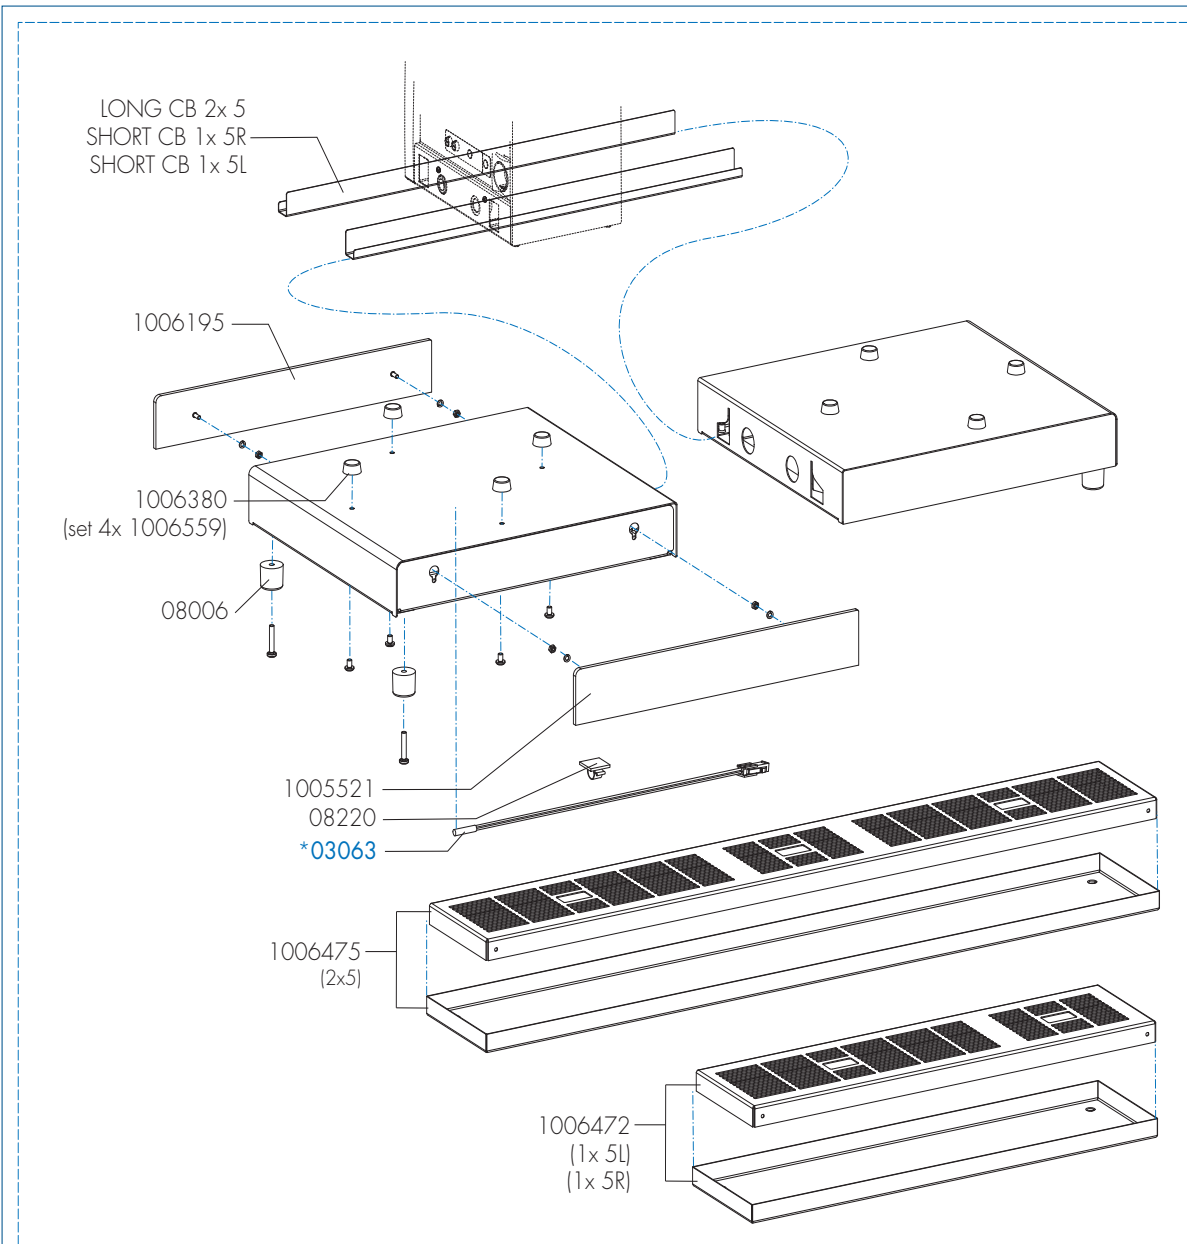

1005390	CB 2x5
1005391	CB 1x5 R
1005392	CB 1x5 L
1005393	CB 5

*Recommended Spare Part

Type : CB 5
 Articulenumber : see page 1

From mach. nr. : 1MA
 Date : 04 - 2017

Page : 1 - 10
 Rev : 1.1

Rated voltage : 1N~ 220-240V 50-60Hz 3175W

Drawer : BJW
 Date : 31-03-17

Spare Parts Info

ANIMO

www.animo.eu

*Recommended Spare Part

Type : CB 5
Articlenumber : see page 1

From mach. nr. : 1MA
Date : 04 - 2017

Page : 2 - 10
Rev : 1.1