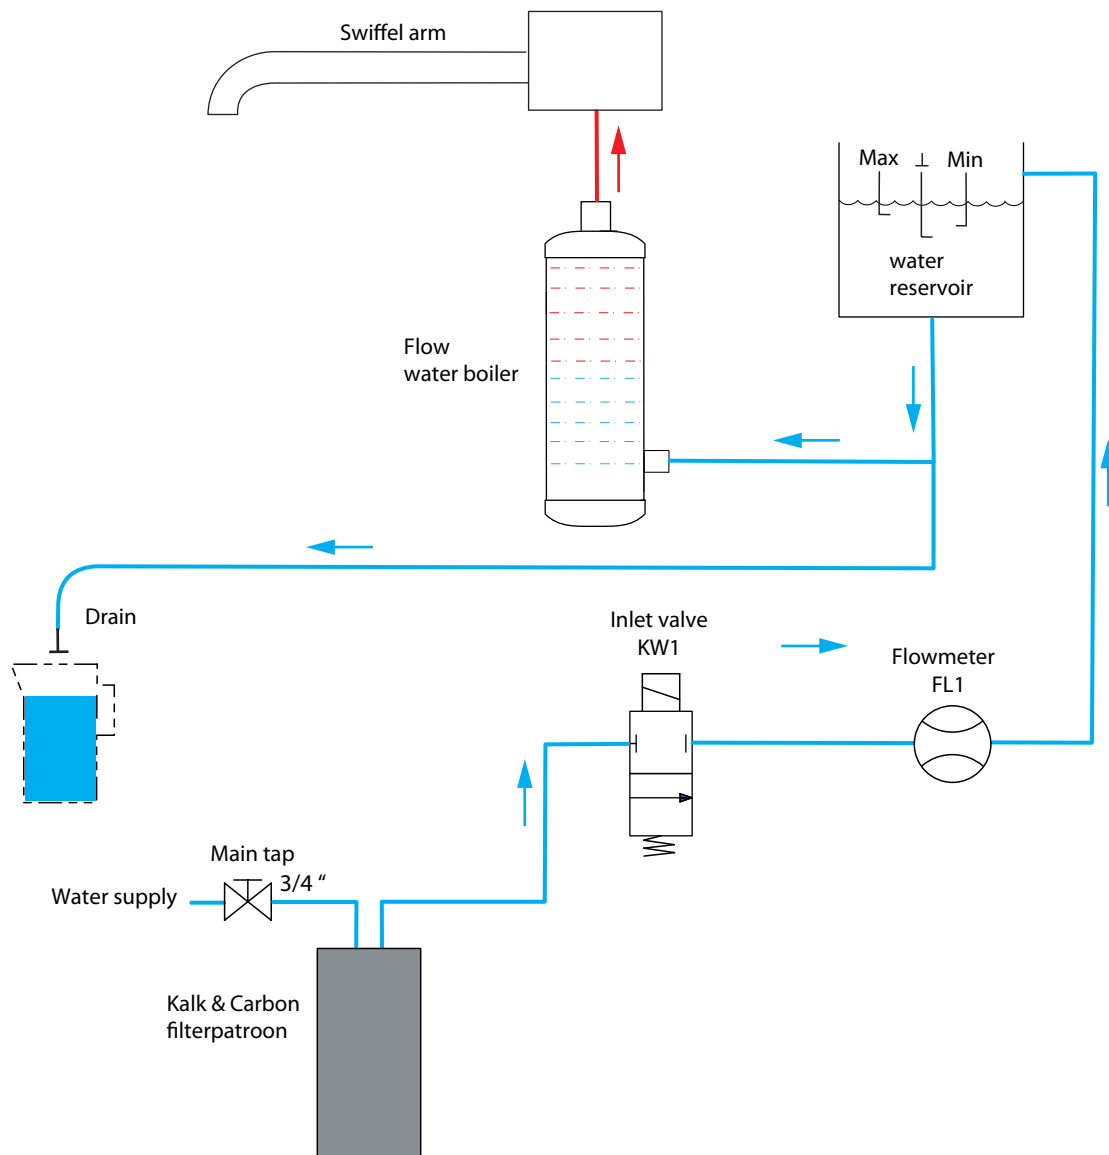

*Recomended Spare Part

Type : CB 5
Articlenumber : see page 1

From mach. nr. : 1MA
Date : 04 - 2017

Page : 7 - 10
Rev : 1.1

Rated voltage : 1N~ 220-240V 50-60Hz 3175W

Drawer : BJW
Date : 31-03-17

Spare Parts Info

ANIMO
www.animo.eu