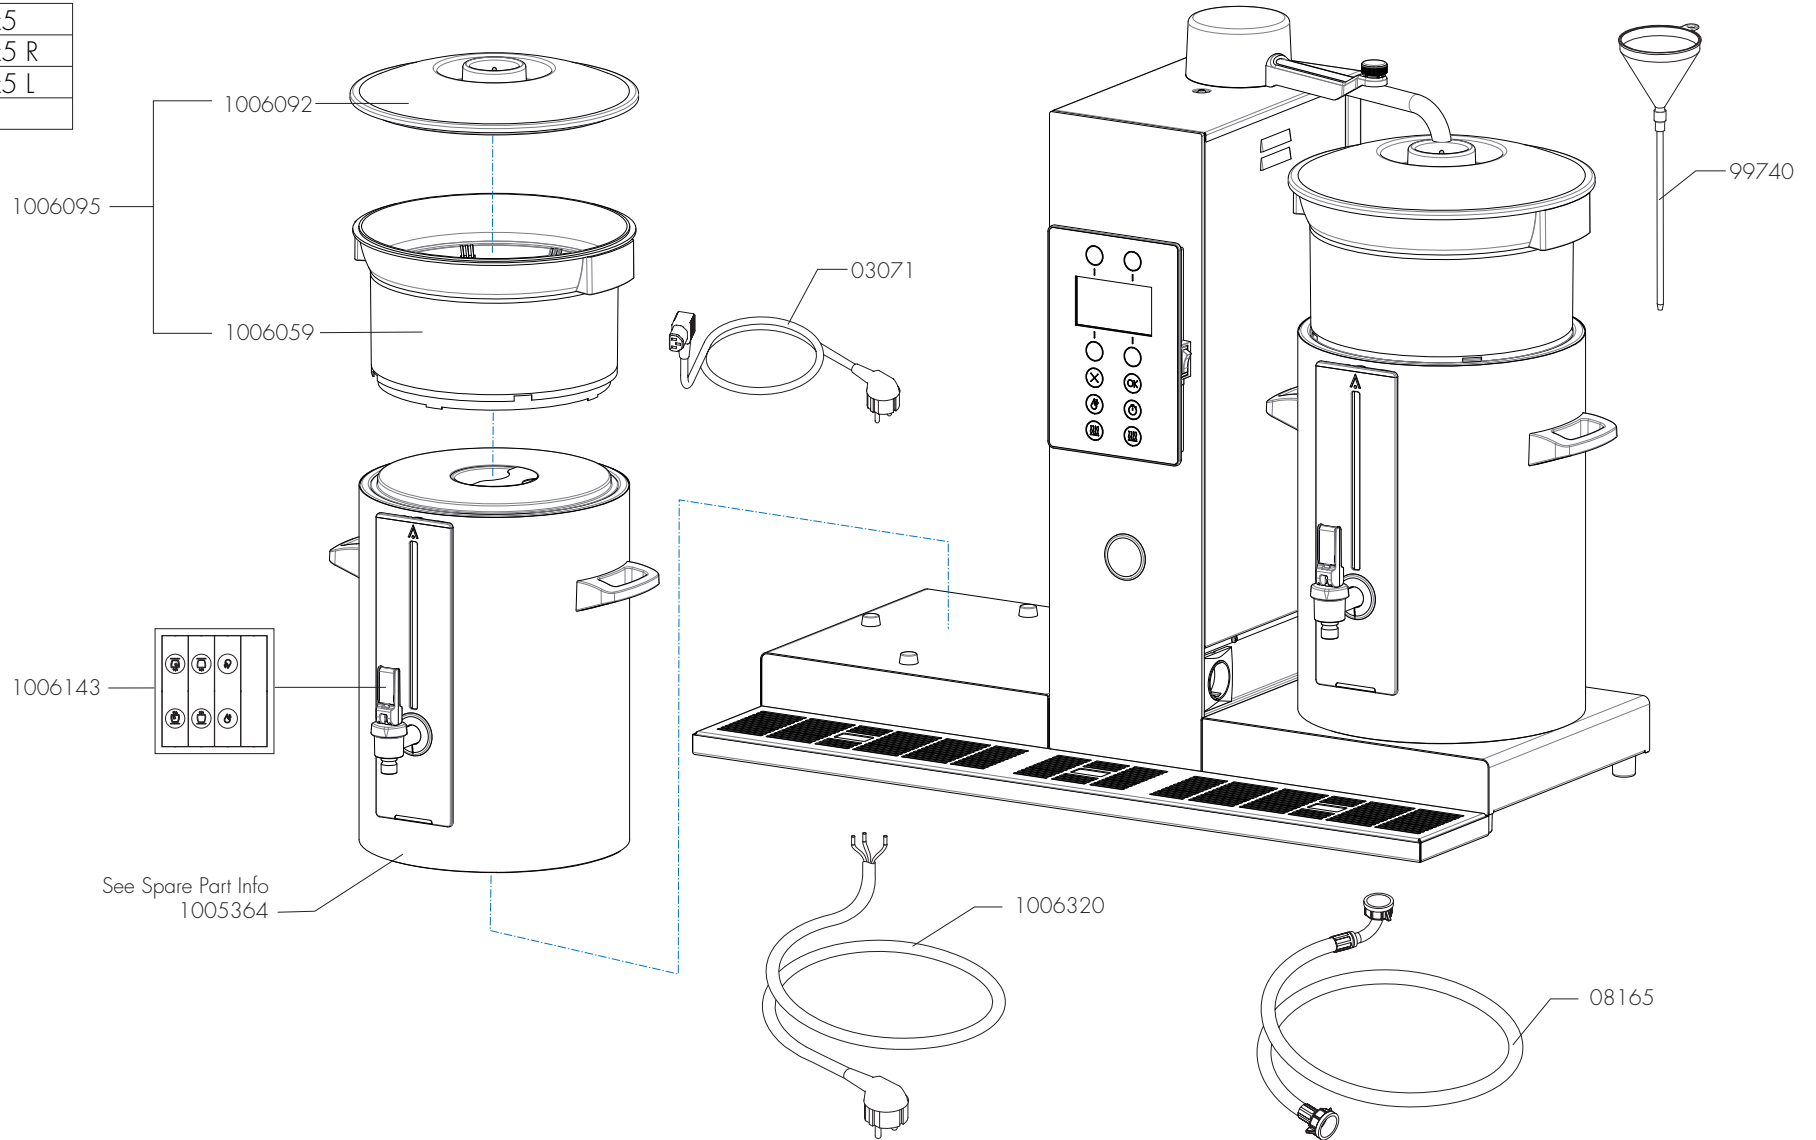

1005390	CB 2x5
1005391	CB 1x5 R
1005392	CB 1x5 L
1005393	CB 5

*Recommended Spare Part

Type : CB 5
 Articulenumber : see page 1

From mach. nr. : 1MA
 Date : 04 - 2017

Page : 1 - 10
 Rev : 1.1

Rated voltage : 1N~ 220-240V 50-60Hz 3175W