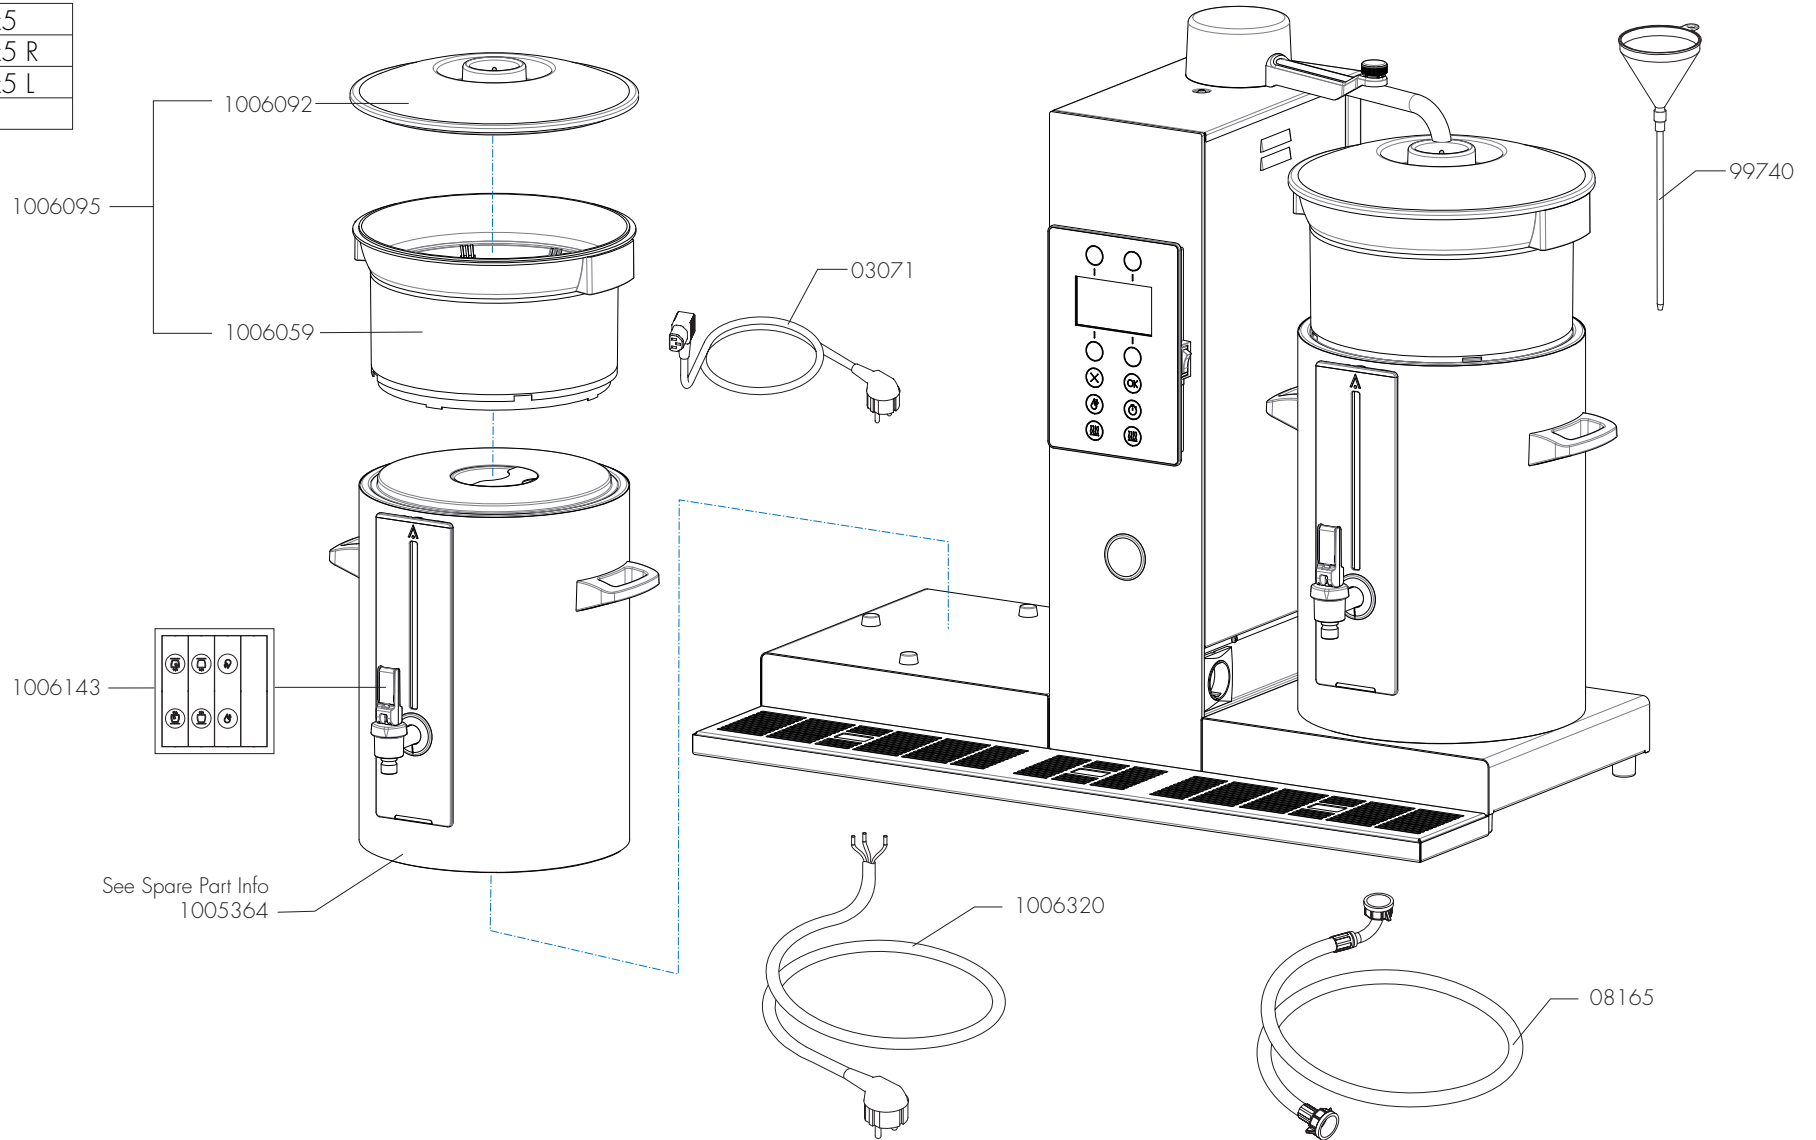

Spare Parts Info

ANIMO
 www.animo.eu

*Recommended Spare Part

Type : CB 5
 Articulenumber : see page 1

From mach. nr. : 1MA
 Date : 04 - 2017

Page : 8 - 10
 Rev : 1.1

Rated voltage : 1N~ 220-240V 50-60Hz 3175W

Drawer : BJW
 Date : 31-03-17

Spare Parts Info

ANIMO

www.animo.eu

1005390	CB 2x5
1005391	CB 1x5 R
1005392	CB 1x5 L
1005393	CB 5

*Recommended Spare Part

Type : CB 5
 Articulenumber : see page 1

From mach. nr. : 1MA
 Date : 04 - 2017