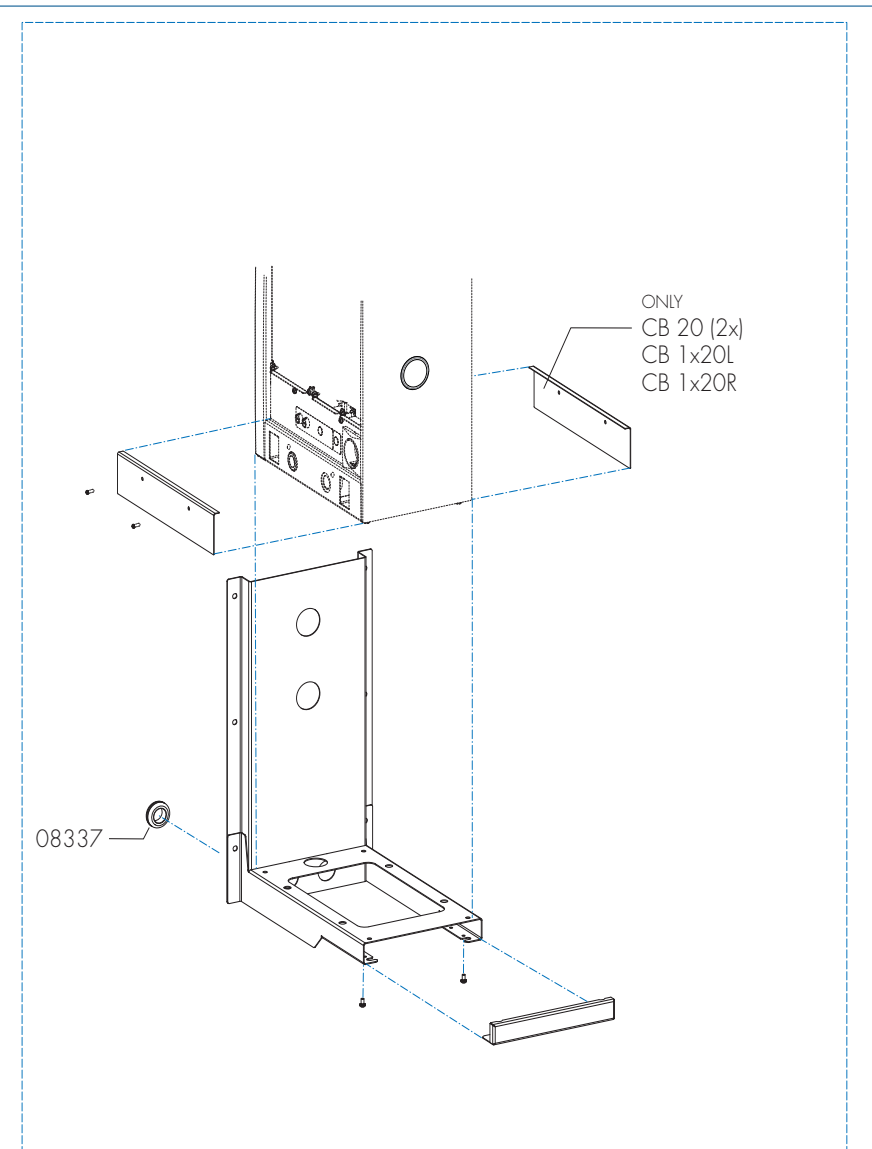

1005406	CB 2x20
1005407	CB 1x20 R
1005408	CB 1x20 L
1005409	CB 20

\*Recommended Spare Part

Type : CB 20  
 Articulenumber : see page 1

From mach. nr. : 1MA  
 Date : 04 - 2017

Page : 1 - 10  
 Rev : 1

Rated voltage : 3N~ 380-415V 50-60Hz 9275W

Drawer : BJW  
 Date : 31-03-17

Spare Parts Info

**ANIMO**

www.animo.eu

\*Recommended Spare Part

Type : CB 20  
Articlenumber : see page 1

From mach. nr. : 1MA  
Date : 04 - 2017

Page : 2 - 10  
Rev : 1

Rated voltage : 3N~ 380-415V 50-60Hz 9275W

Drawer : BJW  
Date : 31-03-17

Spare Parts Info

**ANIMO**

www.animo.eu

\*Recomended Spare Part

Type : CB 20	From mach. nr. : 1MA	Page : 3 - 10	 <a href="http://www.animo.eu">www.animo.eu</a>
Articlenumber : see page 1	Date : 04 - 2017	Rev : 1	
Rated voltage : 3N~ 380-415V 50-60Hz 9275W	Drawer : BJW Date : 31-03-17	Spare Parts Info	

\*Recommended Spare Part

Type : CB 20  
 Articulenumber : see page 1

From mach. nr. : 1MA  
 Date : 04 - 2017

Page : 4 - 10  
 Rev : 1

Rated voltage : 3N~ 380-415V 50-60Hz 9275W

Drawer : BJW  
 Date : 31-03-17