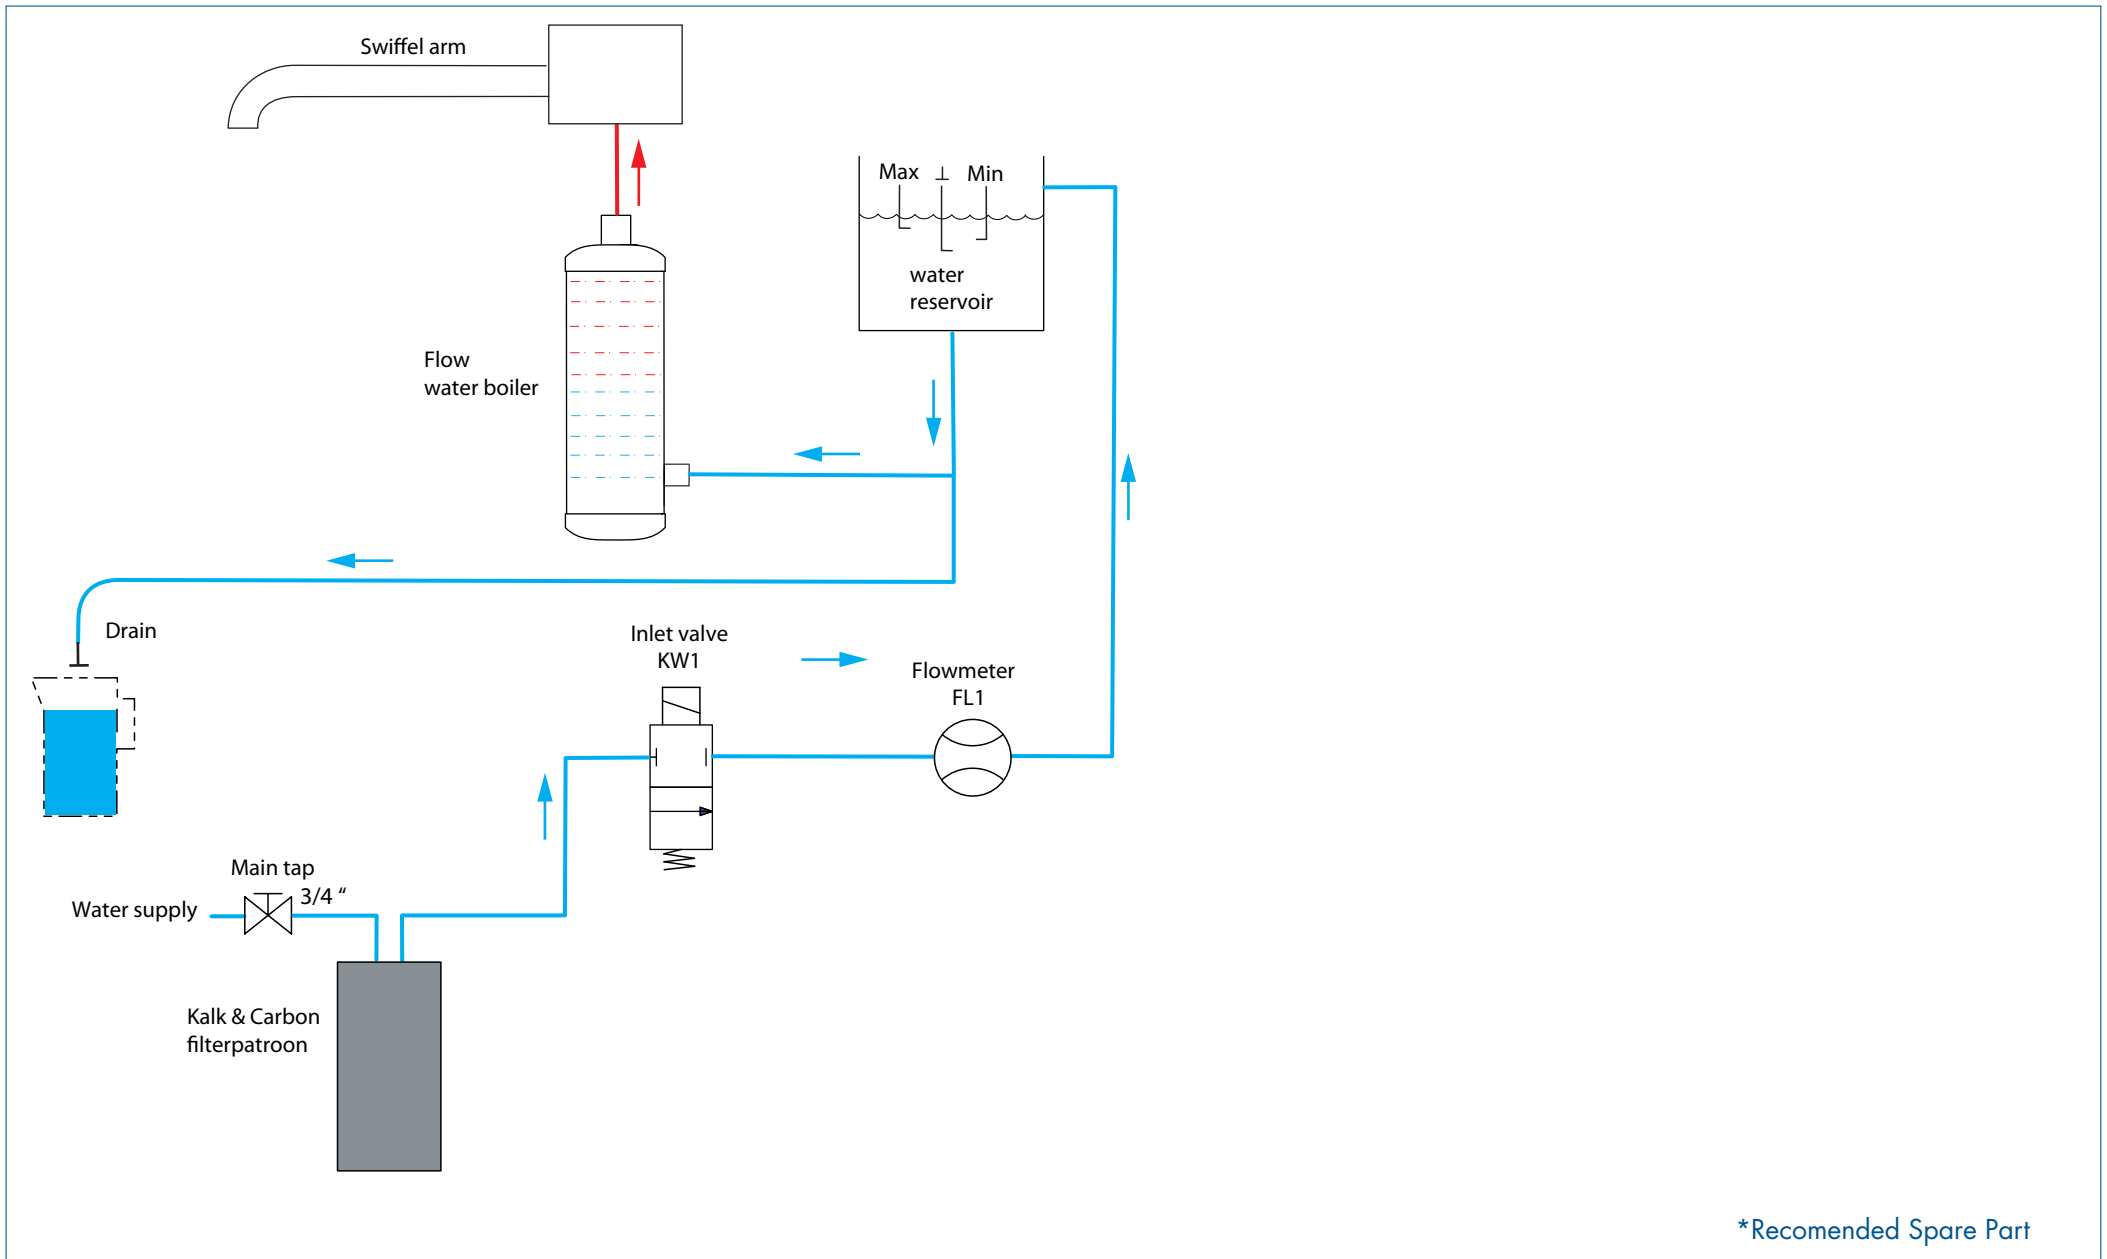

*Recomended Spare Part

Type : CB 20
Articulenumber : see page 1

From mach. nr. : 1MA
Date : 04 - 2017

Page : 7 - 10
Rev : 1

Rated voltage : 3N~ 380-415V 50-60Hz 9275W

Drawer : BJW
Date : 31-03-17

Spare Parts Info

ANIMO

www.animo.eu