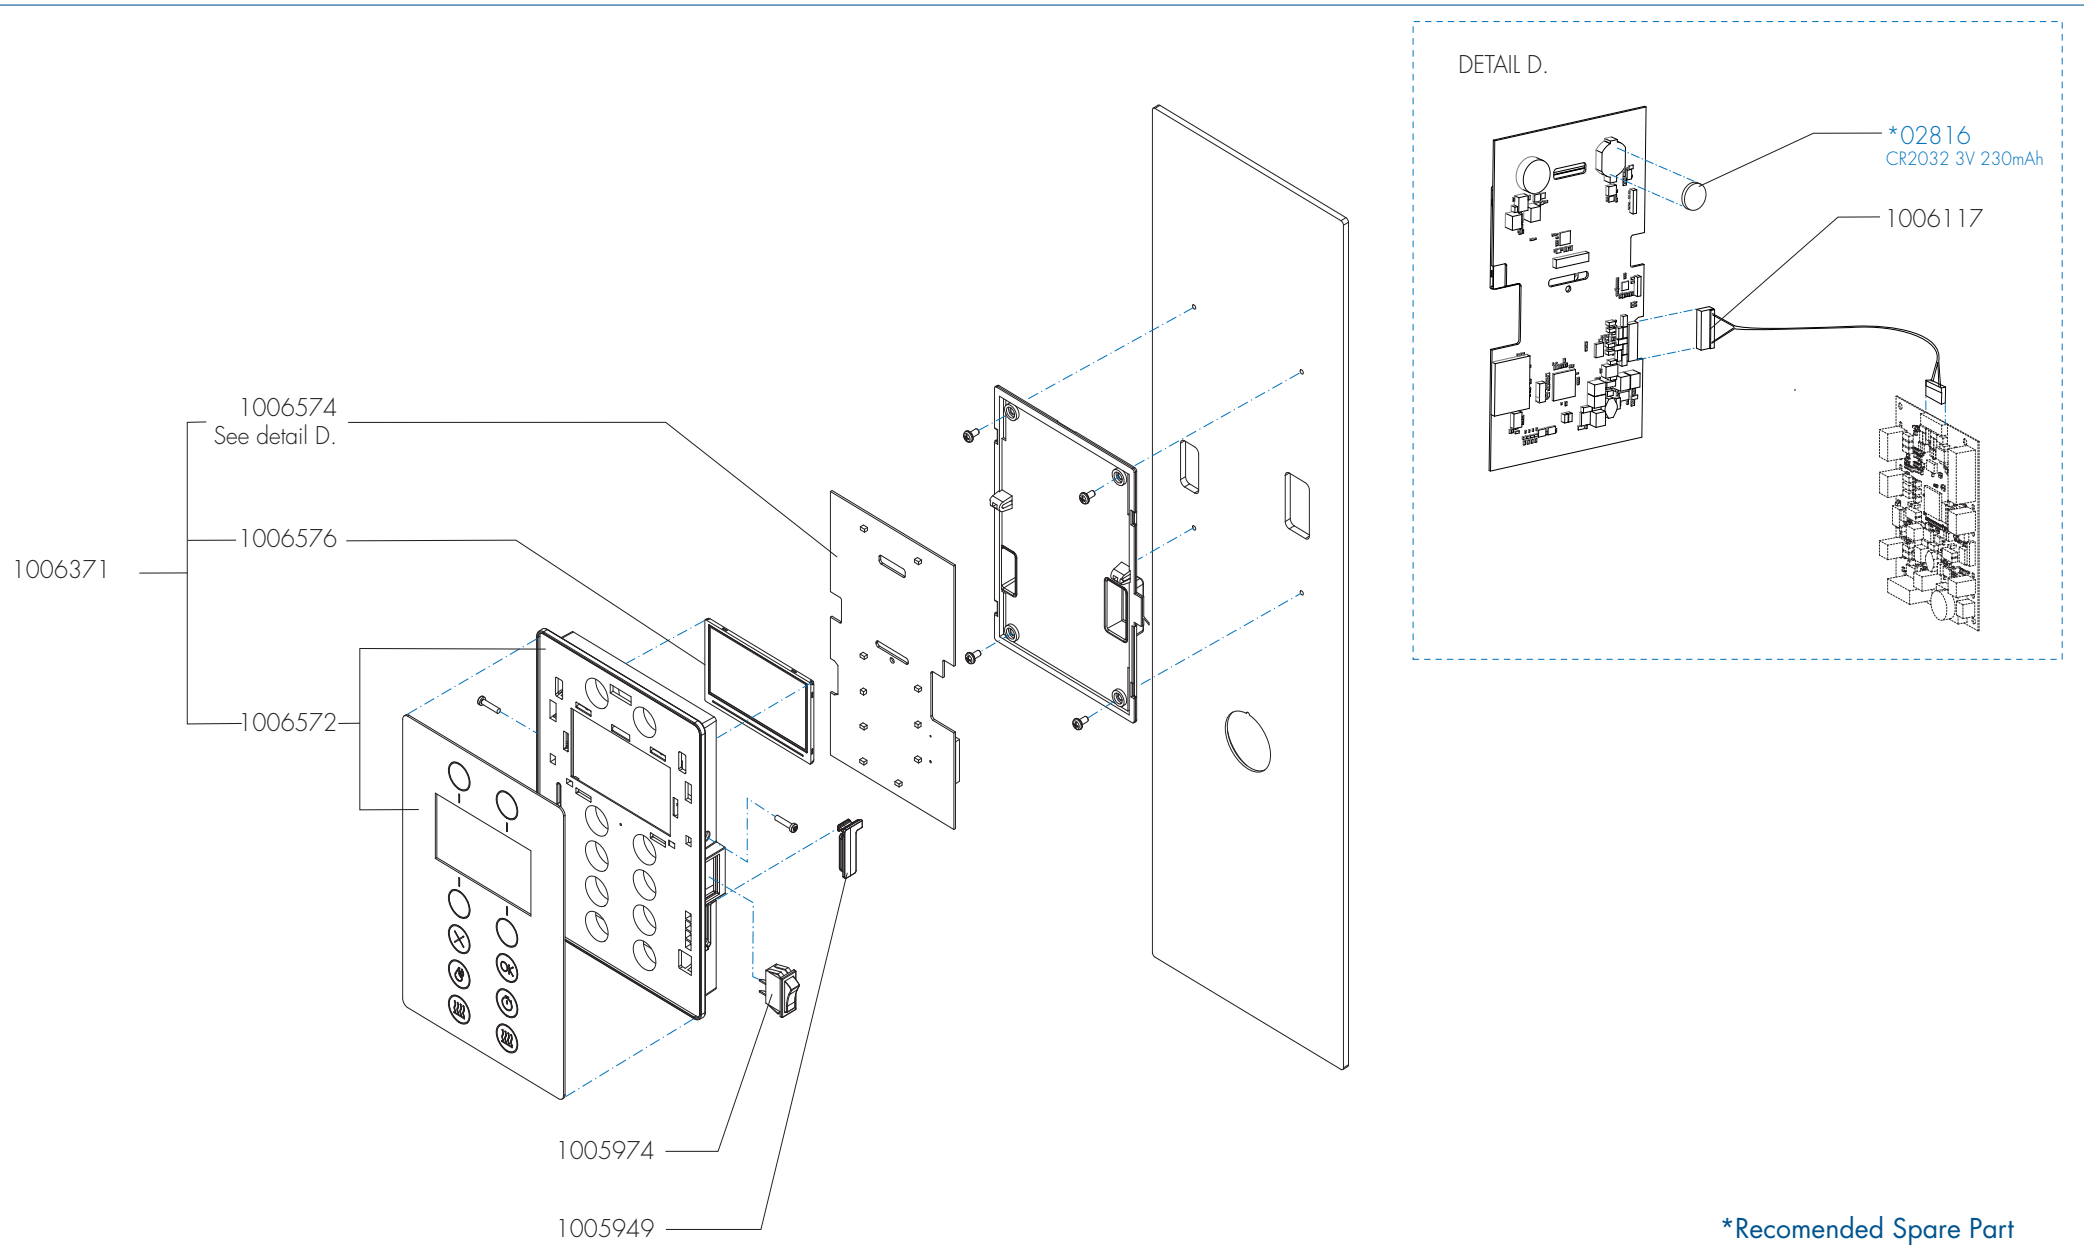

Spare Parts Info

**ANIMO**

www.animo.eu

\*Recommended Spare Part

Type : CB 20  
 Articulenumber : see page 1

From mach. nr. : 1MA  
 Date : 04 - 2017

Page : 5 - 10  
 Rev : 1

Rated voltage : 3N~ 380-415V 50-60Hz 9275W