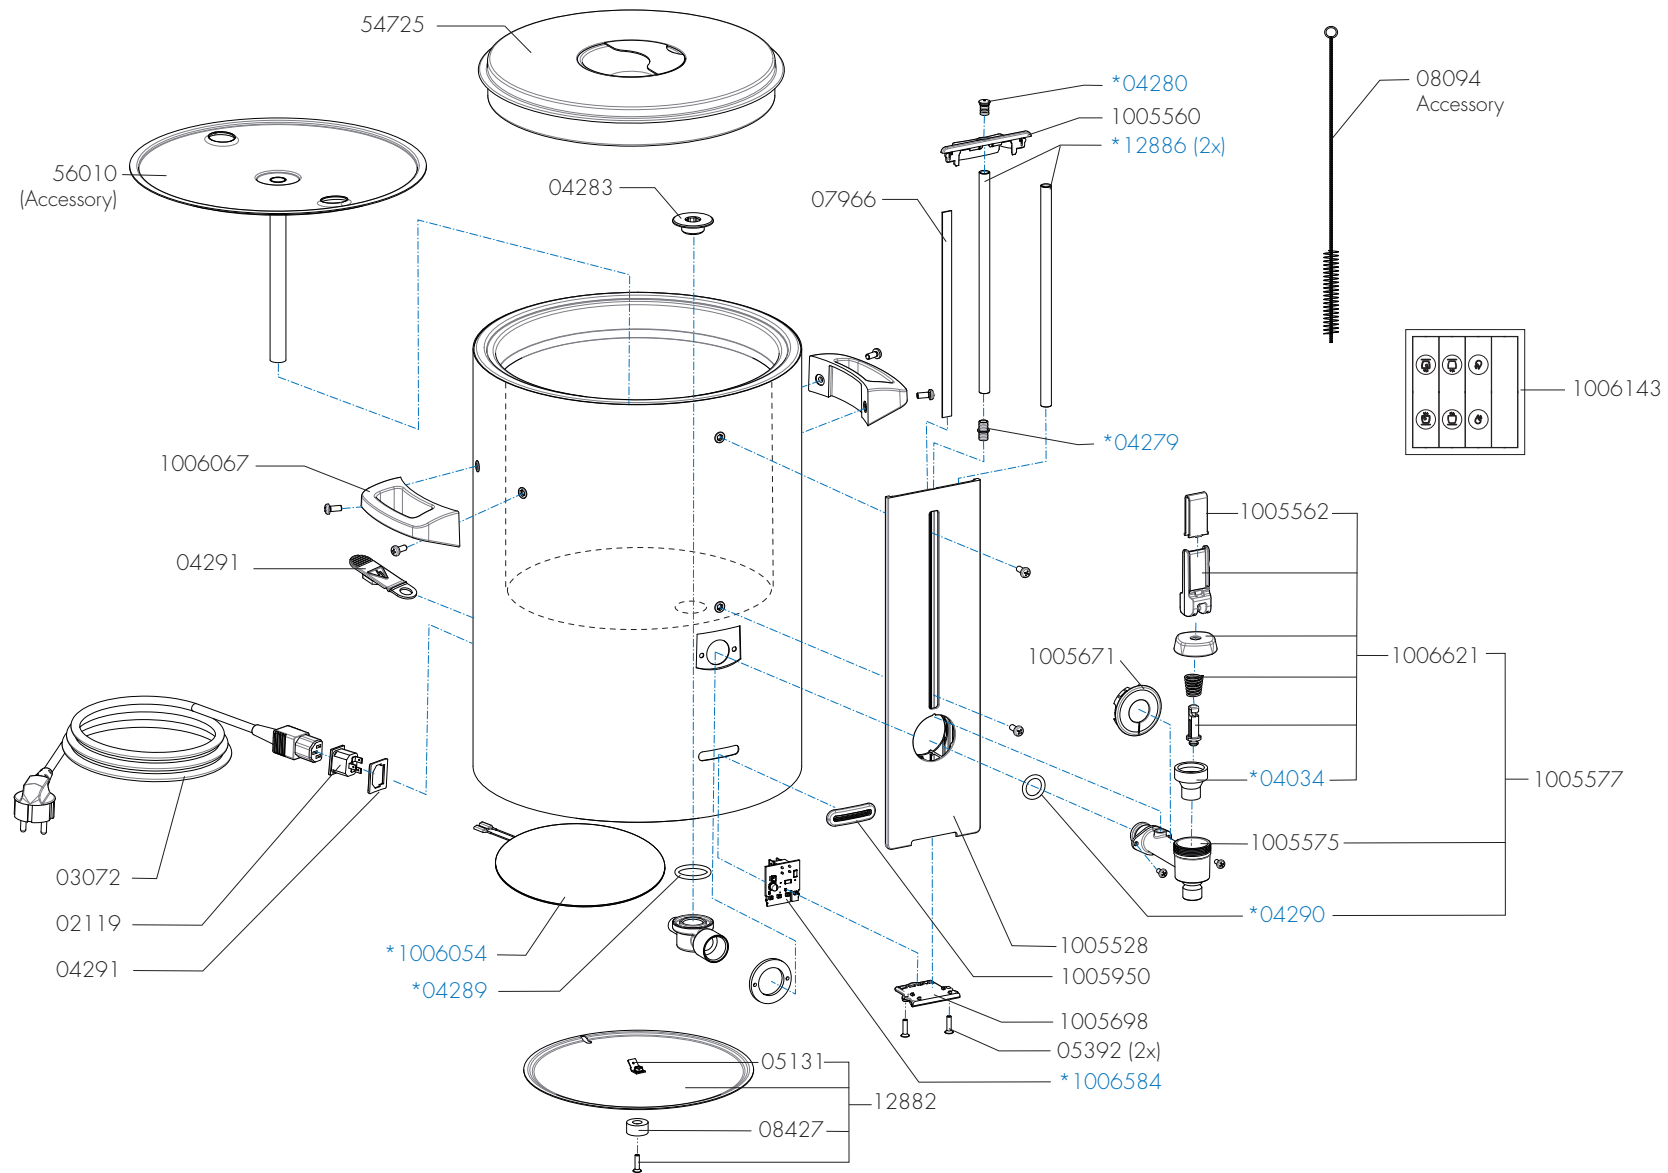

*Recommended Spare Part

Type : CB 20
Articulenumber : see page 1

From mach. nr. : 1MA
Date : 04 - 2017

Page : 8 - 10
Rev : 1

Rated voltage : 3N~ 380-415V 50-60Hz 9275W

Drawer : BJW
Date : 31-03-17

Spare Parts Info

ANIMO

www.animo.eu