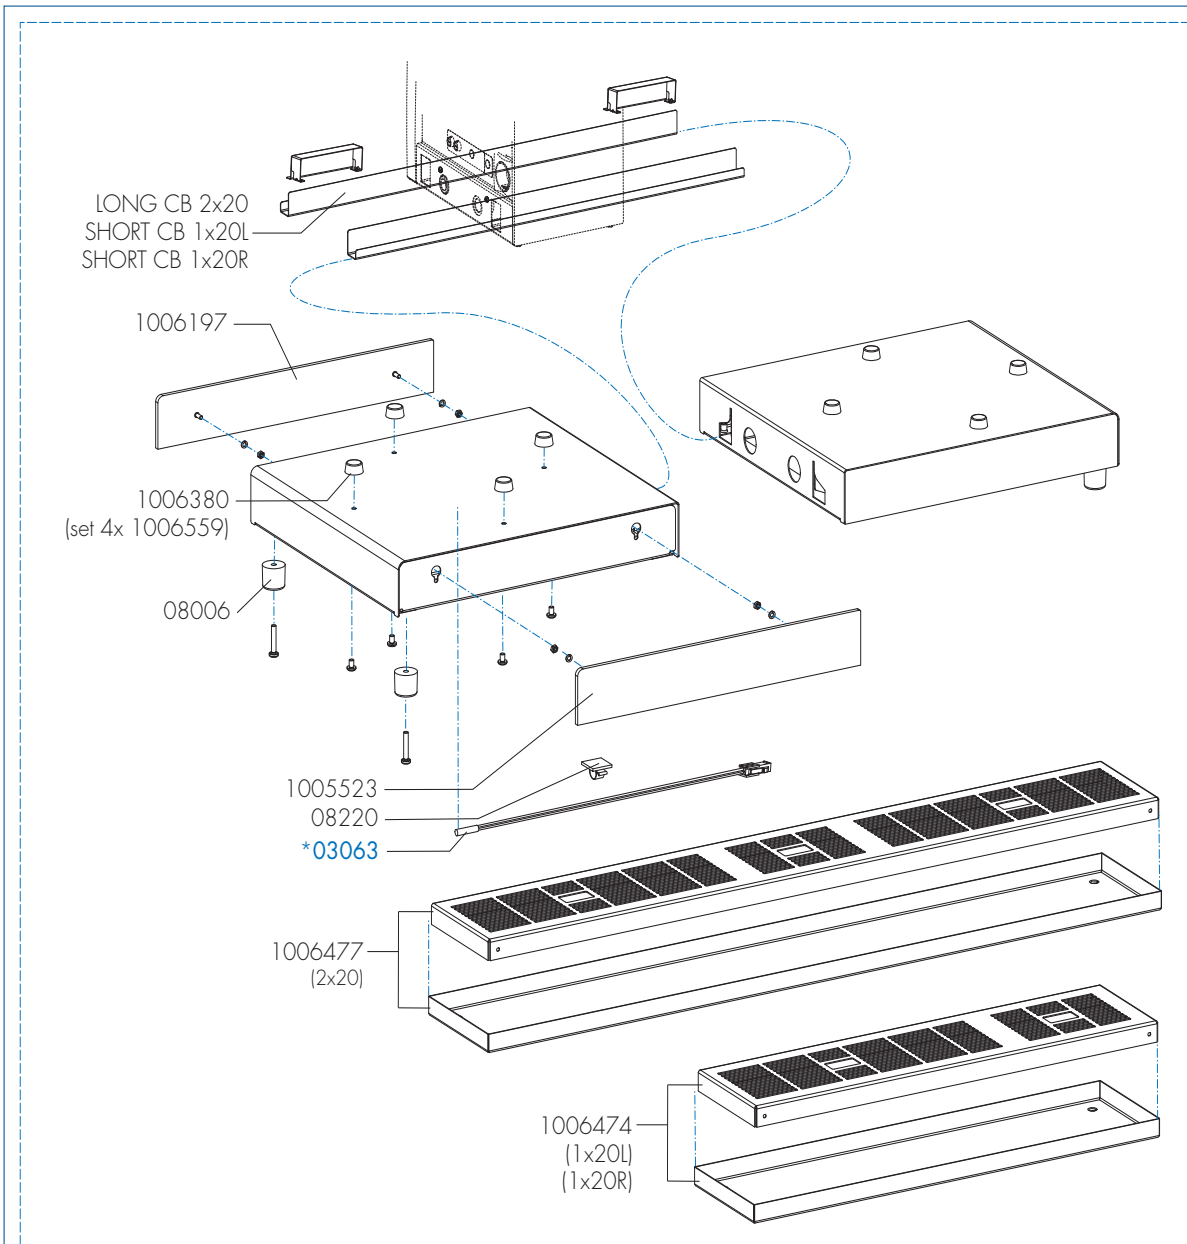

1005406	CB 2x20
1005407	CB 1x20 R
1005408	CB 1x20 L
1005409	CB 20

\*Recommended Spare Part

Type : CB 20  
 Articulenumber : see page 1

From mach. nr. : 1MA  
 Date : 04 - 2017

Page : 1 - 10  
 Rev : 1

Rated voltage : 3N~ 380-415V 50-60Hz 9275W

Drawer : BJW  
 Date : 31-03-17

Spare Parts Info

**ANIMO**

www.animo.eu

\*Recommended Spare Part

Type : CB 20  
Articlenumber : see page 1

From mach. nr. : 1MA  
Date : 04 - 2017

Page : 2 - 10  
Rev : 1

\*Recommended Spare Part

Type : CB 20  
 Articulenumber : see page 1

From mach. nr. : 1MA  
 Date : 04 - 2017

Page : 4 - 10  
 Rev : 1

Rated voltage : 3N~ 380-415V 50-60Hz 9275W

Drawer : BJW  
 Date : 31-03-17