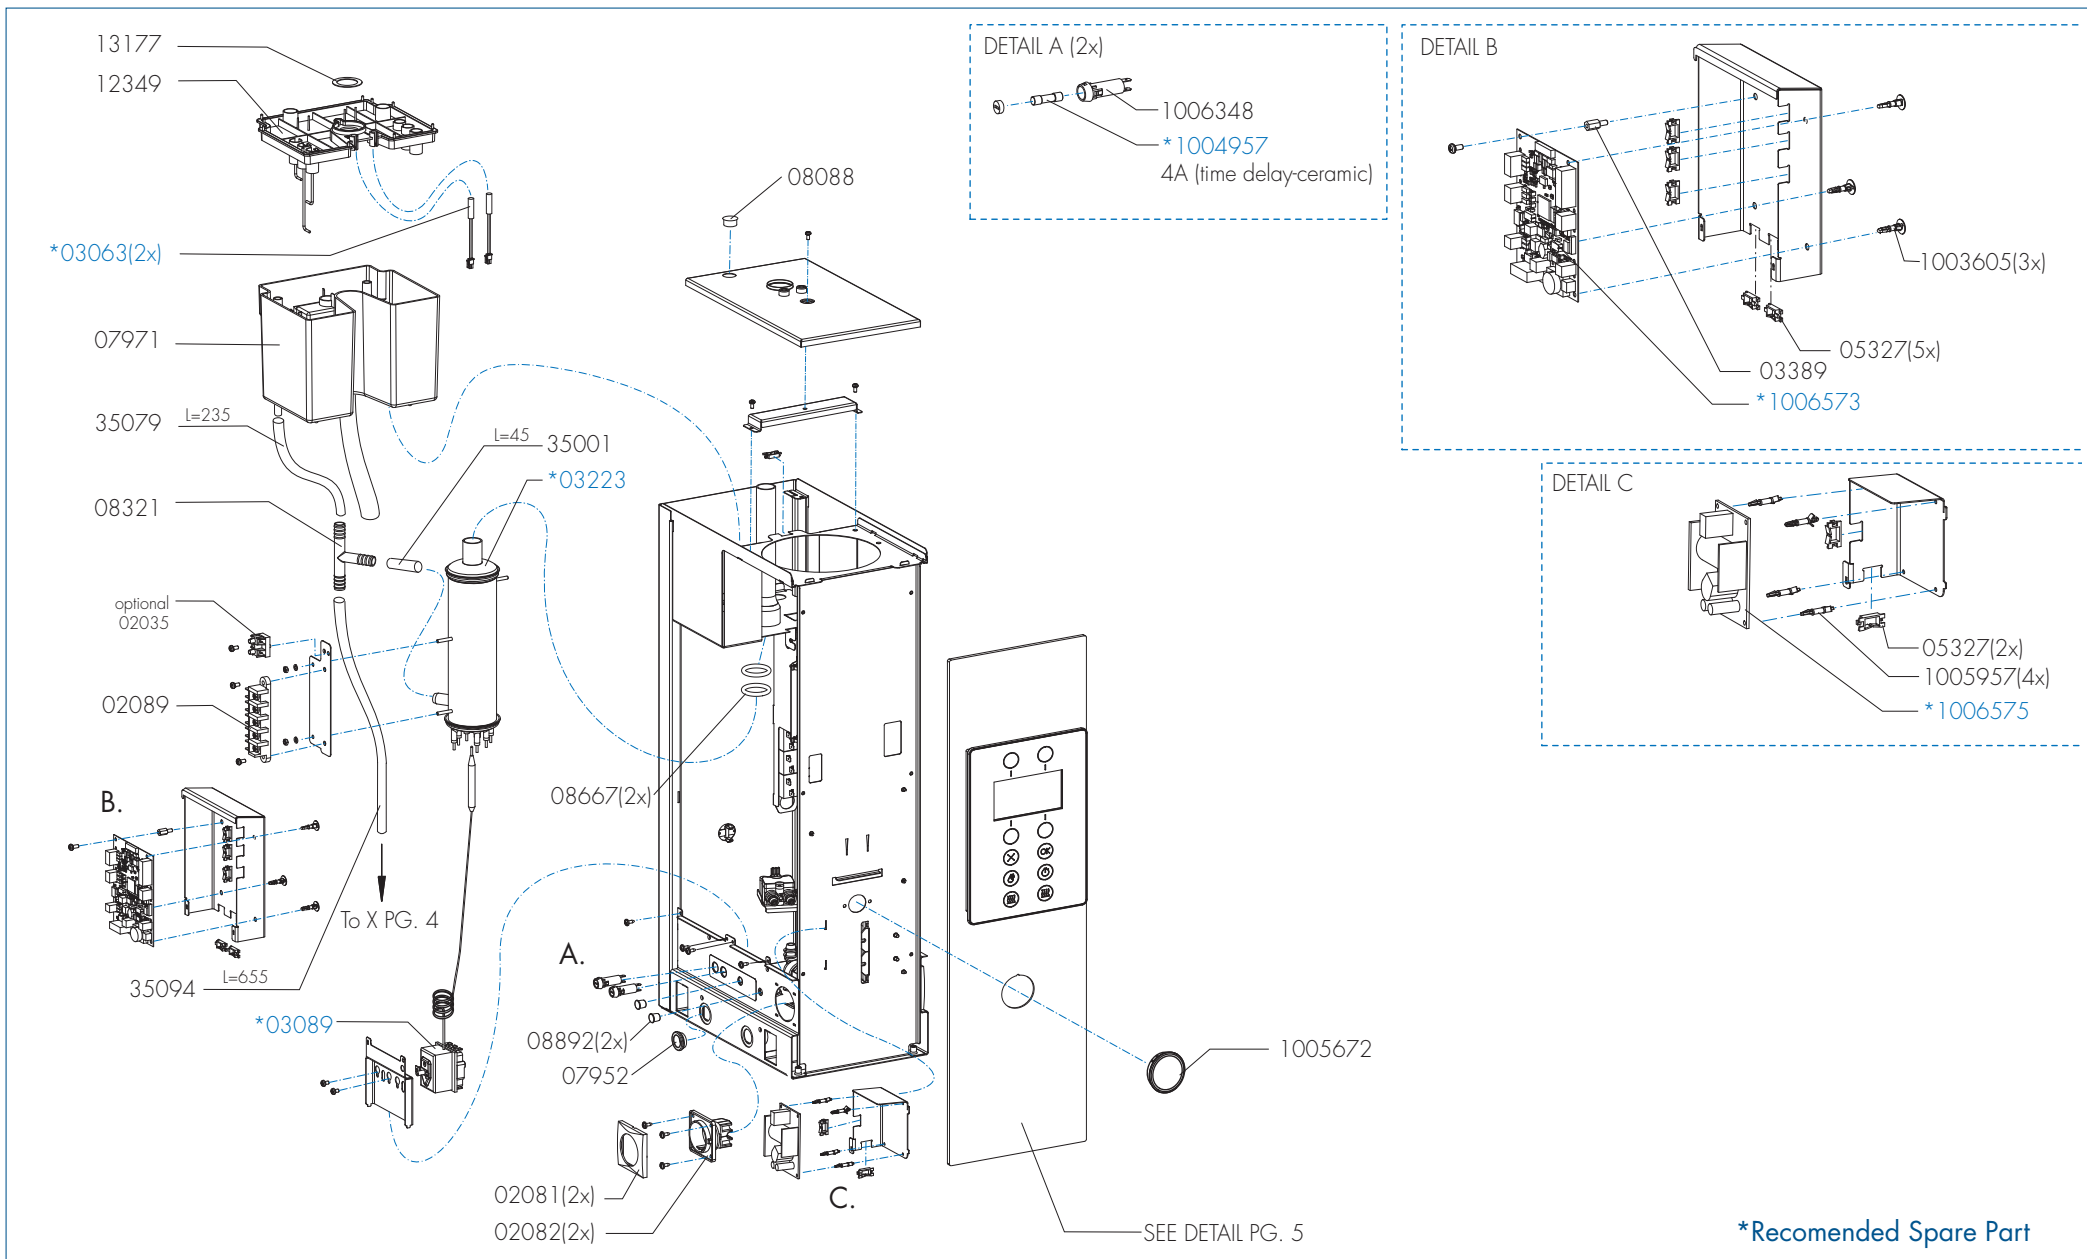

*Recomended Spare Part

Type : CB 20	From mach. nr. : 1MA	Page : 3 - 10	 www.animo.eu
Articlenumber : see page 1	Date : 04 - 2017	Rev : 1	
Rated voltage : 3N~ 380-415V 50-60Hz 9275W	Drawer : BJW Date : 31-03-17	Spare Parts Info