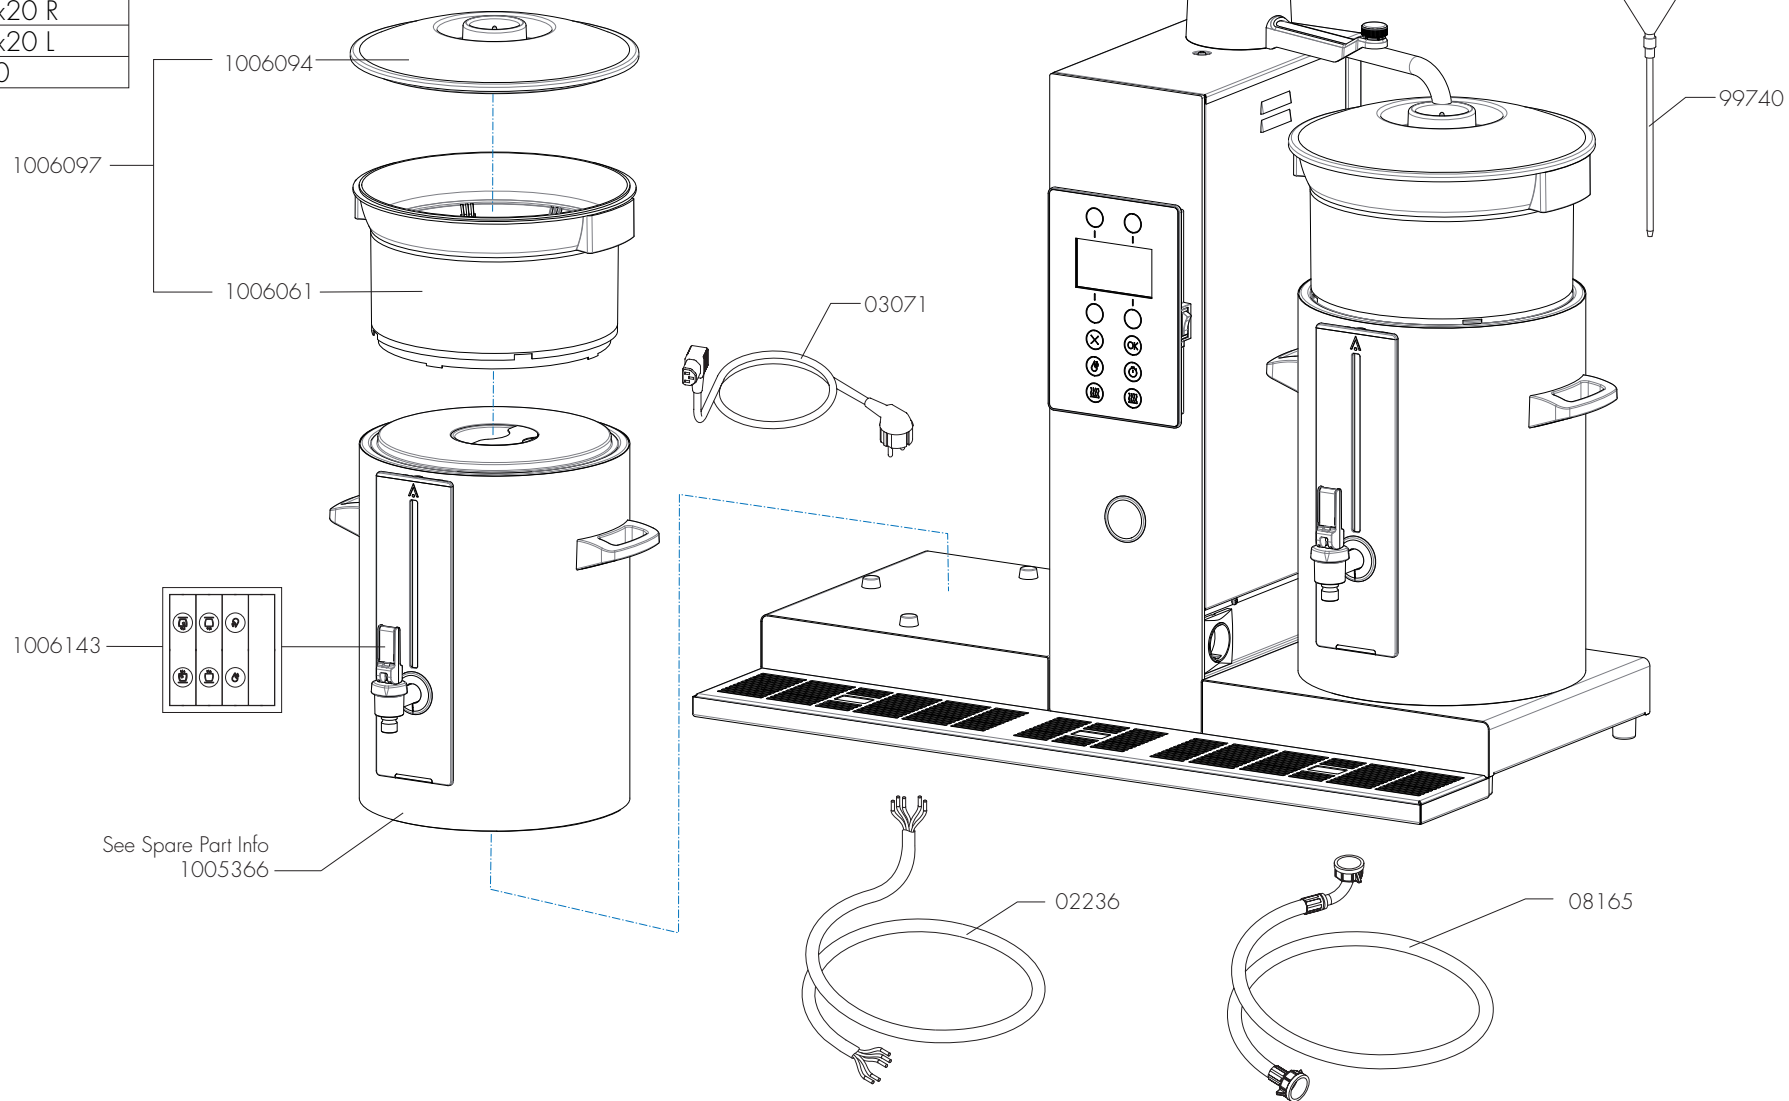

1005406	CB 2x20
1005407	CB 1x20 R
1005408	CB 1x20 L
1005409	CB 20

\*Recommended Spare Part

Type : CB 20  
 Articulenumber : see page 1

From mach. nr. : 1MA  
 Date : 04 - 2017

Page : 1 - 10  
 Rev : 1

Rated voltage : 3N~ 380-415V 50-60Hz 9275W

Drawer : BJW  
 Date : 31-03-17

Spare Parts Info

**ANIMO**

www.animo.eu

\*Recommended Spare Part

Type : CB 20  
Articlenumber : see page 1

From mach. nr. : 1MA  
Date : 04 - 2017

Page : 2 - 10  
Rev : 1

\*Recommended Spare Part

Type : CB 20  
 Articulenumber : see page 1

From mach. nr. : 1MA  
 Date : 04 - 2017

Page : 4 - 10  
 Rev : 1

Rated voltage : 3N~ 380-415V 50-60Hz 9275W

Drawer : BJW  
 Date : 31-03-17