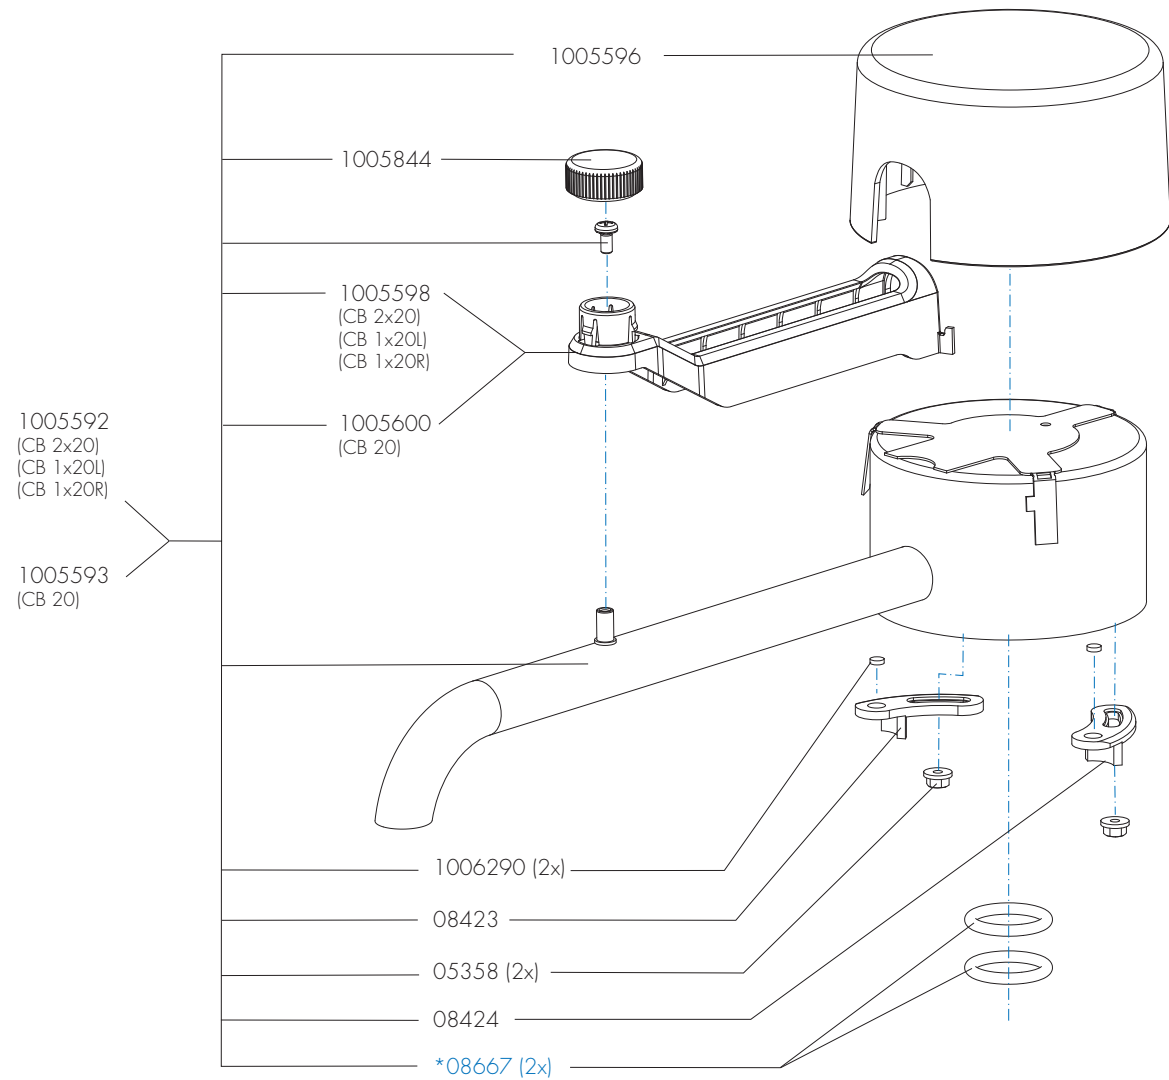

Spare Parts Info

**ANIMO**

www.animo.eu

\*Recommended Spare Part

Type : CB 20  
 Articulenumber : see page 1

From mach. nr. : 1MA  
 Date : 04 - 2017

Page : 5 - 10  
 Rev : 1

Rated voltage : 3N~ 380-415V 50-60Hz 9275W

Drawer : BJW  
 Date : 31-03-17

Spare Parts Info

**ANIMO**

www.animo.eu

\*Recomended Spare Part

Type	: CB 20
Articlenumber	: see page 1
Rated voltage	: 3N~ 380-415V 50-60Hz 9275W

From mach. nr.	: 1MA
Date	: 04 - 2017
Drawer	: BJW
Date	: 31-03-17