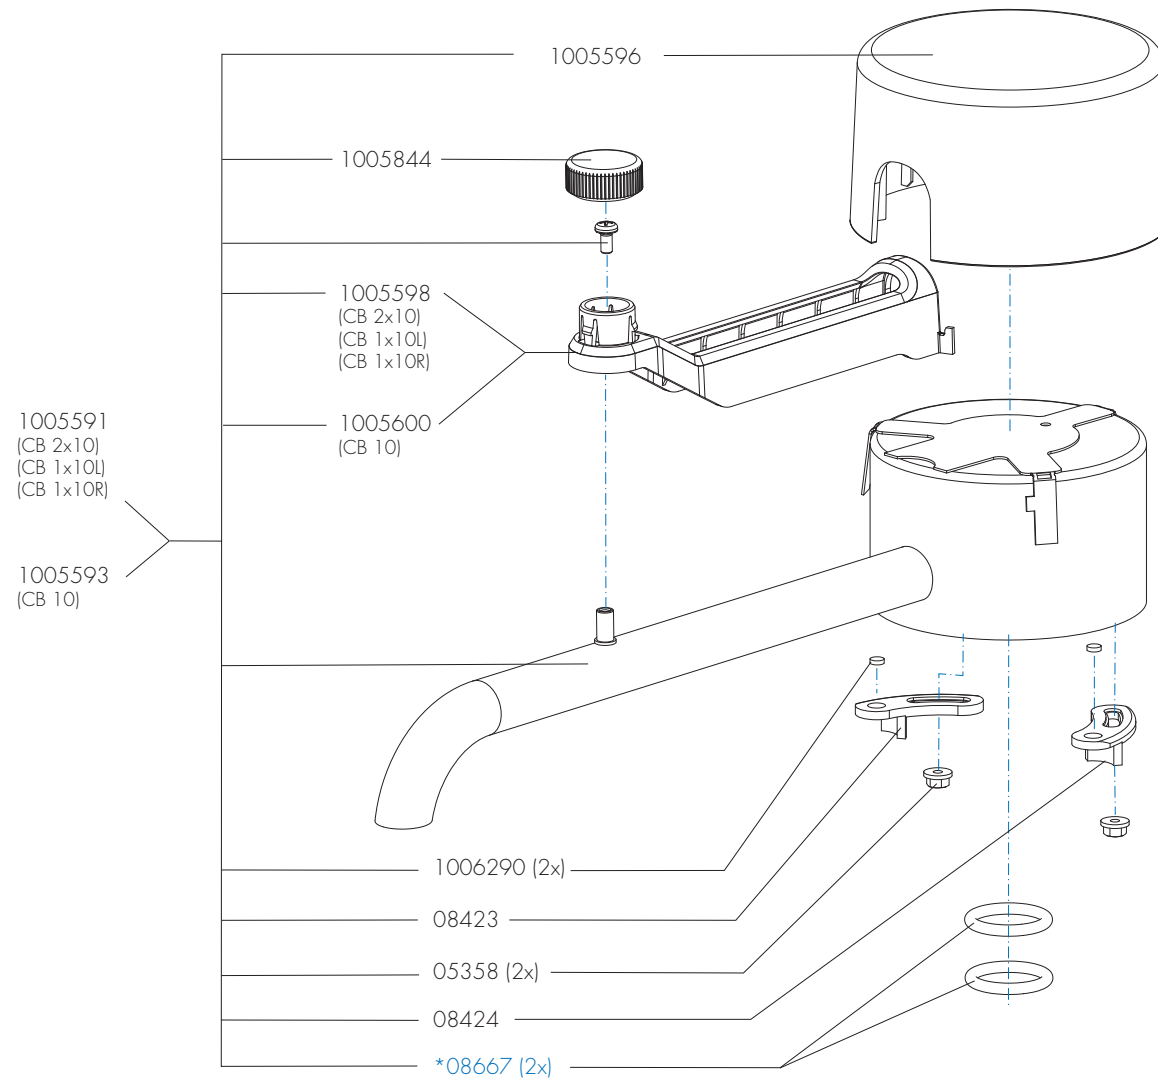

Spare Parts Info

ANIMO

www.animo.eu

\*Recommended Spare Part

Type : CB 10  
 Articulenumber : see page 1

From mach. nr. : 1MA  
 Date : 04 - 2017

Page : 4 - 10  
 Rev : 1

Rated voltage : 3N~ 380-415V 50-60Hz 6275W

Drawer : BJW  
 Date : 14-03-17

Spare Parts Info

ANIMO

www.animo.eu

\*Recommended Spare Part

Type : CB 10  
 Articulenumber : see page 1

From mach. nr. : 1MA  
 Date : 04 - 2017

Page : 5 - 10  
 Rev : 1

Rated voltage : 3N~ 380-415V 50-60Hz 6275W

Drawer : BJW  
 Date : 14-03-17

Spare Parts Info

**ANIMO**

www.animo.eu

\*Recomended Spare Part

Type : CB 10  
 Articlenumber : see page 1

From mach. nr. : 1MA  
 Date : 04 - 2017

Page : 6 - 10  
 Rev : 1

Rated voltage : 3N~ 380-415V 50-60Hz 6275W

Drawer : BJW  
 Date : 14-03-17

Spare Parts Info

**ANIMO**

www.animo.eu