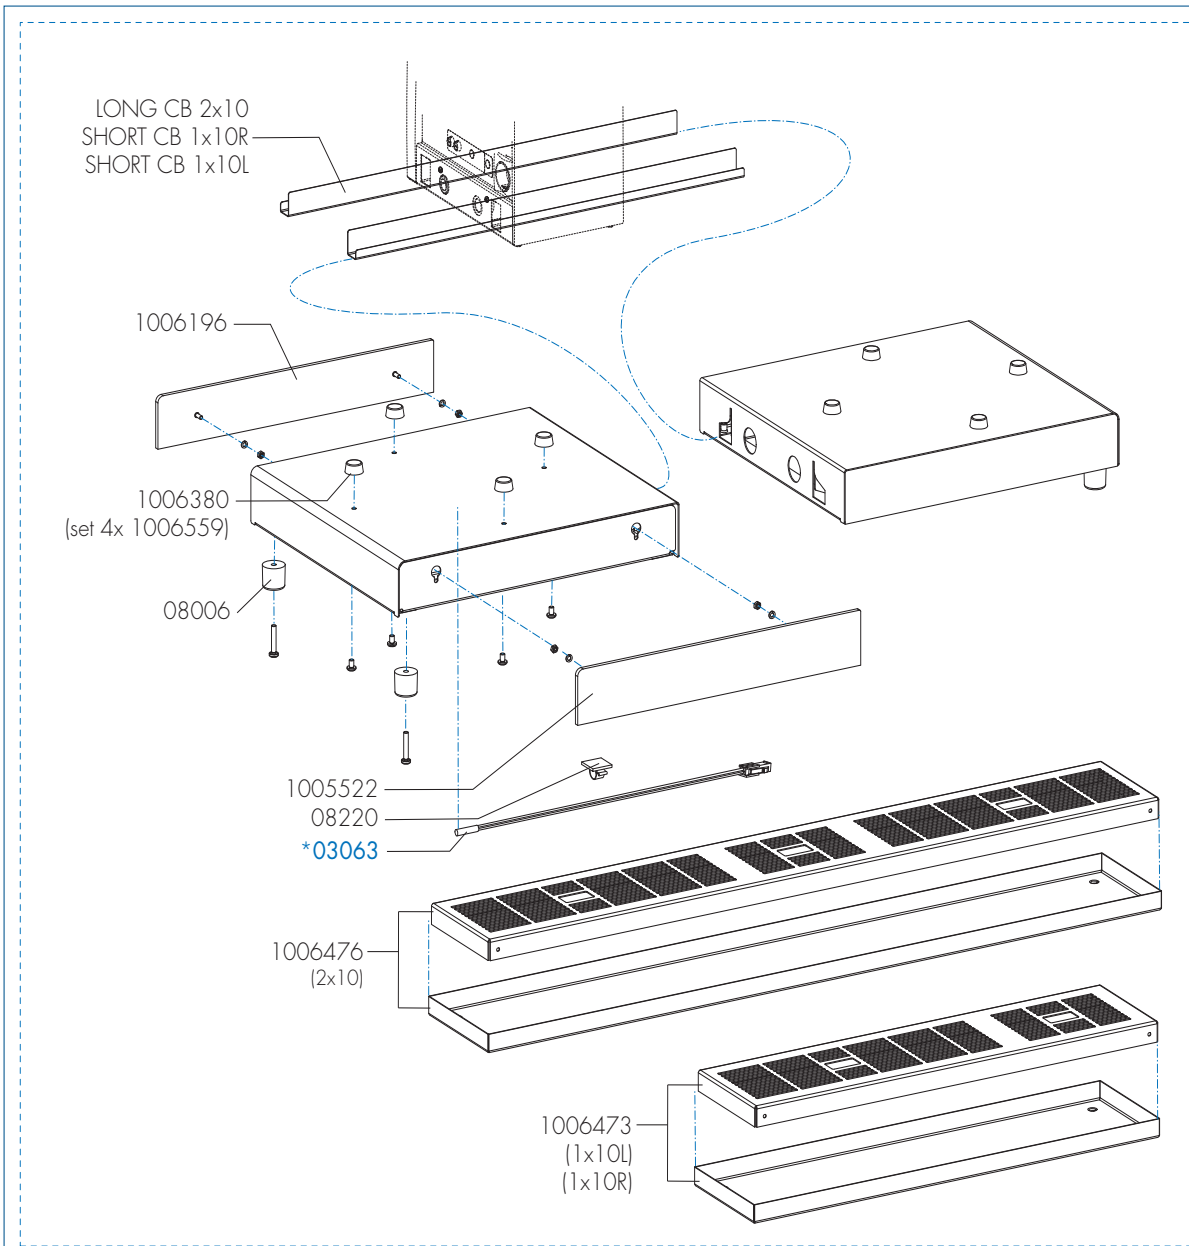

|         |           |
|---------|-----------|
| 1005398 | CB 2x10   |
| 1005399 | CB 1x10 R |
| 1005400 | CB 1x10 L |
| 1005401 | CB 10     |

\*Recommended Spare Part

Type : CB 10  
 Articulenumber : see page 1

From mach. nr. : 1MA  
 Date : 04 - 2017

Page : 1 - 10  
 Rev : 1

Rated voltage : 3N~ 380-415V 50-60Hz 6275W

Drawer : BJW  
 Date : 14-03-17

Spare Parts Info

**ANIMO**

www.animo.eu

\*Recommended Spare Part

Type : CB 10  
Articlenumber : see page 1

From mach. nr. : 1MA  
Date : 04 - 2017

Page : 2 - 10  
Rev : 1

Rated voltage : 3N~ 380-415V 50-60Hz 6275W

Drawer : BJW  
Date : 14-03-17

Spare Parts Info

ANIMO

www.animo.eu