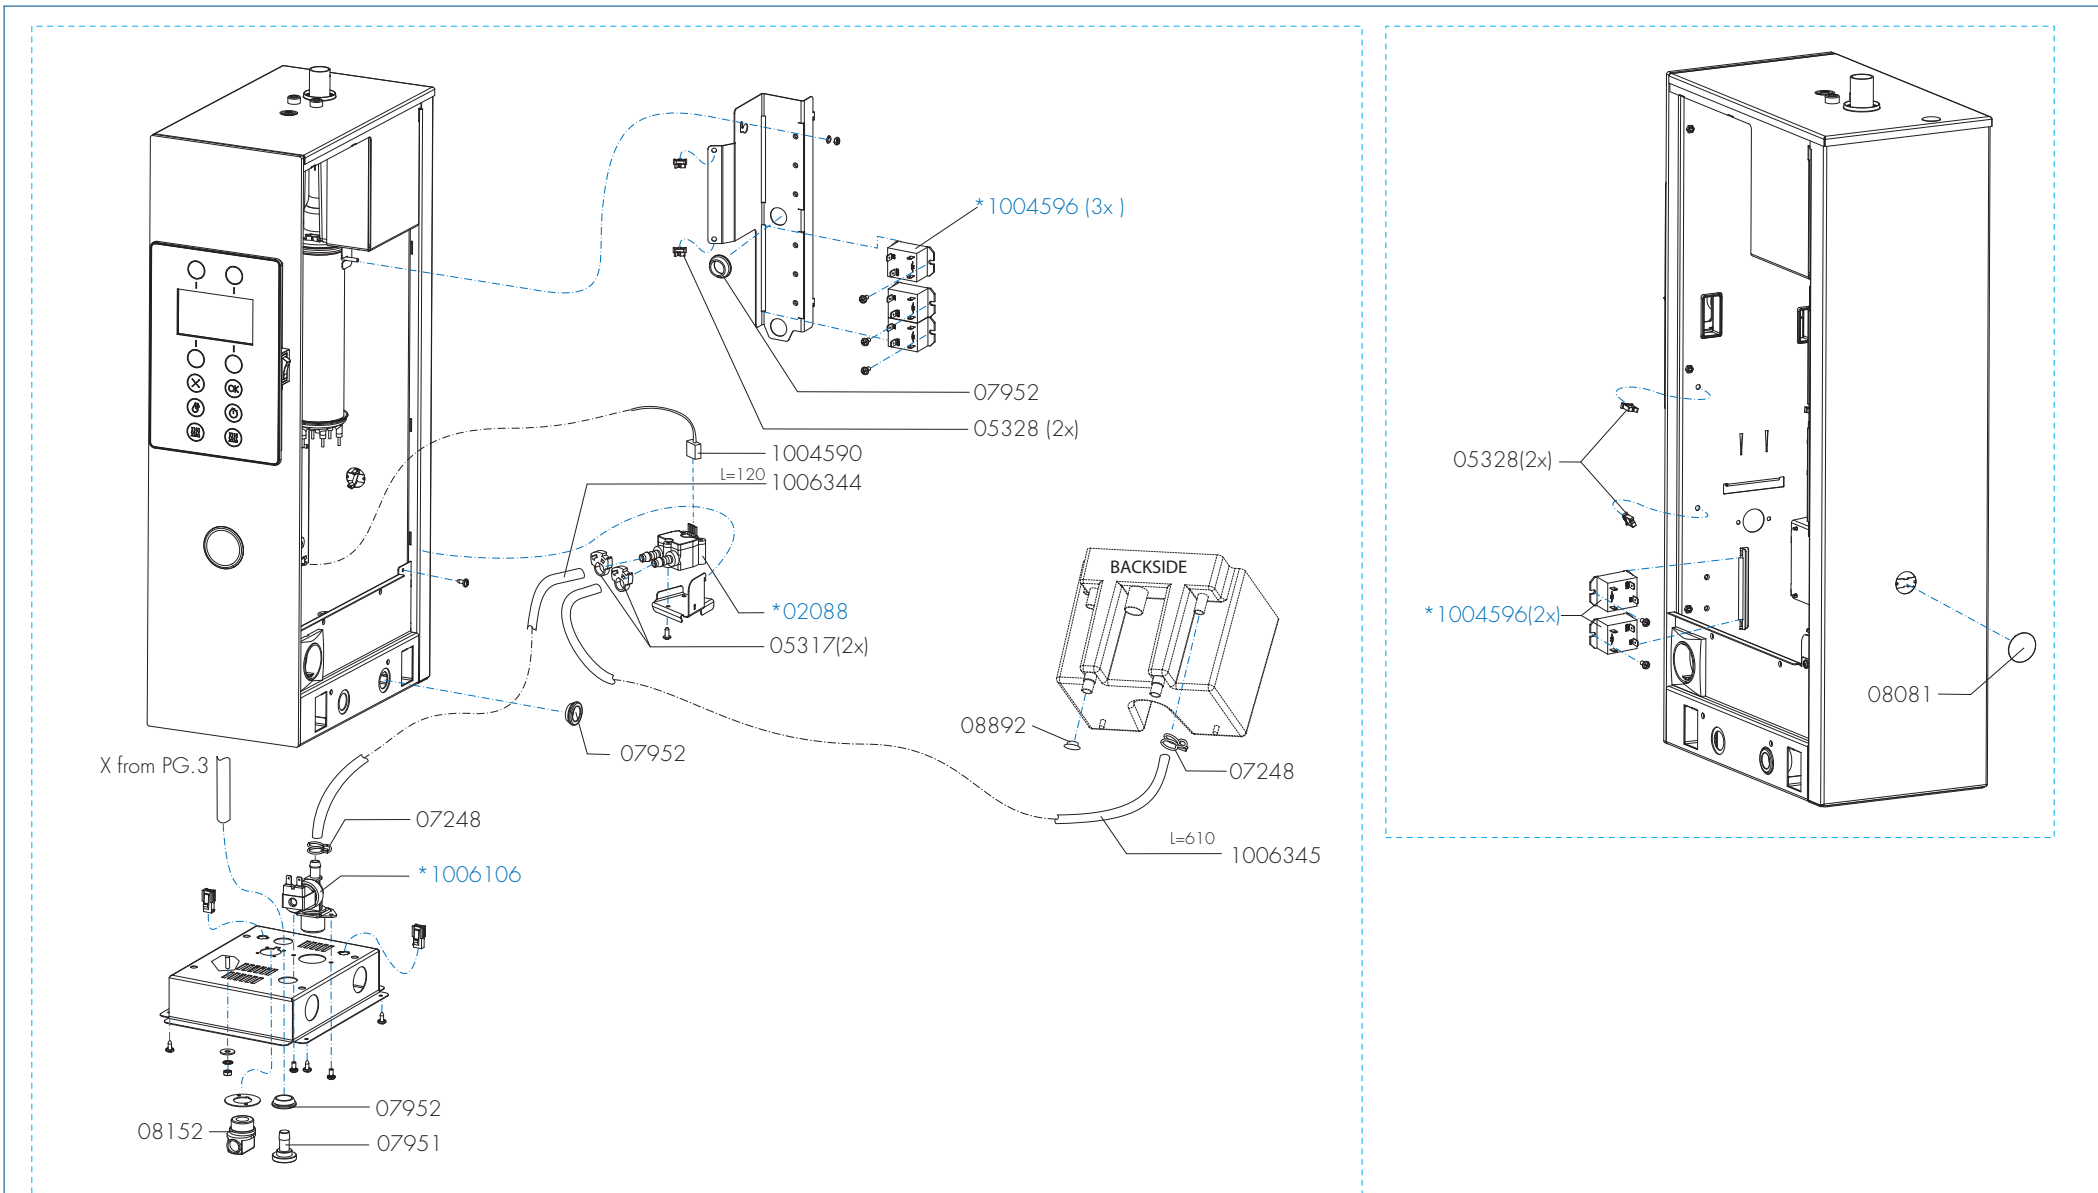

*Recommended Spare Part

Type : CB 10
Articulenumber : see page 1

From mach. nr. : 1MA
Date : 04 - 2017

Page : 4 - 10
Rev : 1

Rated voltage : 3N~ 380-415V 50-60Hz 6275W

Drawer : BJW
Date : 14-03-17

Spare Parts Info

ANIMO

www.animo.eu