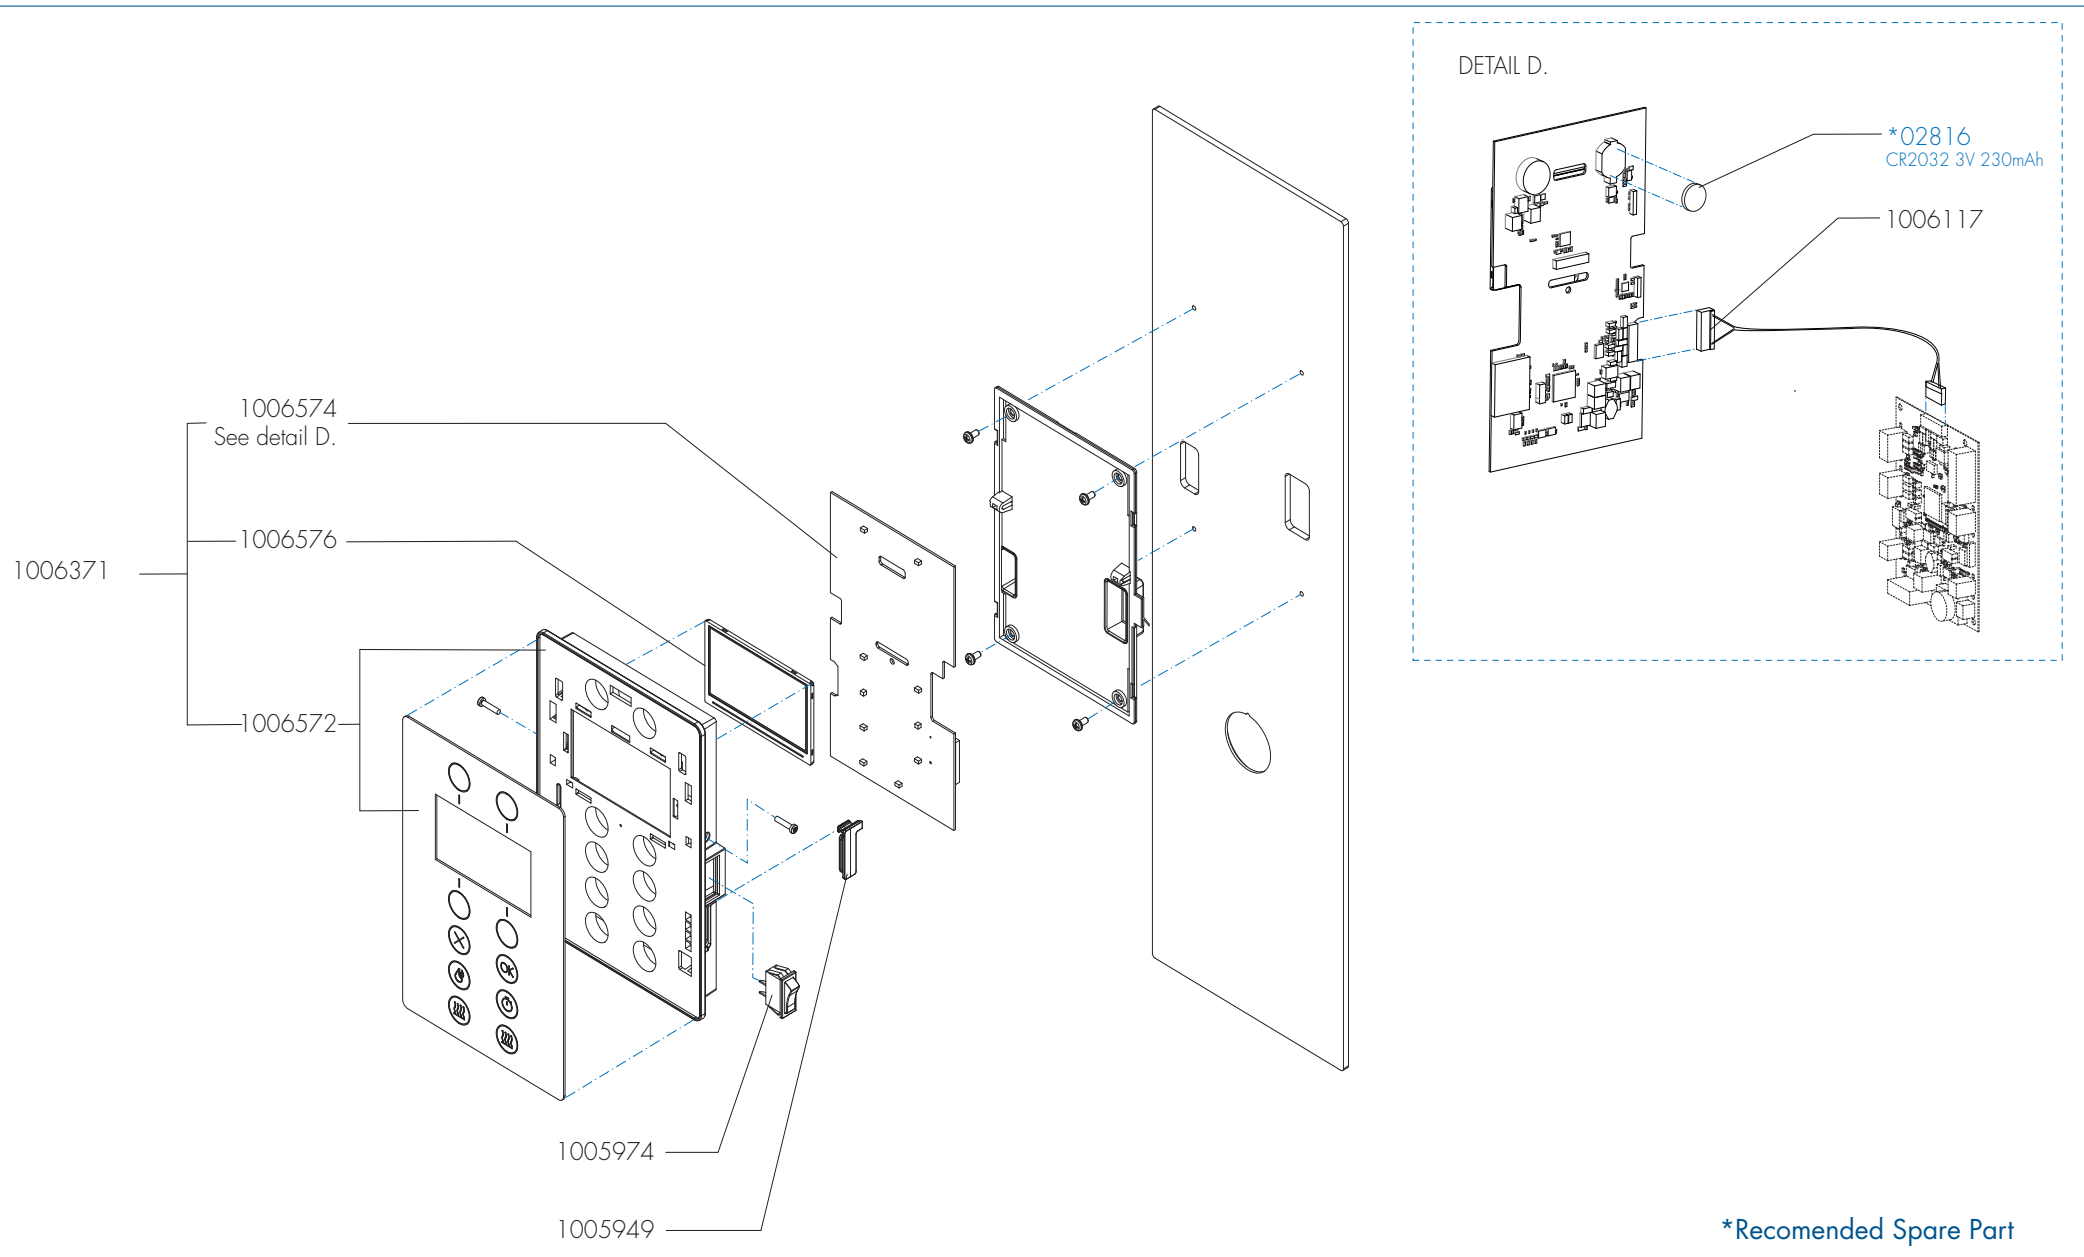

*Recommended Spare Part

Type : CB 10
Articulenumber : see page 1

From mach. nr. : 1MA
Date : 04 - 2017

Page : 5 - 10
Rev : 1

Rated voltage : 3N~ 380-415V 50-60Hz 6275W

Drawer : BJW
Date : 14-03-17

Spare Parts Info

ANIMO

www.animo.eu