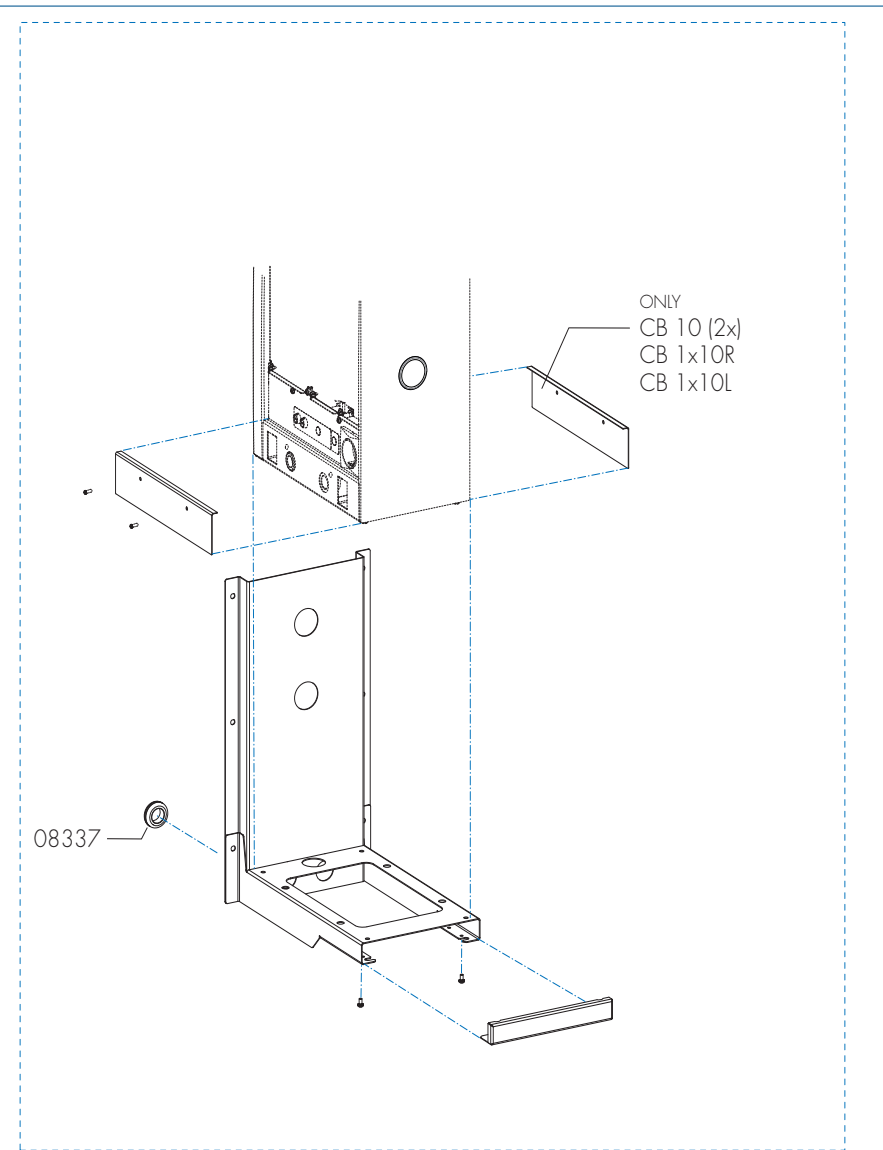

|         |           |
|---------|-----------|
| 1005398 | CB 2x10   |
| 1005399 | CB 1x10 R |
| 1005400 | CB 1x10 L |
| 1005401 | CB 10     |

\*Recommended Spare Part

Type : CB 10  
 Articulenumber : see page 1

From mach. nr. : 1MA  
 Date : 04 - 2017

Page : 1 - 10  
 Rev : 1

Rated voltage : 3N~ 380-415V 50-60Hz 6275W

Drawer : BJW  
 Date : 14-03-17

Spare Parts Info

**ANIMO**

www.animo.eu

\*Recommended Spare Part

Type : CB 10  
Articlenumber : see page 1

From mach. nr. : 1MA  
Date : 04 - 2017

Page : 2 - 10  
Rev : 1

Rated voltage : 3N~ 380-415V 50-60Hz 6275W

Drawer : BJW  
Date : 14-03-17

Spare Parts Info

ANIMO

www.animo.eu

\*Recommended Spare Part

Type : CB 10  
 Articulenumber : see page 1

From mach. nr. : 1MA  
 Date : 04 - 2017

Page : 3 - 10  
 Rev : 1

Rated voltage : 3N~ 380-415V 50-60Hz 6275W

Drawer : BJW  
 Date : 14-03-17