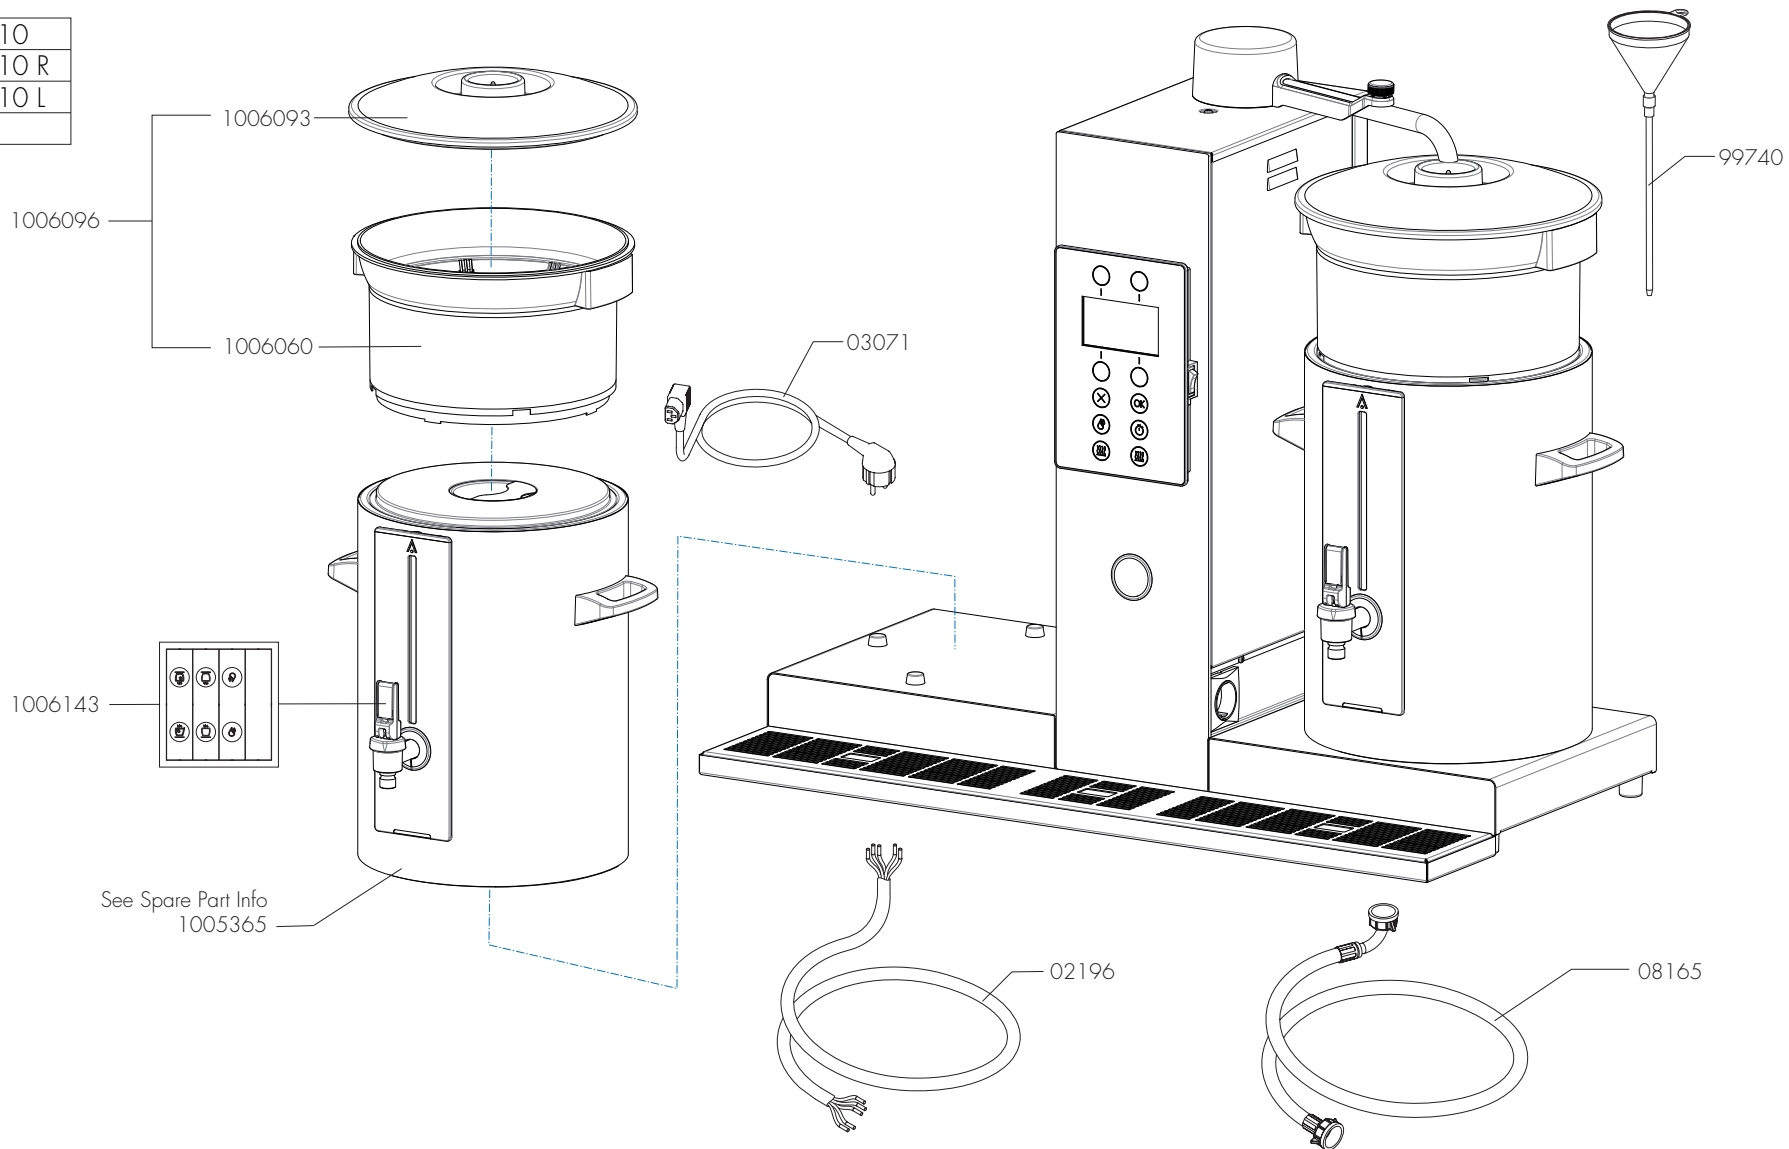

|         |           |
|---------|-----------|
| 1005398 | CB 2x10   |
| 1005399 | CB 1x10 R |
| 1005400 | CB 1x10 L |
| 1005401 | CB 10     |

\*Recommended Spare Part

Type : CB 10  
 Articulenumber : see page 1

Type : CB 10  
Articlenumber : see page 1

From mach. nr. : 1MA  
Date : 04 - 2017

Page : 2 - 10  
Rev : 1

Rated voltage : 3N~ 380-415V 50-60Hz 6275W

Drawer : BJW  
Date : 14-03-17

Spare Parts Info

ANIMO

www.animo.eu

\*Recommended Spare Part

Type : CB 10  
 Articulenumber : see page 1

From mach. nr. : 1MA  
 Date : 04 - 2017

Page : 3 - 10  
 Rev : 1

Rated voltage : 3N~ 380-415V 50-60Hz 6275W

Drawer : BJW  
 Date : 14-03-17