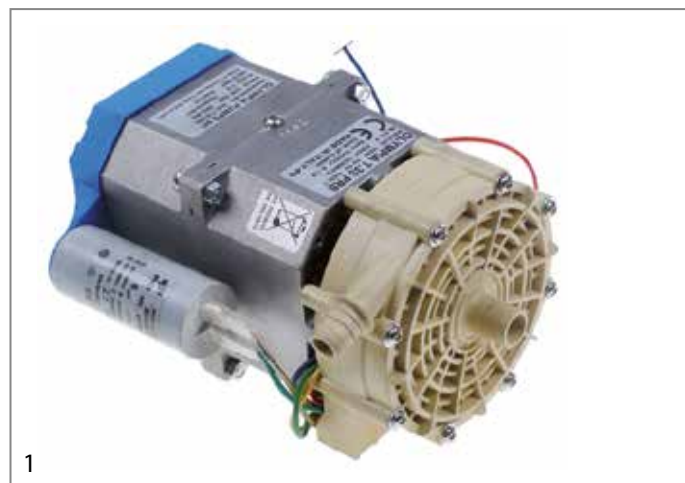

1			
GEV No.	499095	Ref. No.	T.33PRS
description	pump inlet $\varnothing$ 15mm outlet $\varnothing$ 14mm type T.33PRS 230V 50Hz 1 phase 0,25kW L 185mm rotation direction right capacitor 8μF OLYMPIA		
spare parts for 499095			
	GEV No.	365013	Ref. No. —
	operating capacitor capacity 8μF 400V		
	GEV No.	510693	Ref. No. N/A
	mechanical shaft seal for shaft $\varnothing$ 12 mm		
	GEV No.	521165	Ref. No. N/A
	pump cover OLYMPIA inlet $\varnothing$ 15 mm outlet $\varnothing$ 13 mm		

Table continues overleaf