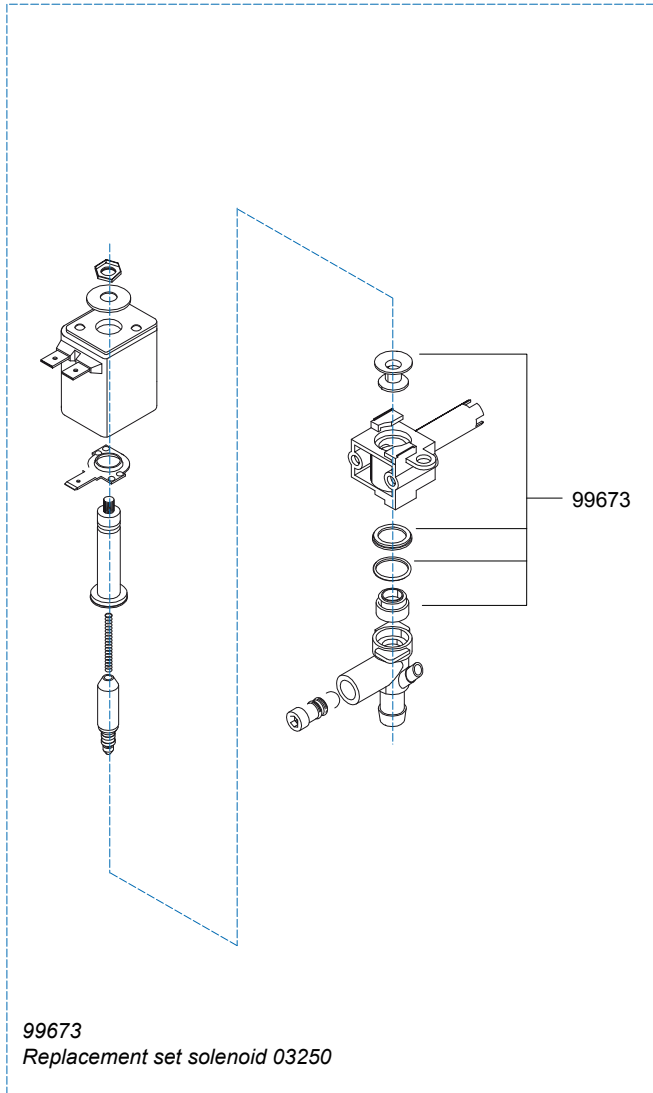

ANIMO
 www.animo.eu

*Recomended Spare Part

Type : OPTIFRESH BEAN 2 NG
 Articulenumber : 1001715

From mach. nr. : 3V 19362
 Date : 07 - 2012

Page : 9 - 13
 Rev : 2

Rated voltage : 1N~ 220-240V 50-60Hz 2275W

Drawer : JK
 Date : 12-11-12

Spare Parts Info

ANIMO

www.animo.eu

*Recomended Spare Part

Type : OPTIFRESH BEAN 2 NG Articulenumber : 1001715	From mach. nr. : 3V 19362 Date : 07 - 2012	Page : 10 - 13 Rev : 2	 www.animo.eu
Rated voltage : 1N~ 220-240V 50-60Hz 2275W	Drawer : JK Date : 12-11-12	<h3>Spare Parts Info</h3>	

Accessories

*Recomended Spare Part

Type : OPTIFRESH BEAN 2 NG

Articlenumber : 1001715

Rated voltage : 1N~ 220-240V 50-60Hz 2275W

From mach. nr. : 3V 19362

Date : 07 - 2012

Drawer : JK