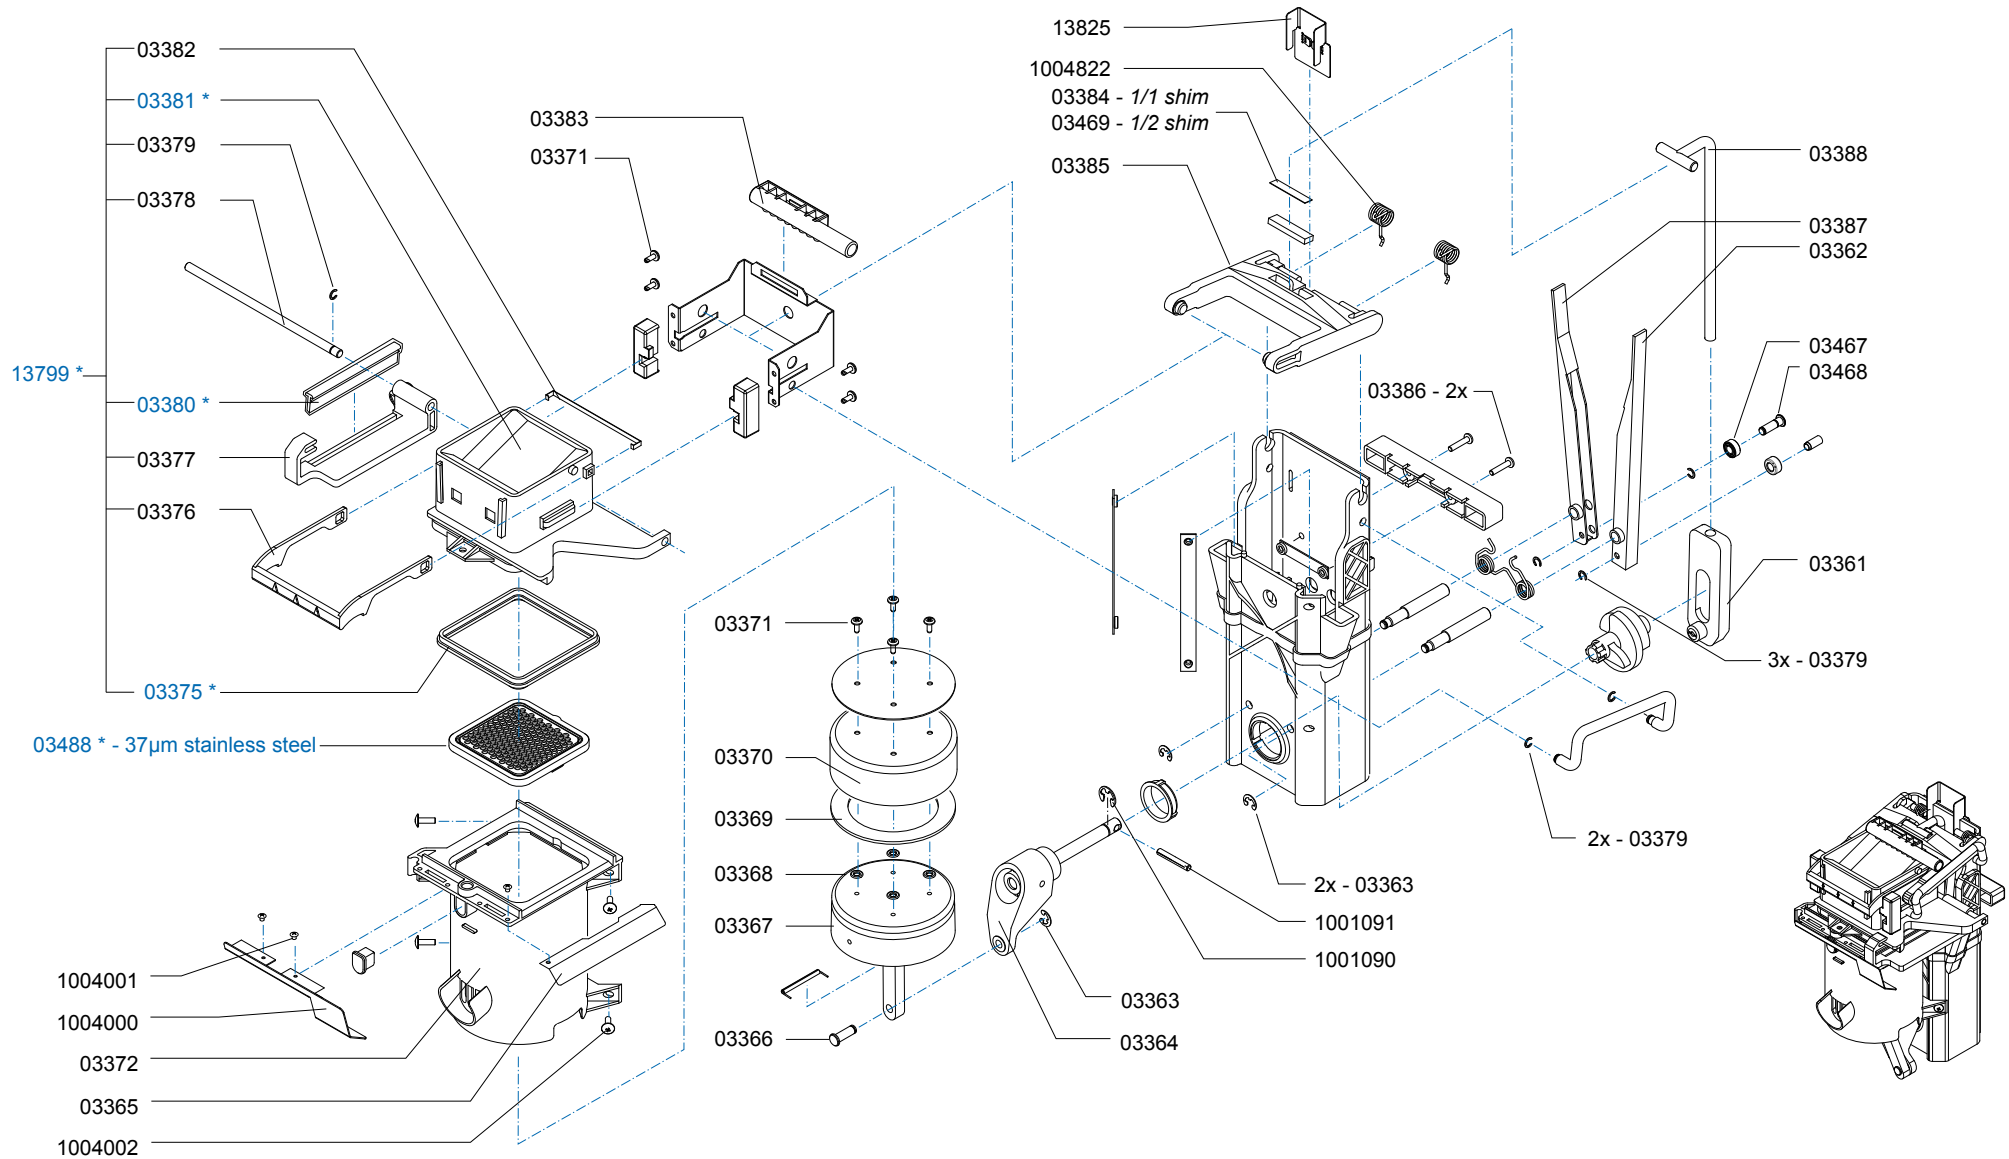

*Recommended Spare Part

Type : OPTIFRESH BEAN 2 NG

Articlenumber : 1001715

From mach. nr. : 3V 19362

Date : 07 - 2012

Page : 7 - 13

Rev : 2

Rated voltage : 1N~ 220-240V 50-60Hz 2275W

Drawer : JK

Date : 12-11-12

Spare Parts Info

ANIMO

www.animo.eu