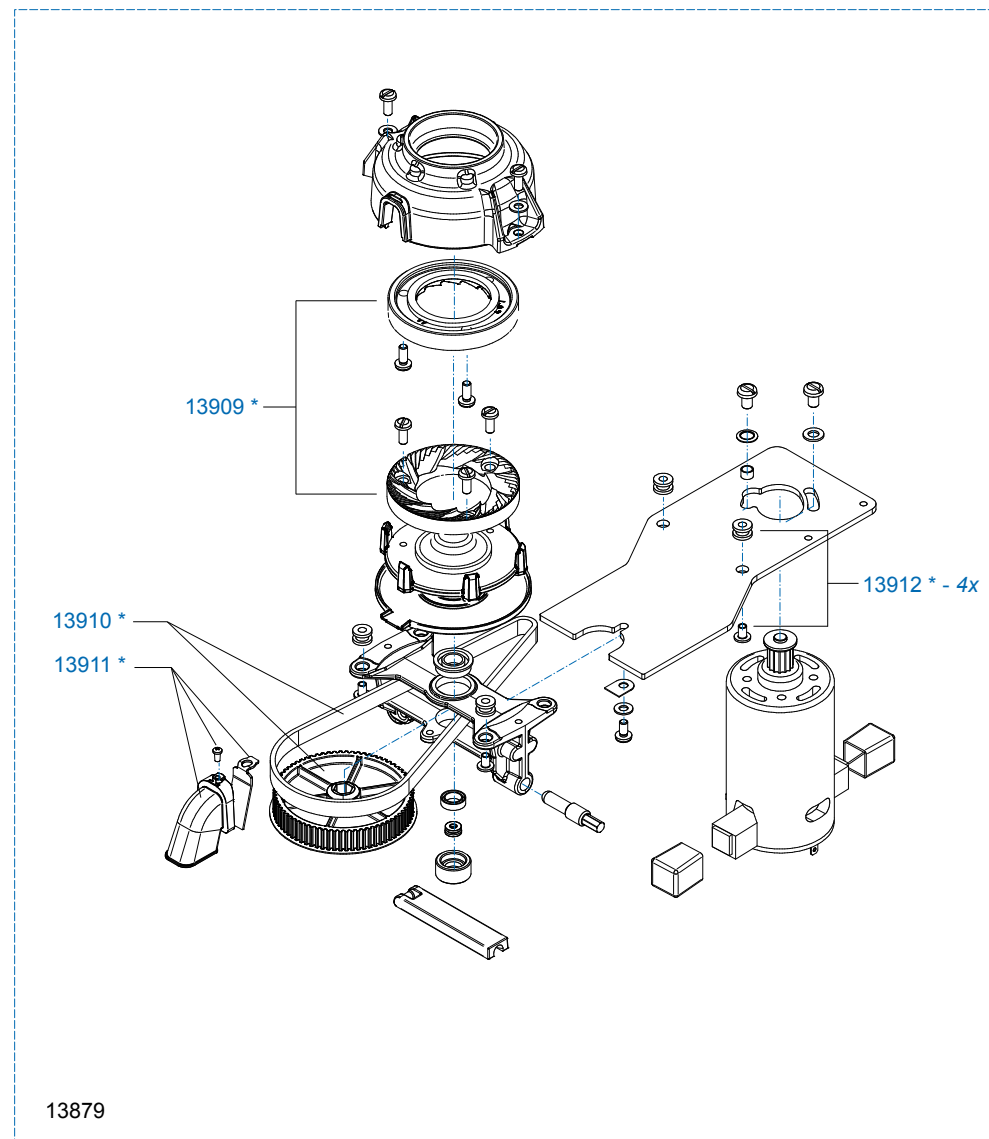

*Recomended Spare Part

Type : OPTIFRESH BEAN 2 NG
Articulenumber : 1001715

From mach. nr. : 3V 19362
Date : 07 - 2012

Page : 9 - 13
Rev : 2

Rated voltage : 1N~ 220-240V 50-60Hz 2275W

Drawer : JK
Date : 12-11-12

Spare Parts Info

ANIMO

www.animo.eu