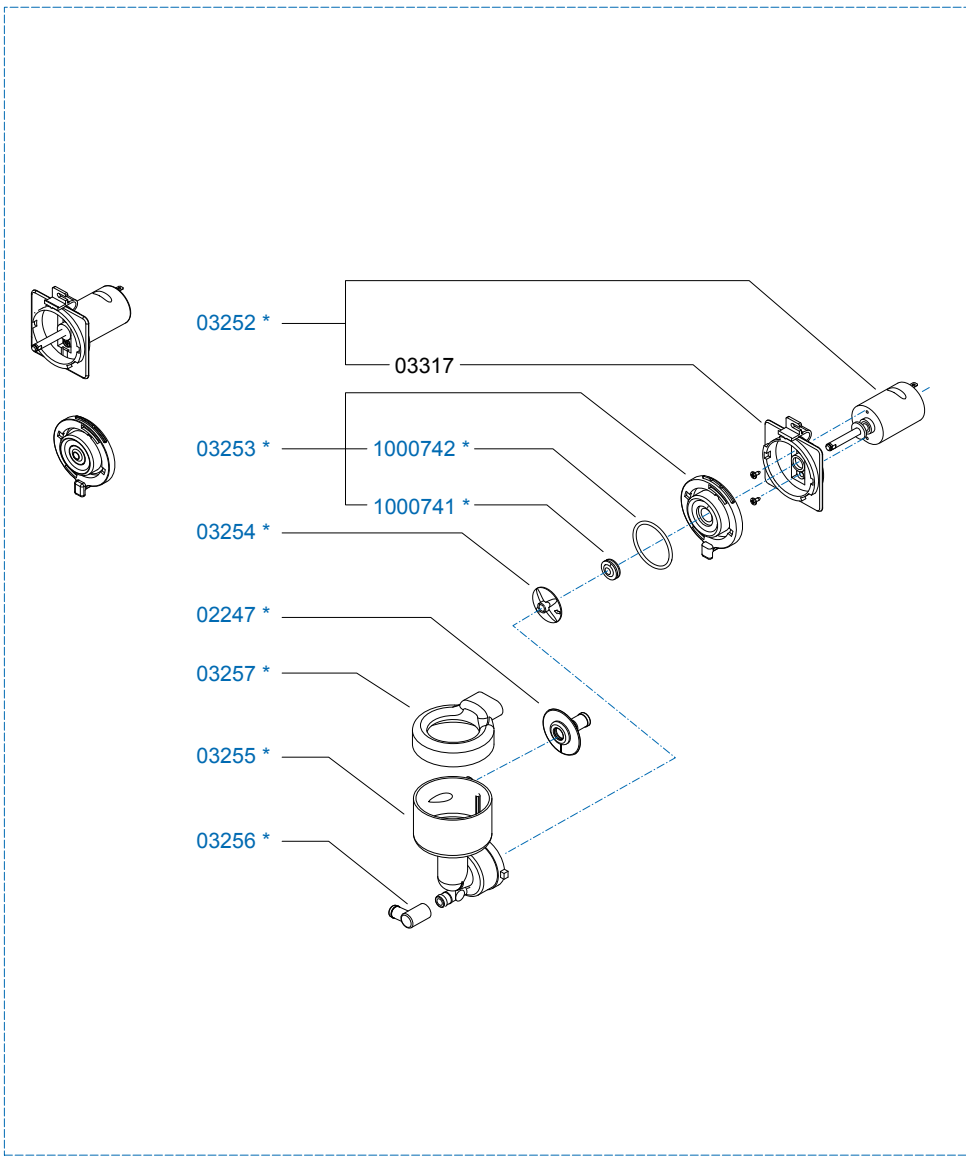

Spare Parts Info

ANIMO

www.animo.eu

*Recommended Spare Part

Type : OPTIFRESH BEAN 2 NG

Articlenumber : 1001715

From mach. nr. : 3V 19362

Date : 07 - 2012

Page : 7 - 13

Rev : 2

Rated voltage : 1N~ 220-240V 50-60Hz 2275W

Drawer : JK

Date : 12-11-12

Spare Parts Info

ANIMO

www.animo.eu

*Recomended Spare Part

Type : OPTIFRESH BEAN 2 NG
 Articlenumber : 1001715
 Rated voltage : 1N~ 220-240V 50-60Hz 2275W

From mach. nr. : 3V 19362
 Date : 07 - 2012
 Drawer : JK
 Date : 12-11-12

Page : 8 - 13
 Rev : 2
Spare Parts Info

ANIMO
 www.animo.eu

*Recomended Spare Part

Type : OPTIFRESH BEAN 2 NG
 Articulenumber : 1001715

From mach. nr. : 3V 19362
 Date : 07 - 2012

Page : 9 - 13
 Rev : 2

Rated voltage : 1N~ 220-240V 50-60Hz 2275W