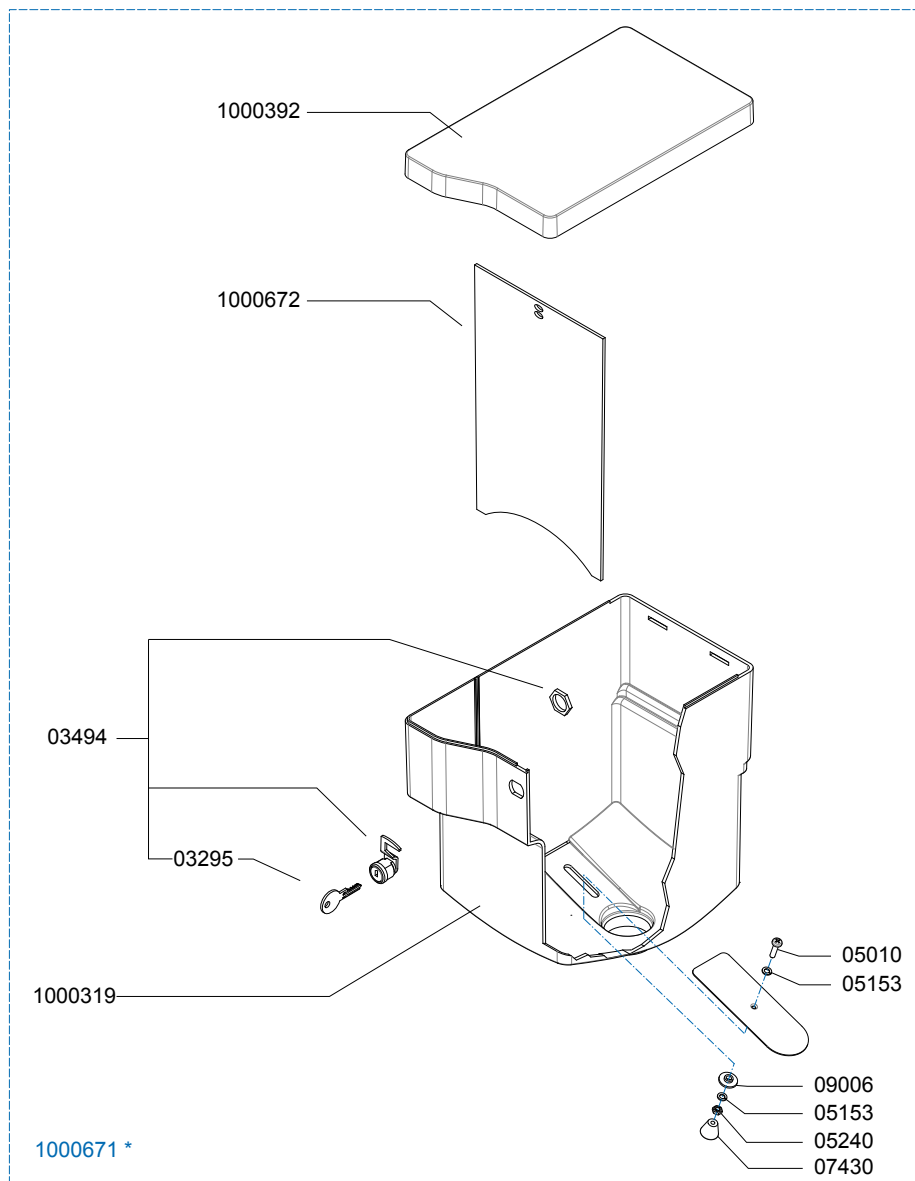

*Recomended Spare Part

Type : OPTIFRESH BEAN 2 NG
Articulenumber : 1001715

From mach. nr. : 3V 19362
Date : 07 - 2012

Page : 9 - 13
Rev : 2

Rated voltage : 1N~ 220-240V 50-60Hz 2275W

Drawer : JK
Date : 12-11-12

Spare Parts Info

ANIMO

www.animo.eu