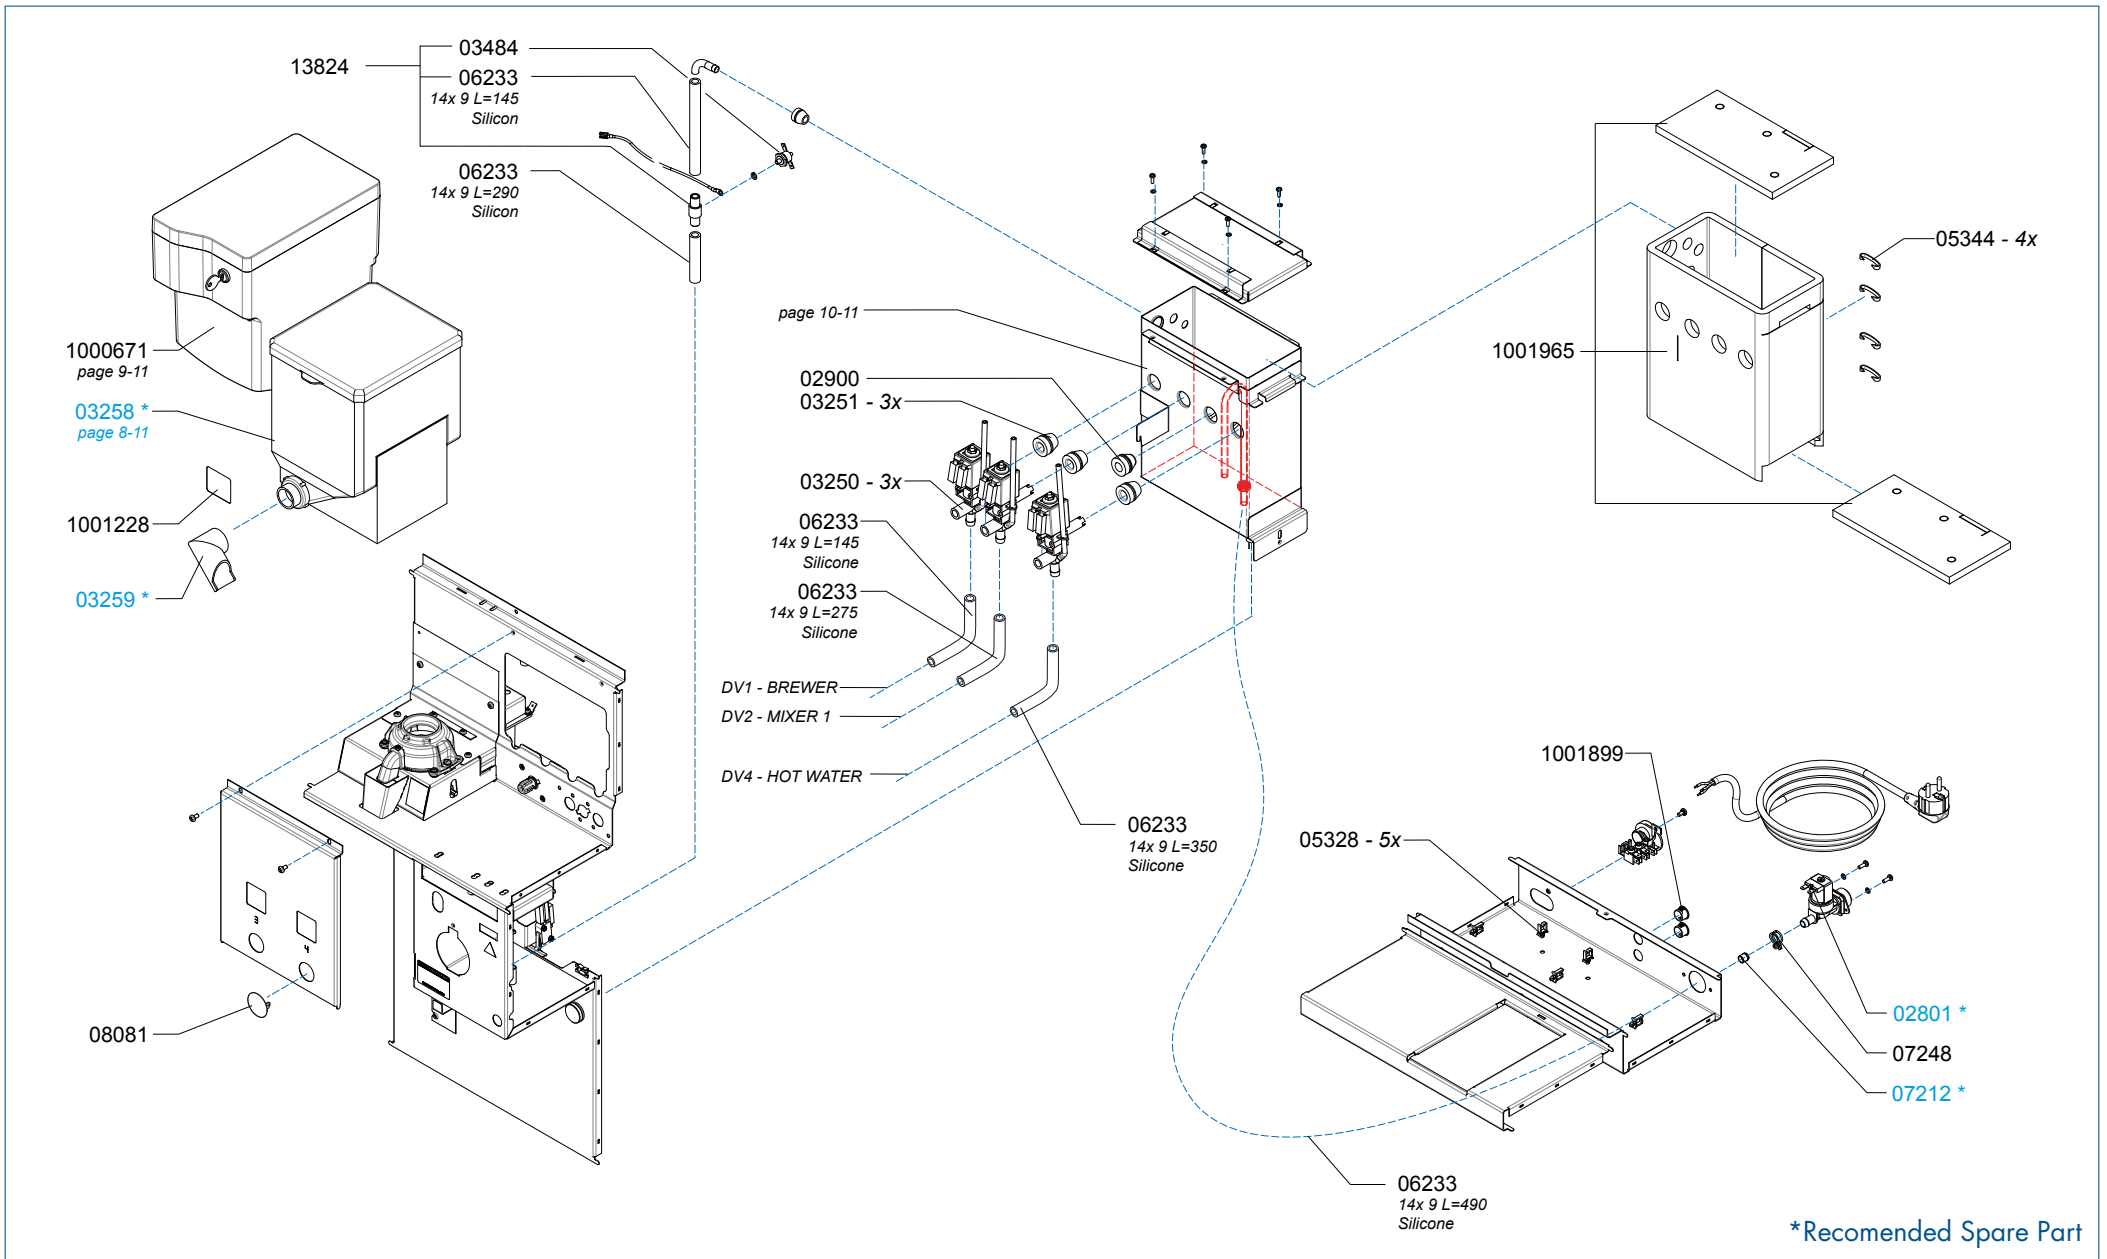

Page : 4 - 13
 Rev : 2

Rated voltage : 1N~ 220-240V 50-60Hz 2275W

Drawer : JK
 Date : 12-11-12

Spare Parts Info

ANIMO

www.animo.eu

Type : OPTIFRESH BEAN 2 NG

Articlenumber : 1001715