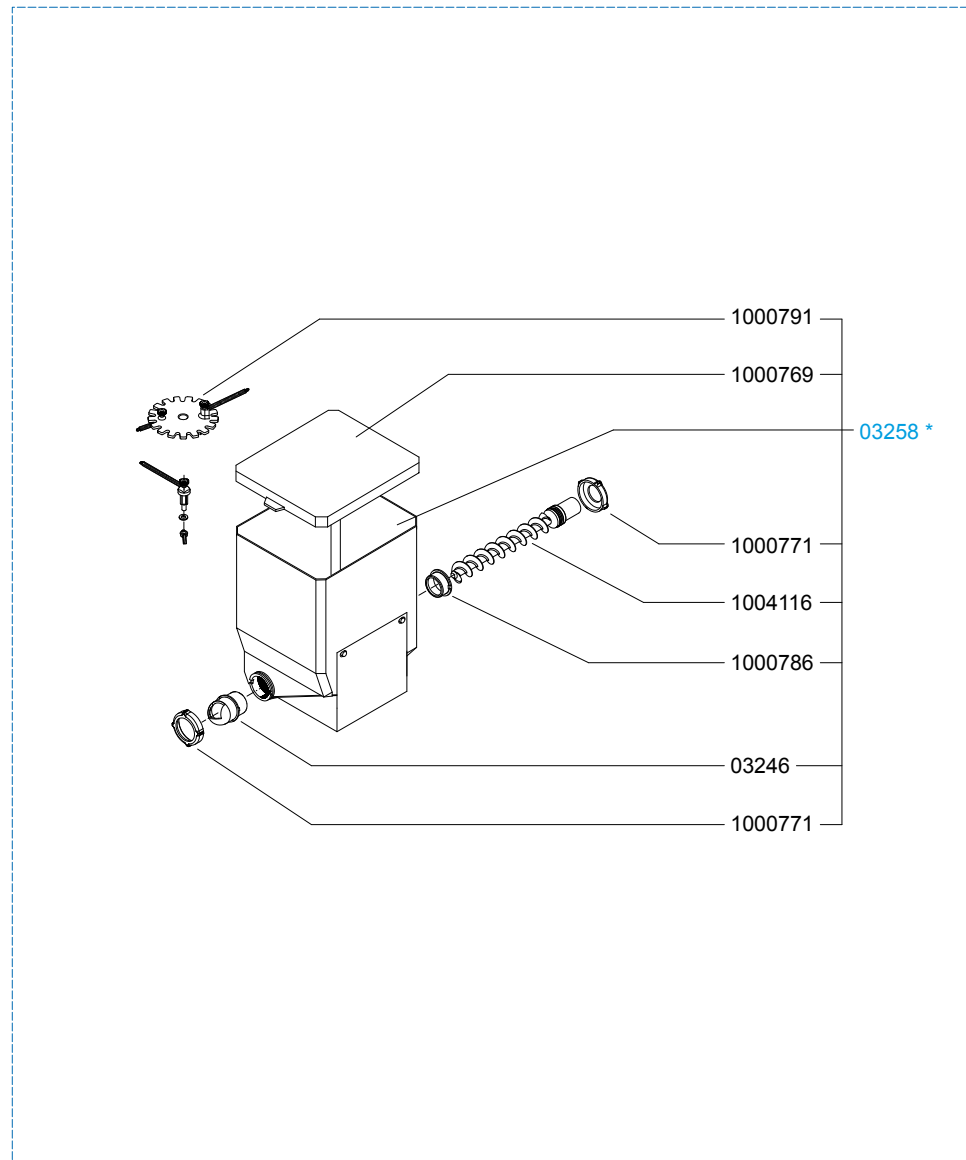

Page : 7 - 13

Rev : 2

Rated voltage : 1N~ 220-240V 50-60Hz 2275W

Drawer : JK

Date : 12-11-12

Spare Parts Info

ANIMO

www.animo.eu

*Recomended Spare Part

Type : OPTIFRESH BEAN 2 NG
 Articlenumber : 1001715
 Rated voltage : 1N~ 220-240V 50-60Hz 2275W

From mach. nr. : 3V 19362
 Date : 07 - 2012
 Drawer : JK
 Date : 12-11-12

Page : 8 - 13
 Rev : 2
Spare Parts Info