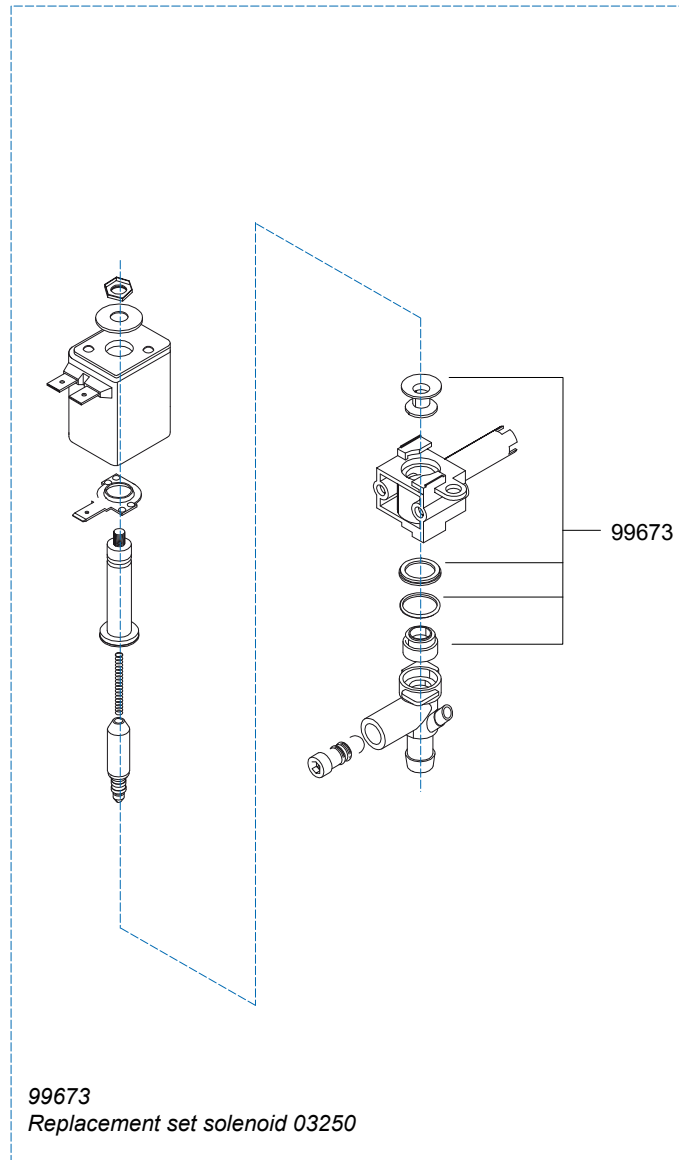

Spare Parts Info

ANIMO

www.animo.eu

Type : OPTIFRESH 1 NG
 Articulenumber : 1001705

From mach. nr. : 3V 19362
 Date : 07 - 2012

Page : 7 - 12
 Rev : 2

Rated voltage : 1N~ 220-240V 50-60Hz 2275W

Drawer : JK
 Date : 13-11-12

Spare Parts Info

ANIMO

www.animo.eu

*Recommended Spare Part

Type : OPTIFRESH 1 NG
 Articlenumber : 1001705

From mach. nr. : 3V 19362
 Date : 07 - 2012

Page : 8 - 12
 Rev : 2

Rated voltage : 1N~ 220-240V 50-60Hz 2275W

Drawer : JK
 Date : 13-11-12

Spare Parts Info

ANIMO

www.animo.eu

*Recomended Spare Part

Type : OPTIFRESH 1 NG Articulenumber : 1001705	From mach. nr. : 3V 19362 Date : 07 - 2012	Page : 9 - 12 Rev : 2	 www.animo.eu
Rated voltage : 1N~ 220-240V 50-60Hz 2275W	Drawer : JK Date : 13-11-12	Spare Parts Info	

Accessories

*Recommended Spare Part

Type : OPTIFRESH 1 NG
Articlenumber : 1001705

From mach. nr. : 3V 19362
Date : 07 - 2012

Page : 10 - 12
Rev : 2

Rated voltage : 1N~ 220-240V 50-60Hz 2275W

Drawer : JK
Date : 13-11-12