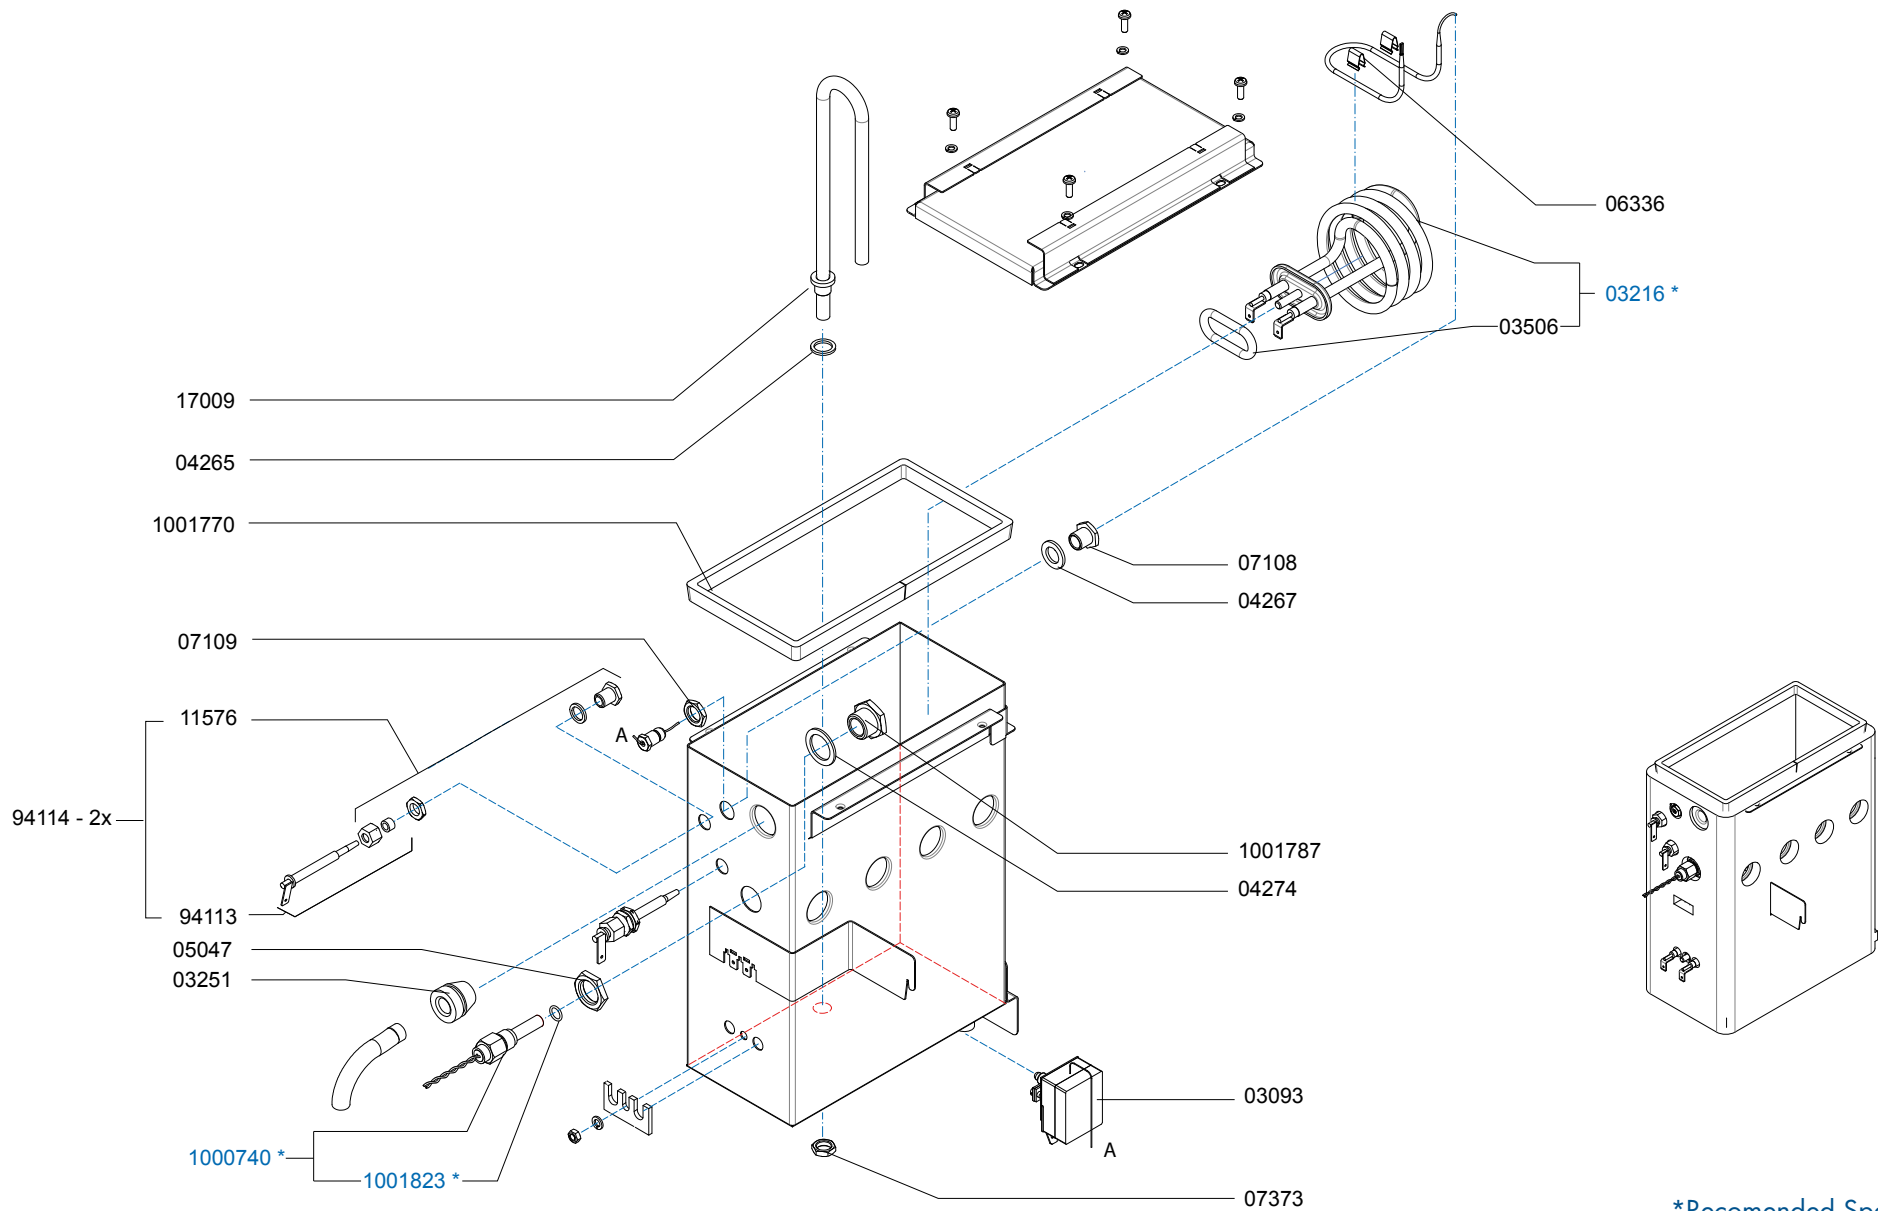

*Recomended Spare Part

Type : OPTIFRESH 1 NG Articulenumber : 1001705	From mach. nr. : 3V 19362 Date : 07 - 2012	Page : 9 - 12 Rev : 2	 www.animo.eu
Rated voltage : 1N~ 220-240V 50-60Hz 2275W	Drawer : JK Date : 13-11-12	Spare Parts Info