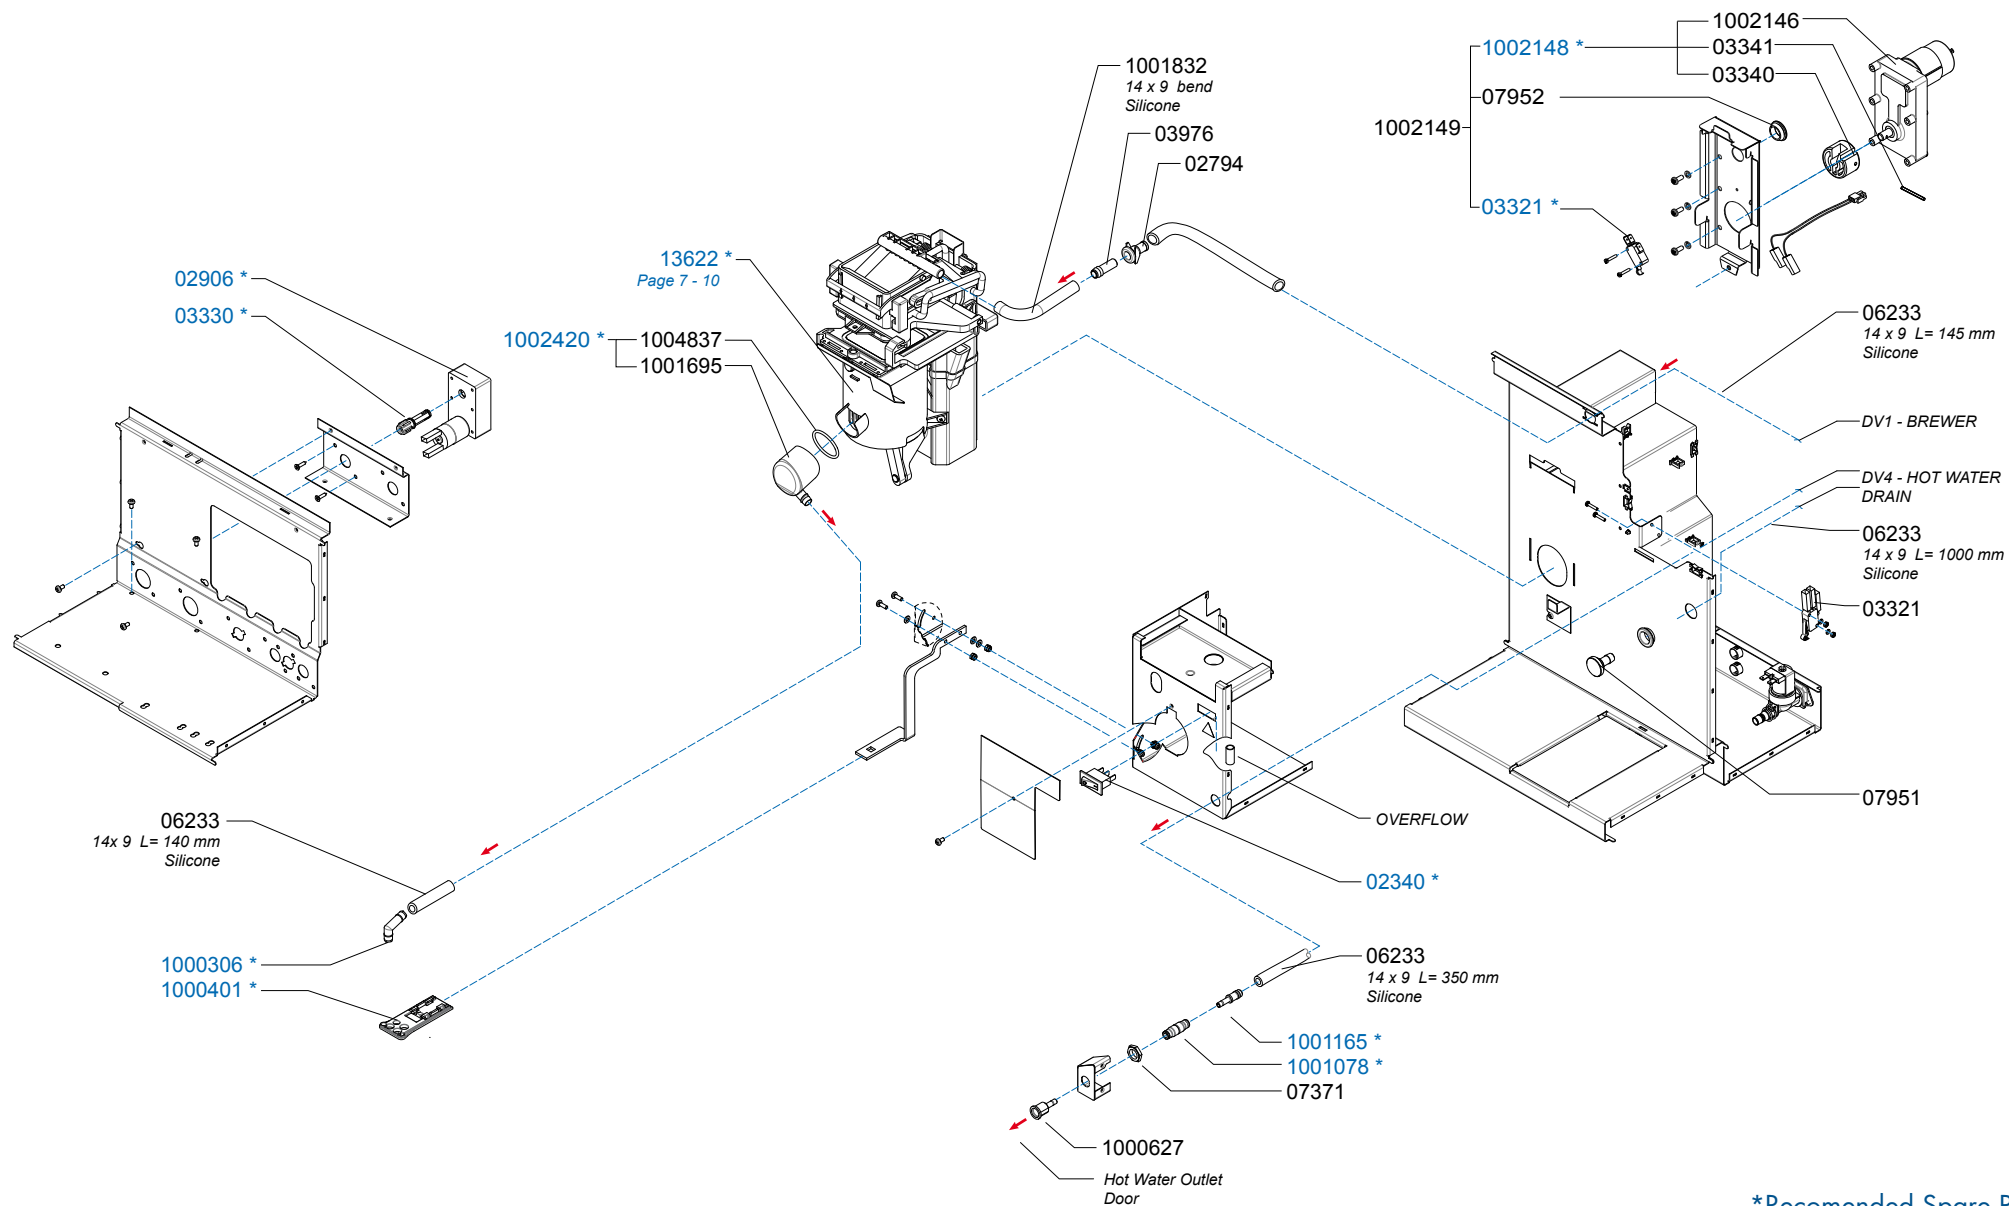

*Recomended Spare Part

Type	: OPTIFRESH 1 NG
Articlenumber	: 1001705
Rated voltage	: 1N~ 220-240V 50-60Hz 2275W

From mach. nr.	: 3V 19362
Date	: 07 - 2012
Drawer	: JK
Date	: 13-11-12

Page	: 1 - 12
Rev	: 2
Spare Parts Info	

www.animo.eu

*Recommended Spare Part

Type : OPTIFRESH 1 NG
 Articulenumber : 1001705

From mach. nr. : 3V 19362
 Date : 07 - 2012

Page : 2 - 12
 Rev : 2

Rated voltage : 1N~ 220-240V 50-60Hz 2275W

Drawer : JK
 Date : 13-11-12

Spare Parts Info

ANIMO

www.animo.eu

*Recommended Spare Part

Type : OPTIFRESH 1 NG
 Articulenumber : 1001705

From mach. nr. : 3V 19362
 Date : 07 - 2012

Page : 3 - 12
 Rev : 2

Rated voltage : 1N~ 220-240V 50-60Hz 2275W

Type : OPTIFRESH 1 NG
 Articulenumber : 1001705

From mach. nr. : 3V 19362
 Date : 07 - 2012

Page : 5 - 12
 Rev : 2

Rated voltage : 1N~ 220-240V 50-60Hz 2275W

Drawer : JK
 Date : 13-11-12

Spare Parts Info

ANIMO