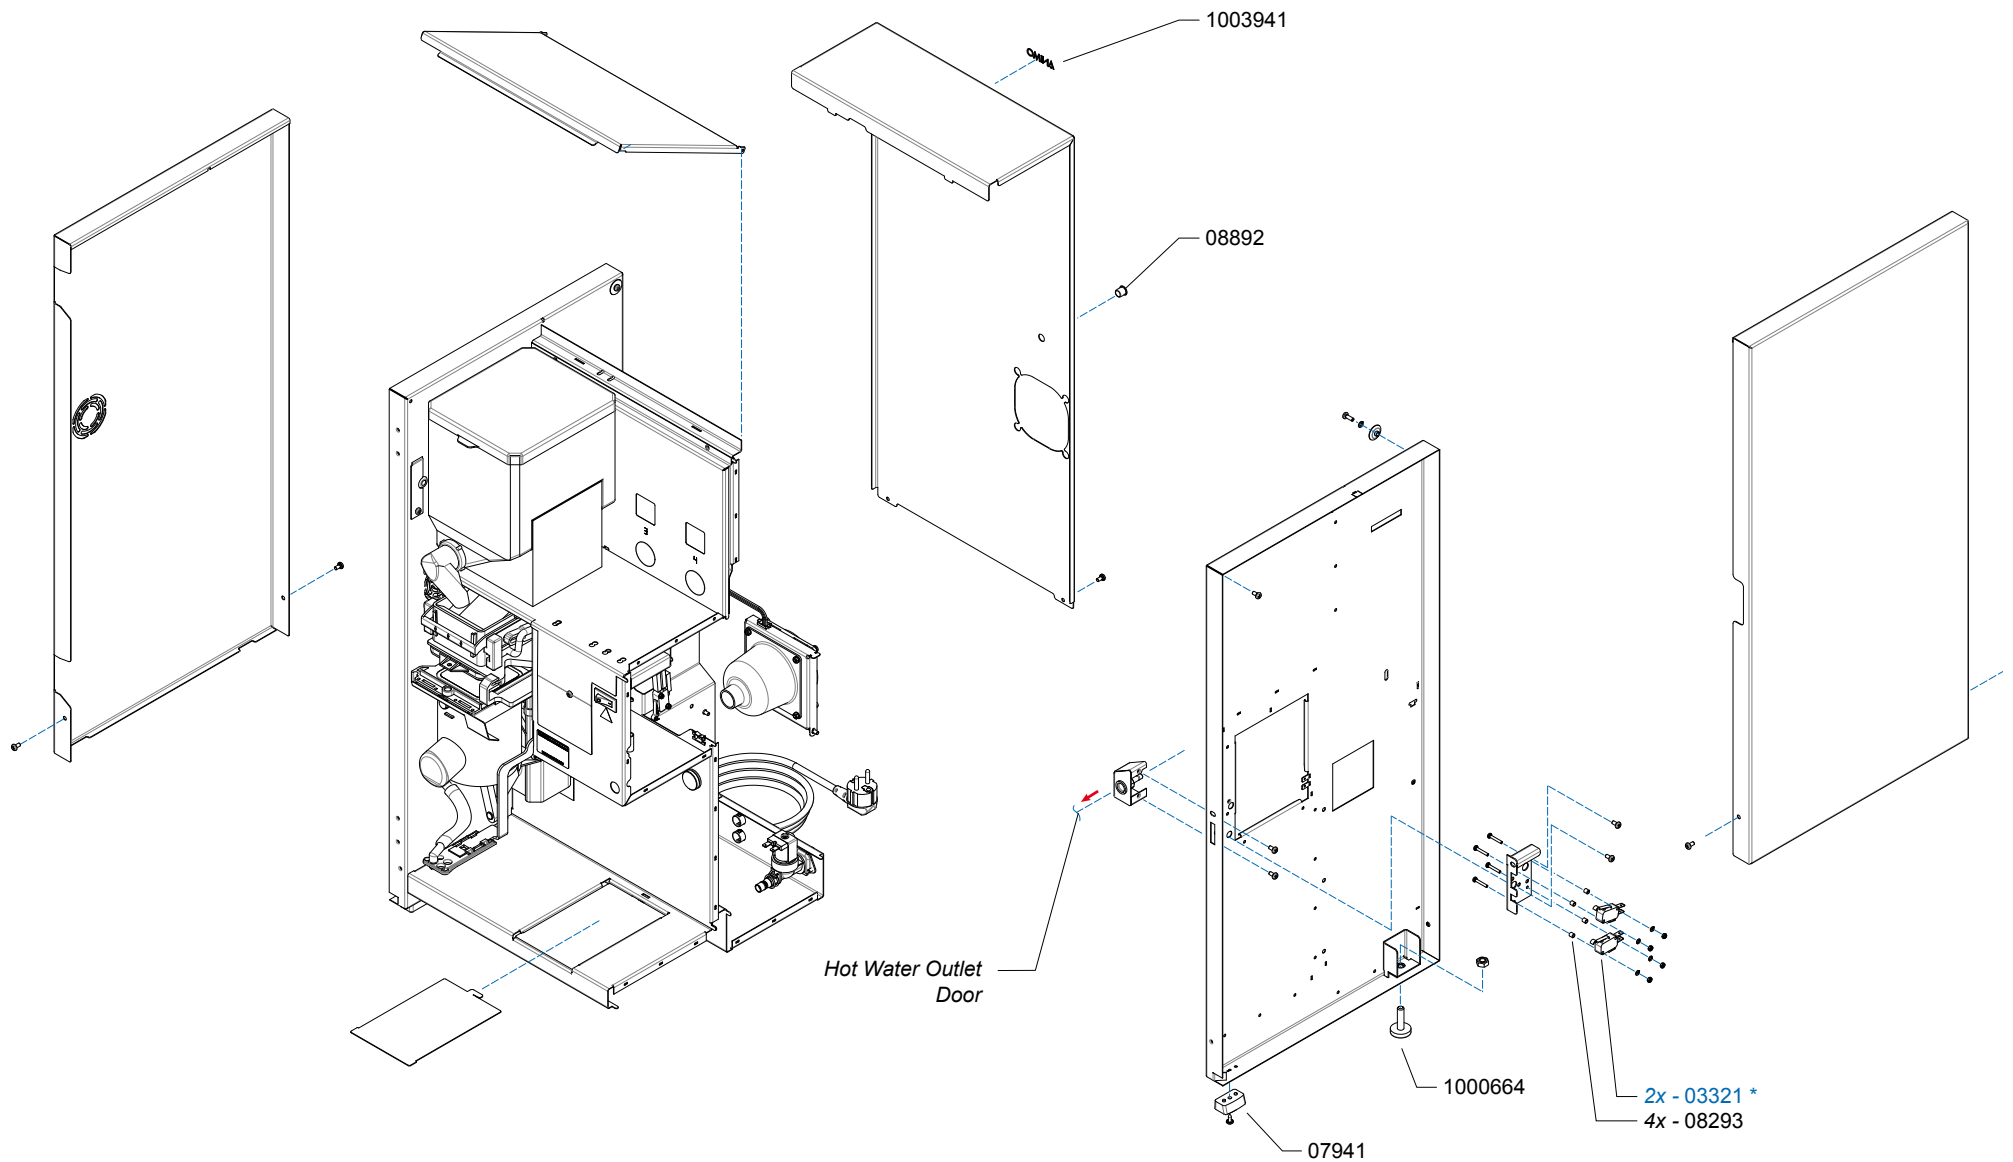

*Recommended Spare Part

Type : OPTIFRESH 1 NG
Articulenumber : 1001705

From mach. nr. : 3V 19362
Date : 07 - 2012

Page : 2 - 12
Rev : 2

Rated voltage : 1N~ 220-240V 50-60Hz 2275W

Drawer : JK
Date : 13-11-12

Spare Parts Info

ANIMO

www.animo.eu